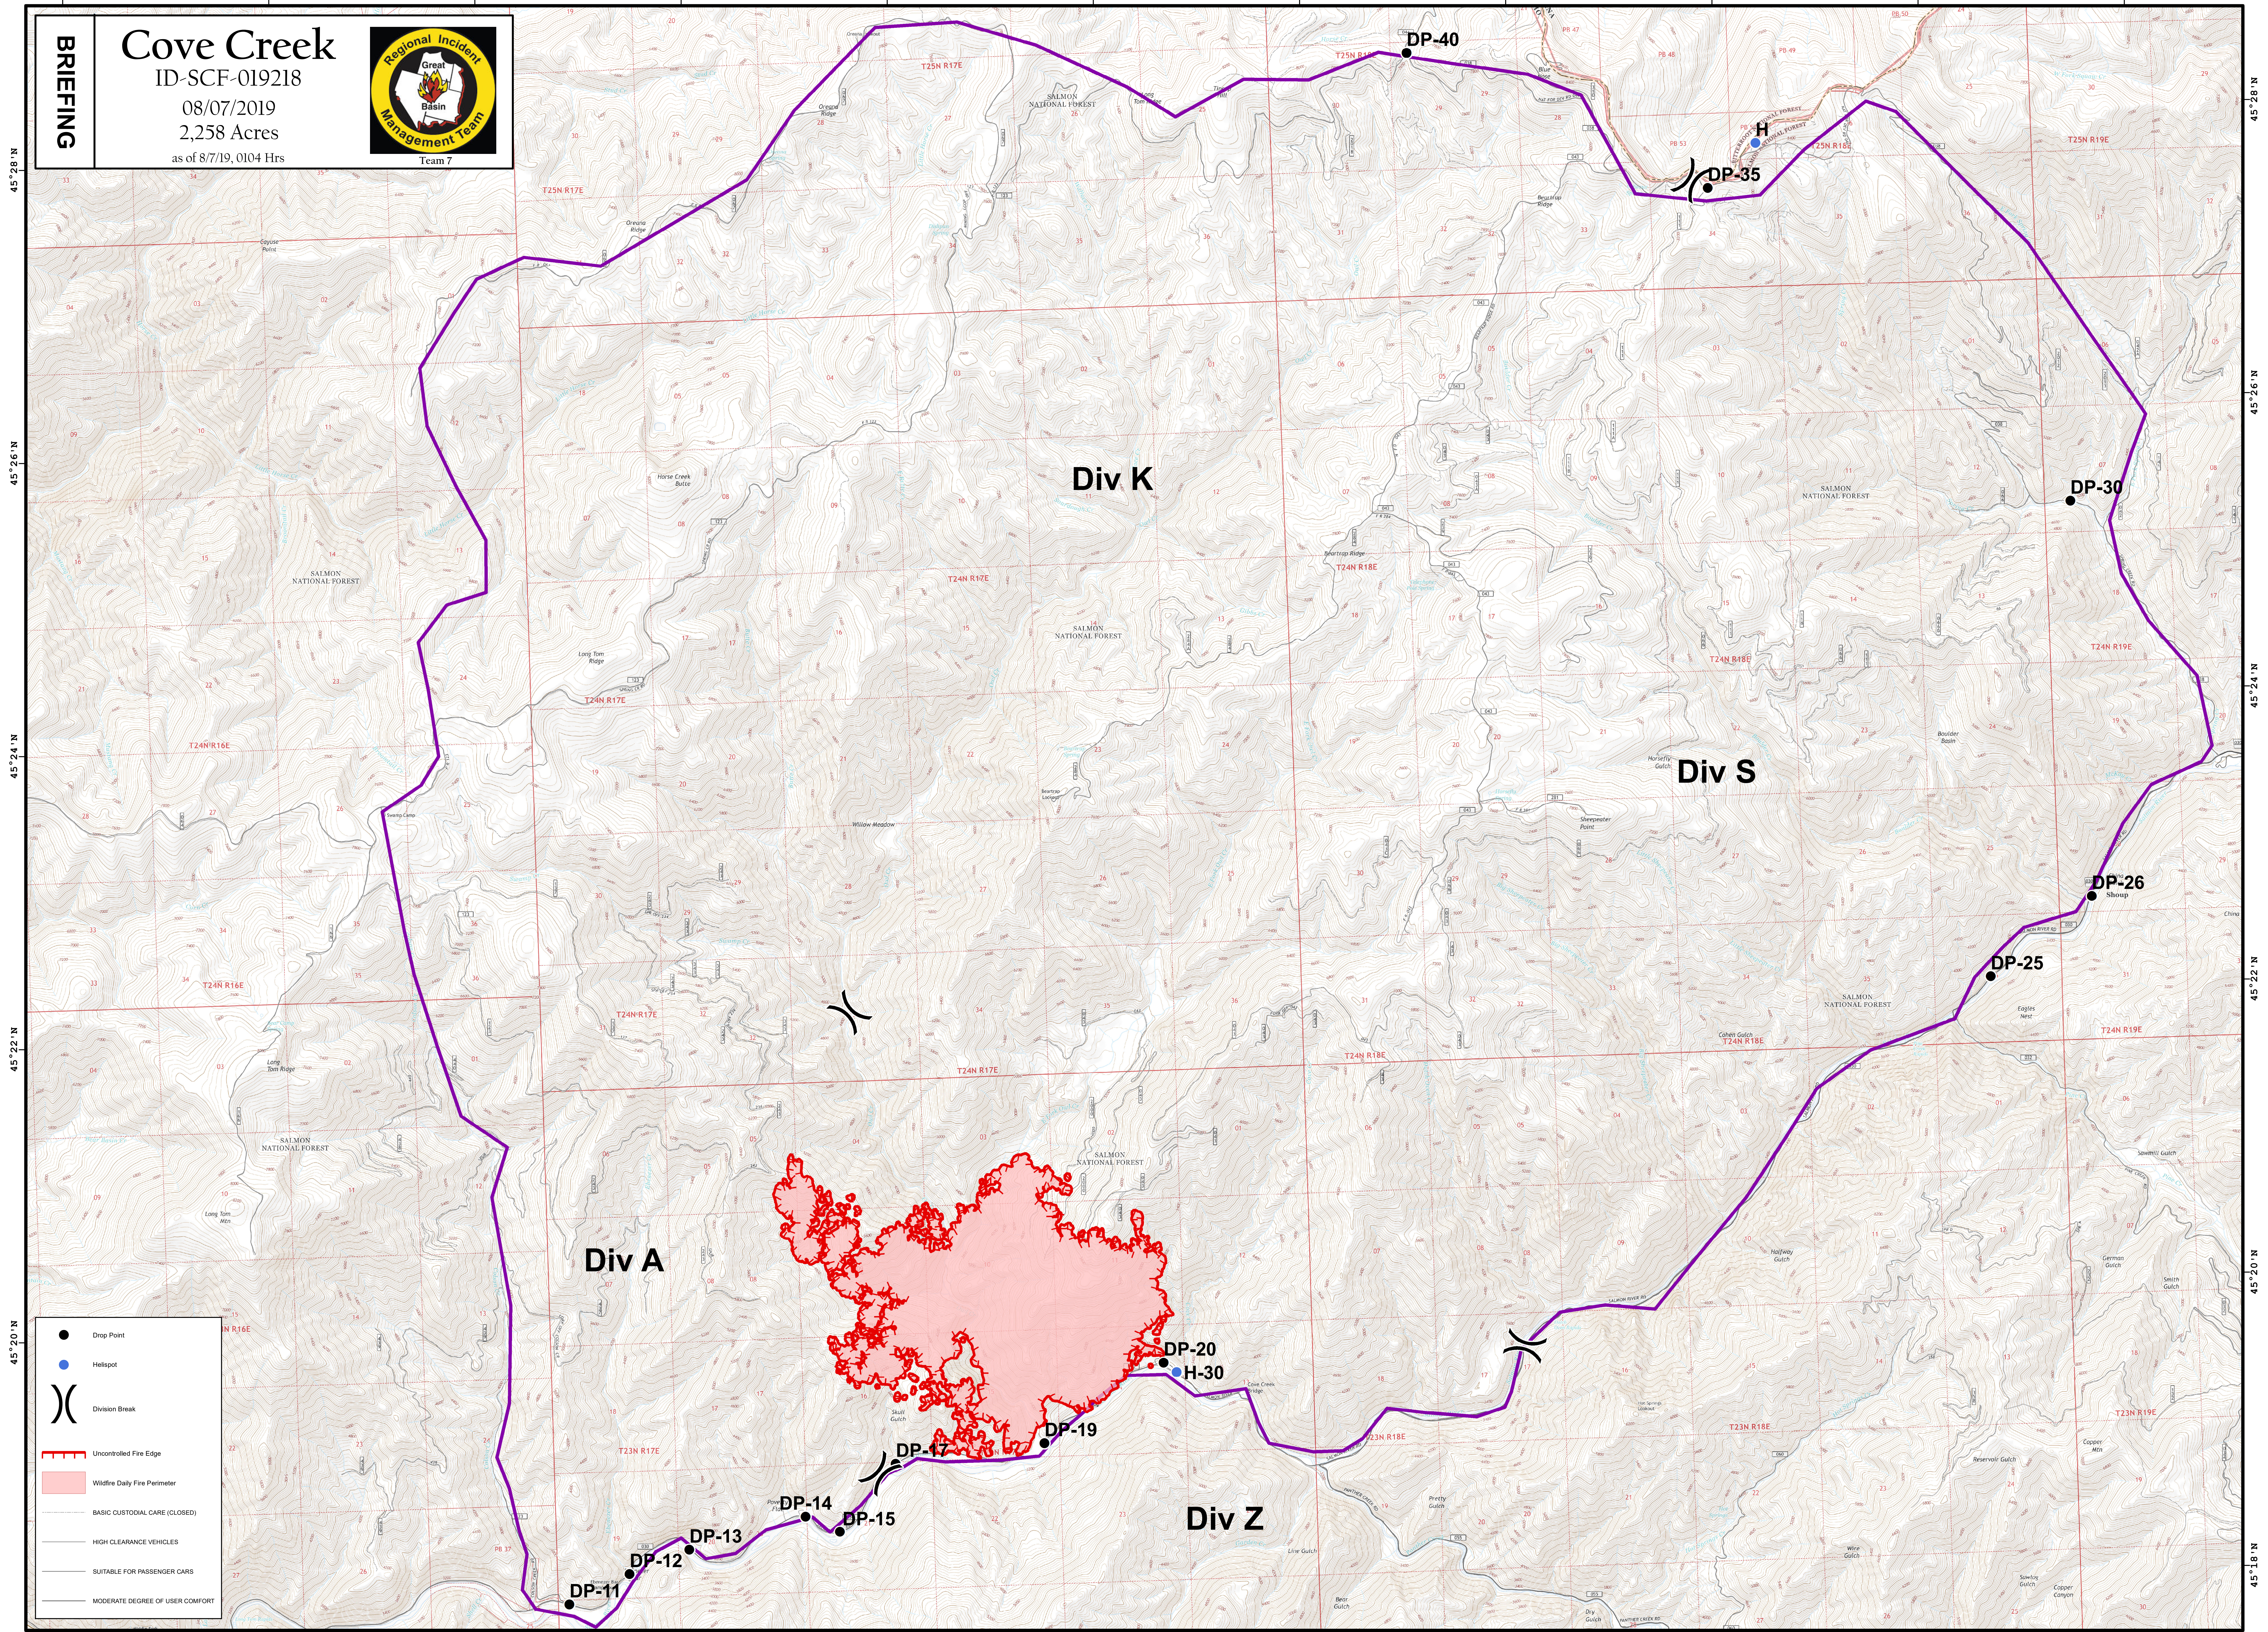

BRIEFING

Cove Creek

ID-SCF-019218

08/07/2019

2,258 Acres

as of 8/7/19, 0104 Hrs

- Drop Point
- Heliport
- Division Break
- Uncontrolled Fire Edge
- Wildfire Daily Fire Perimeter
- BASIC CUSTODIAL CARE (CLOSED)
- HIGH CLEARANCE VEHICLES
- SUITABLE FOR PASSENGER CARS
- MODERATE DEGREE OF USER COMFORT

Coordinate System: NAD 1983 UTM Zone 11N
Map Scale: 1:24,000, 1 inch = 2,000 feet

BRIEFING