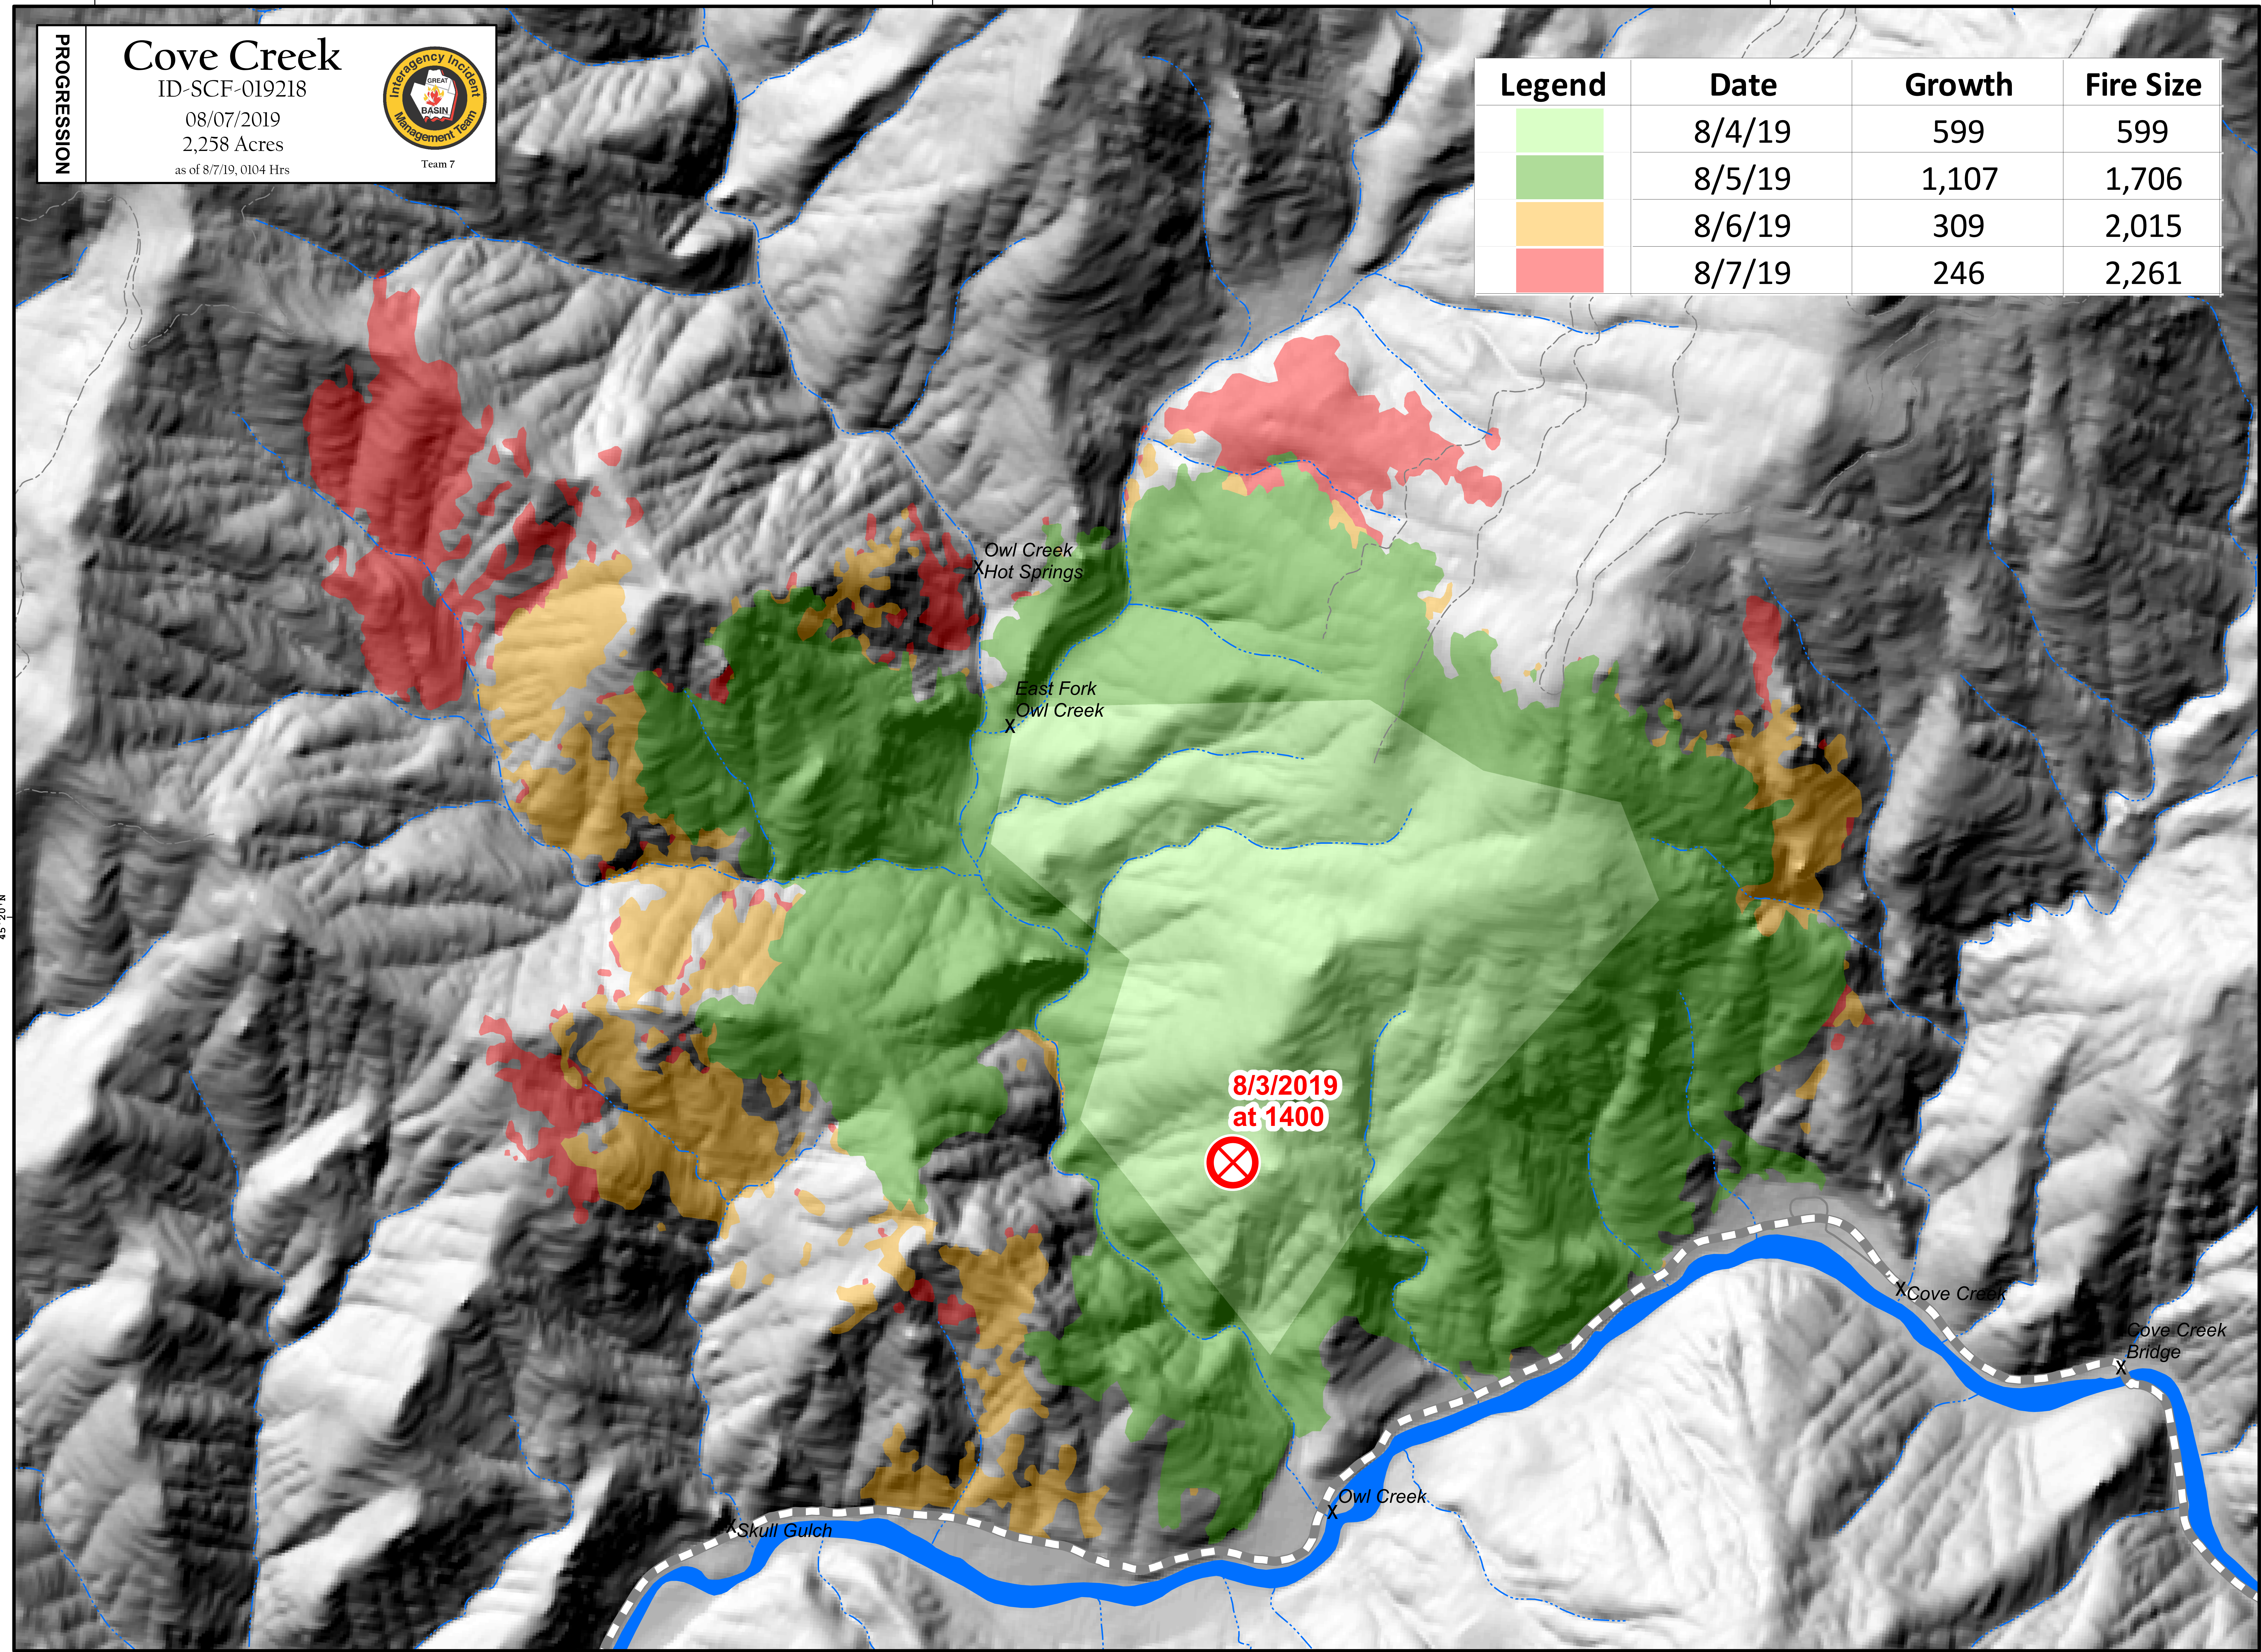

PROGRESSION

# Cove Creek

ID-SCF-019218

08/07/2019

2,258 Acres

as of 8/7/19, 0104 Hrs

Team 7

Legend	Date	Growth	Fire Size
	8/4/19	599	599
	8/5/19	1,107	1,706
	8/6/19	309	2,015
	8/7/19	246	2,261

Owl Creek  
X Hot Springs

East Fork  
Owl Creek  
X

**8/3/2019  
at 1400**

X Cove Creek

X Cove Creek  
Bridge

X Owl Creek

X Skull Gulch

45°20'N

45°20'N