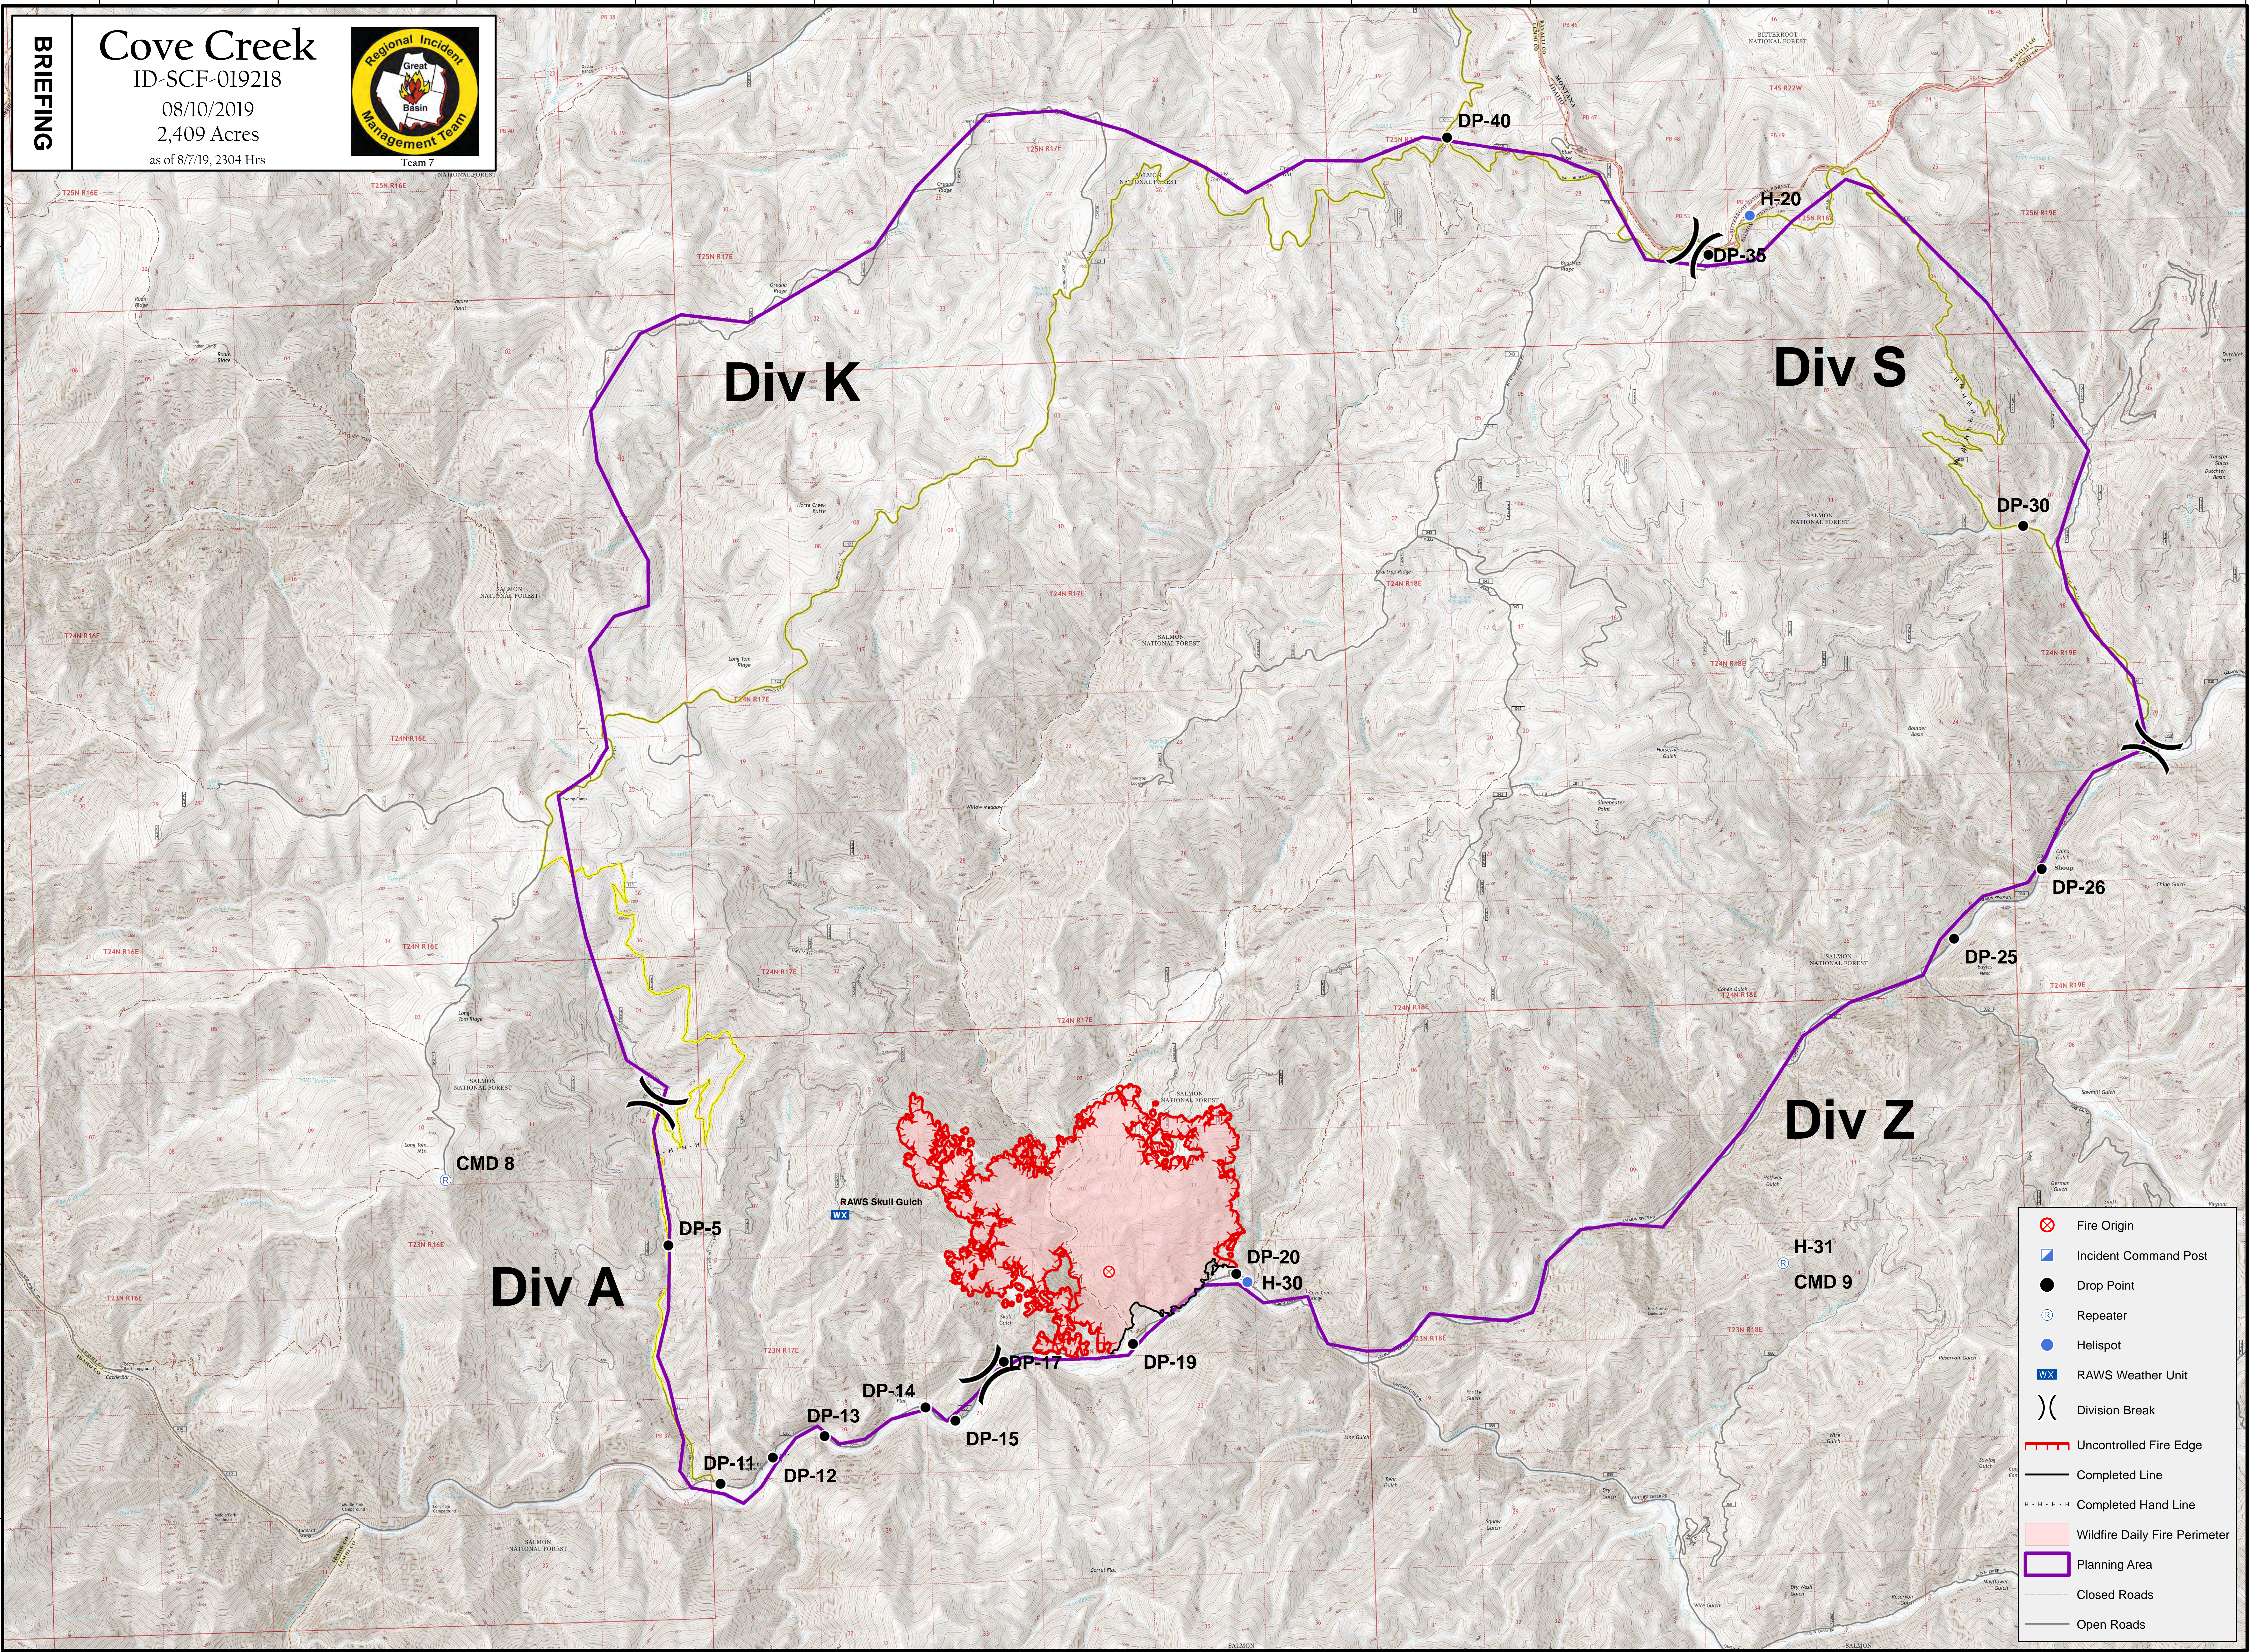

**BRIEFING**

**Cove Creek**  
ID-SCF-019218  
08/10/2019  
2,409 Acres  
as of 8/7/19, 2304 Hrs

45°28'N  
45°26'N  
45°24'N  
45°22'N  
45°20'N  
45°18'N

45°28'N  
45°26'N  
45°24'N  
45°22'N  
45°20'N  
45°18'N

- Fire Origin
- Incident Command Post
- Drop Point
- Repeater
- Helispot
- RAWS Weather Unit
- Division Break
- Uncontrolled Fire Edge
- Completed Line
- Completed Hand Line
- Wildfire Daily Fire Perimeter
- Planning Area
- Closed Roads
- Open Roads