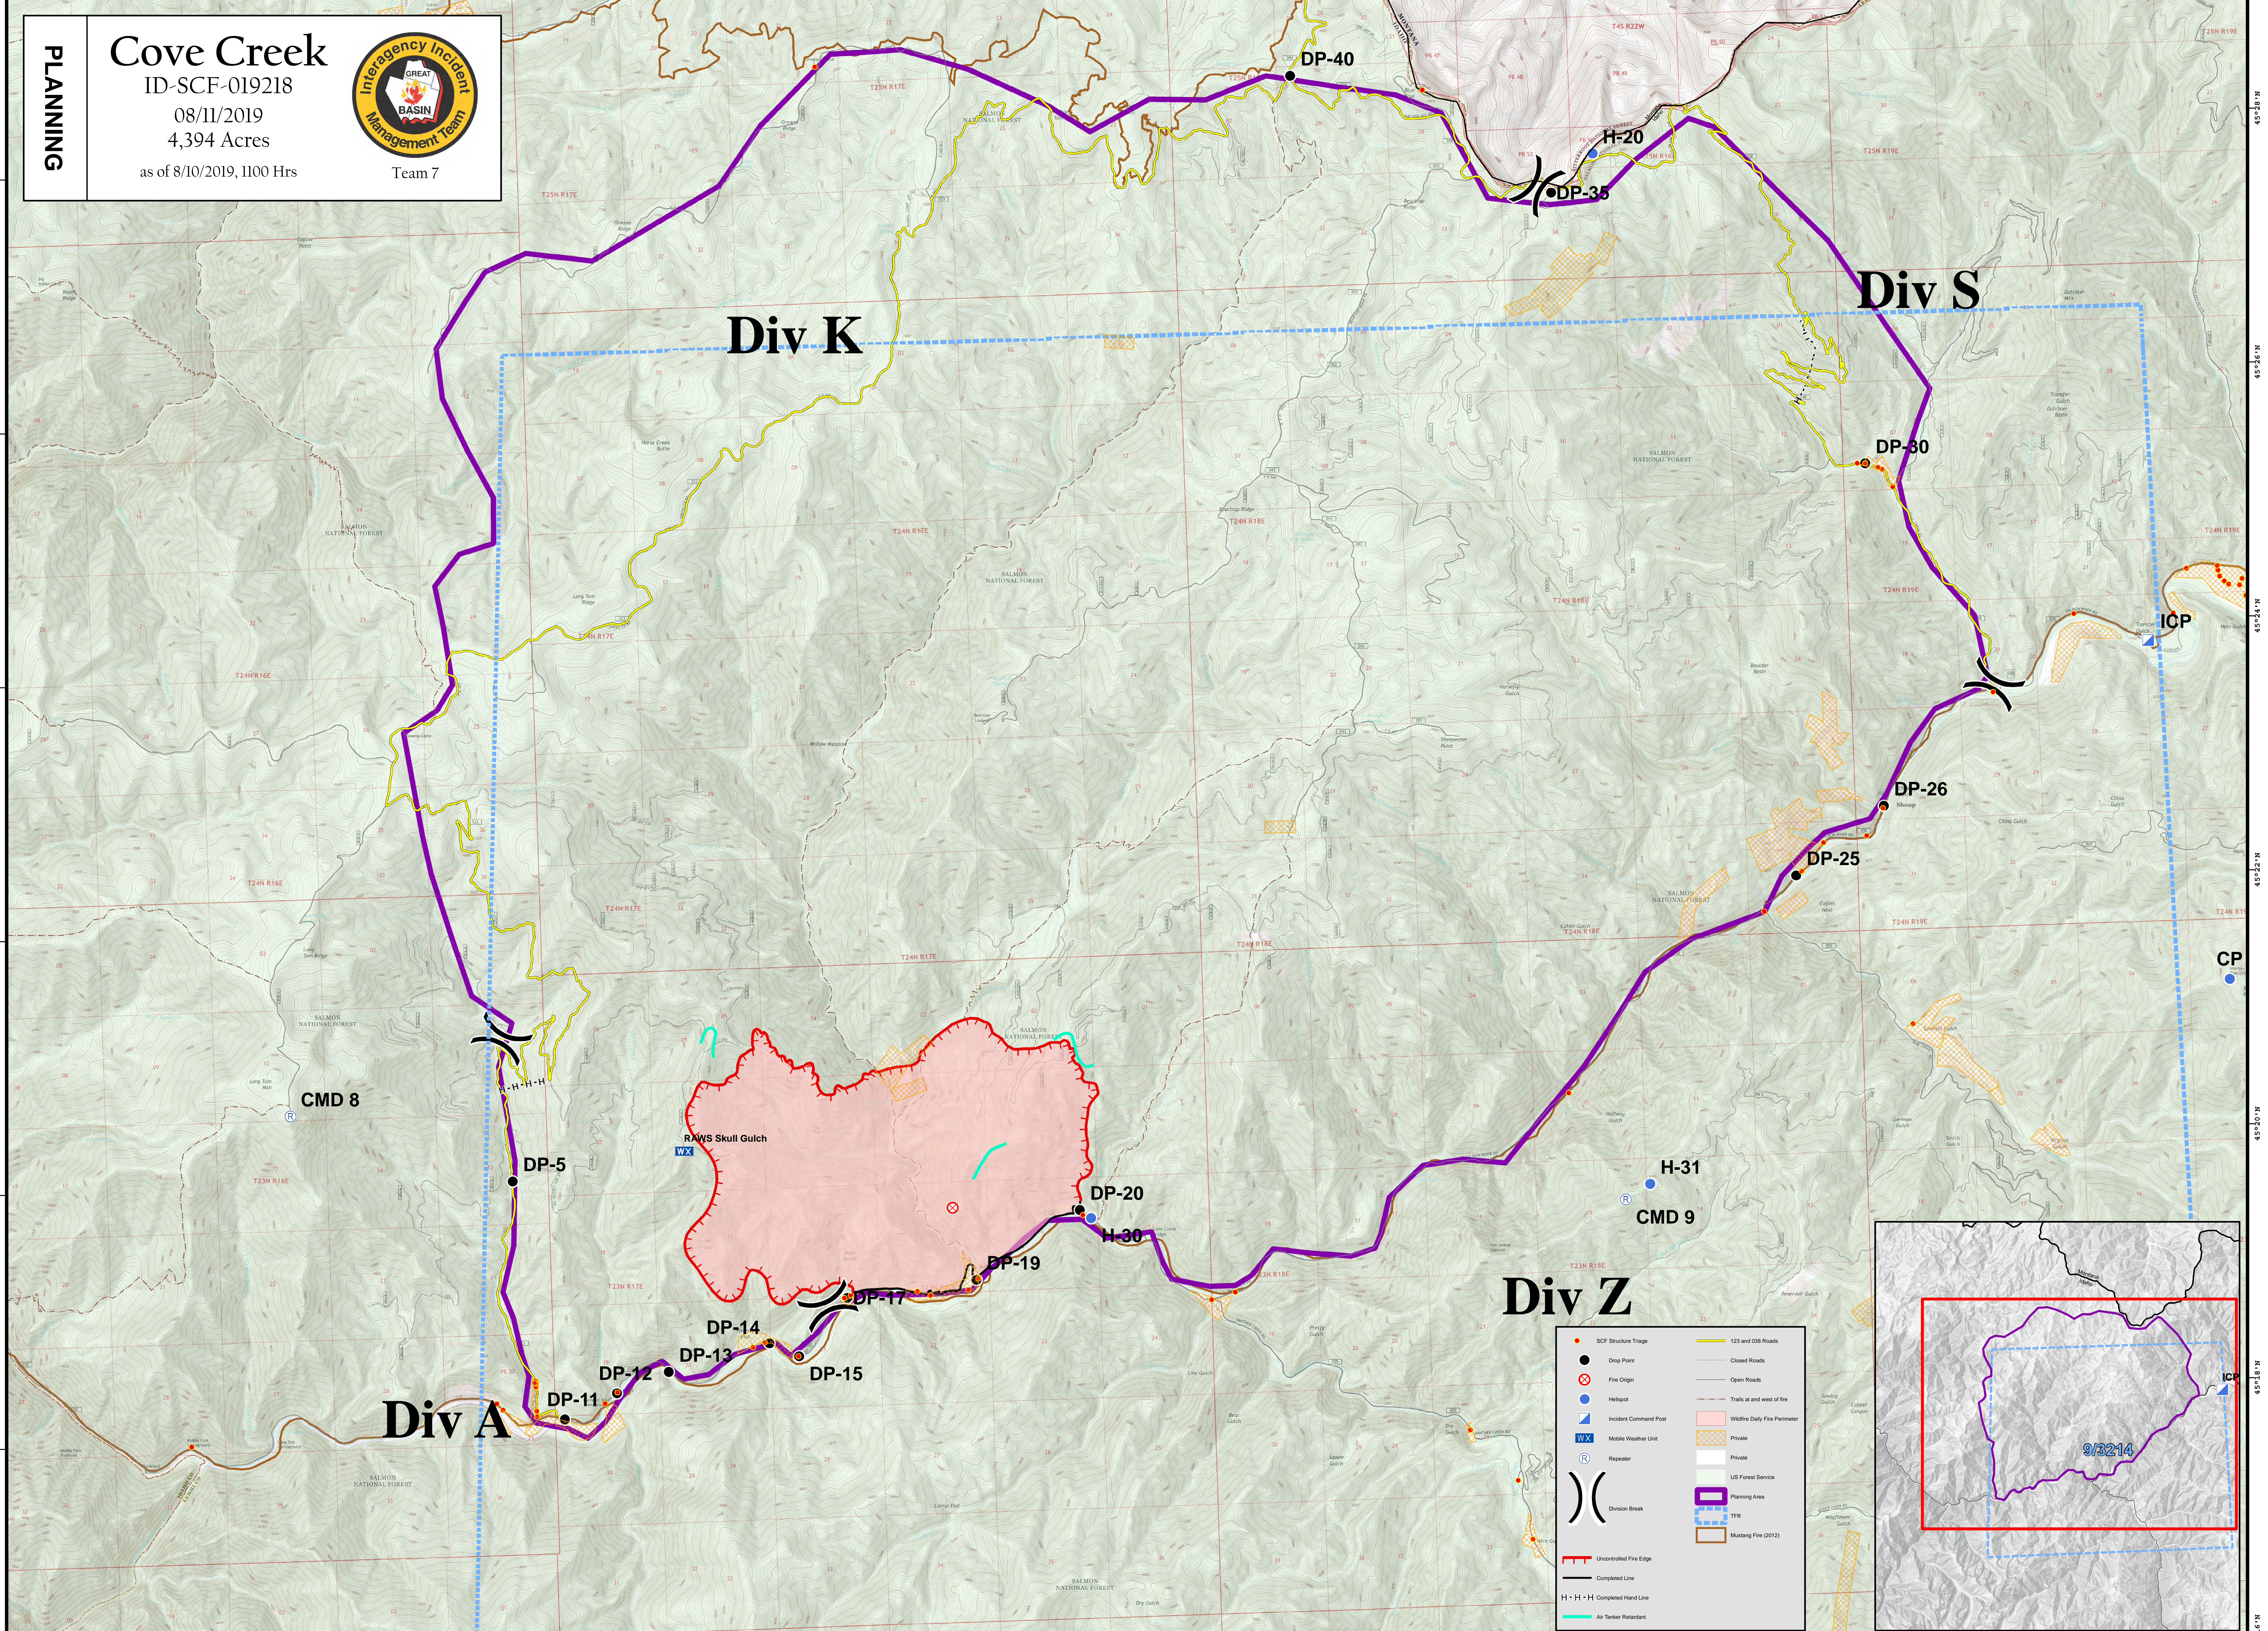

**PLANNING**

**Cove Creek**  
 ID-SCF-019218  
 08/11/2019  
 4,394 Acres  
 as of 8/10/2019, 1100 Hrs

Team 7

	SCF Structure Triage		123 and 038 Roads
	Drop Point		Closed Roads
	Fire Origin		Open Roads
	Heliport		Trails at and west of fire
	Mobile Weather Unit		Wildfire Daily Fire Perimeter
	Repeater		Private
	Division Break		Private
	Uncontrolled Fire Edge		US Forest Service
	Completed Line		Planning Area
	Completed Hand Line		TFR
	Air Tanker Retardant		Mustang Fire (2012)