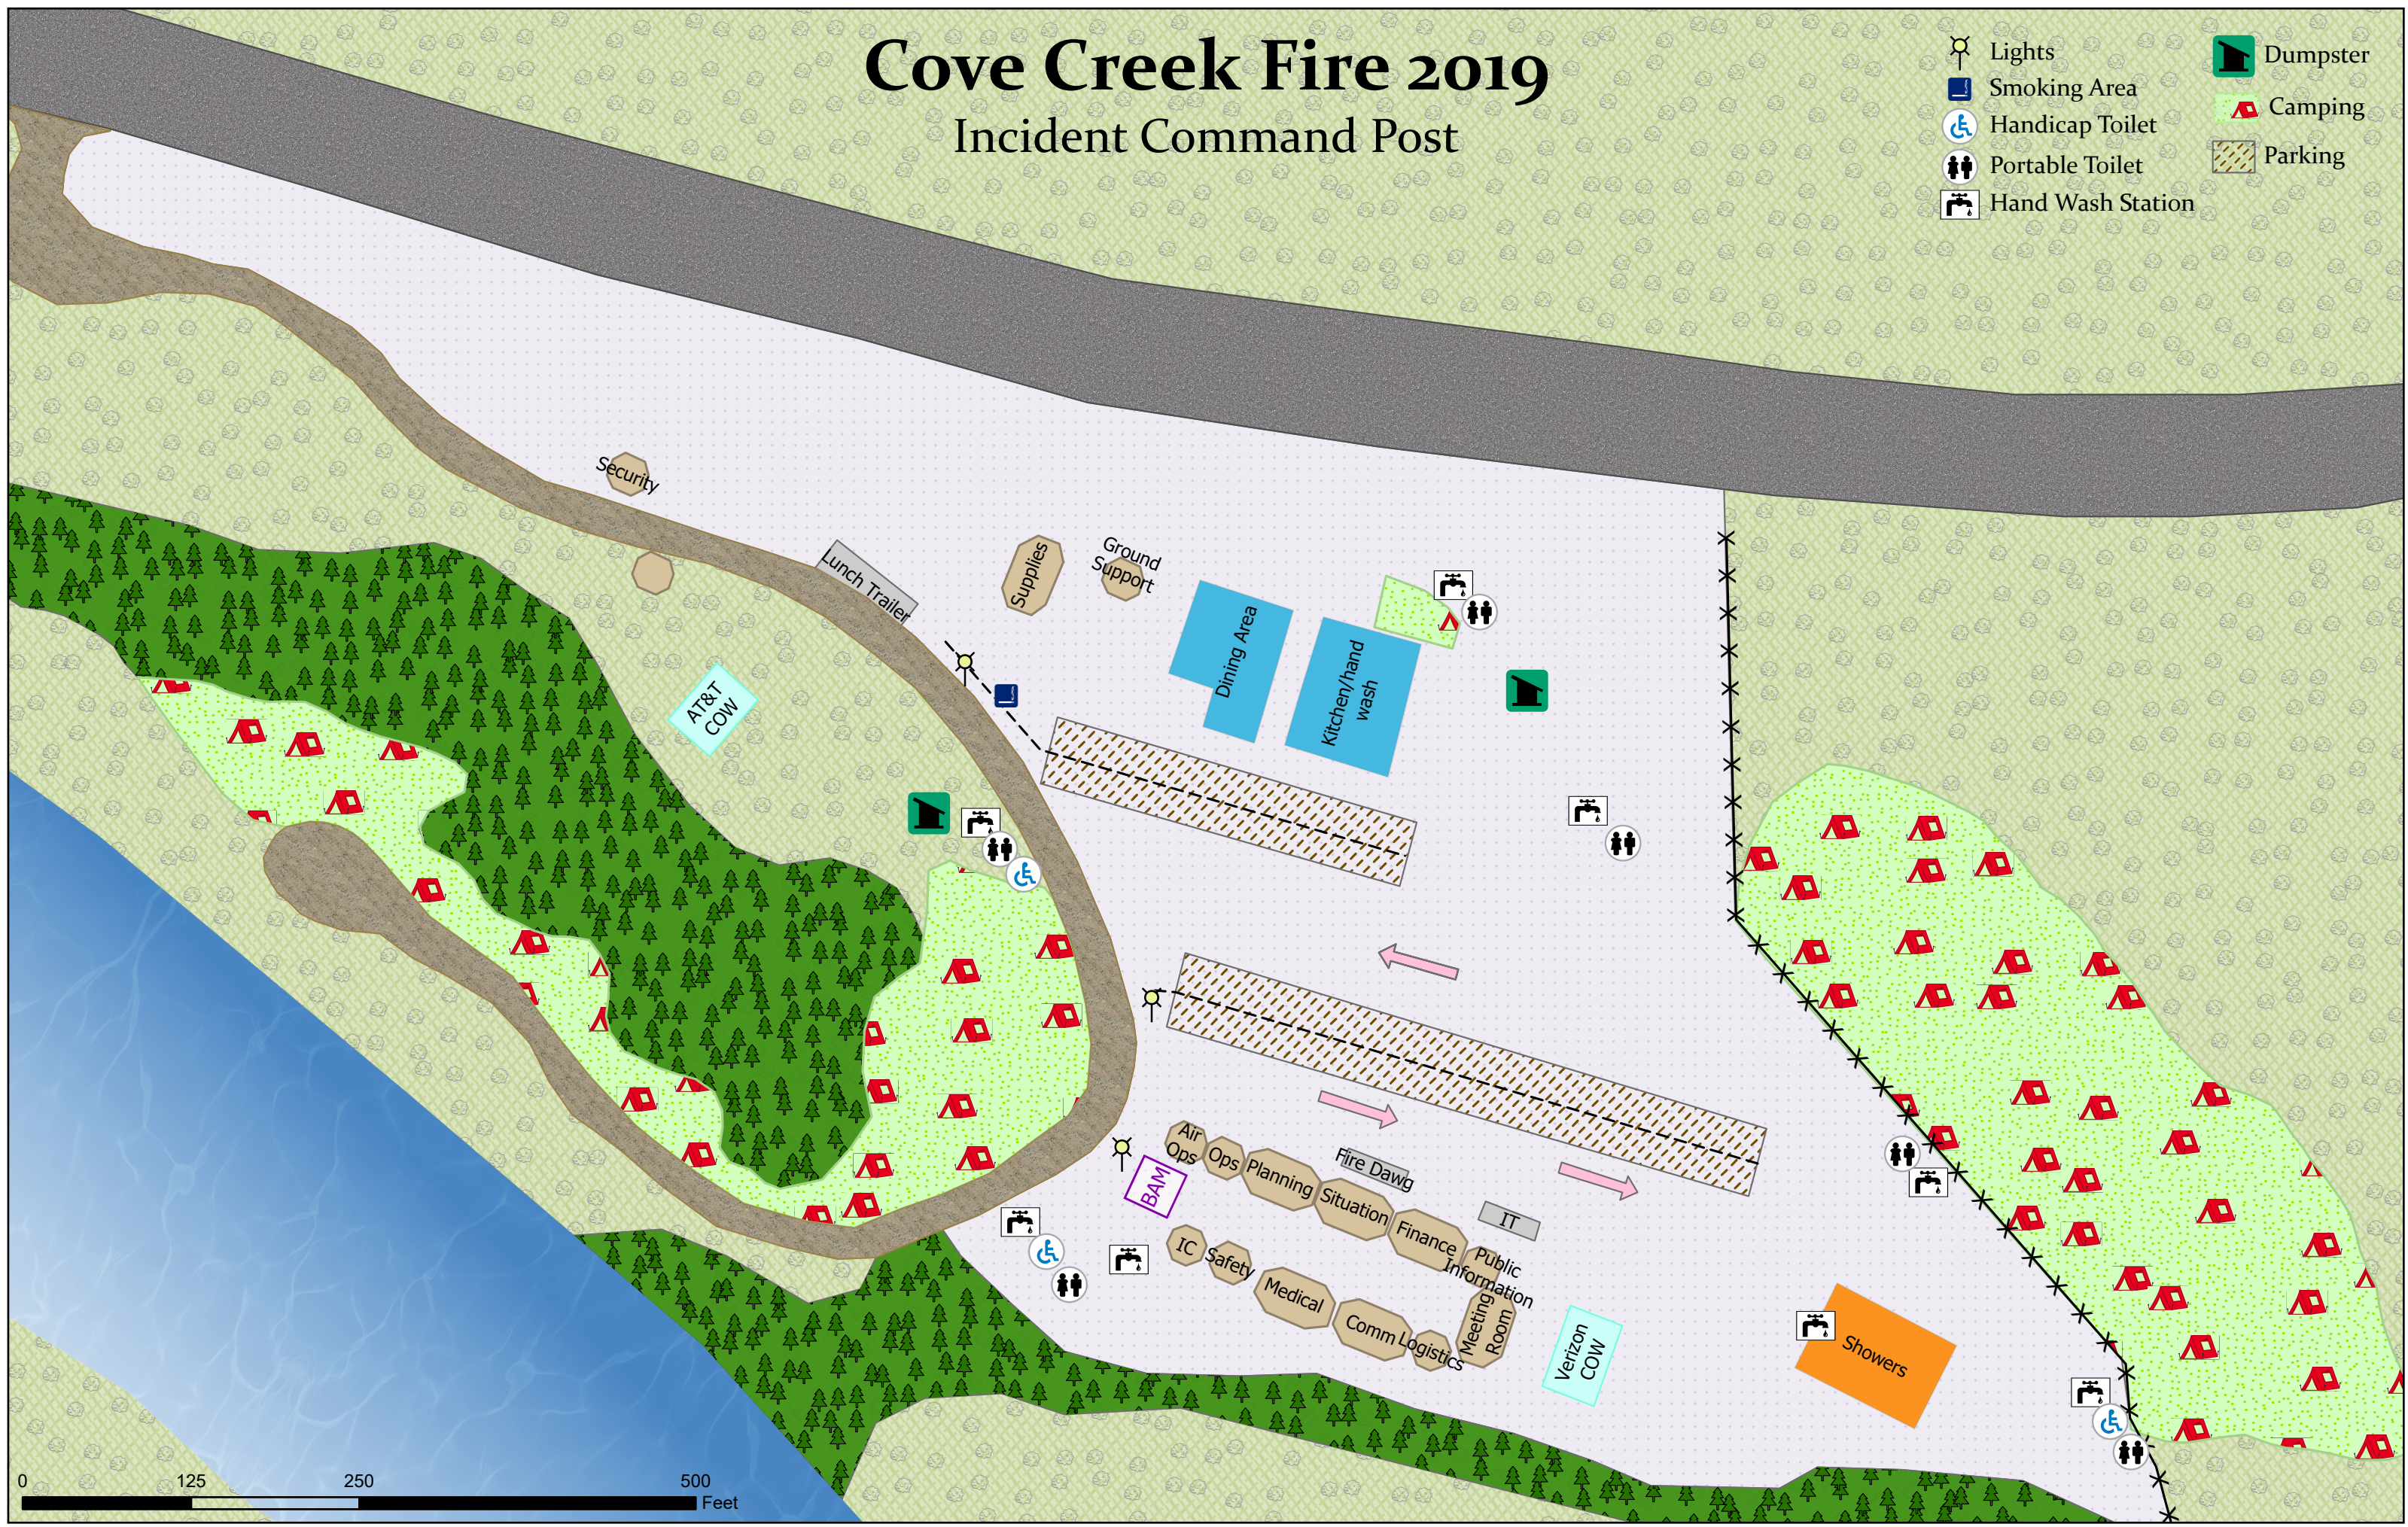

# Cove Creek Fire 2019

## Incident Command Post

-  Lights
-  Smoking Area
-  Handicap Toilet
-  Portable Toilet
-  Hand Wash Station
-  Dumpster
-  Camping
-  Parking

0 125 250 500 Feet