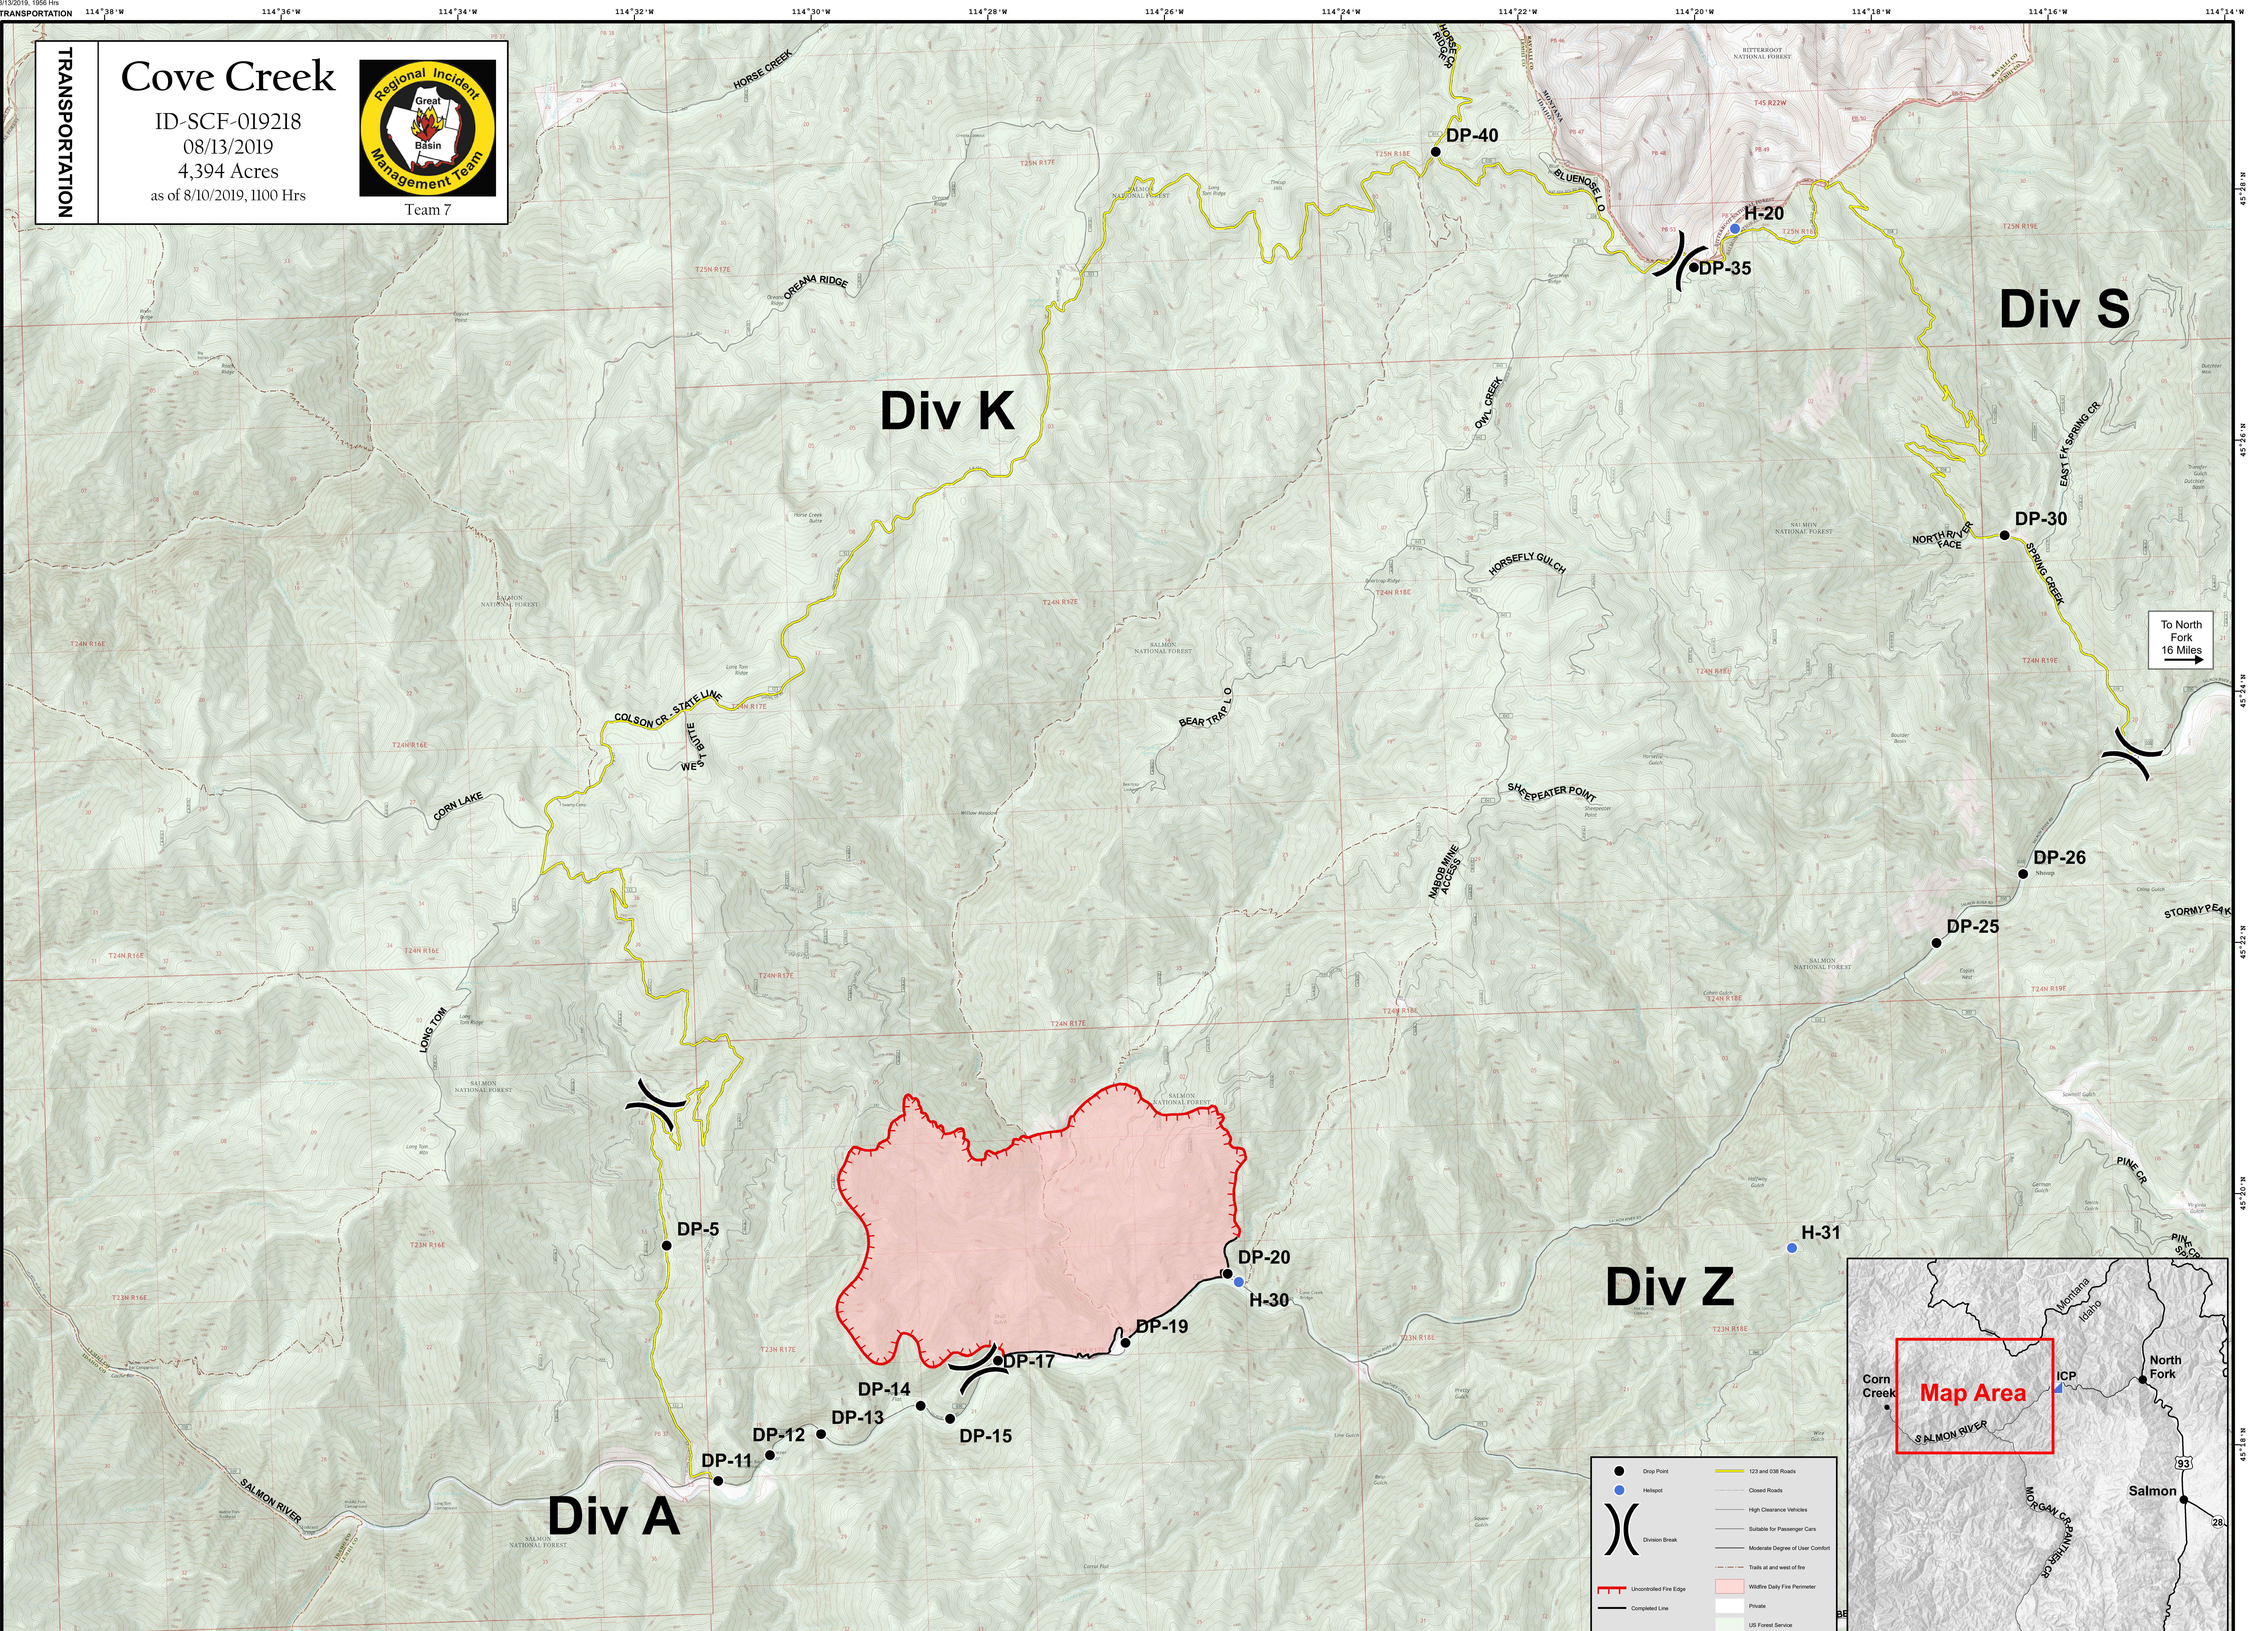

TRANSPORTATION

Cove Creek
ID-SCF-019218
08/13/2019
4,394 Acres
as of 8/10/2019, 1100 Hrs

To North Fork
16 Miles
→

	Drop Point		123 and OSR Roads
	Heliport		Closed Roads
	Division Break		High Clearance Vehicles
	Uncontrolled Fire Edge		Suitable for Passenger Cars
	Completed Line		Moderate Degree of User Comfort
			Trails at and west of the
			Wildfire Daily Fire Perimeter
			Private
			US Forest Service