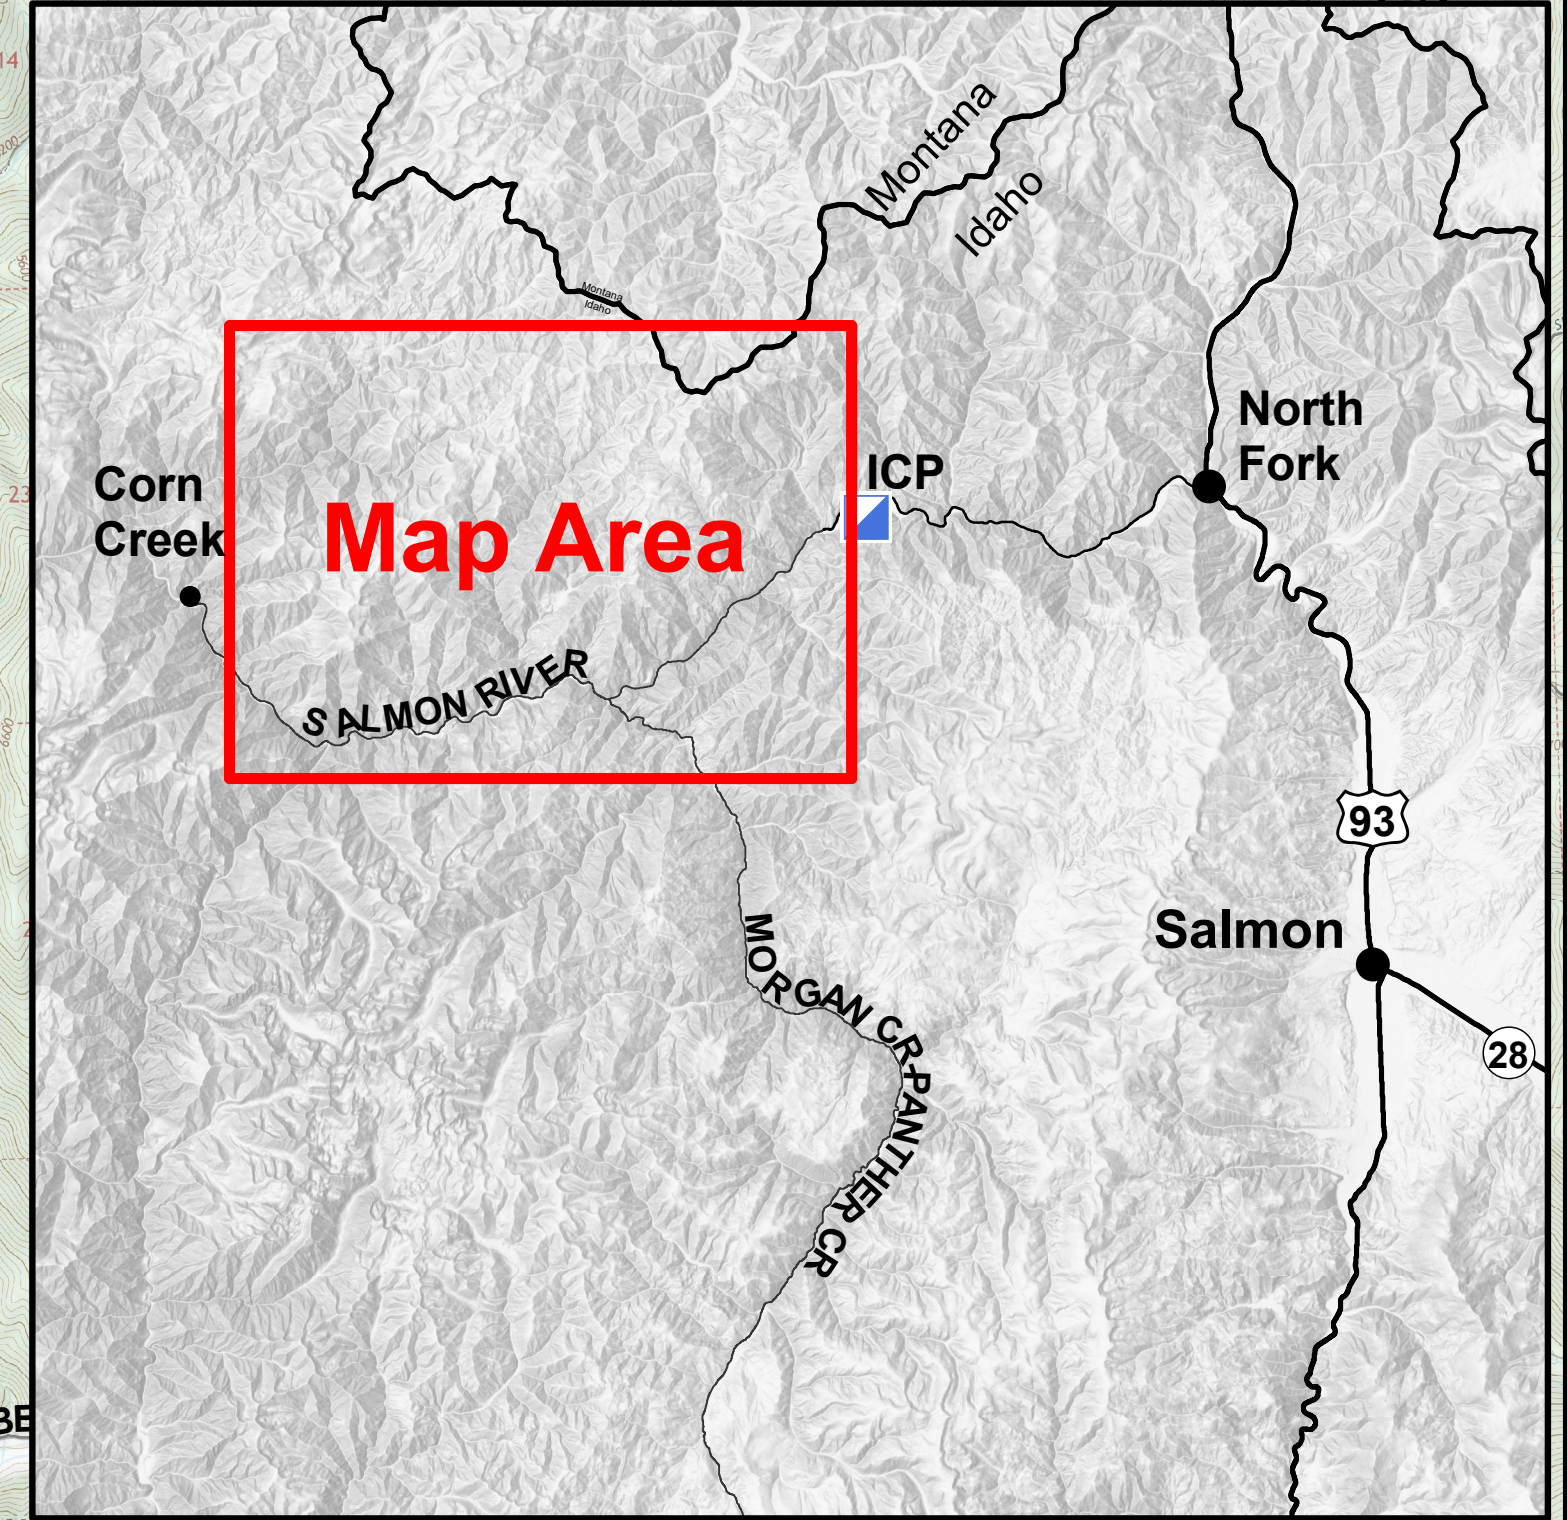

TRANSPORTATION

Cove Creek
ID-SCF-019218
08/13/2019
4,394 Acres
as of 8/10/2019, 1100 Hrs

To North Fork
16 Miles
→

	Drop Point		123 and OSR Roads
	Heliport		Closed Roads
	Division Break		High Clearance Vehicles
	Uncontrolled Fire Edge		Suitable for Passenger Cars
	Completed Line		Moderate Degree of User Comfort
			Trails at and west of the
			Wildfire Daily Fire Perimeter
			Private
			US Forest Service