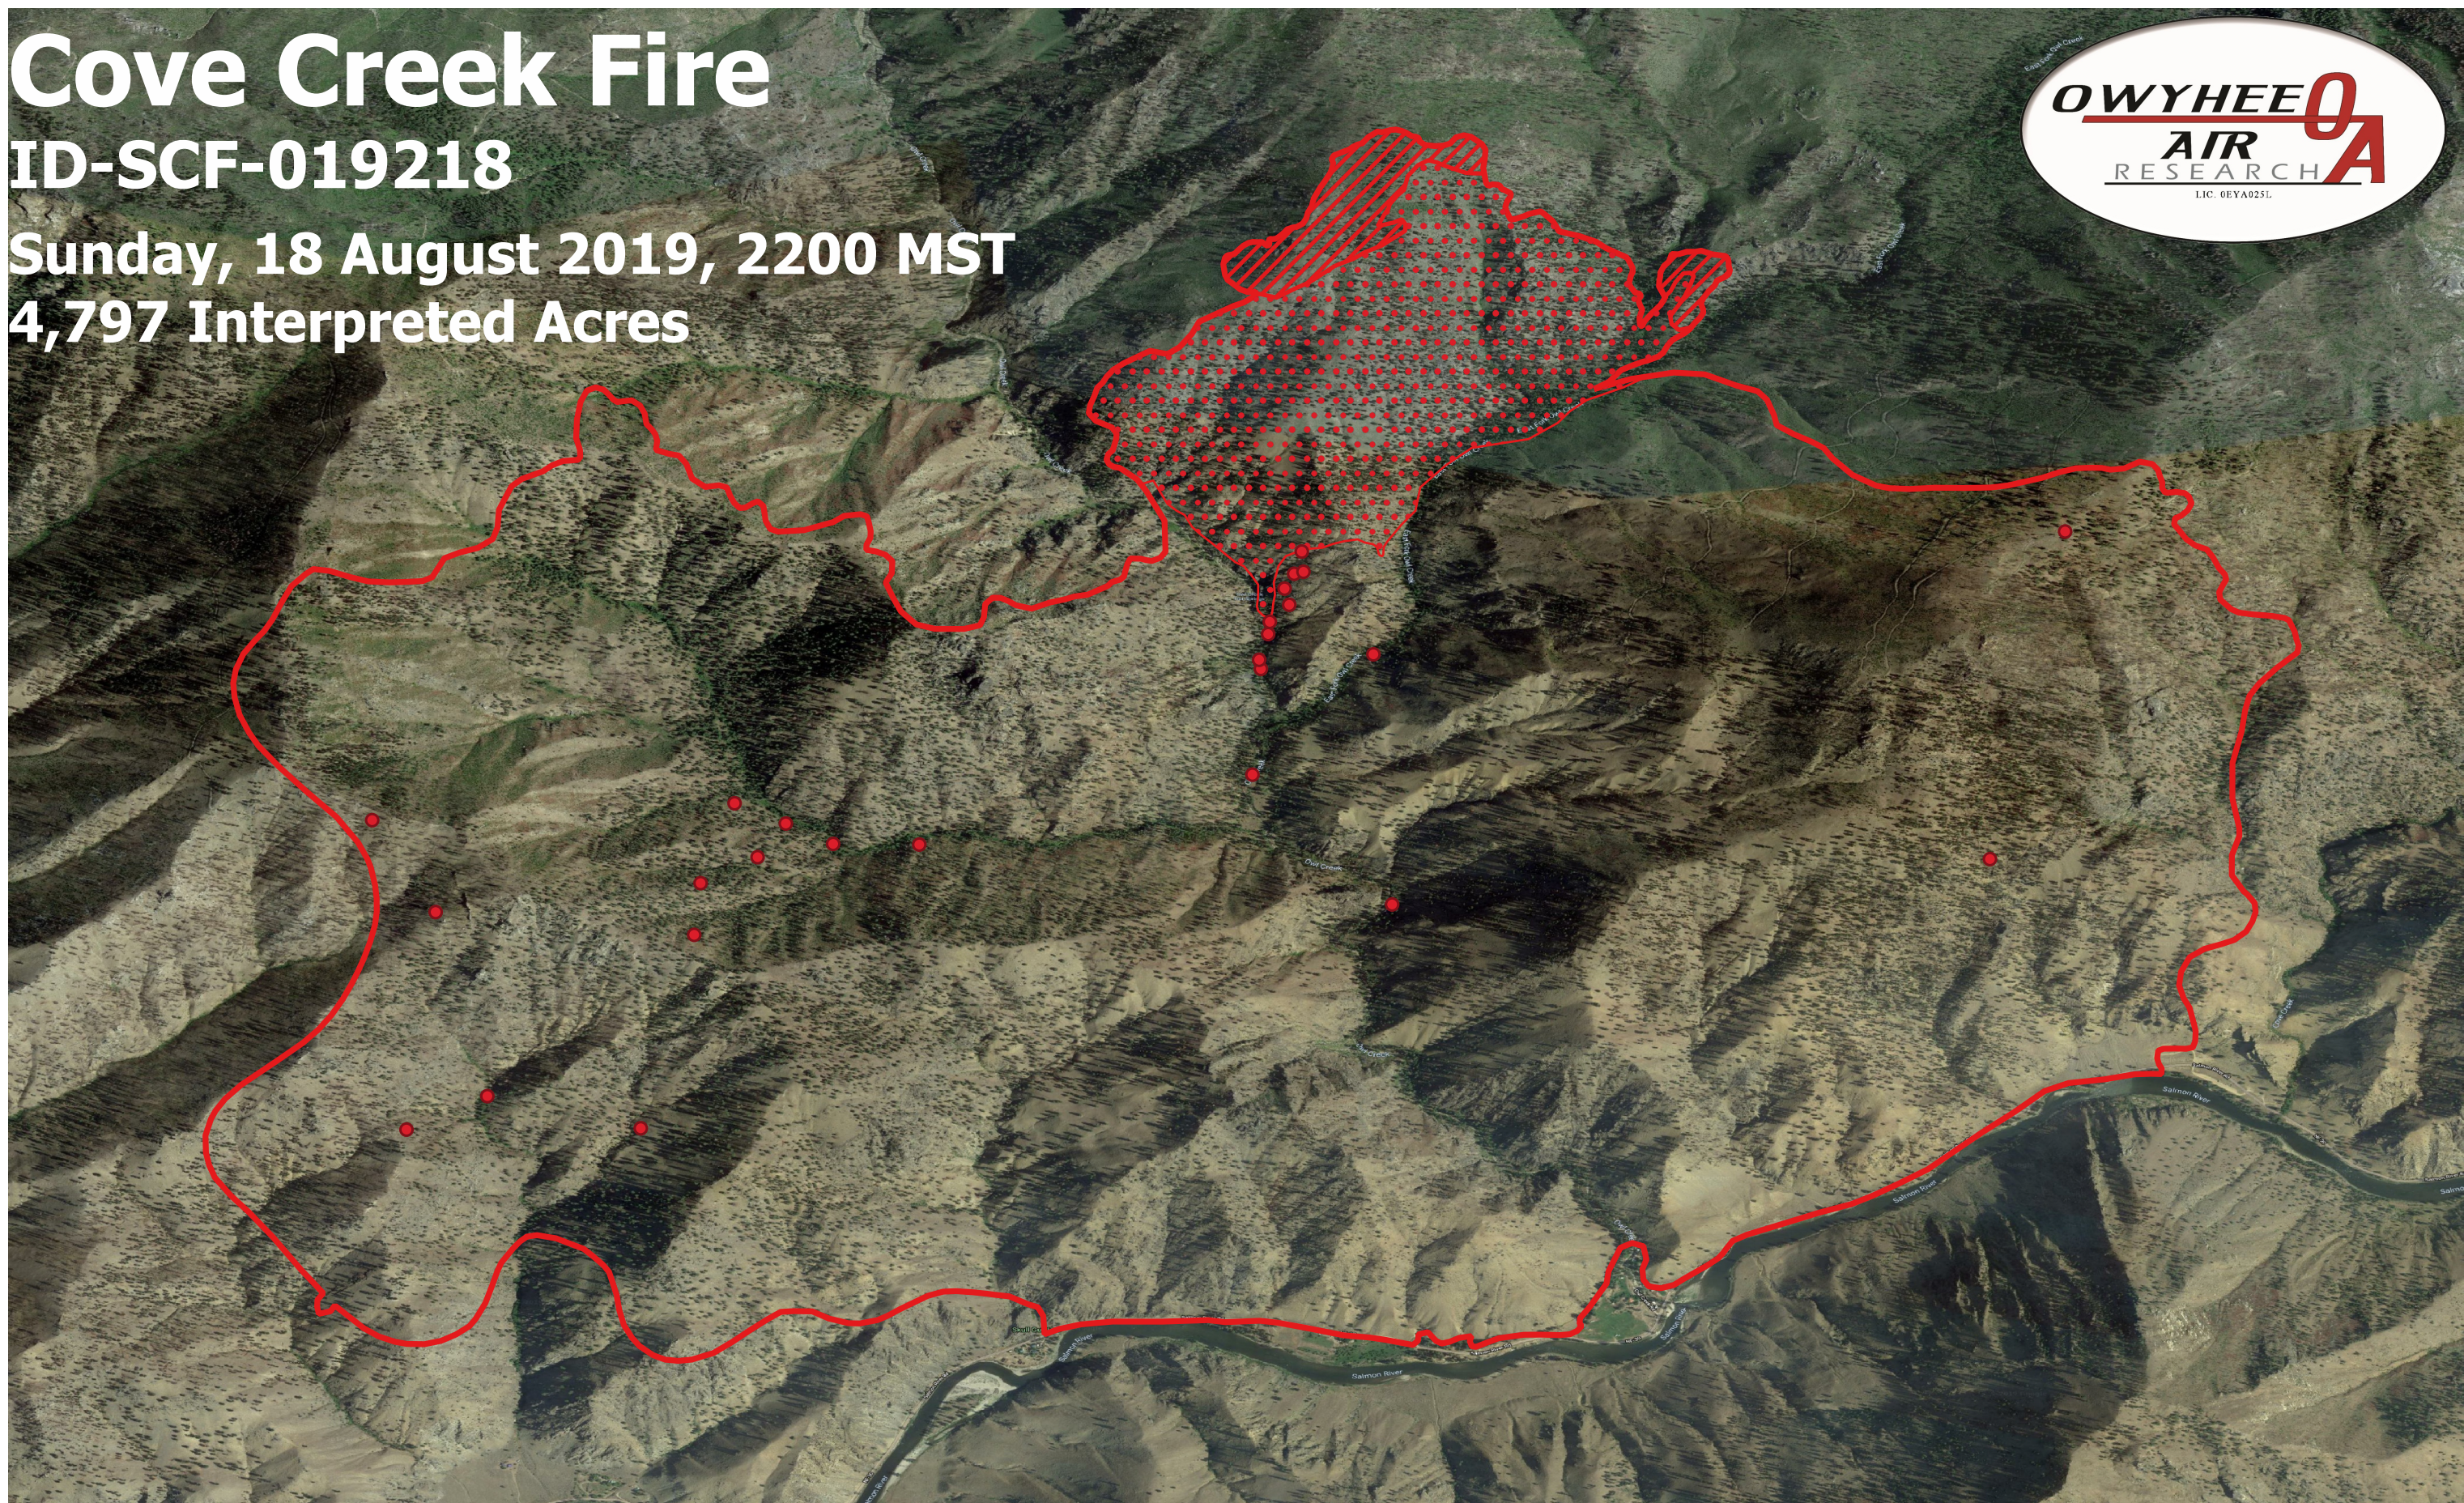

# Cove Creek Fire

ID-SCF-019218

Sunday, 18 August 2019, 2200 MST

4,797 Interpreted Acres

## Legend

- IR Isolated Heat
- ▨ IR Intense Heat
- IR Scattered Heat
- Burn Perimeter

Scale: 1:12,500

Projection: WGS 84

Produced by Owyhee Air Research, Inc.

IR Interpreter: C. Merriman

fire@owyheear.com (208) 442-5405