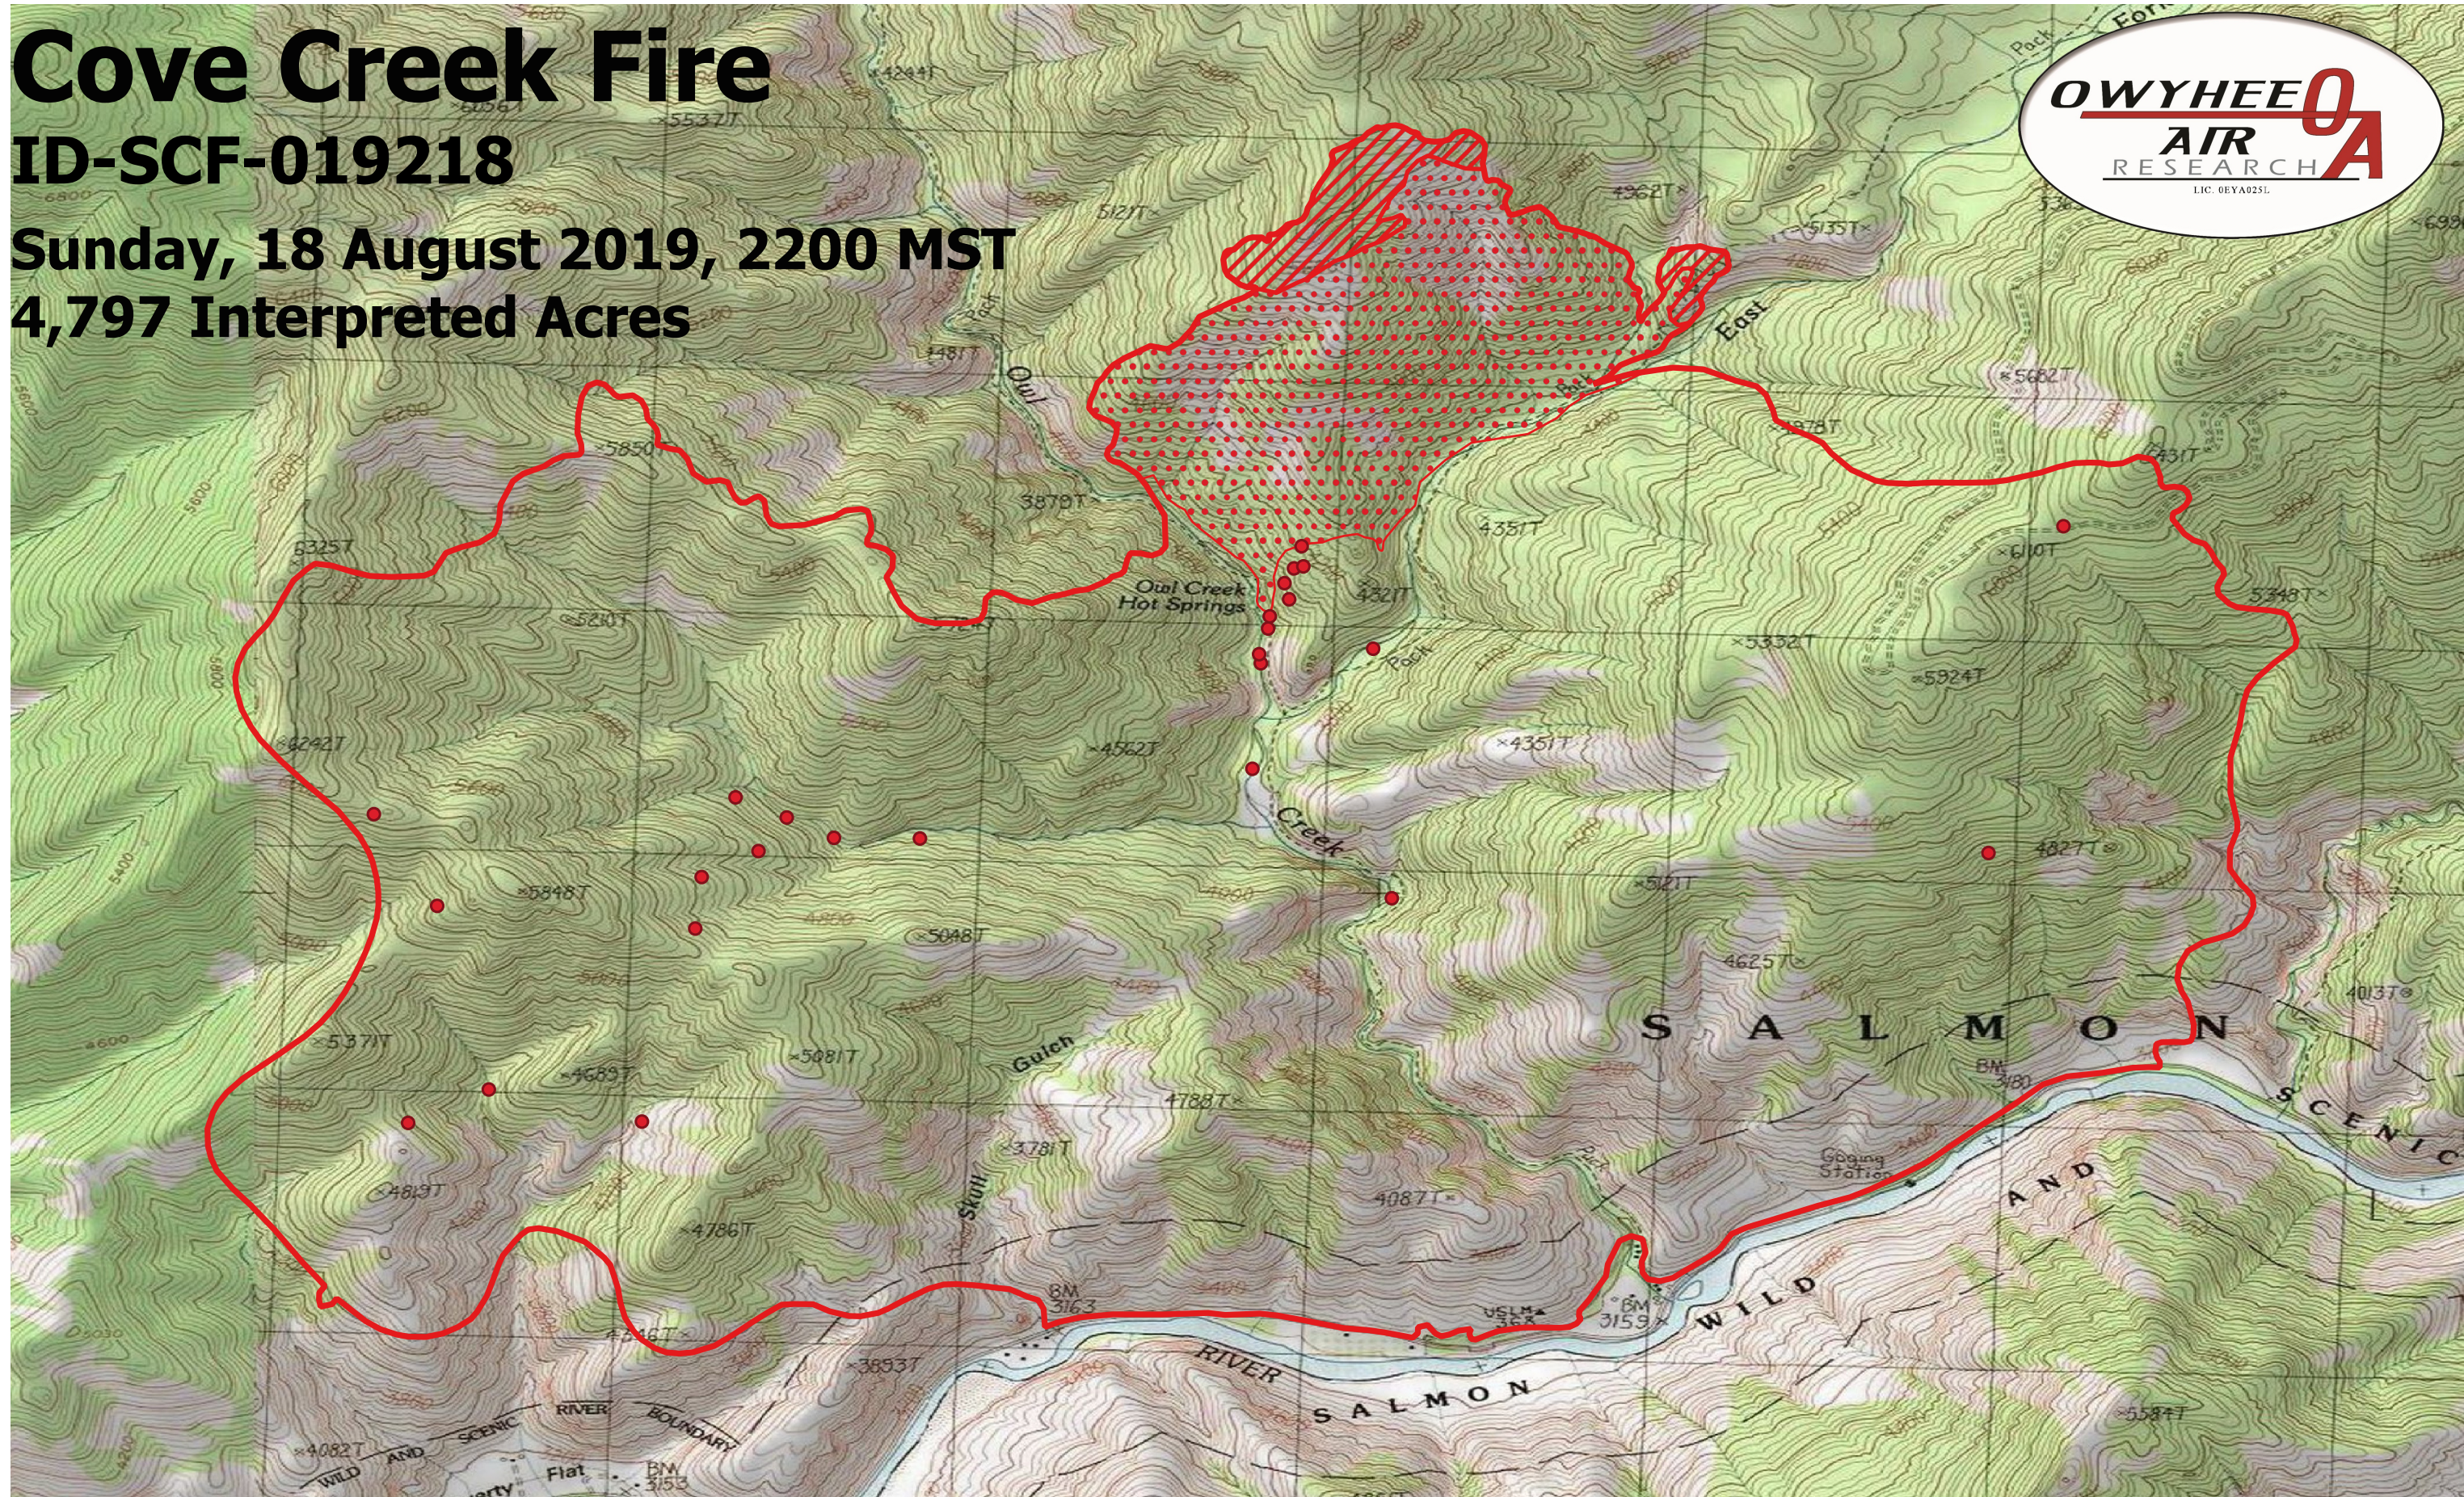

Cove Creek Fire

ID-SCF-019218

Sunday, 18 August 2019, 2200 MST

4,797 Interpreted Acres

- Legend
- IR Isolated Heat
 - ▨ IR Intense Heat
 - IR Scattered Heat
 - ▭ Burn Perimeter

Scale: 1:12,500
Projection: WGS 84
Produced by Owyhee Air Research, Inc.
IR Interpreter: C. Merriman
fire@owyheear.com (208) 442-5405