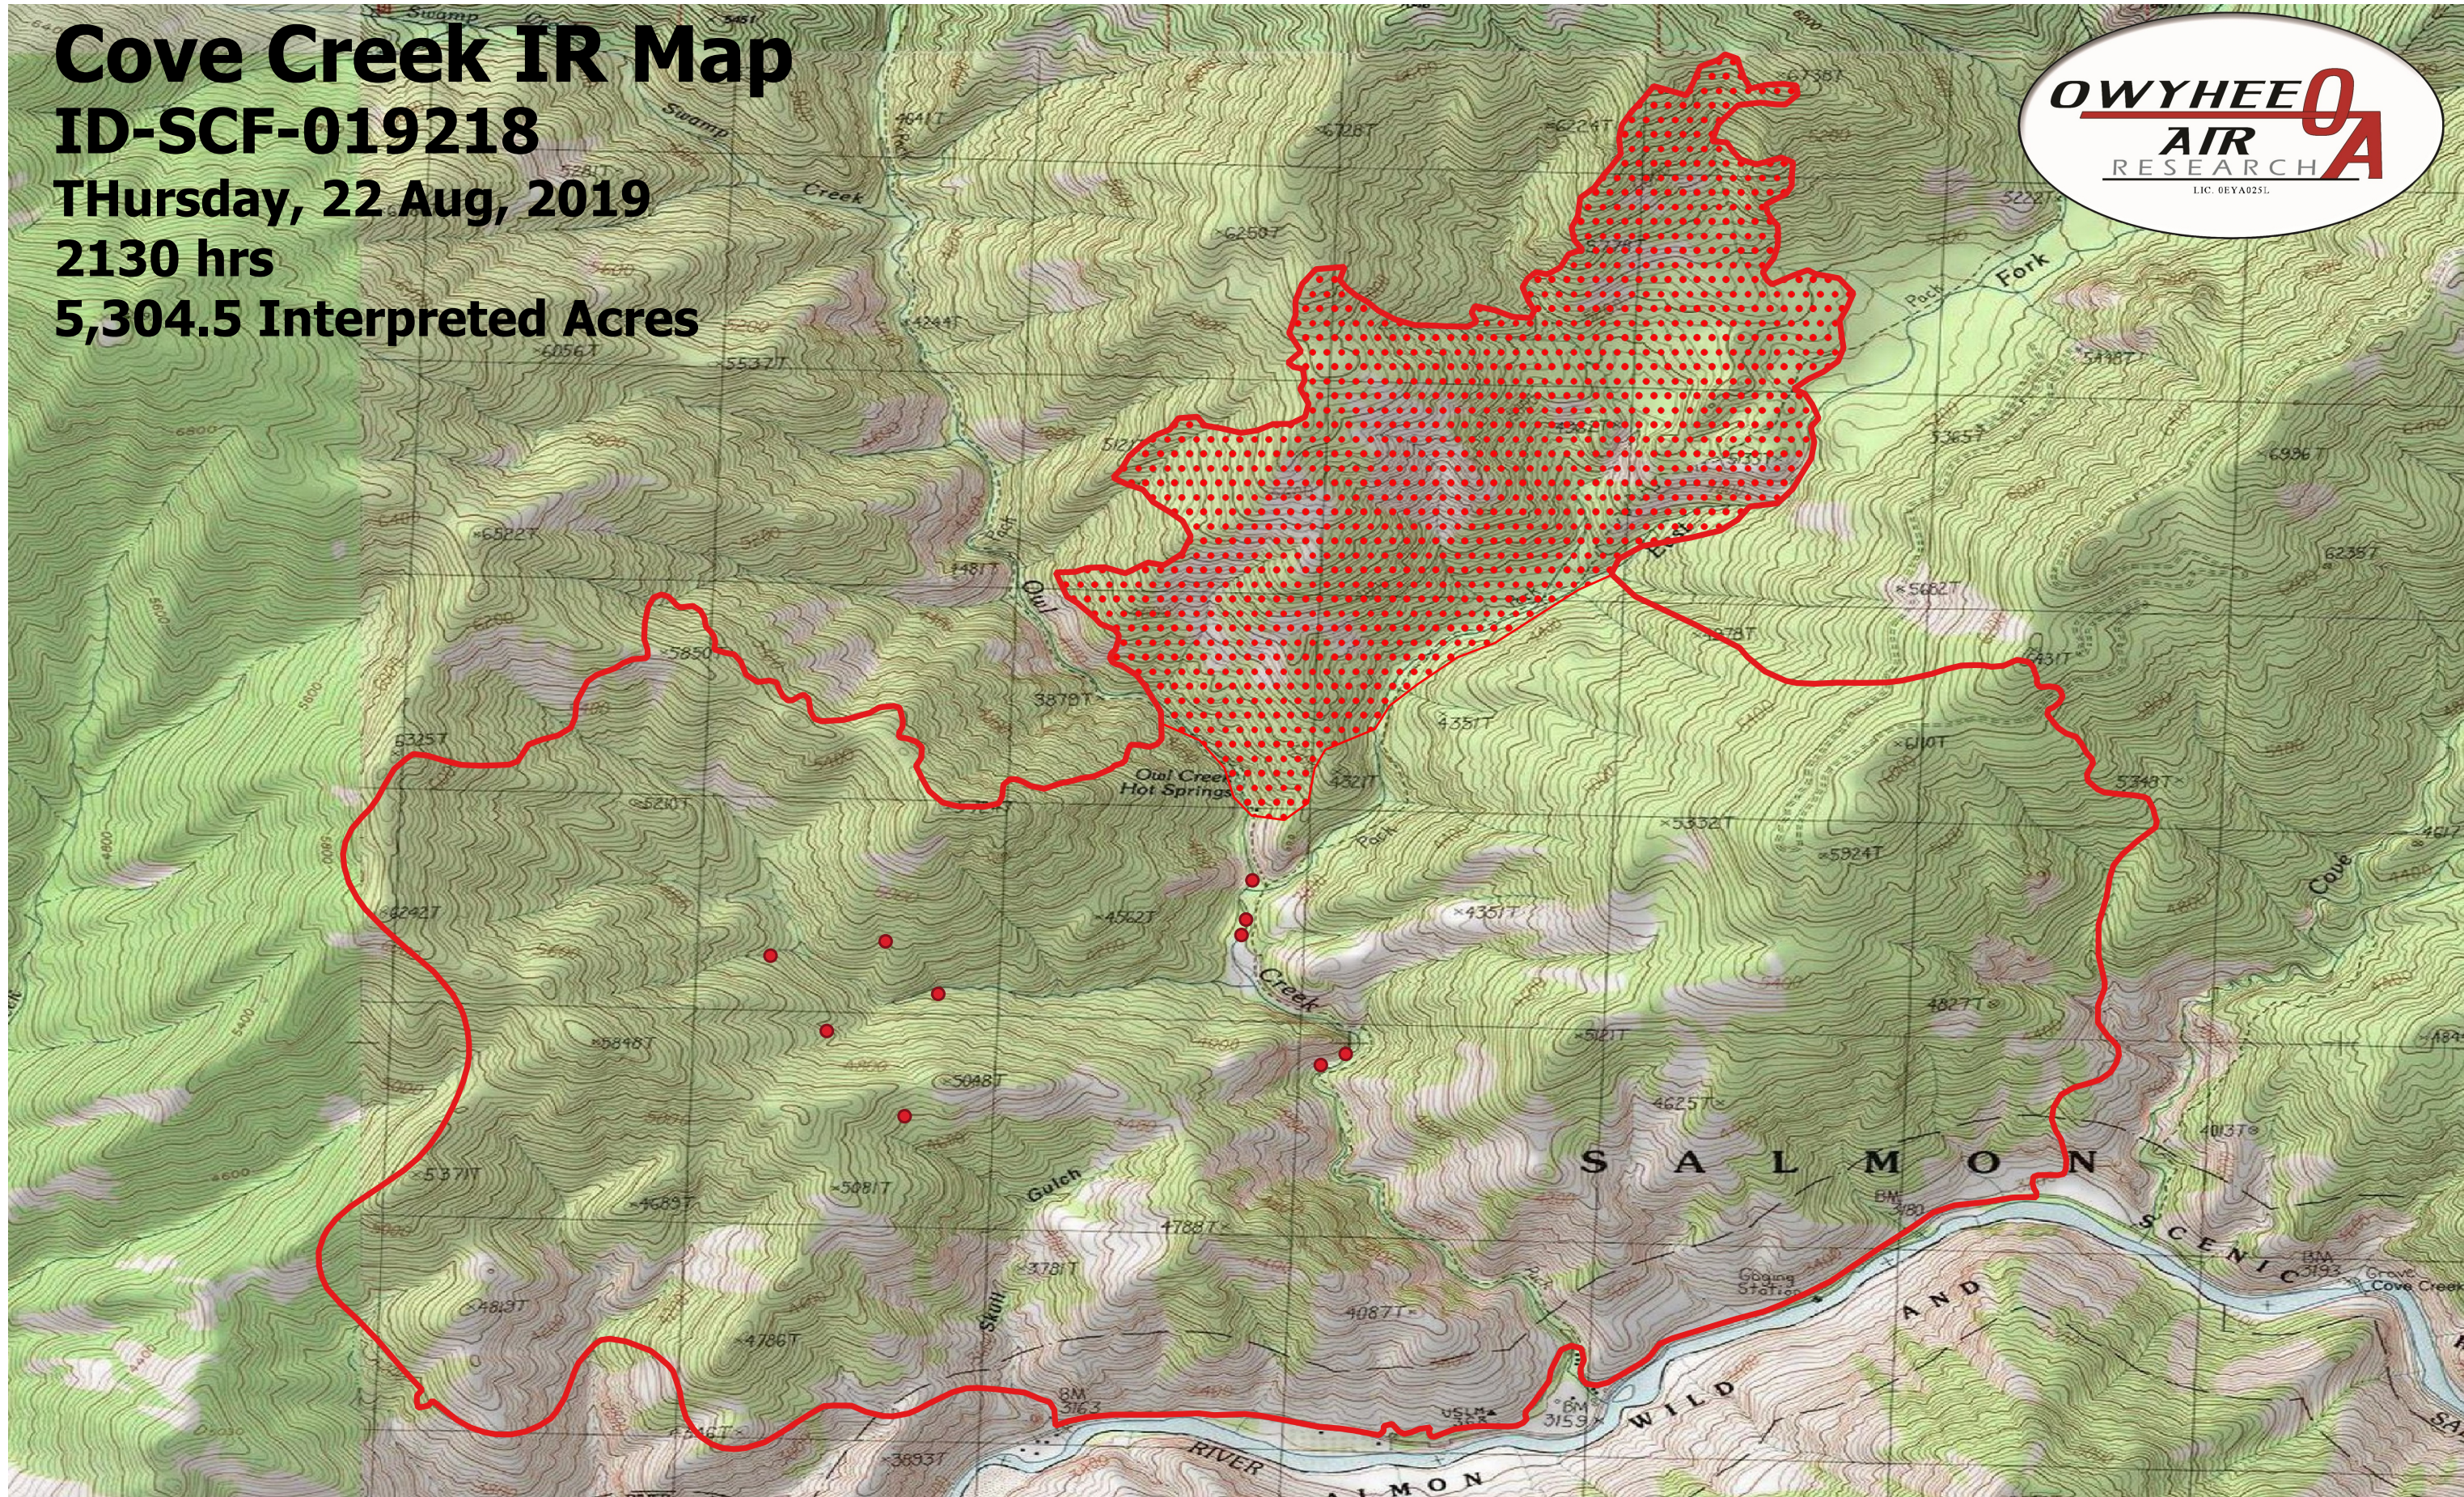

Cove Creek IR Map

ID-SCF-019218

Thursday, 22 Aug, 2019

2130 hrs

5,304.5 Interpreted Acres

Legend

- Burn Perimeter
- Scattered Heat
- Isolated Heat

Scale: 1:19,000

Projection: WGS 84

Produced by Owyhee Air Research, Inc.

IR Interpreter: Dan Melody

fire@owyheear.com (208) 442-5405