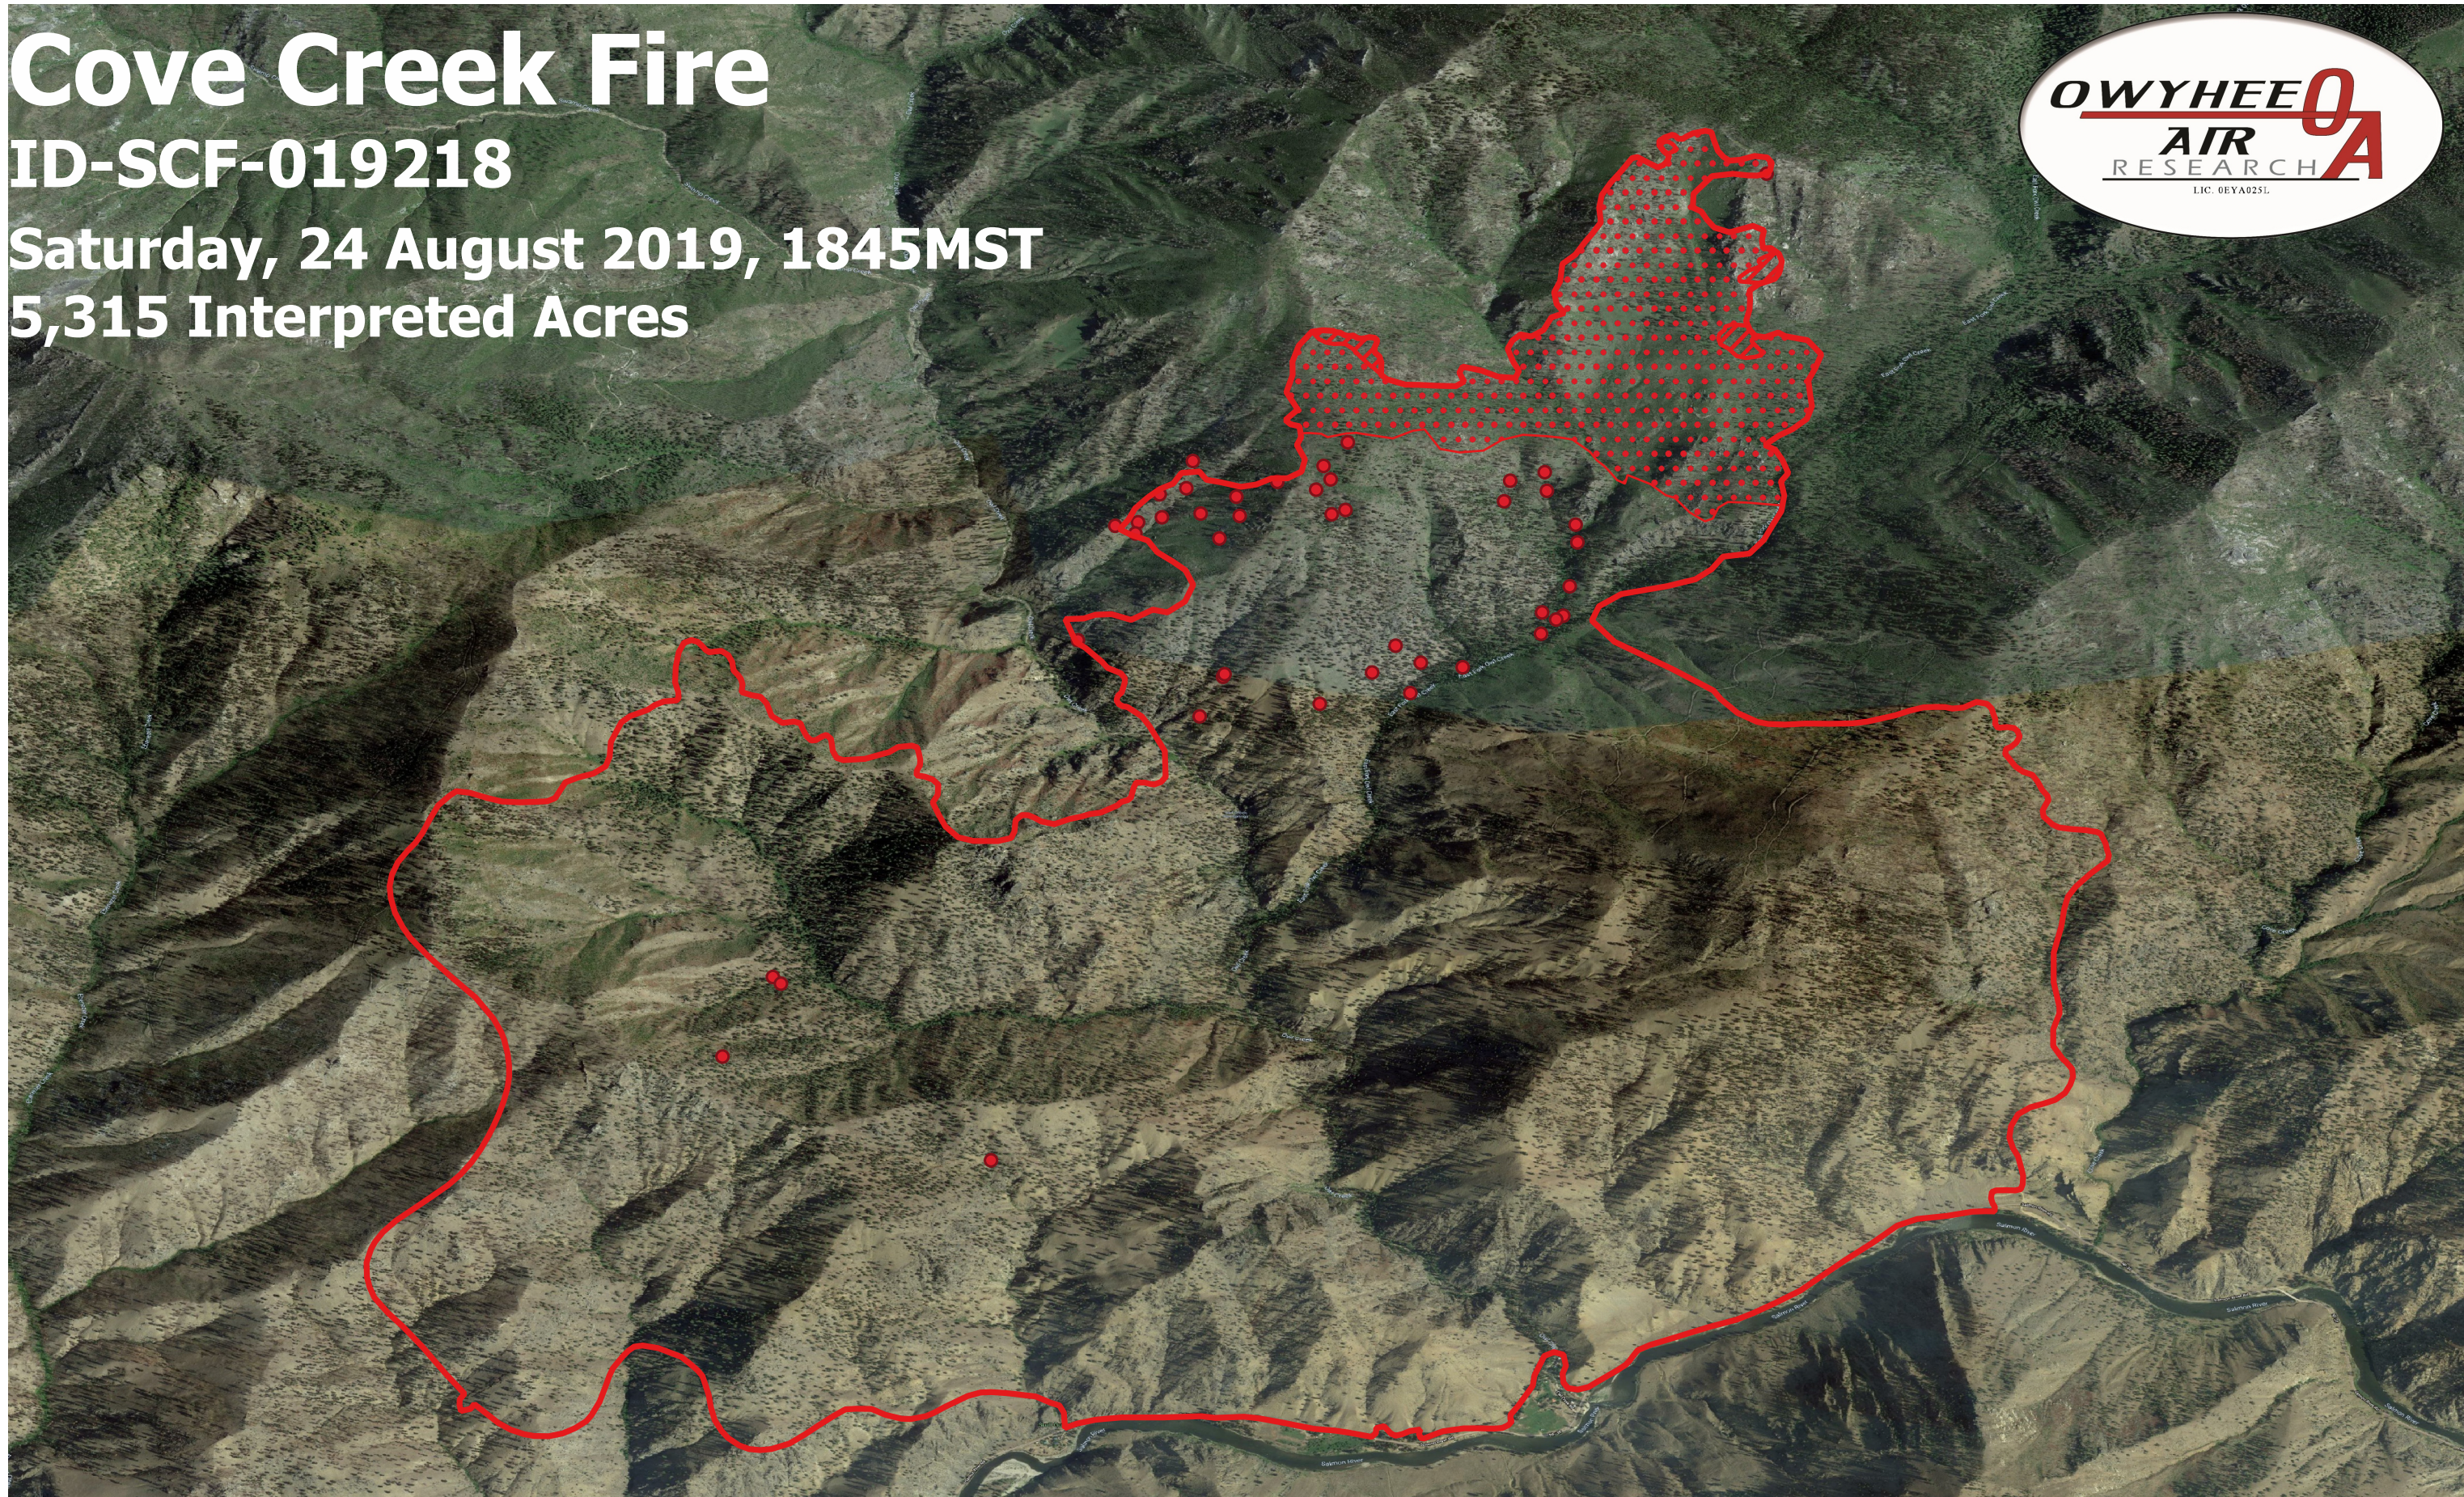

Cove Creek Fire

ID-SCF-019218

Saturday, 24 August 2019, 1845MST

5,315 Interpreted Acres

Legend

- Burn Perimeter
- IR Isolated Heat
- IR Intense Heat
- IR Scattered Heat

Scale: 1:15,000

Projection: WGS 84