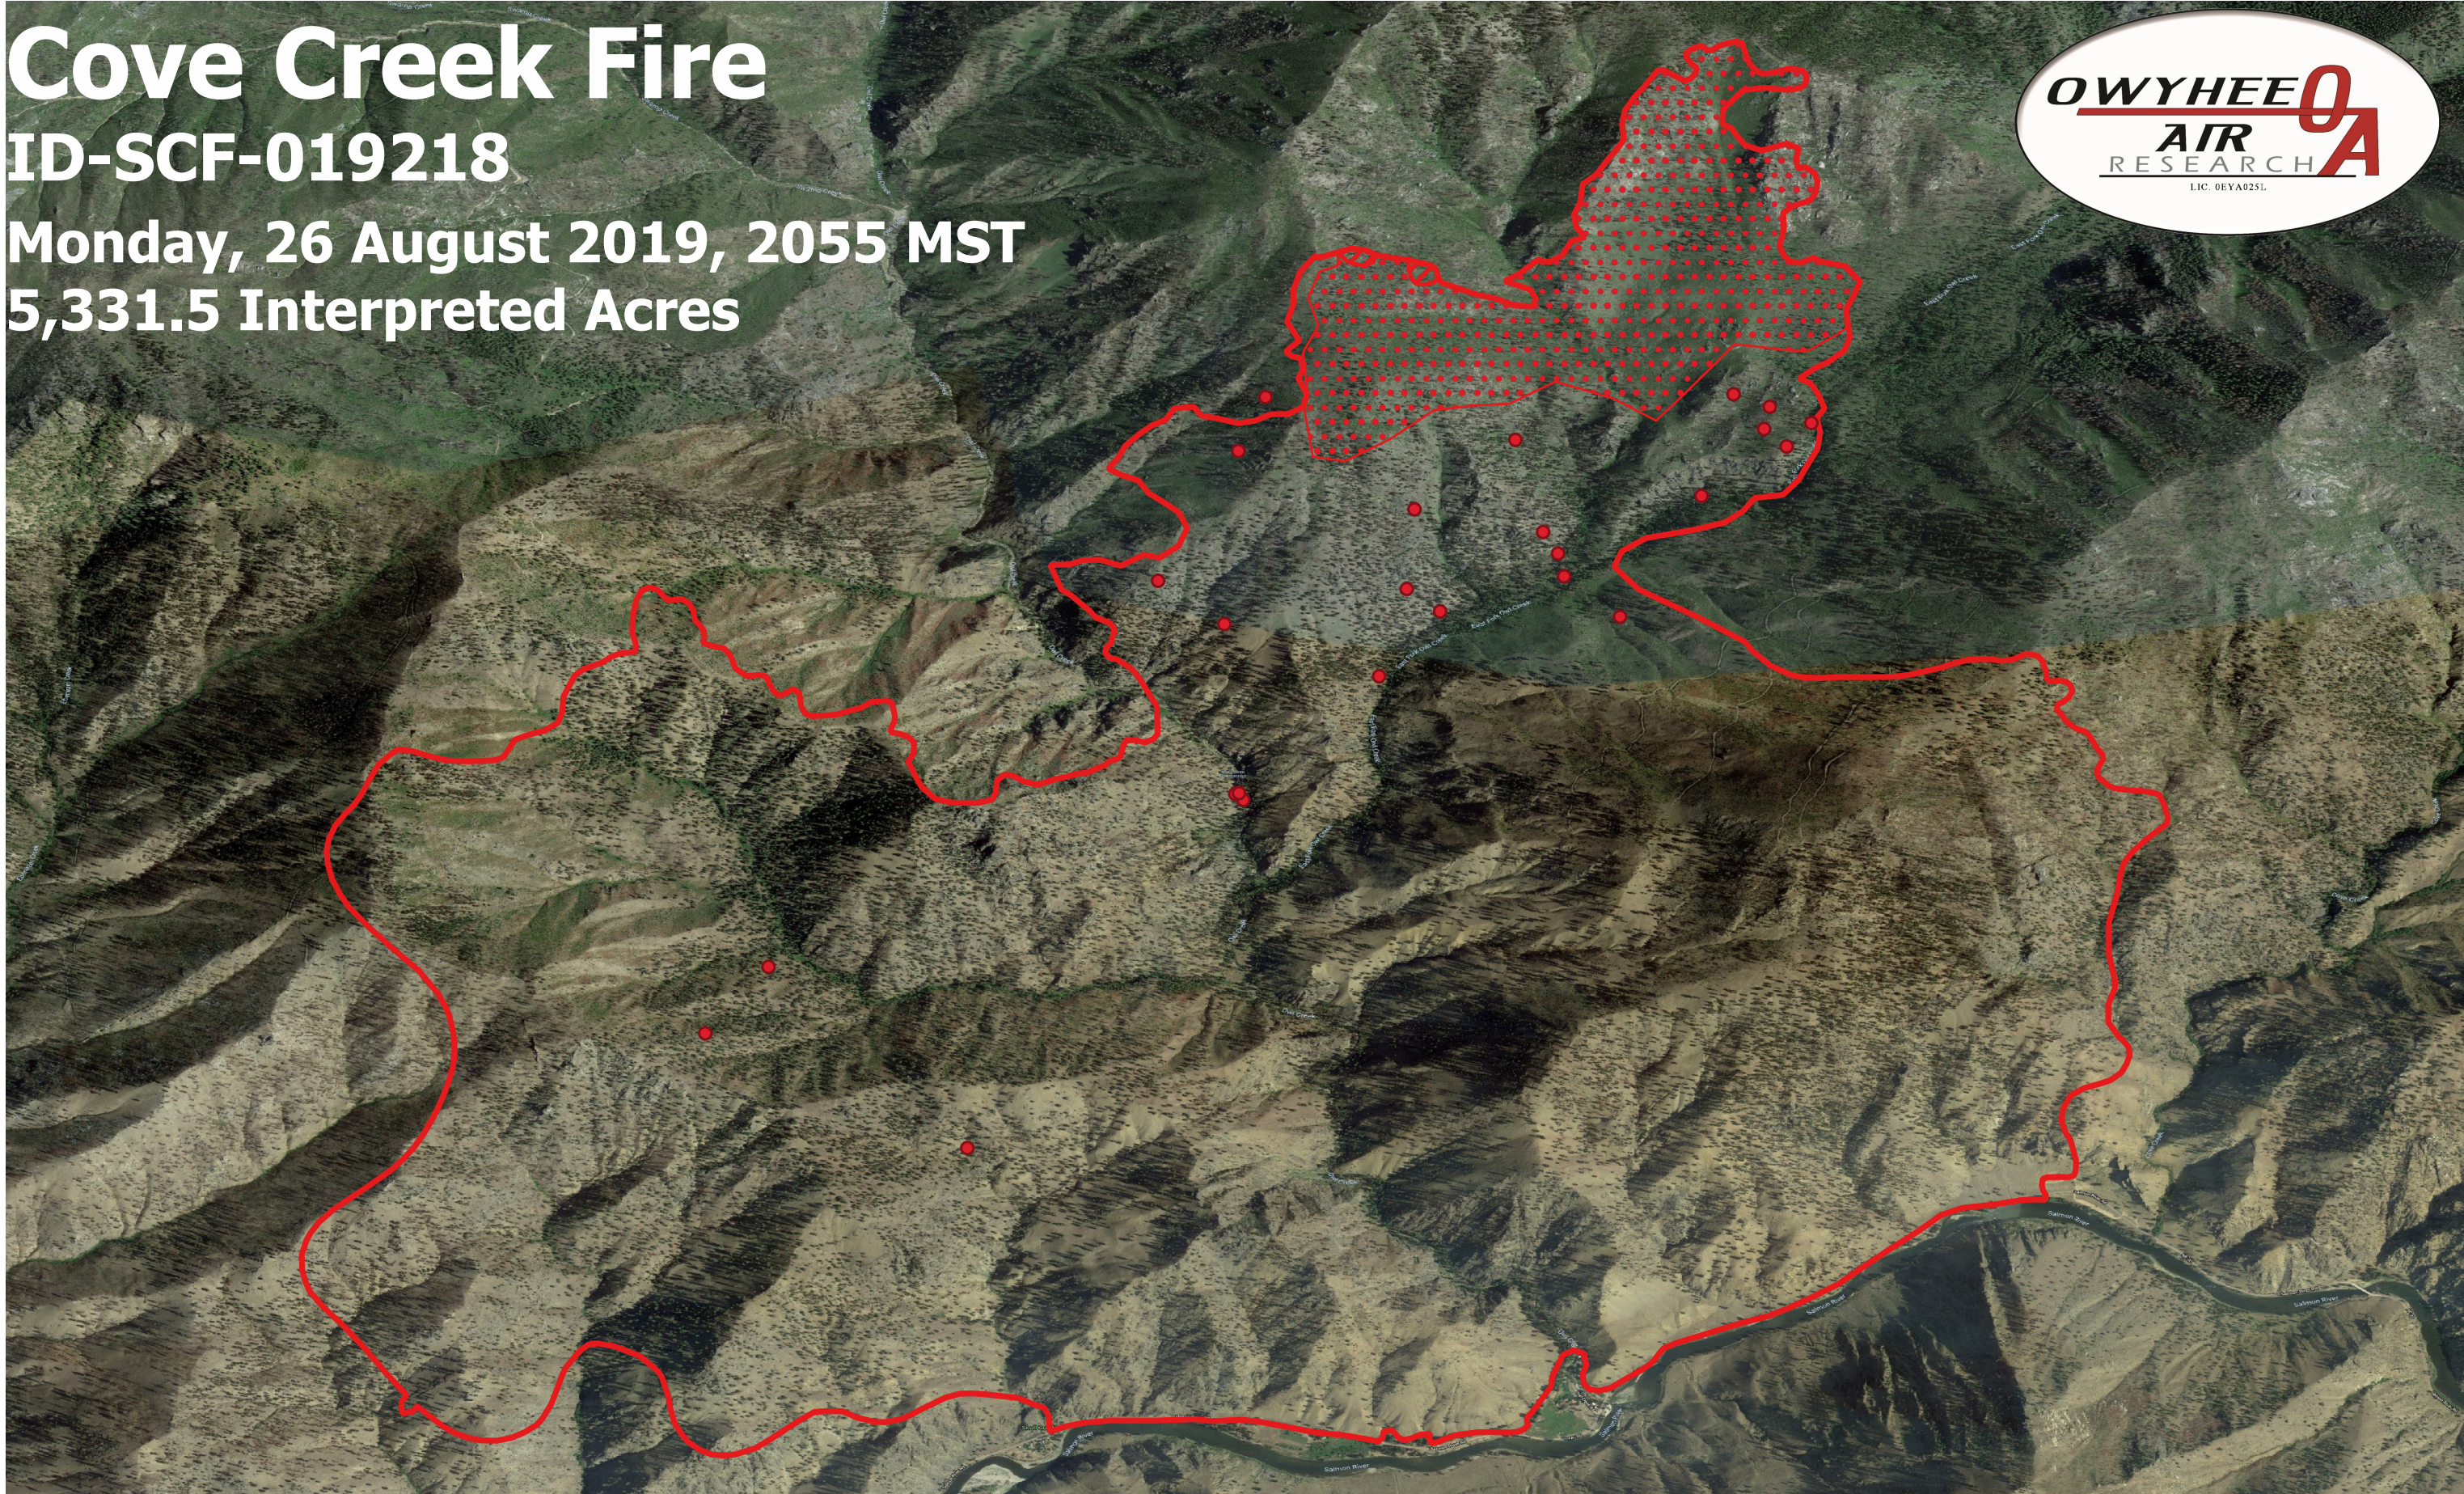

Cove Creek Fire

ID-SCF-019218

Monday, 26 August 2019, 2055 MST

5,331.5 Interpreted Acres

Legend

- IR Isolated Heat
- ▨ IR Intense Heat
- IR Scattered Heat
- ▭ Burn Perimeter

Scale: 1:14,000
Projection: WGS 84
Produced by Owyhee Air Research, Inc.
IR Interpreter: D. Melody
fire@owyheear.com (208) 442-5405