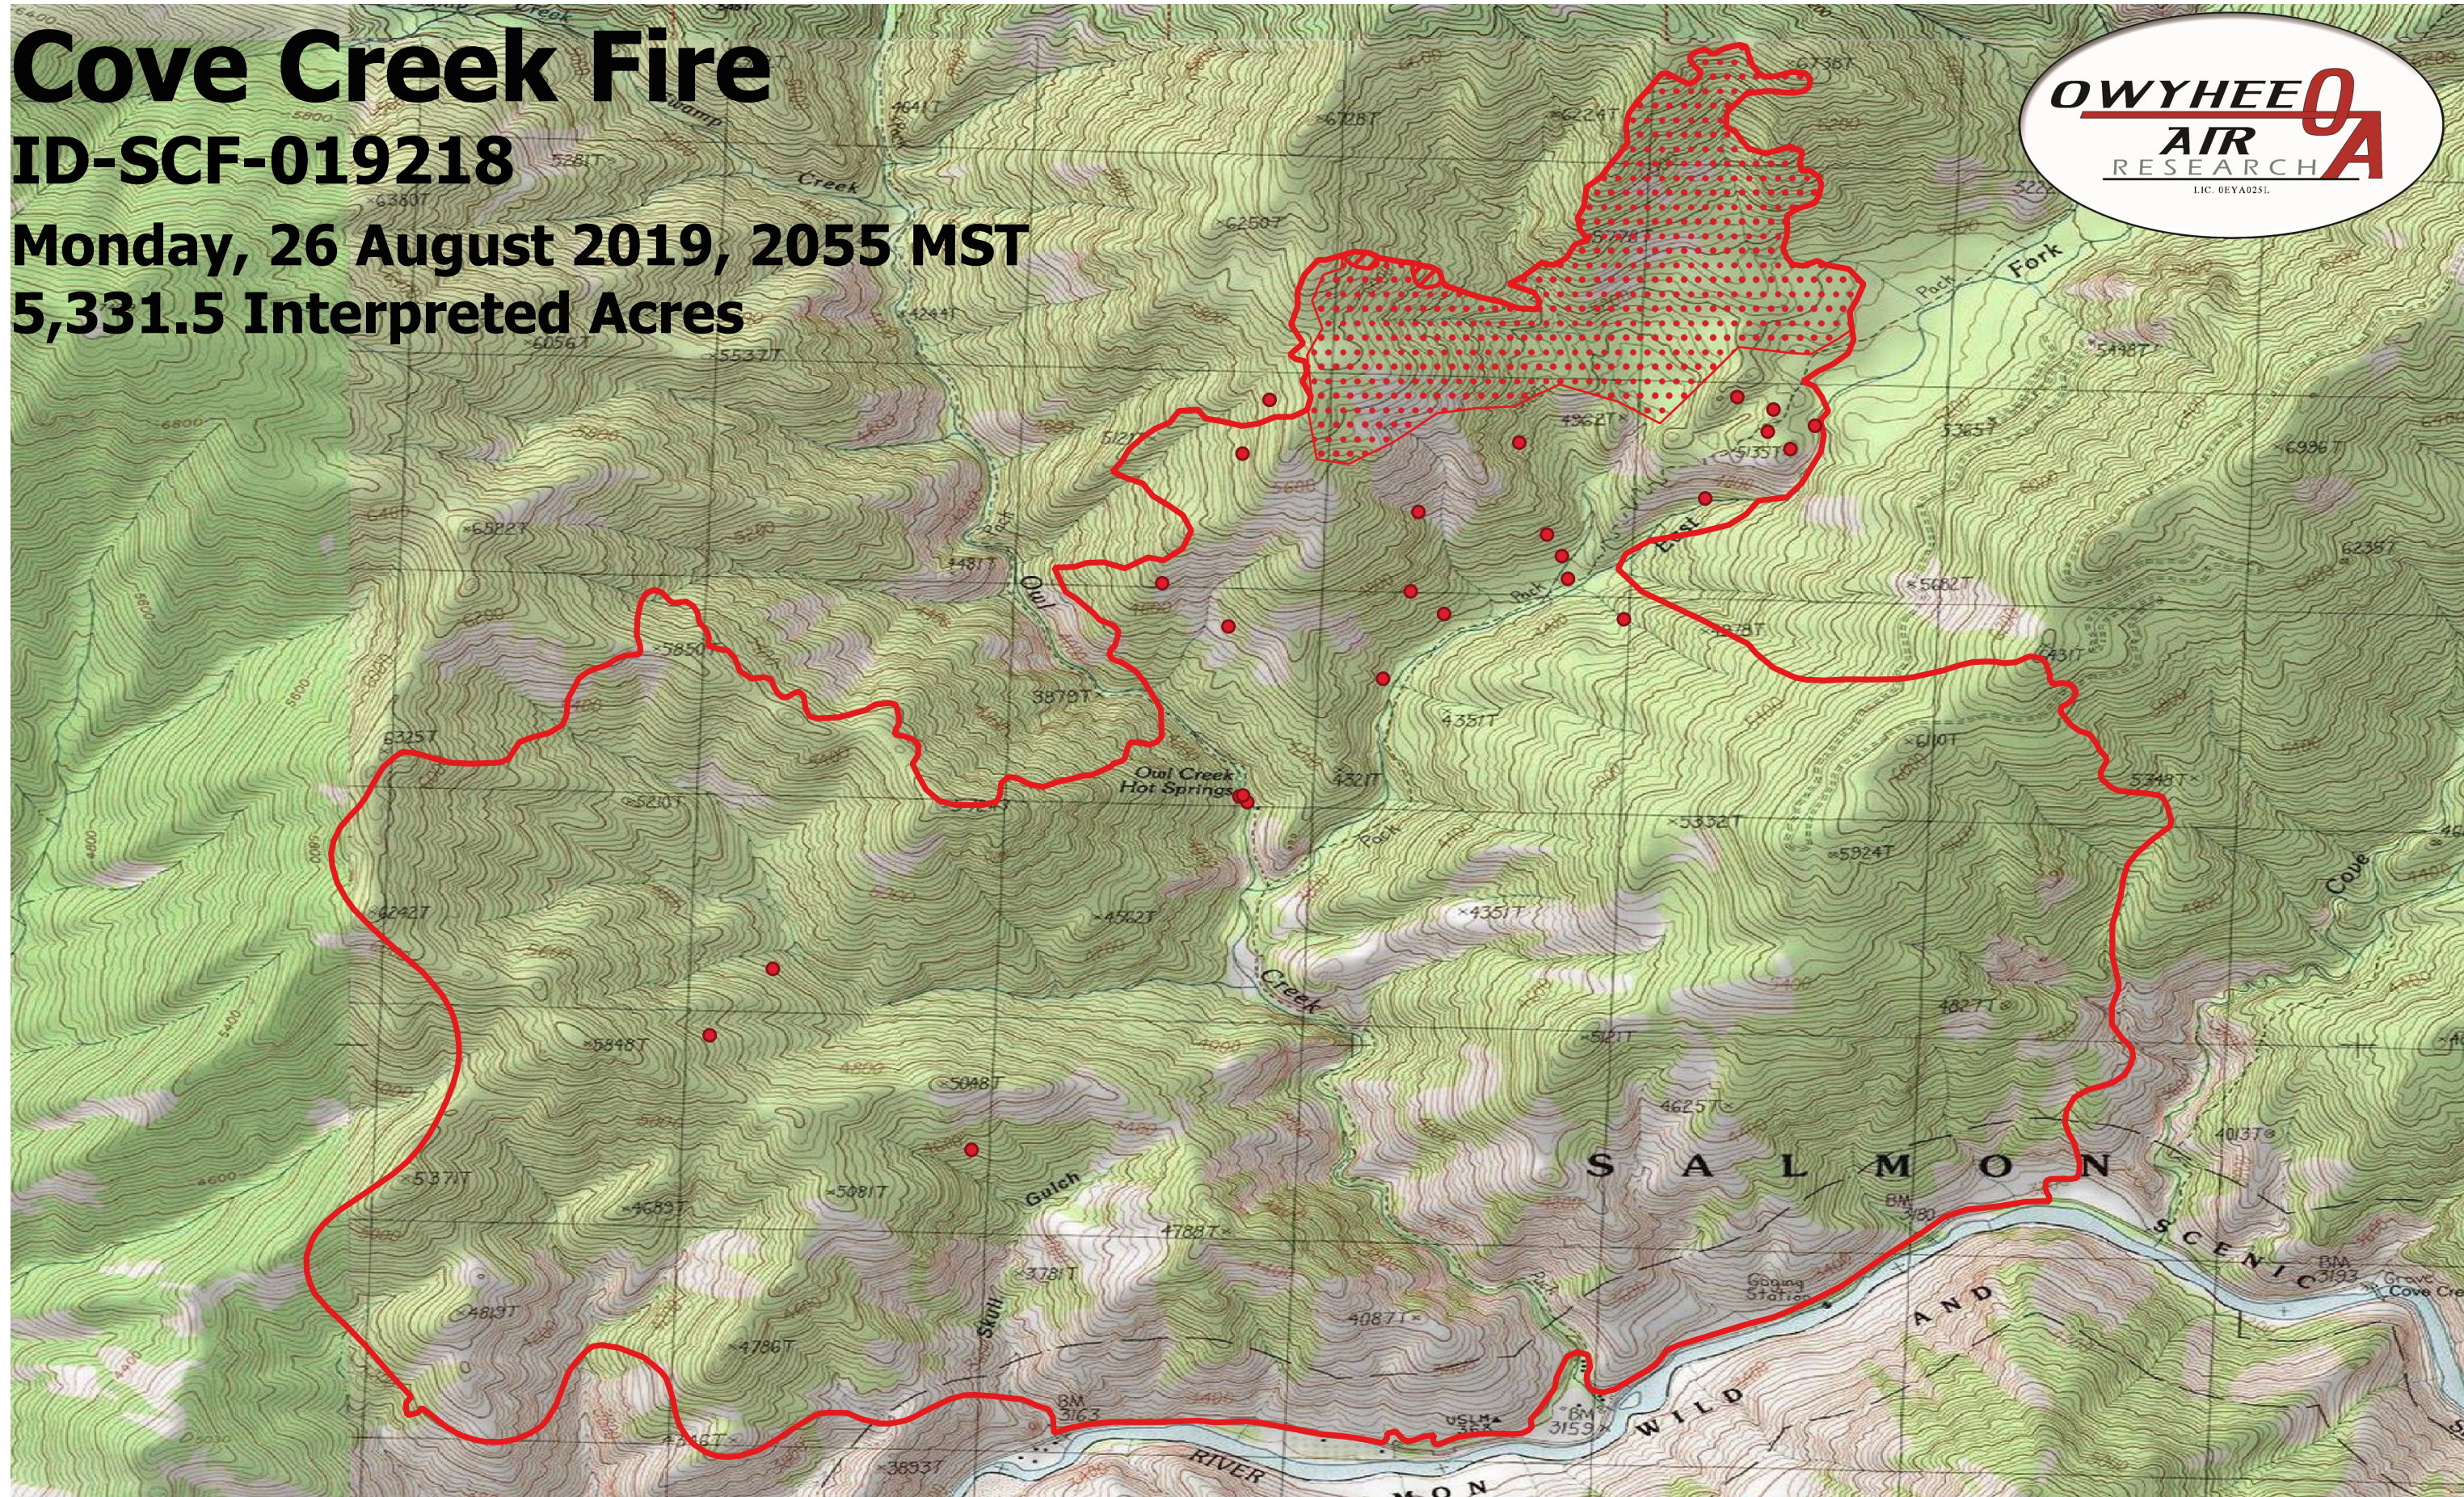

Cove Creek Fire

ID-SCF-019218

Monday, 26 August 2019, 2055 MST

5,331.5 Interpreted Acres

- Legend
- IR Isolated Heat
 - ▨ IR Intense Heat
 - ⋯ IR Scattered Heat
 - Burn Perimeter

Scale: 1:14,000
Projection: WGS 84
Produced by Owyhee Air Research, Inc.
IR Interpreter: D. Melody
fire@owyheear.com (208) 442-5405