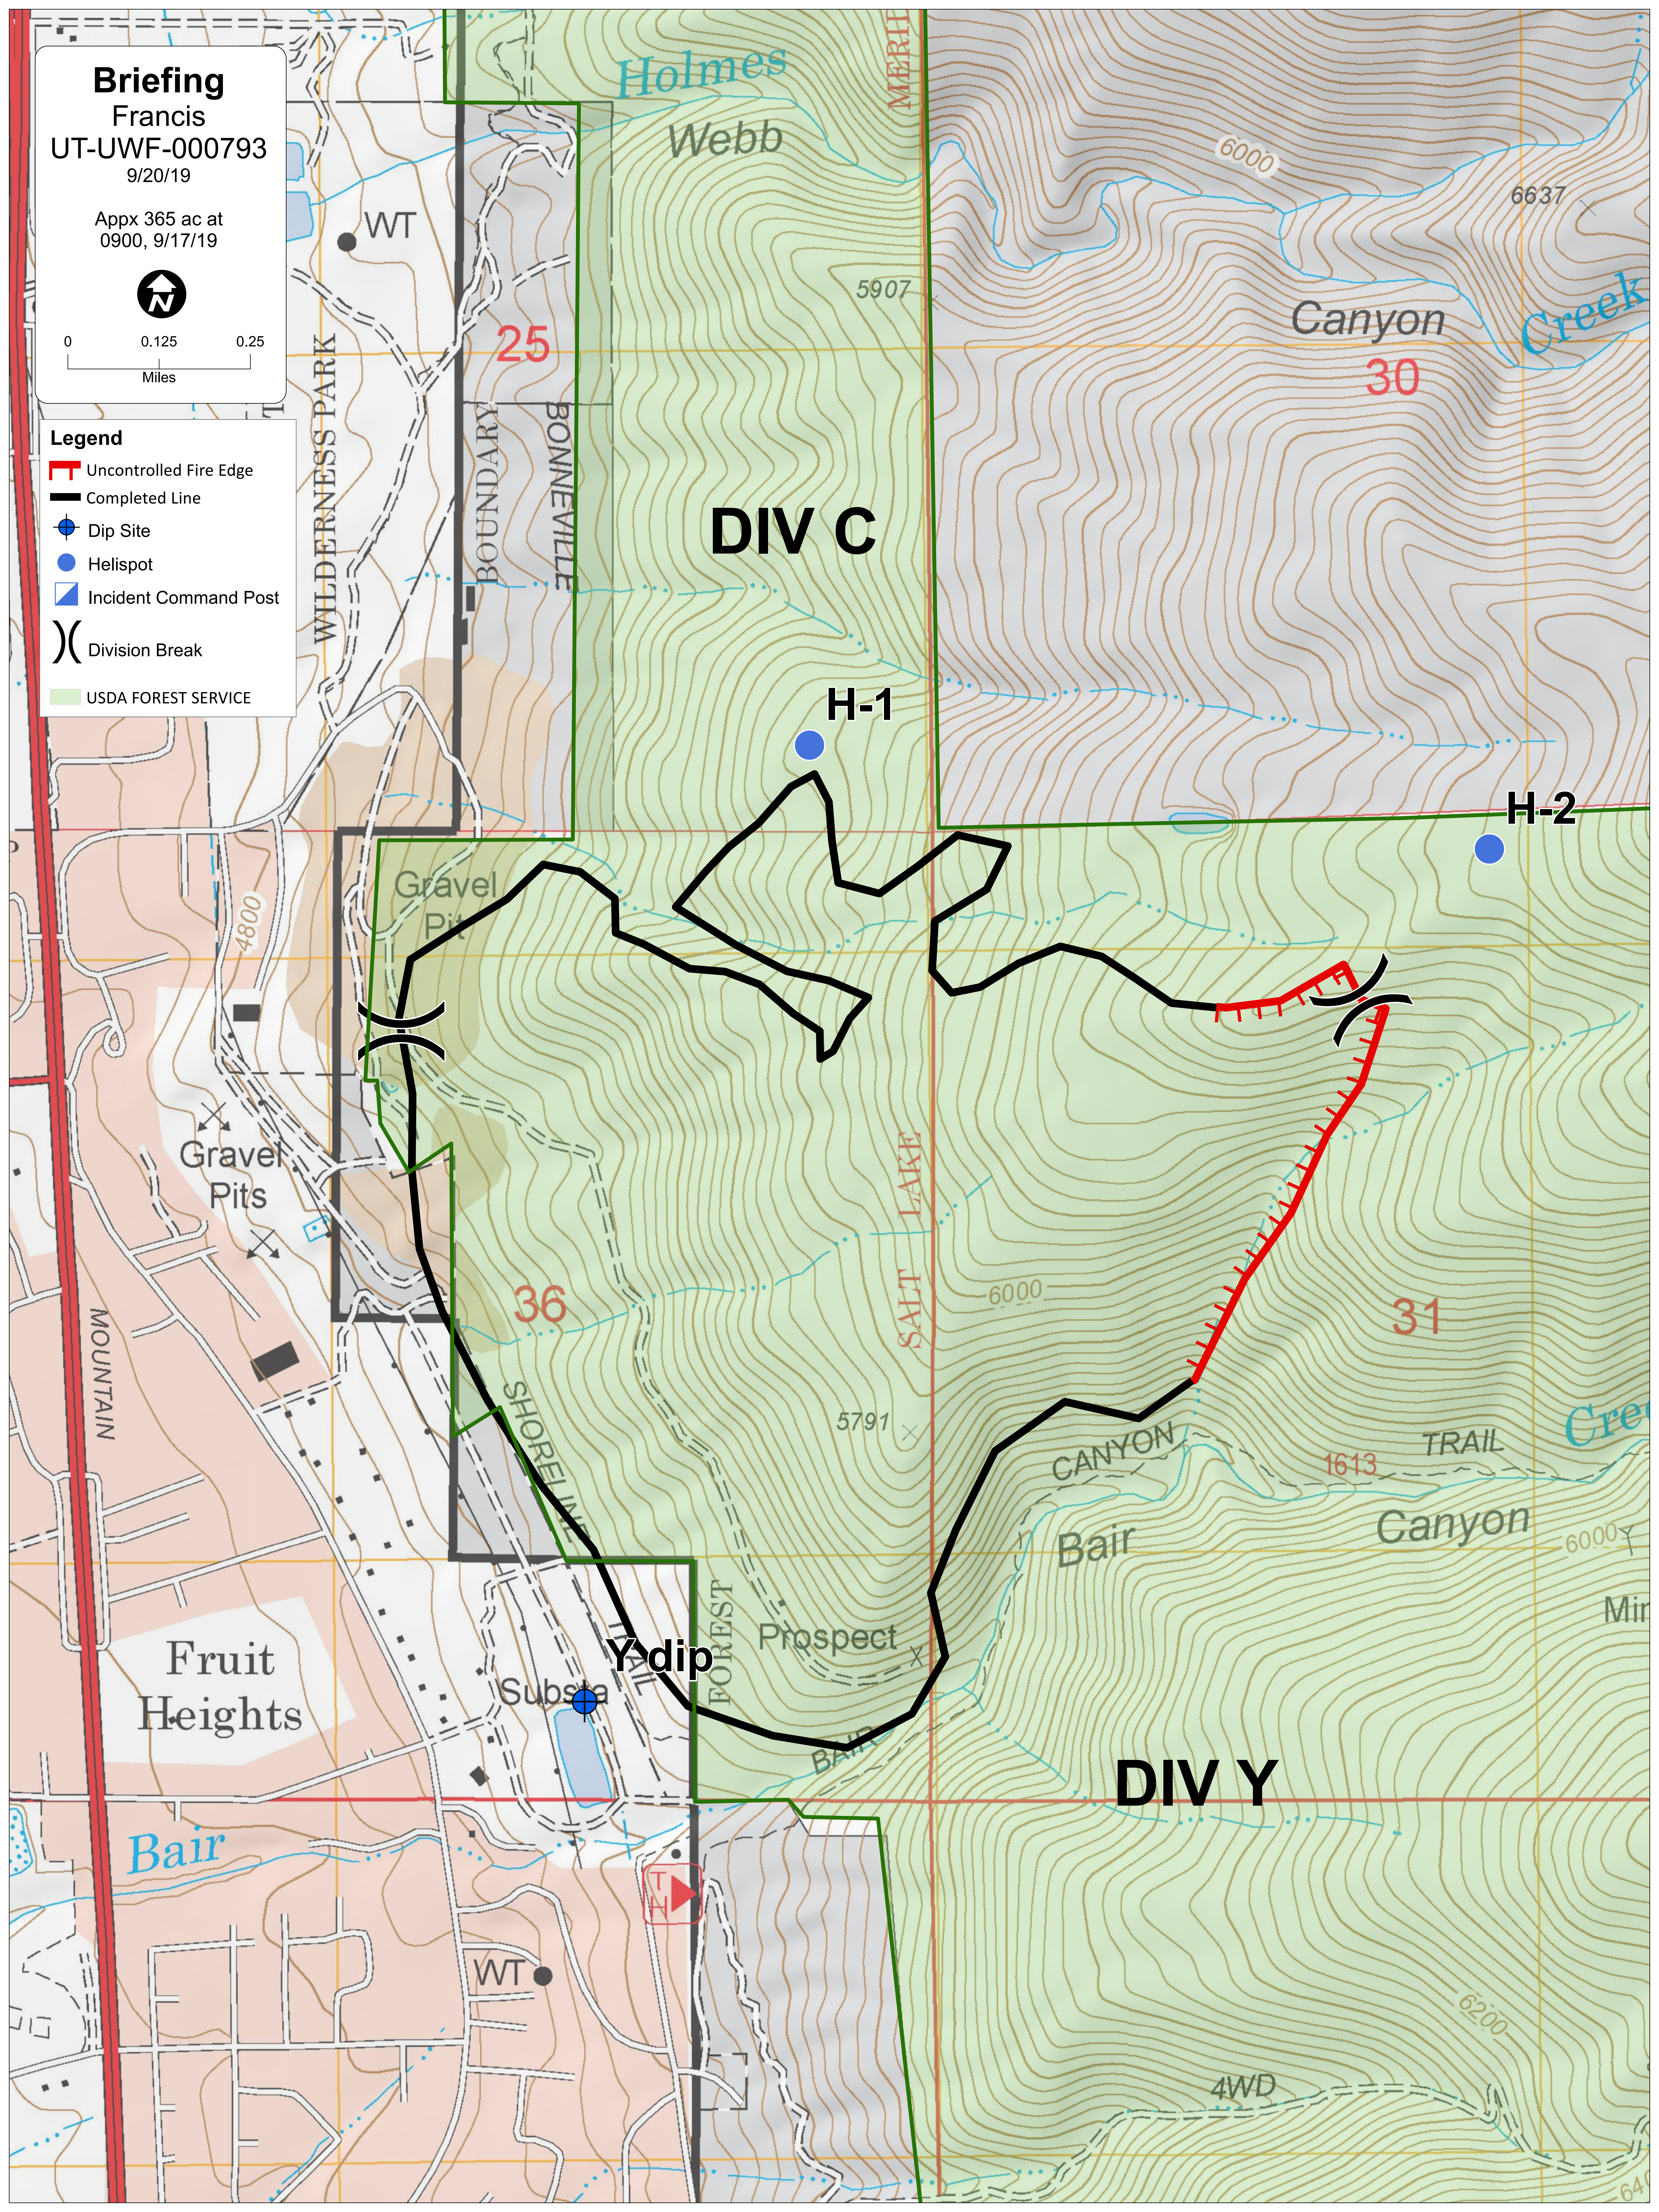

**Briefing**  
 Francis  
 UT-UWF-000793  
 9/20/19  
 Appx 365 ac at  
 0900, 9/17/19

0 0.125 0.25  
 Miles

- Legend**
- Uncontrolled Fire Edge
  - Completed Line
  - Dip Site
  - Helispot
  - Incident Command Post
  - Division Break
  - USDA FOREST SERVICE

**DIV C**

**DIV Y**

H-1

H-2

Ydip

Substa

25

30

36

31

1613

4WD

WILDERNESS PARK

BOUNDARY

BONNEVILLE

SALT LAKE

Holmes  
Webb

Canyon

Creek

Gravel  
Pits

Gravel  
Pit

SHORELINE

FOREST

Mir