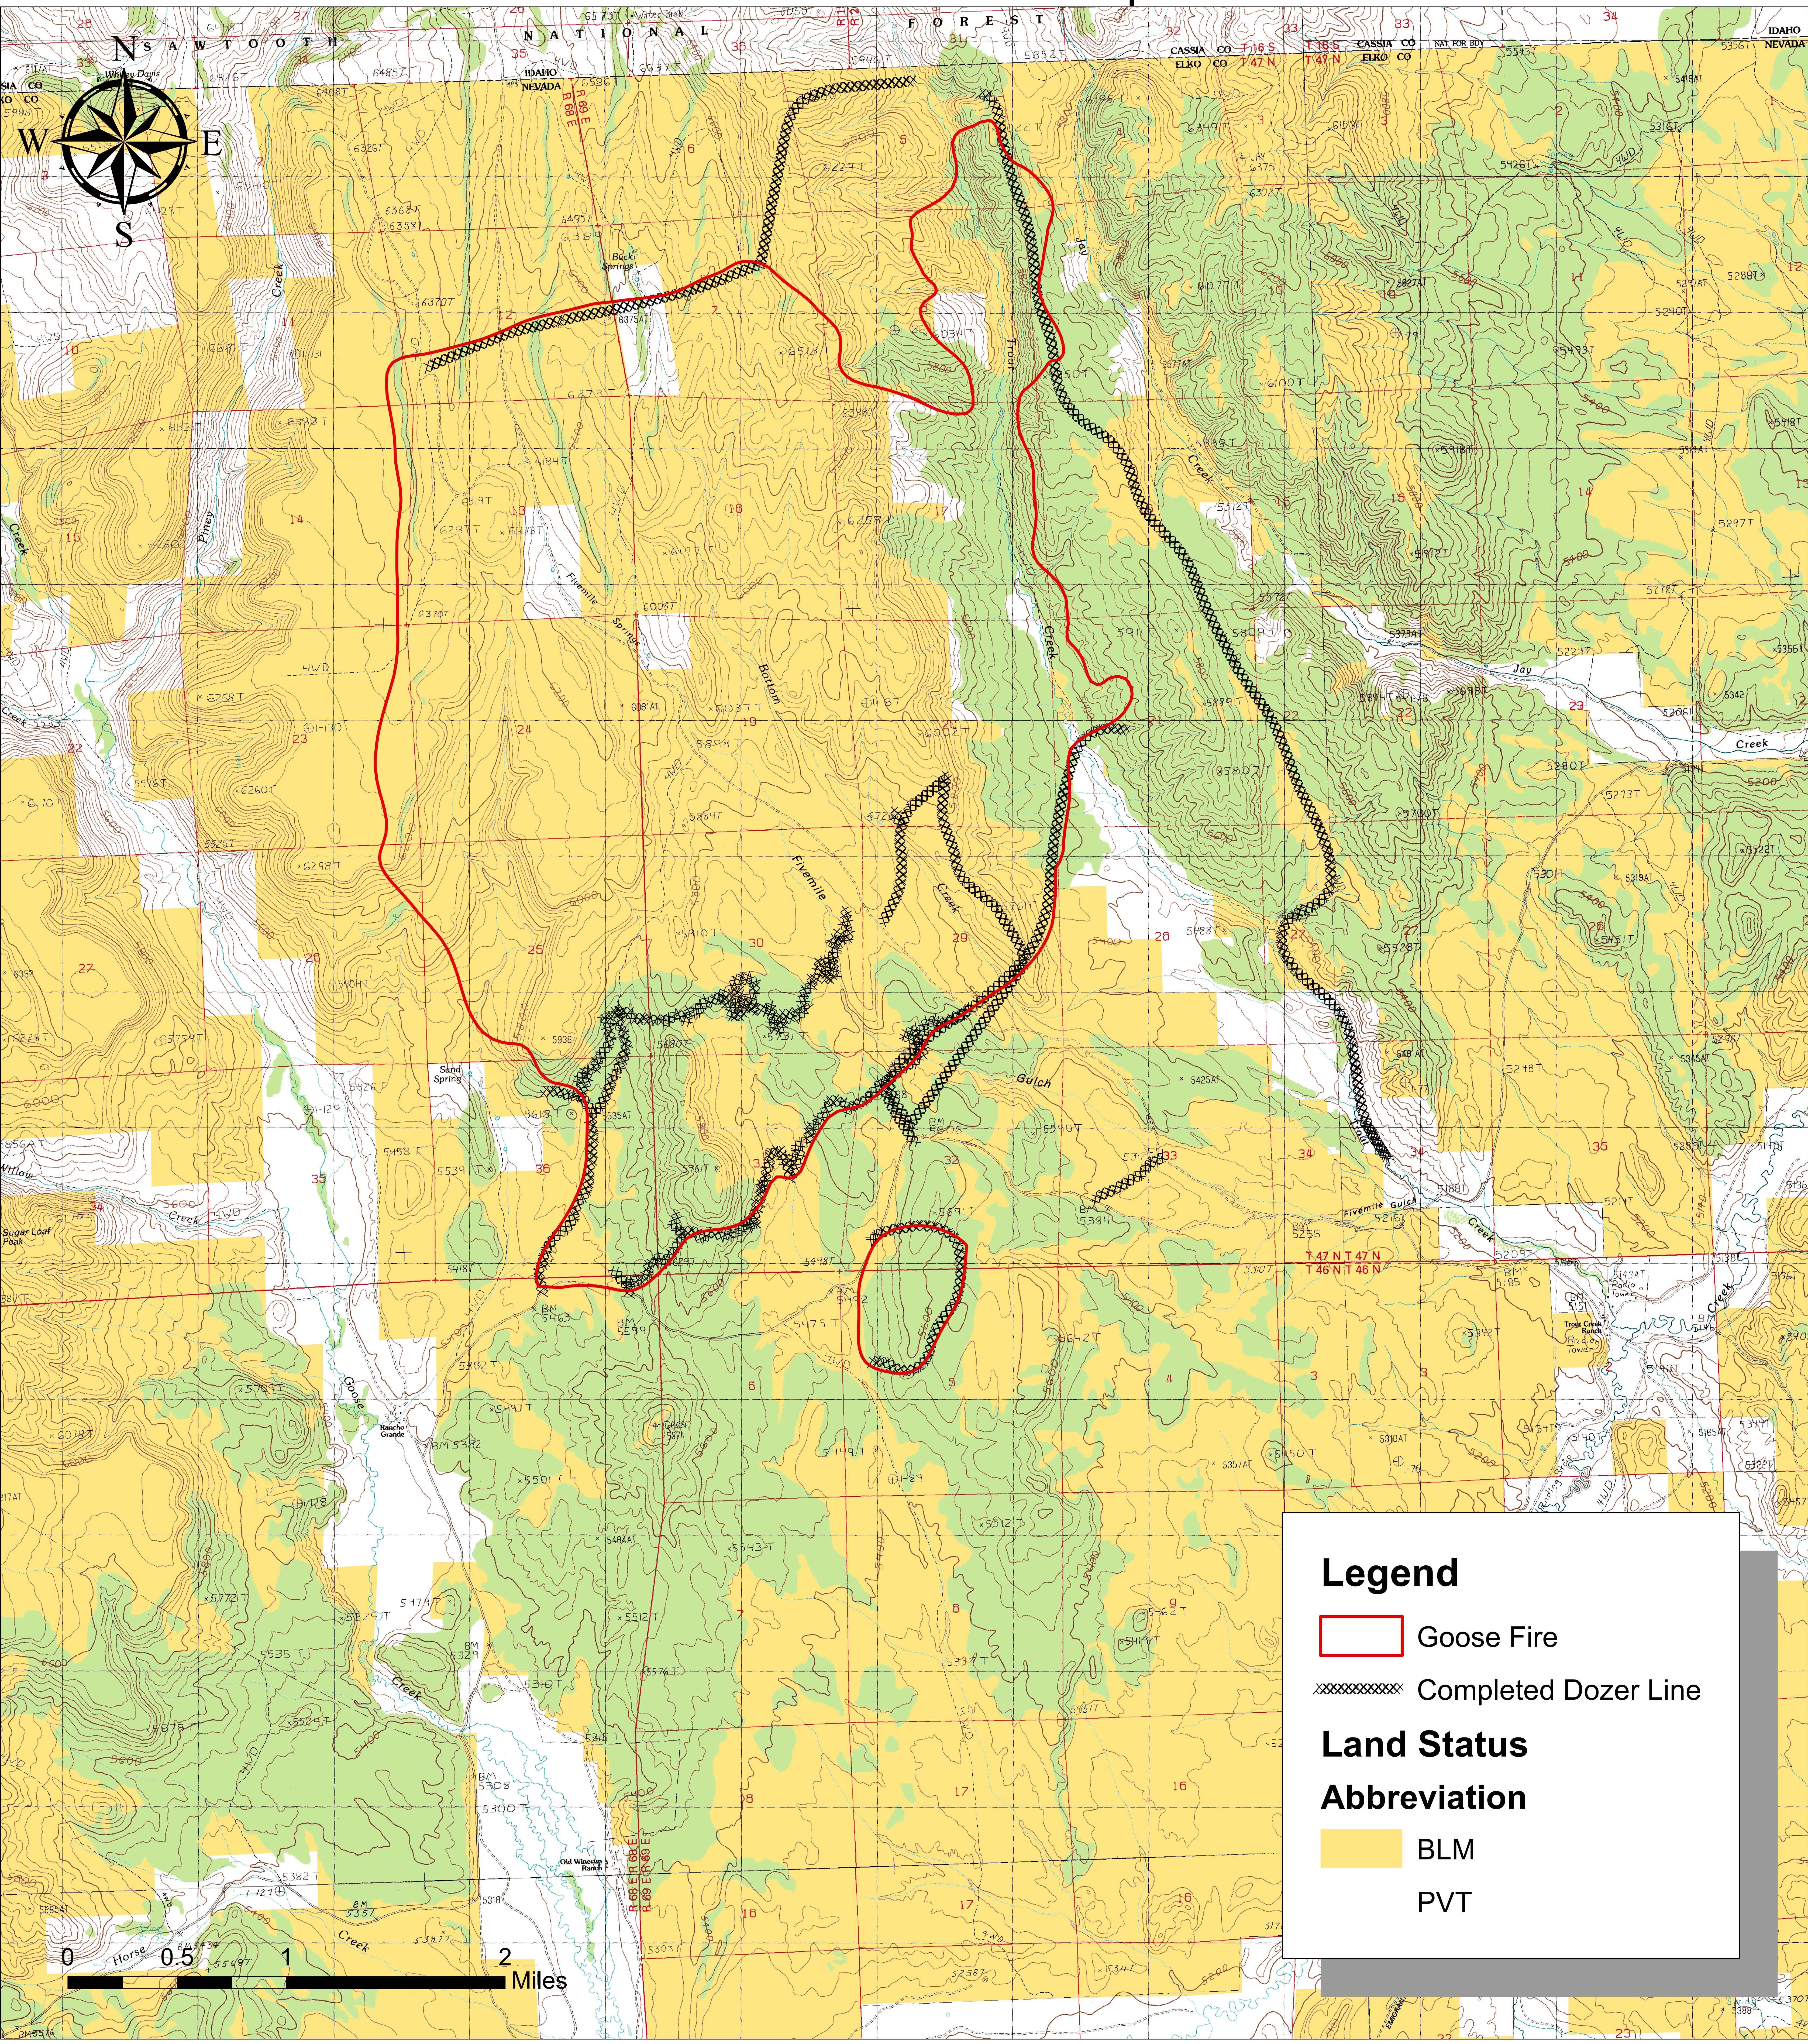

# Goose Fire Dozer Line Map 8/10/19

## Legend

-  Goose Fire
-  Completed Dozer Line

## Land Status

### Abbreviation

-  BLM
-  PVT