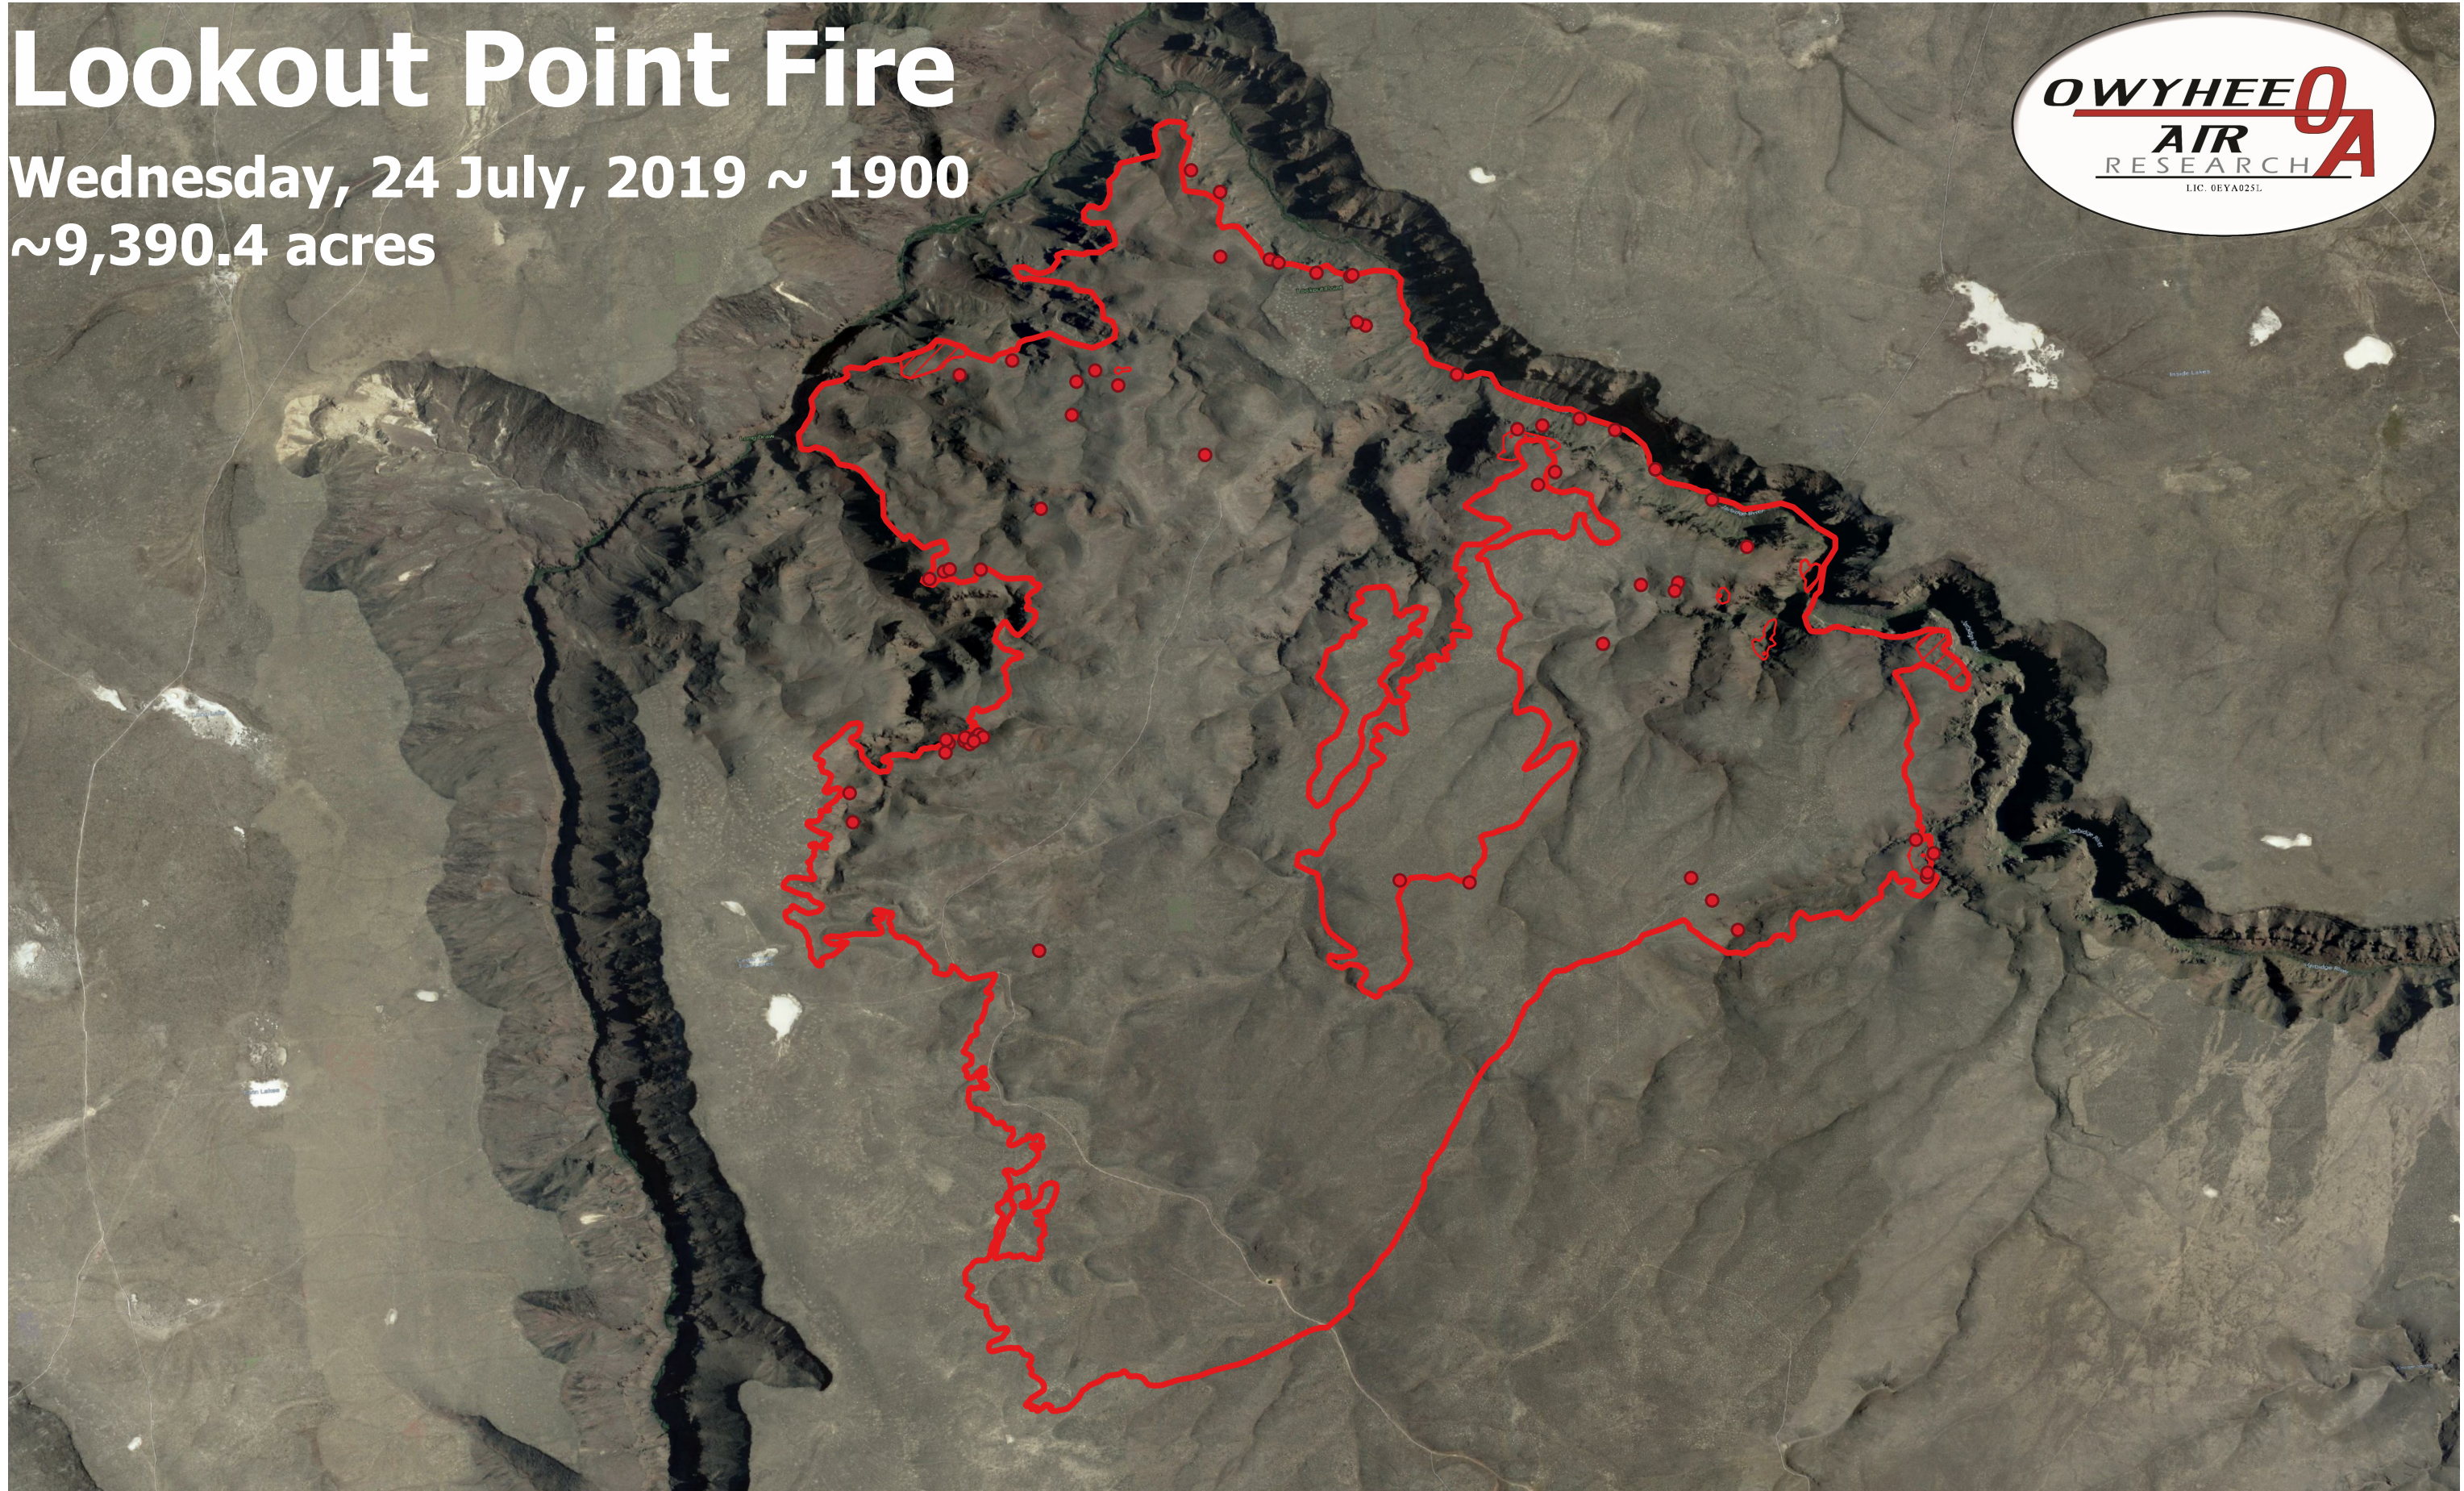

Lookout Point Fire

Wednesday, 24 July, 2019 ~ 1900

~9,390.4 acres

Legend

- IR Isolated Heat
- ▨ IR Intense Heat
- ⋯ IR Scattered Heat
- ▭ Burn Perimeter

Scale: 1:27,500

Projection: WGS 84

Produced by Owyhee Air Research, Inc.