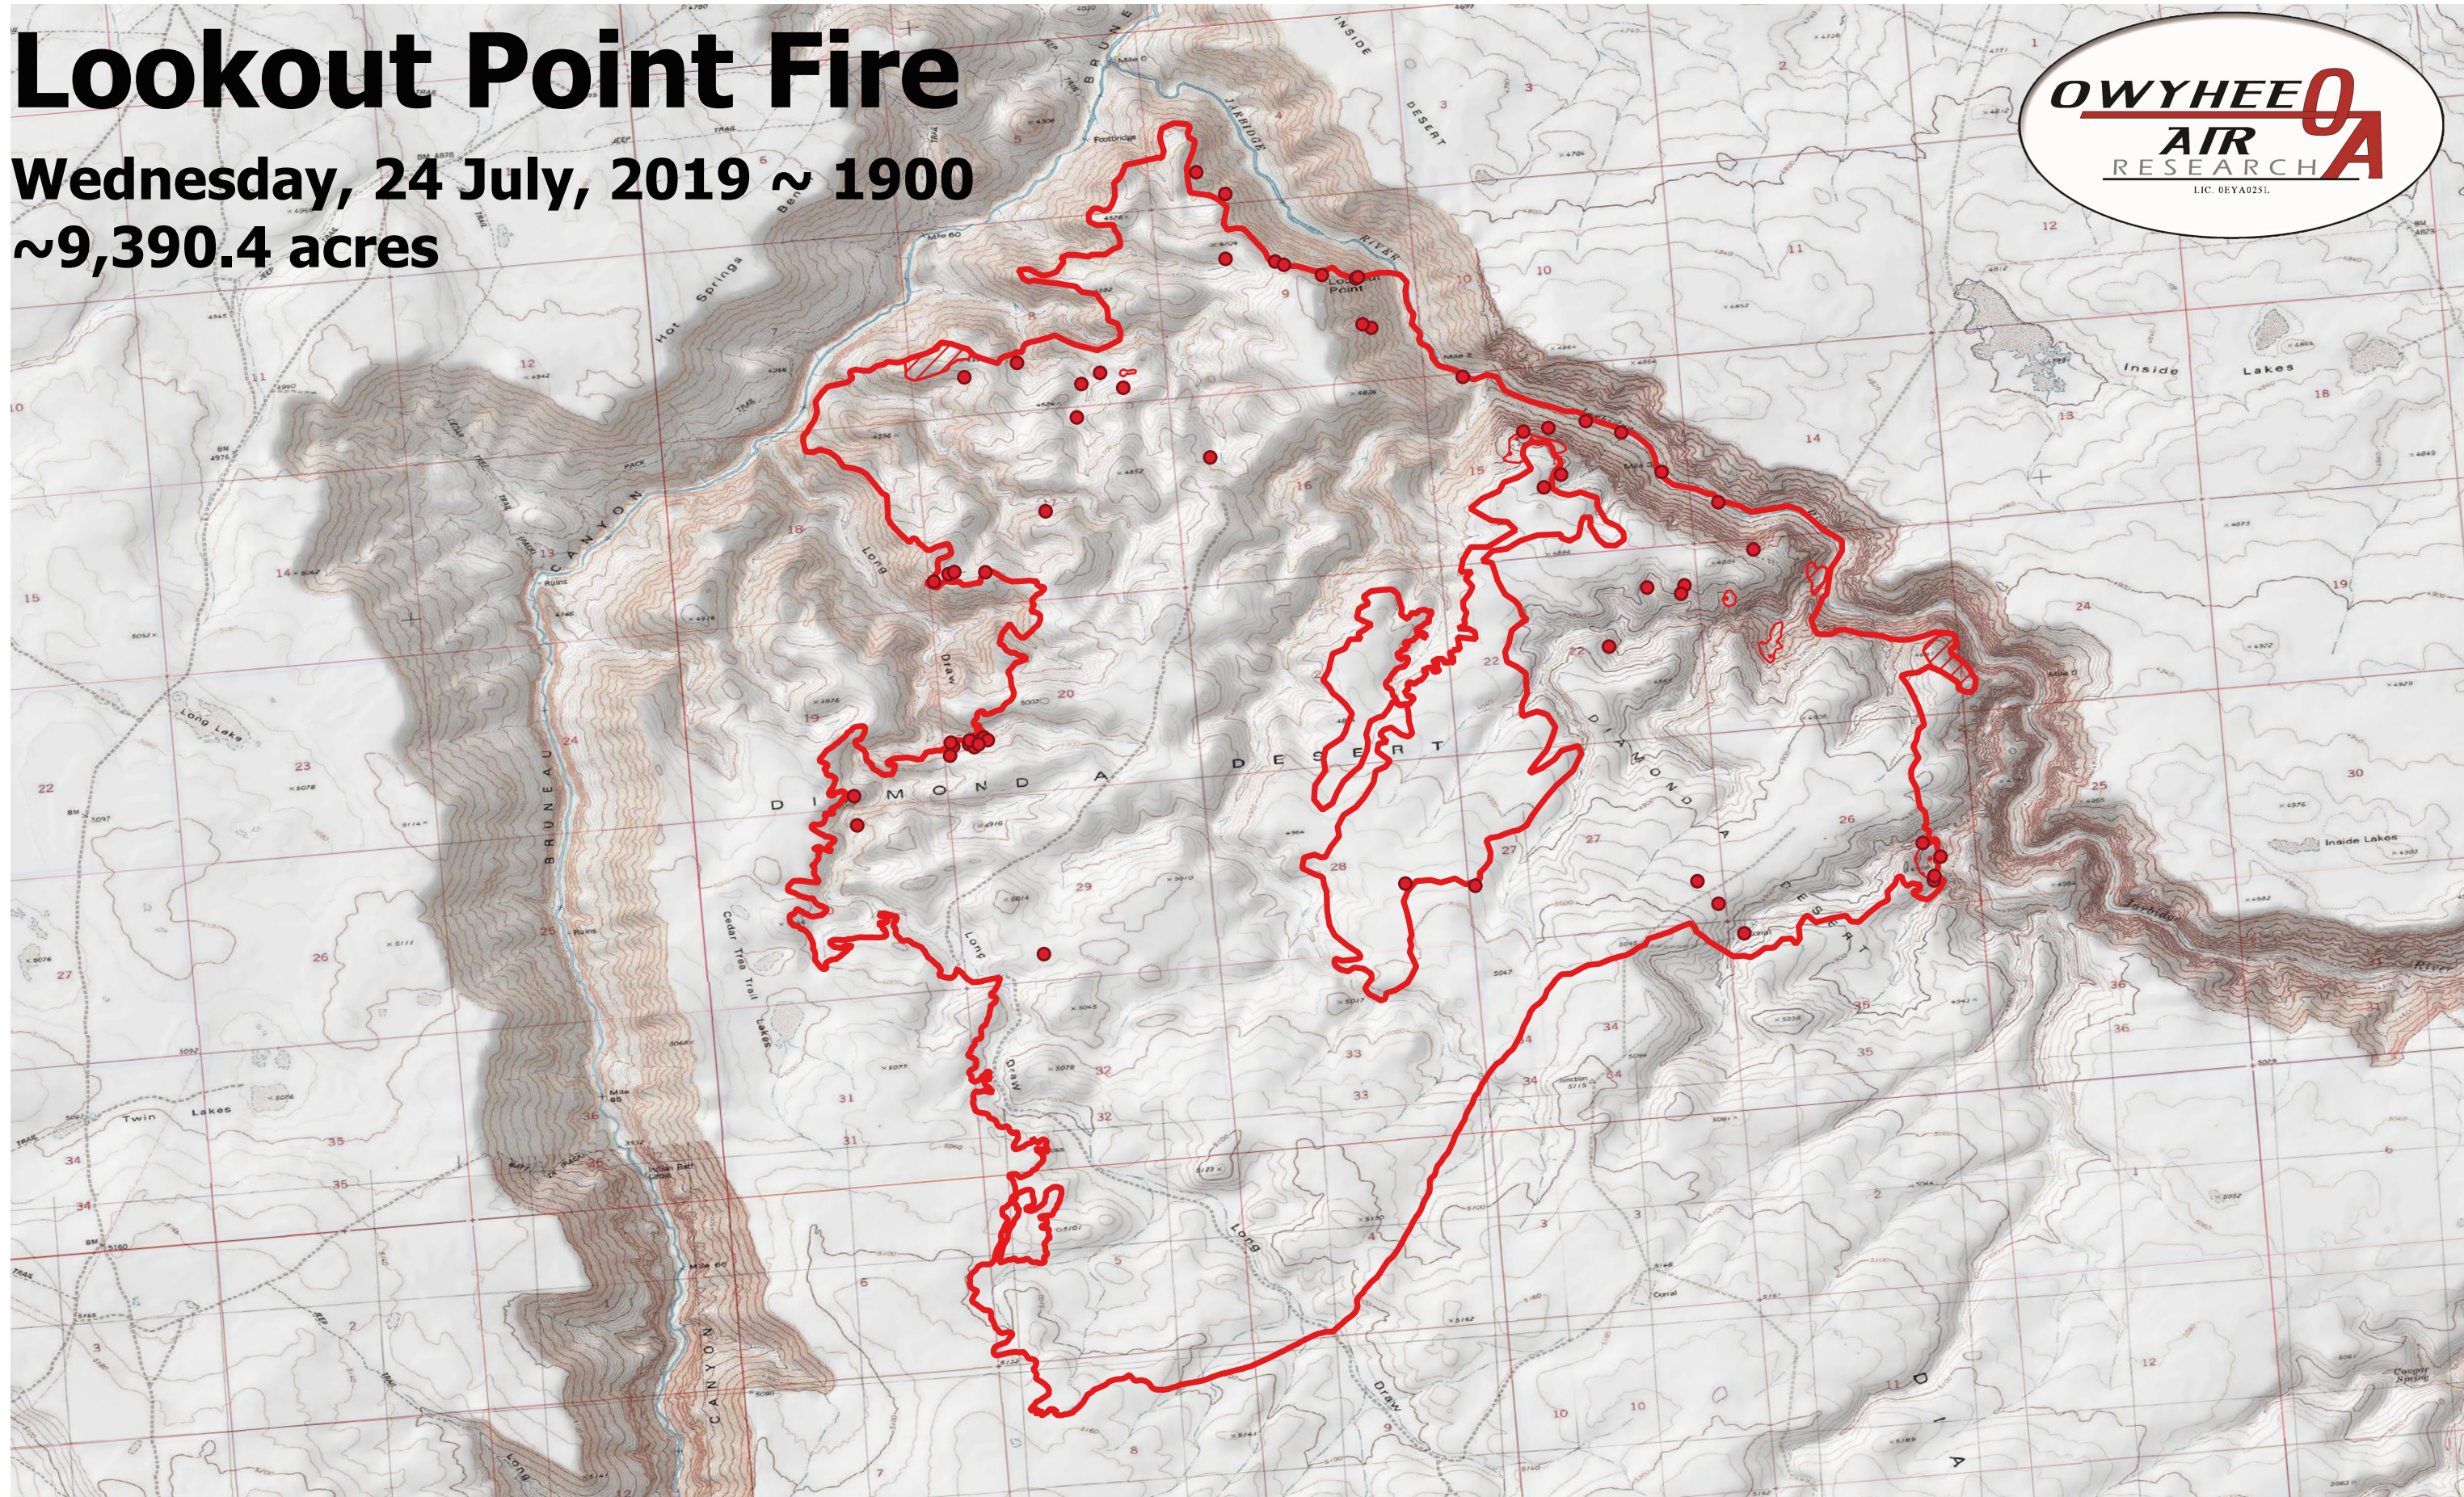

Lookout Point Fire

Wednesday, 24 July, 2019 ~ 1900

~9,390.4 acres

- Legend**
- IR Isolated Heat
 - ▨ IR Intense Heat
 - ⋯ IR Scattered Heat
 - ▭ Burn Perimeter

Scale: 1:27,500
Projection: WGS 84
Produced by Owyhee Air Research, Inc.
IR Interpreter: C. Merriman
fire@owyheear.com (208) 442-5405