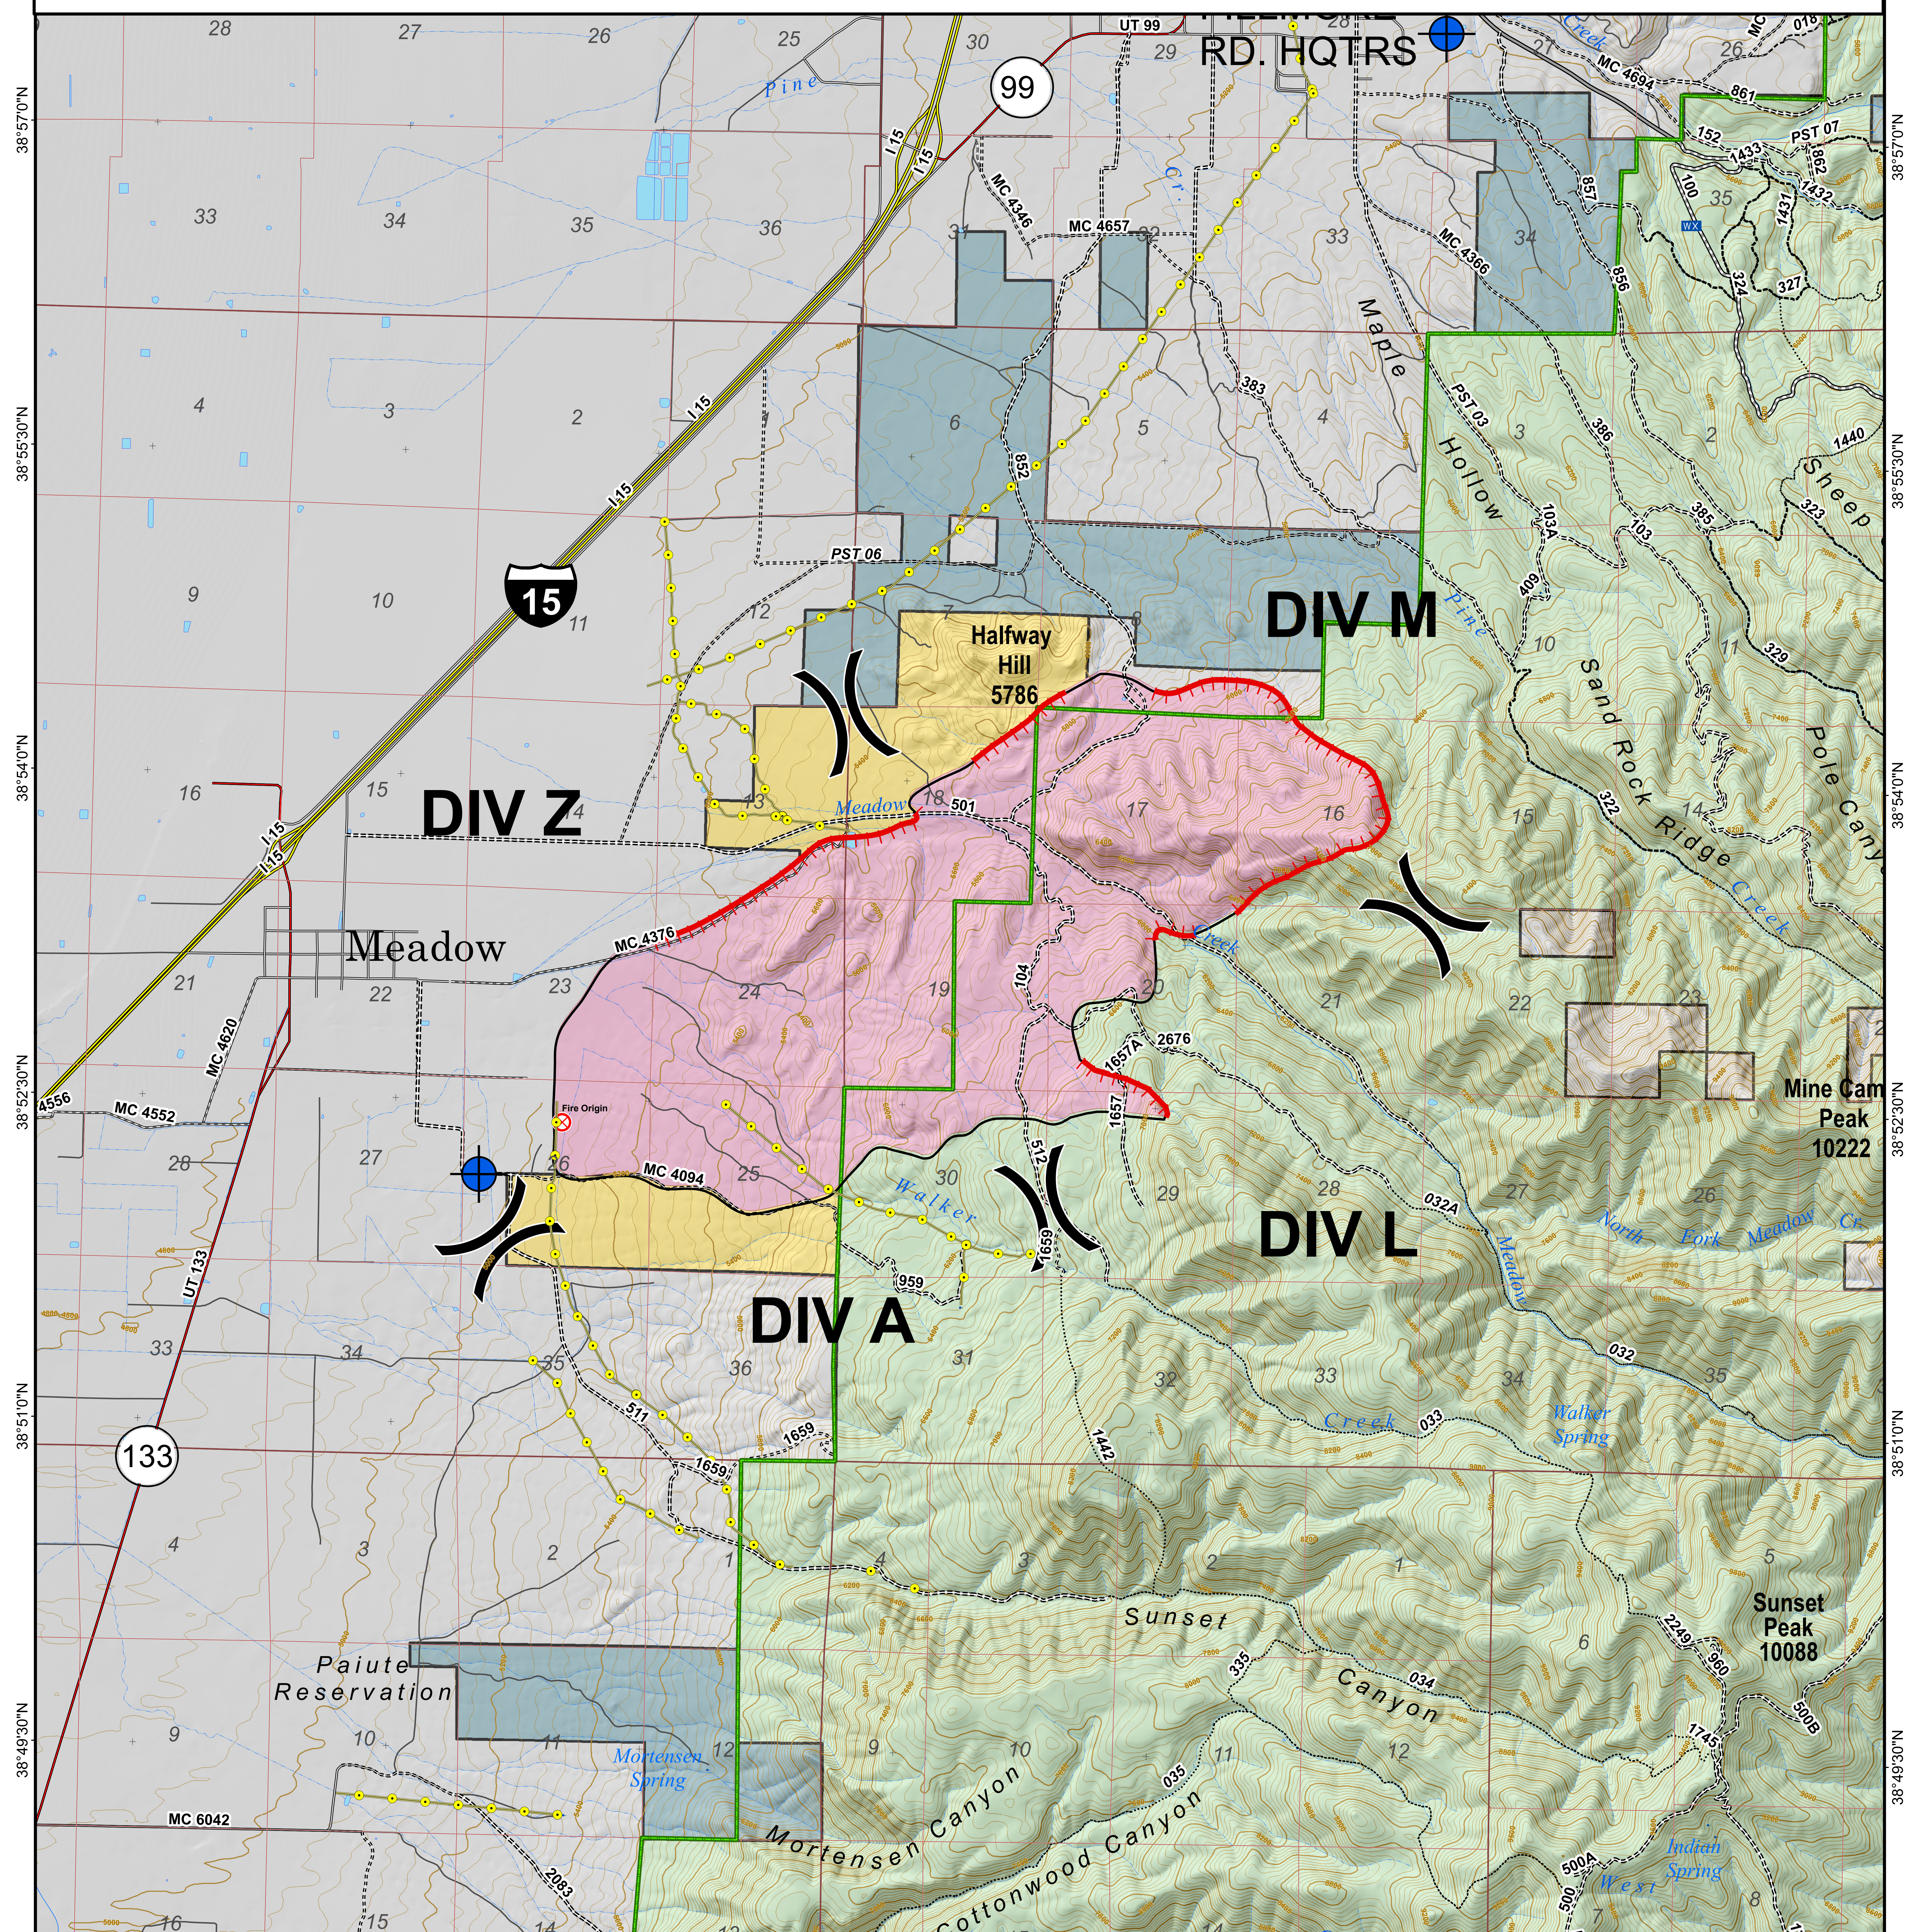

Briefing Map

Meadow Creek UT-SCS 190412

09/11/2019

Approx 4,154 acres
as of 09/09/2019 1300 hrs

Map Produced By:
mtoone
9/10/2019 18:10 hrs

- Uncontrolled Fire Edge
- Completed Line
- Wildfire Daily Fire Perimeter
- Fire Origin
- Division Break

- Forest Boundary
- County Lines
- US Forest Service (USFS)
- Bureau of Land Management (BLM)
- State Parks, Recreation and Wildlife
- Private

Legend