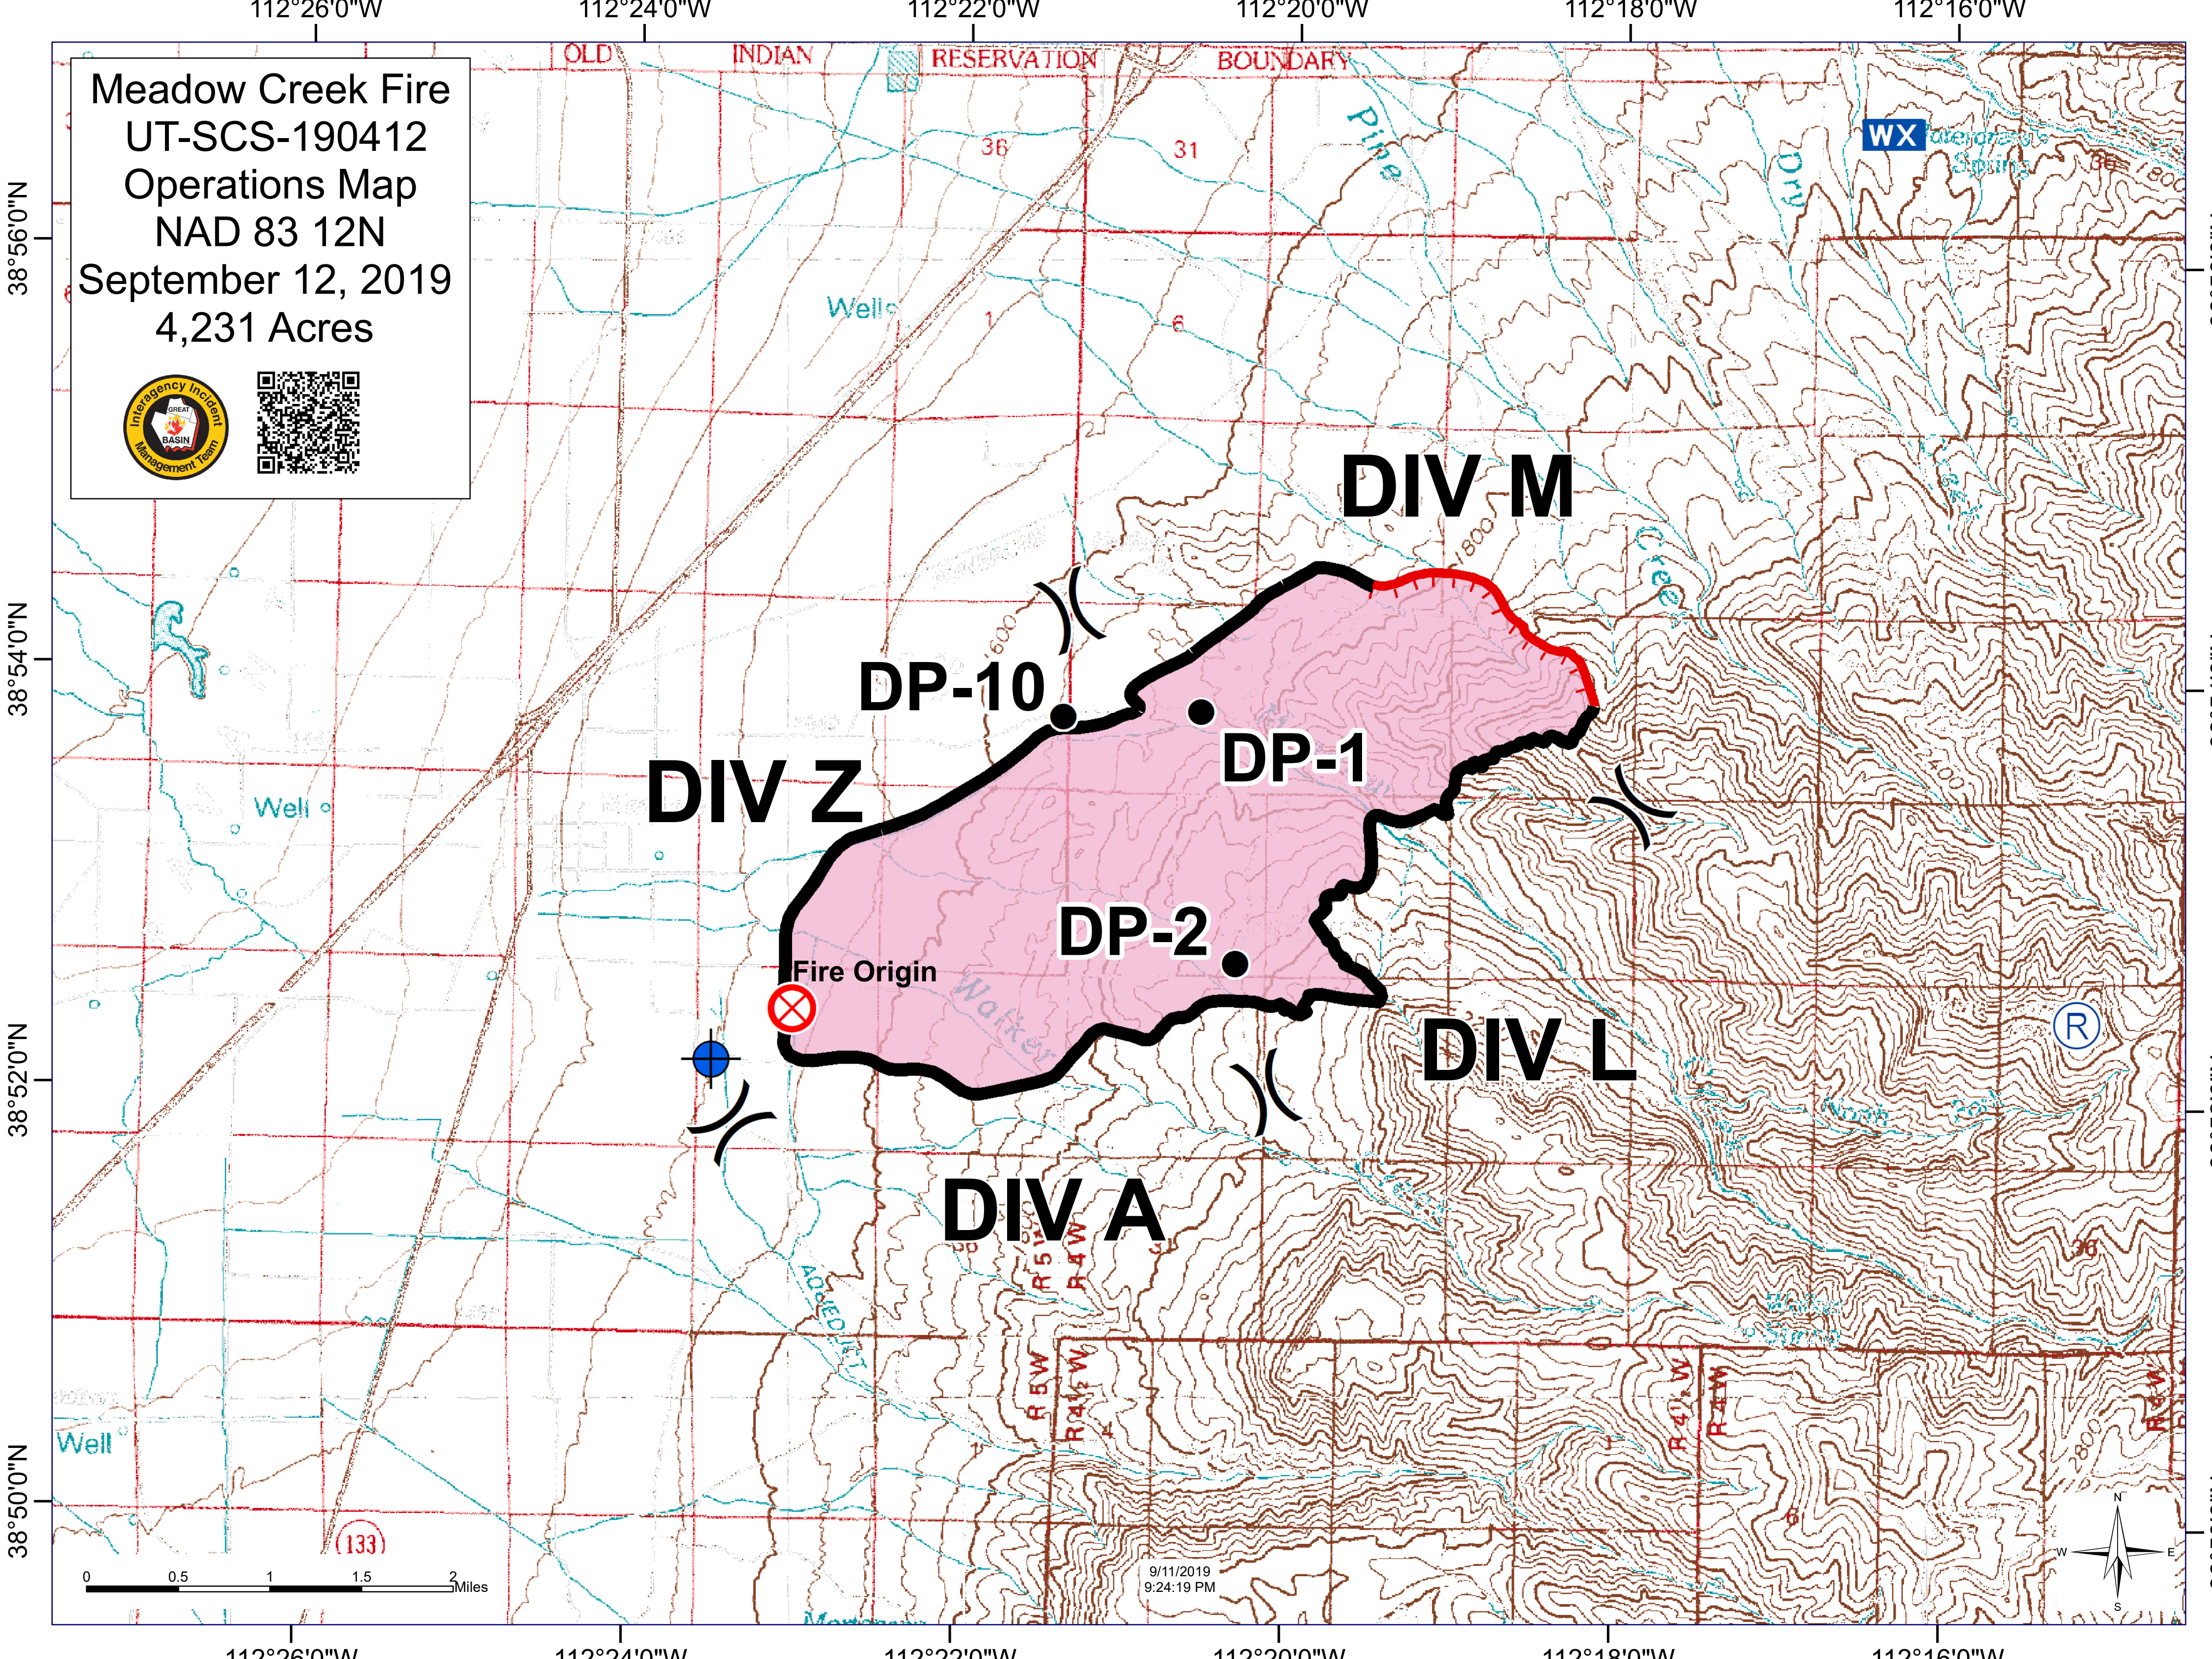

Meadow Creek Fire
UT-SCS-190412
Operations Map
NAD 83 12N
September 12, 2019
4,231 Acres

9/11/2019
9:24:19 PM