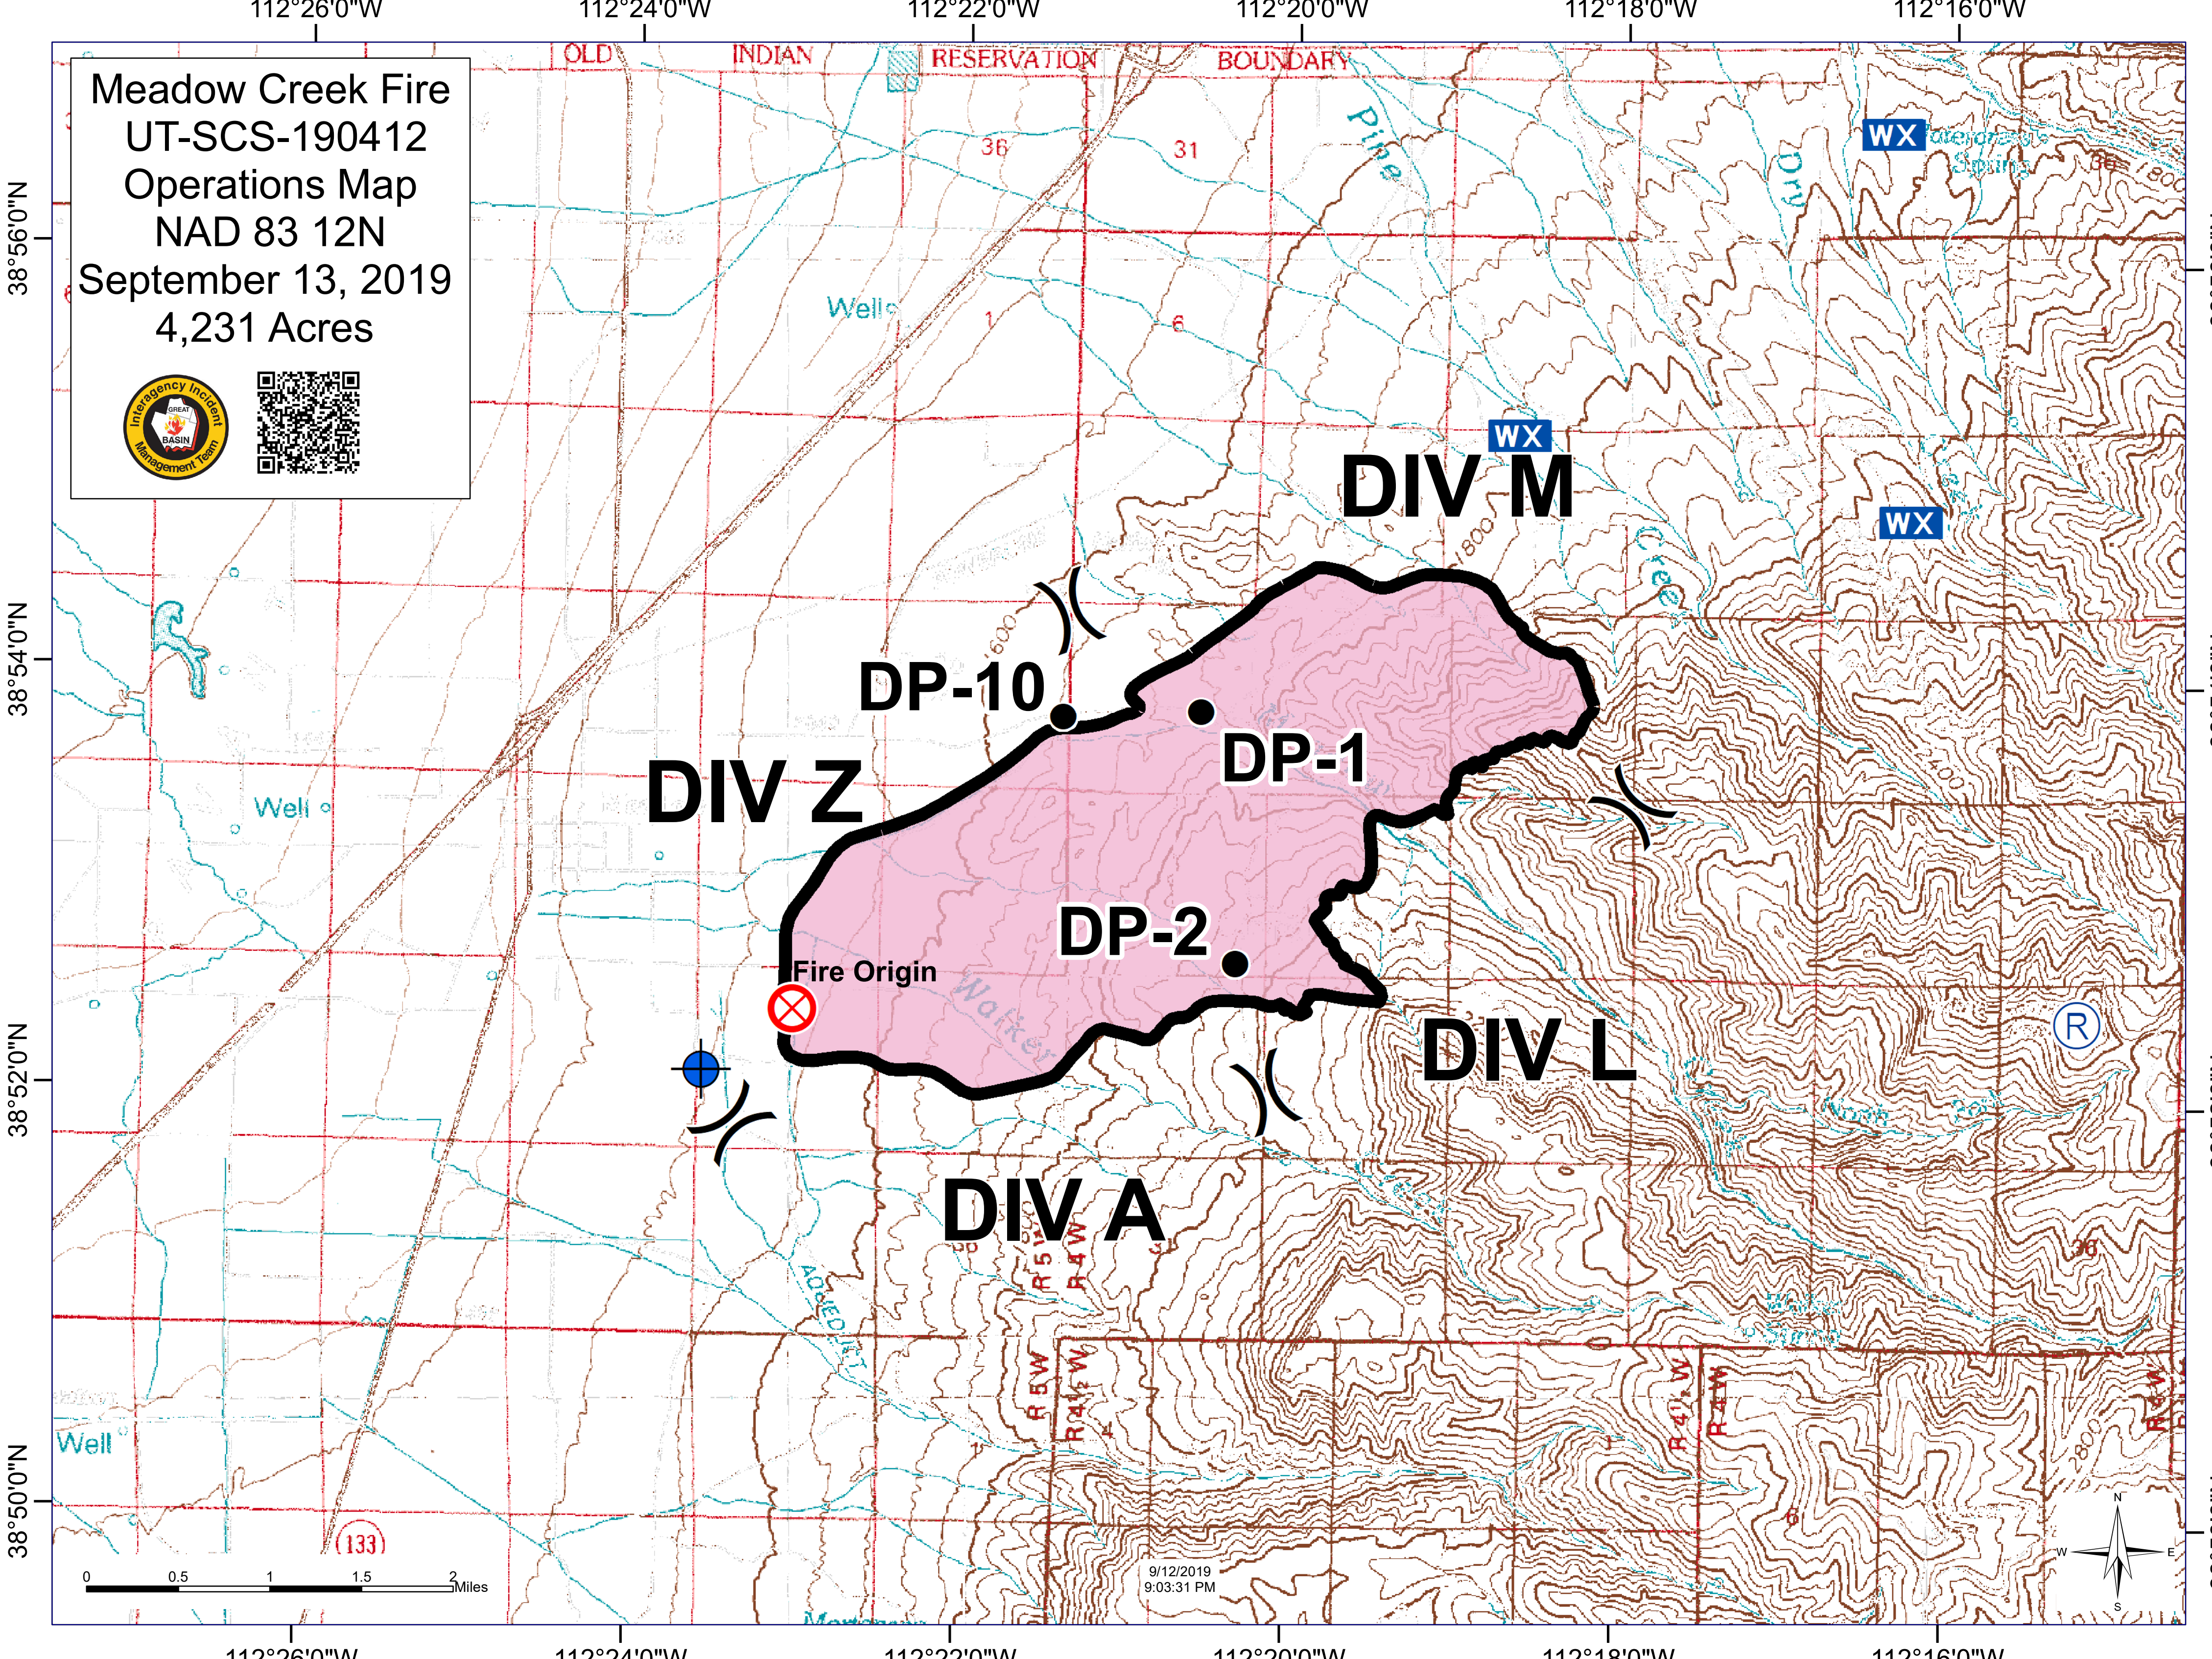

Meadow Creek Fire
UT-SCS-190412
Operations Map
NAD 83 12N
September 13, 2019
4,231 Acres

9/12/2019
9:03:31 PM