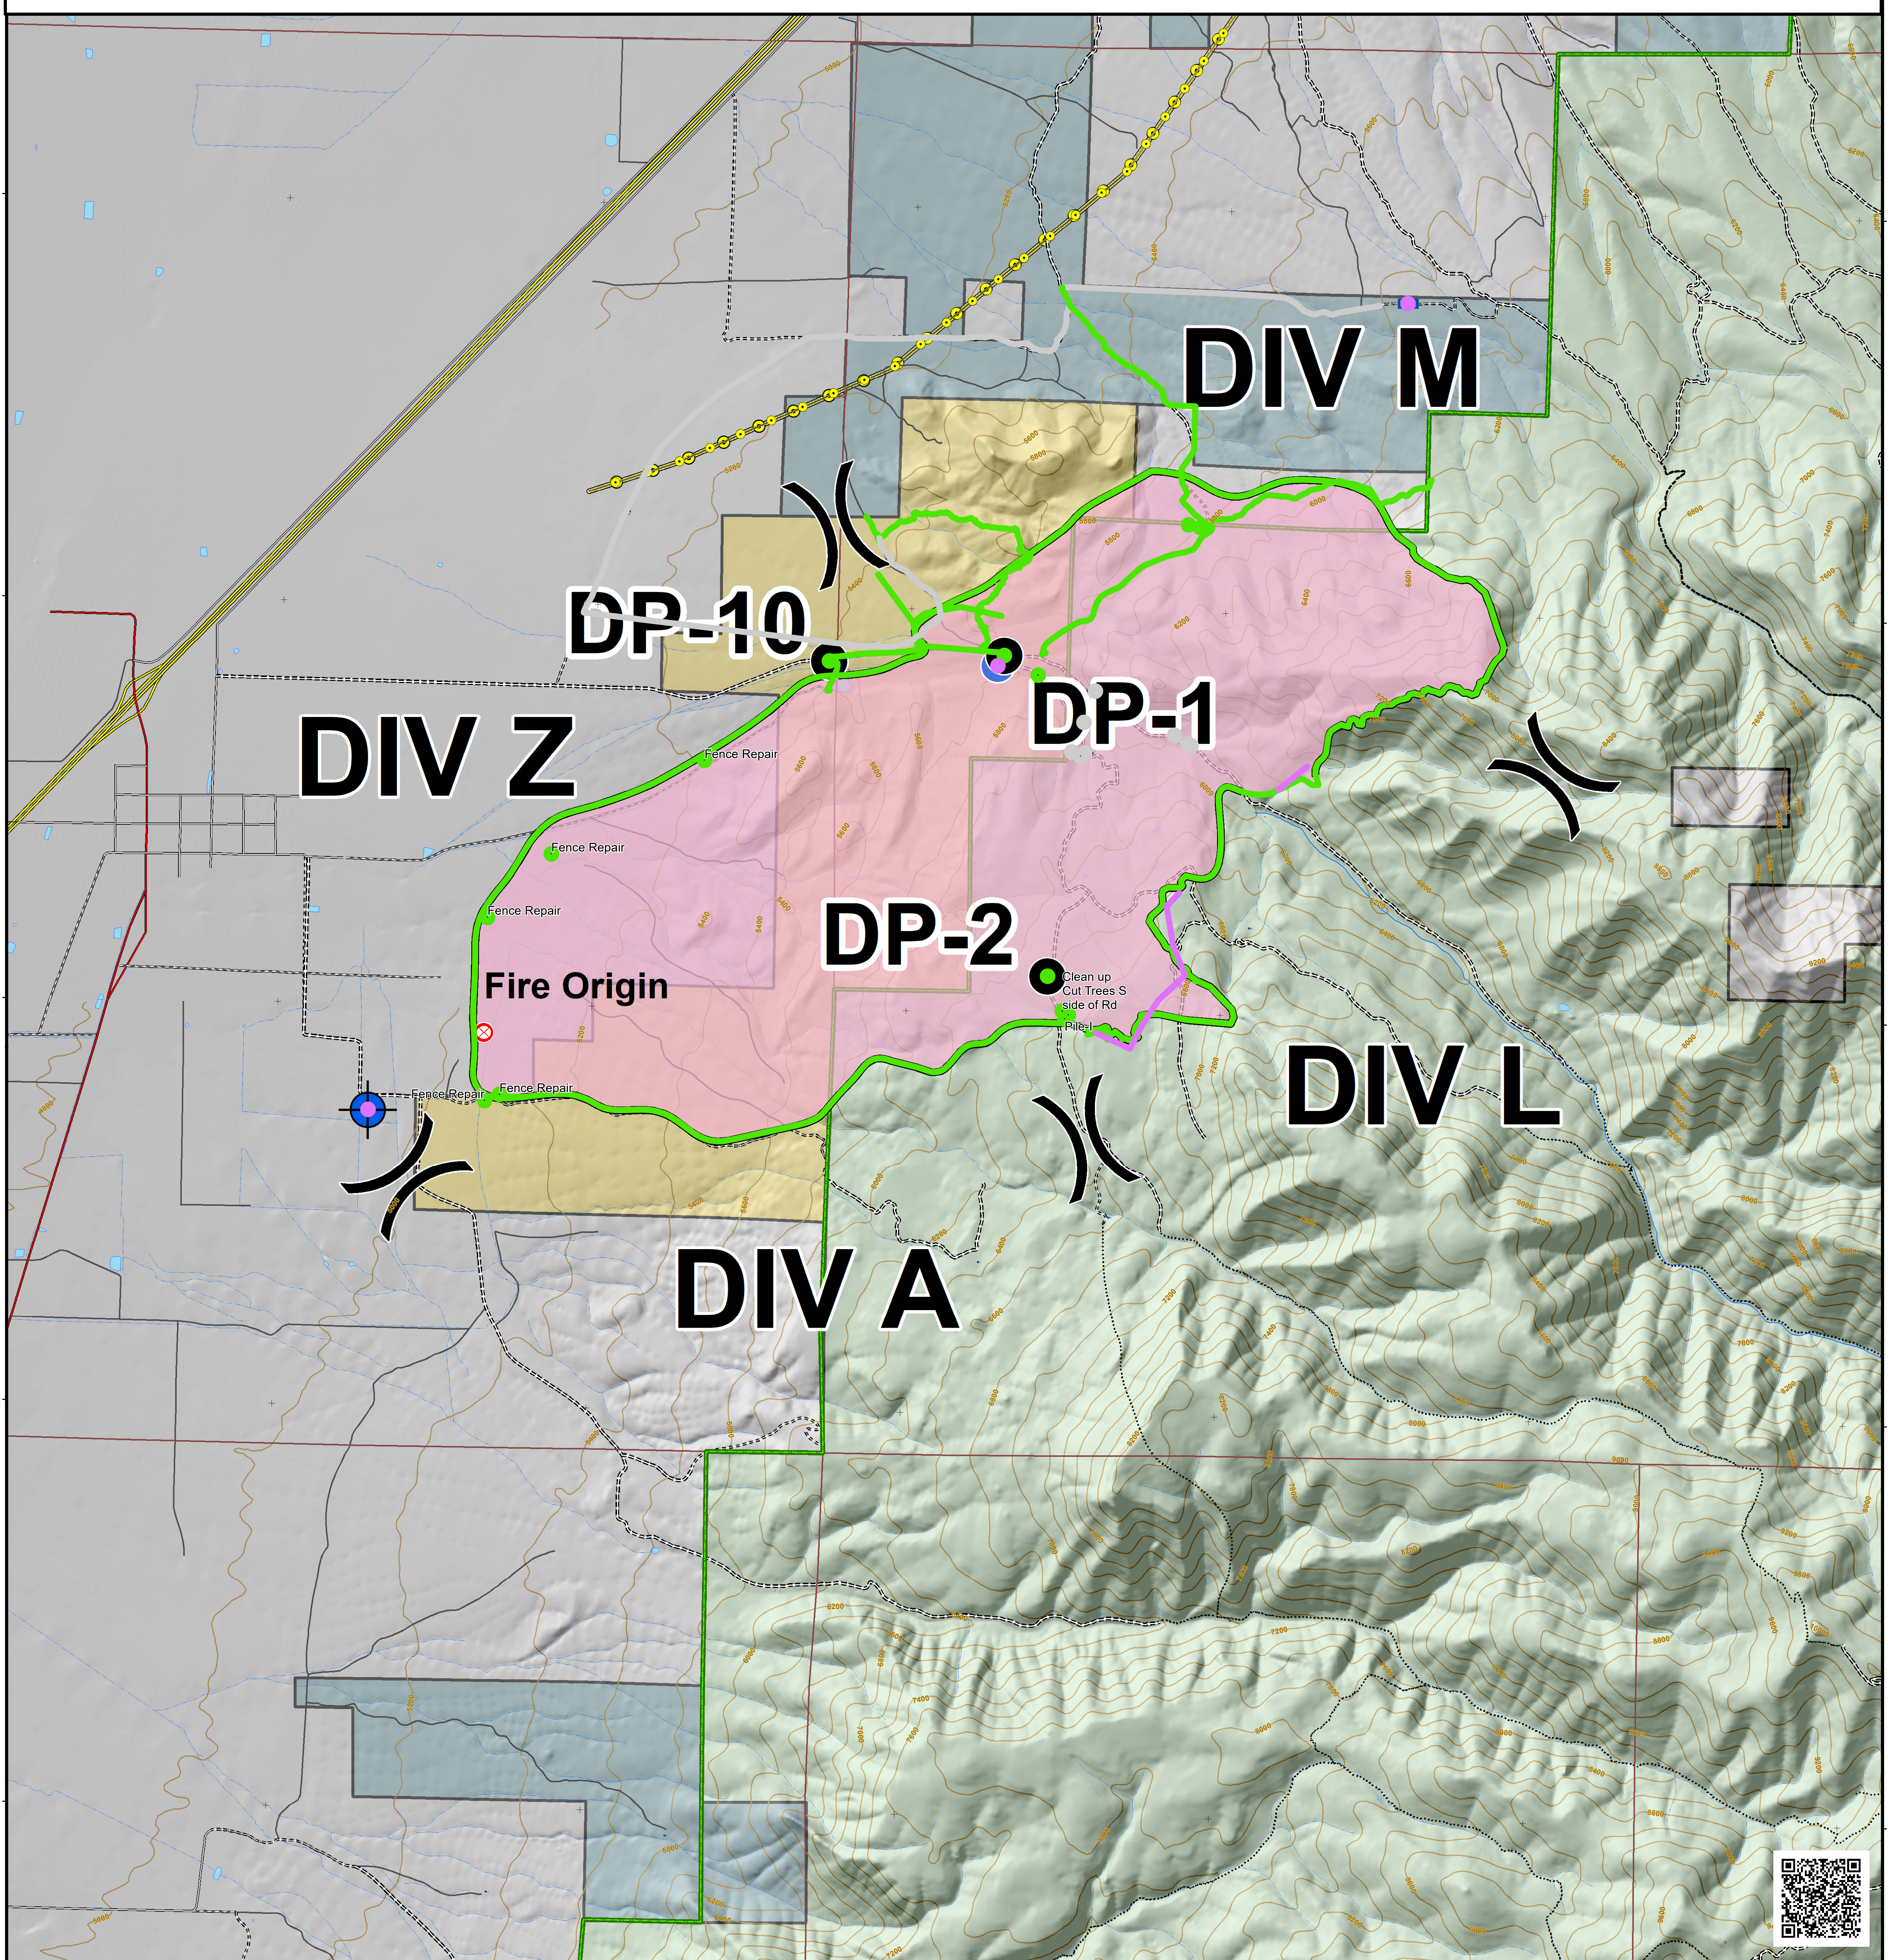

# Repair Briefing Map

## Meadow Creek UT-SCS 190412

### 09/14/2019

Approx 4,231 acres  
as of 09/12/2019 0032 hrs

9/14/2019 21:55 hrs  
Map Produced By:  
dpurdewilliams

- |                     |                               |                                  |                                      |                                      |
|---------------------|-------------------------------|----------------------------------|--------------------------------------|--------------------------------------|
| Dip Site            | Landmark                      | Completed - Inspected            | Completed - Inspected                | Forest Boundary                      |
| Mobile Weather Unit | Drop Point                    | Completed - Ready for Inspection | Completed - Ready for Inspection     | County Lines                         |
| Fire Origin         | Fire Origin                   | In Progress                      | In Progress                          | US Forest Service (USFS)             |
| Gate                | Division Break                | Repair Needed                    | Repair Needed                        | Bureau of Land Management (BLM)      |
| Helispot            | Completed Line                | No Repair Needed                 | No Repair Needed                     | State Parks, Recreation and Wildlife |
|                     | Wildfire Daily Fire Perimeter | Other - See Comments             | Other - Local Agencies Will Complete | Private                              |
|                     | Power Transmission Lines      | Unknown                          | Unknown                              |                                      |