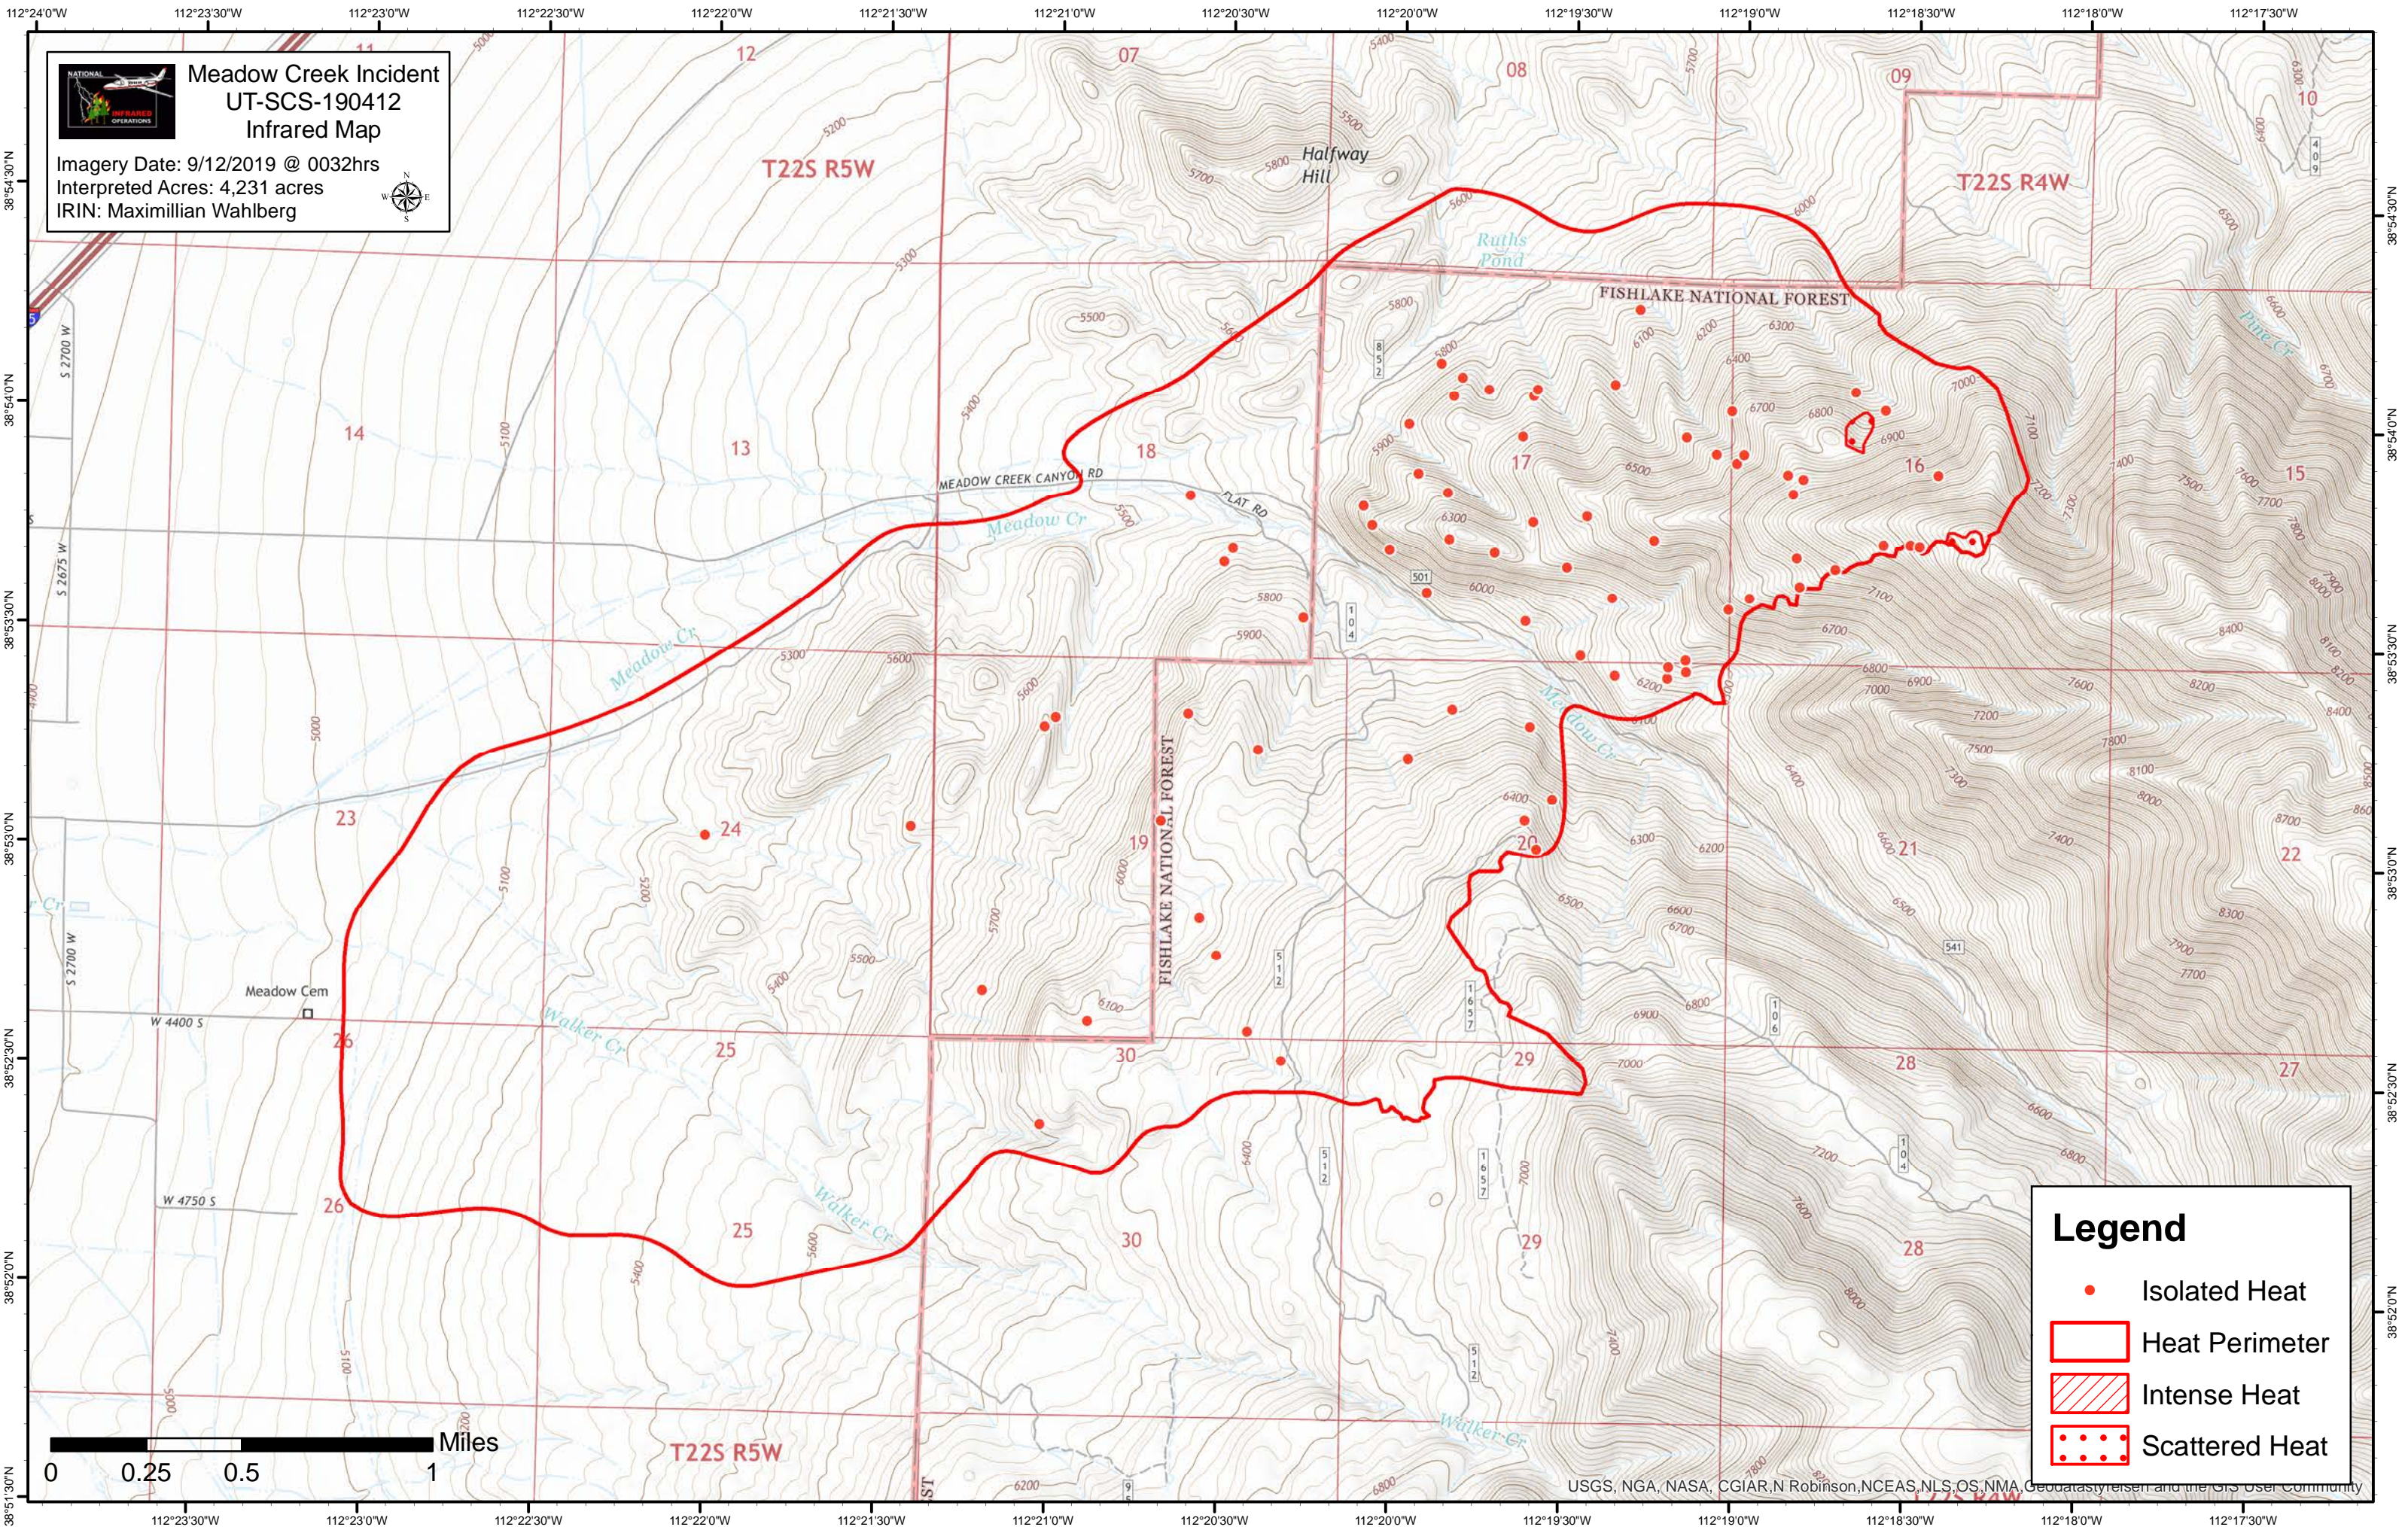

Meadow Creek Incident
UT-SCS-190412
Infrared Map

Imagery Date: 9/12/2019 @ 0032hrs
 Interpreted Acres: 4,231 acres
 IRIN: Maximillian Wahlberg

Legend

- Isolated Heat
- Heat Perimeter
- Intense Heat
- Scattered Heat