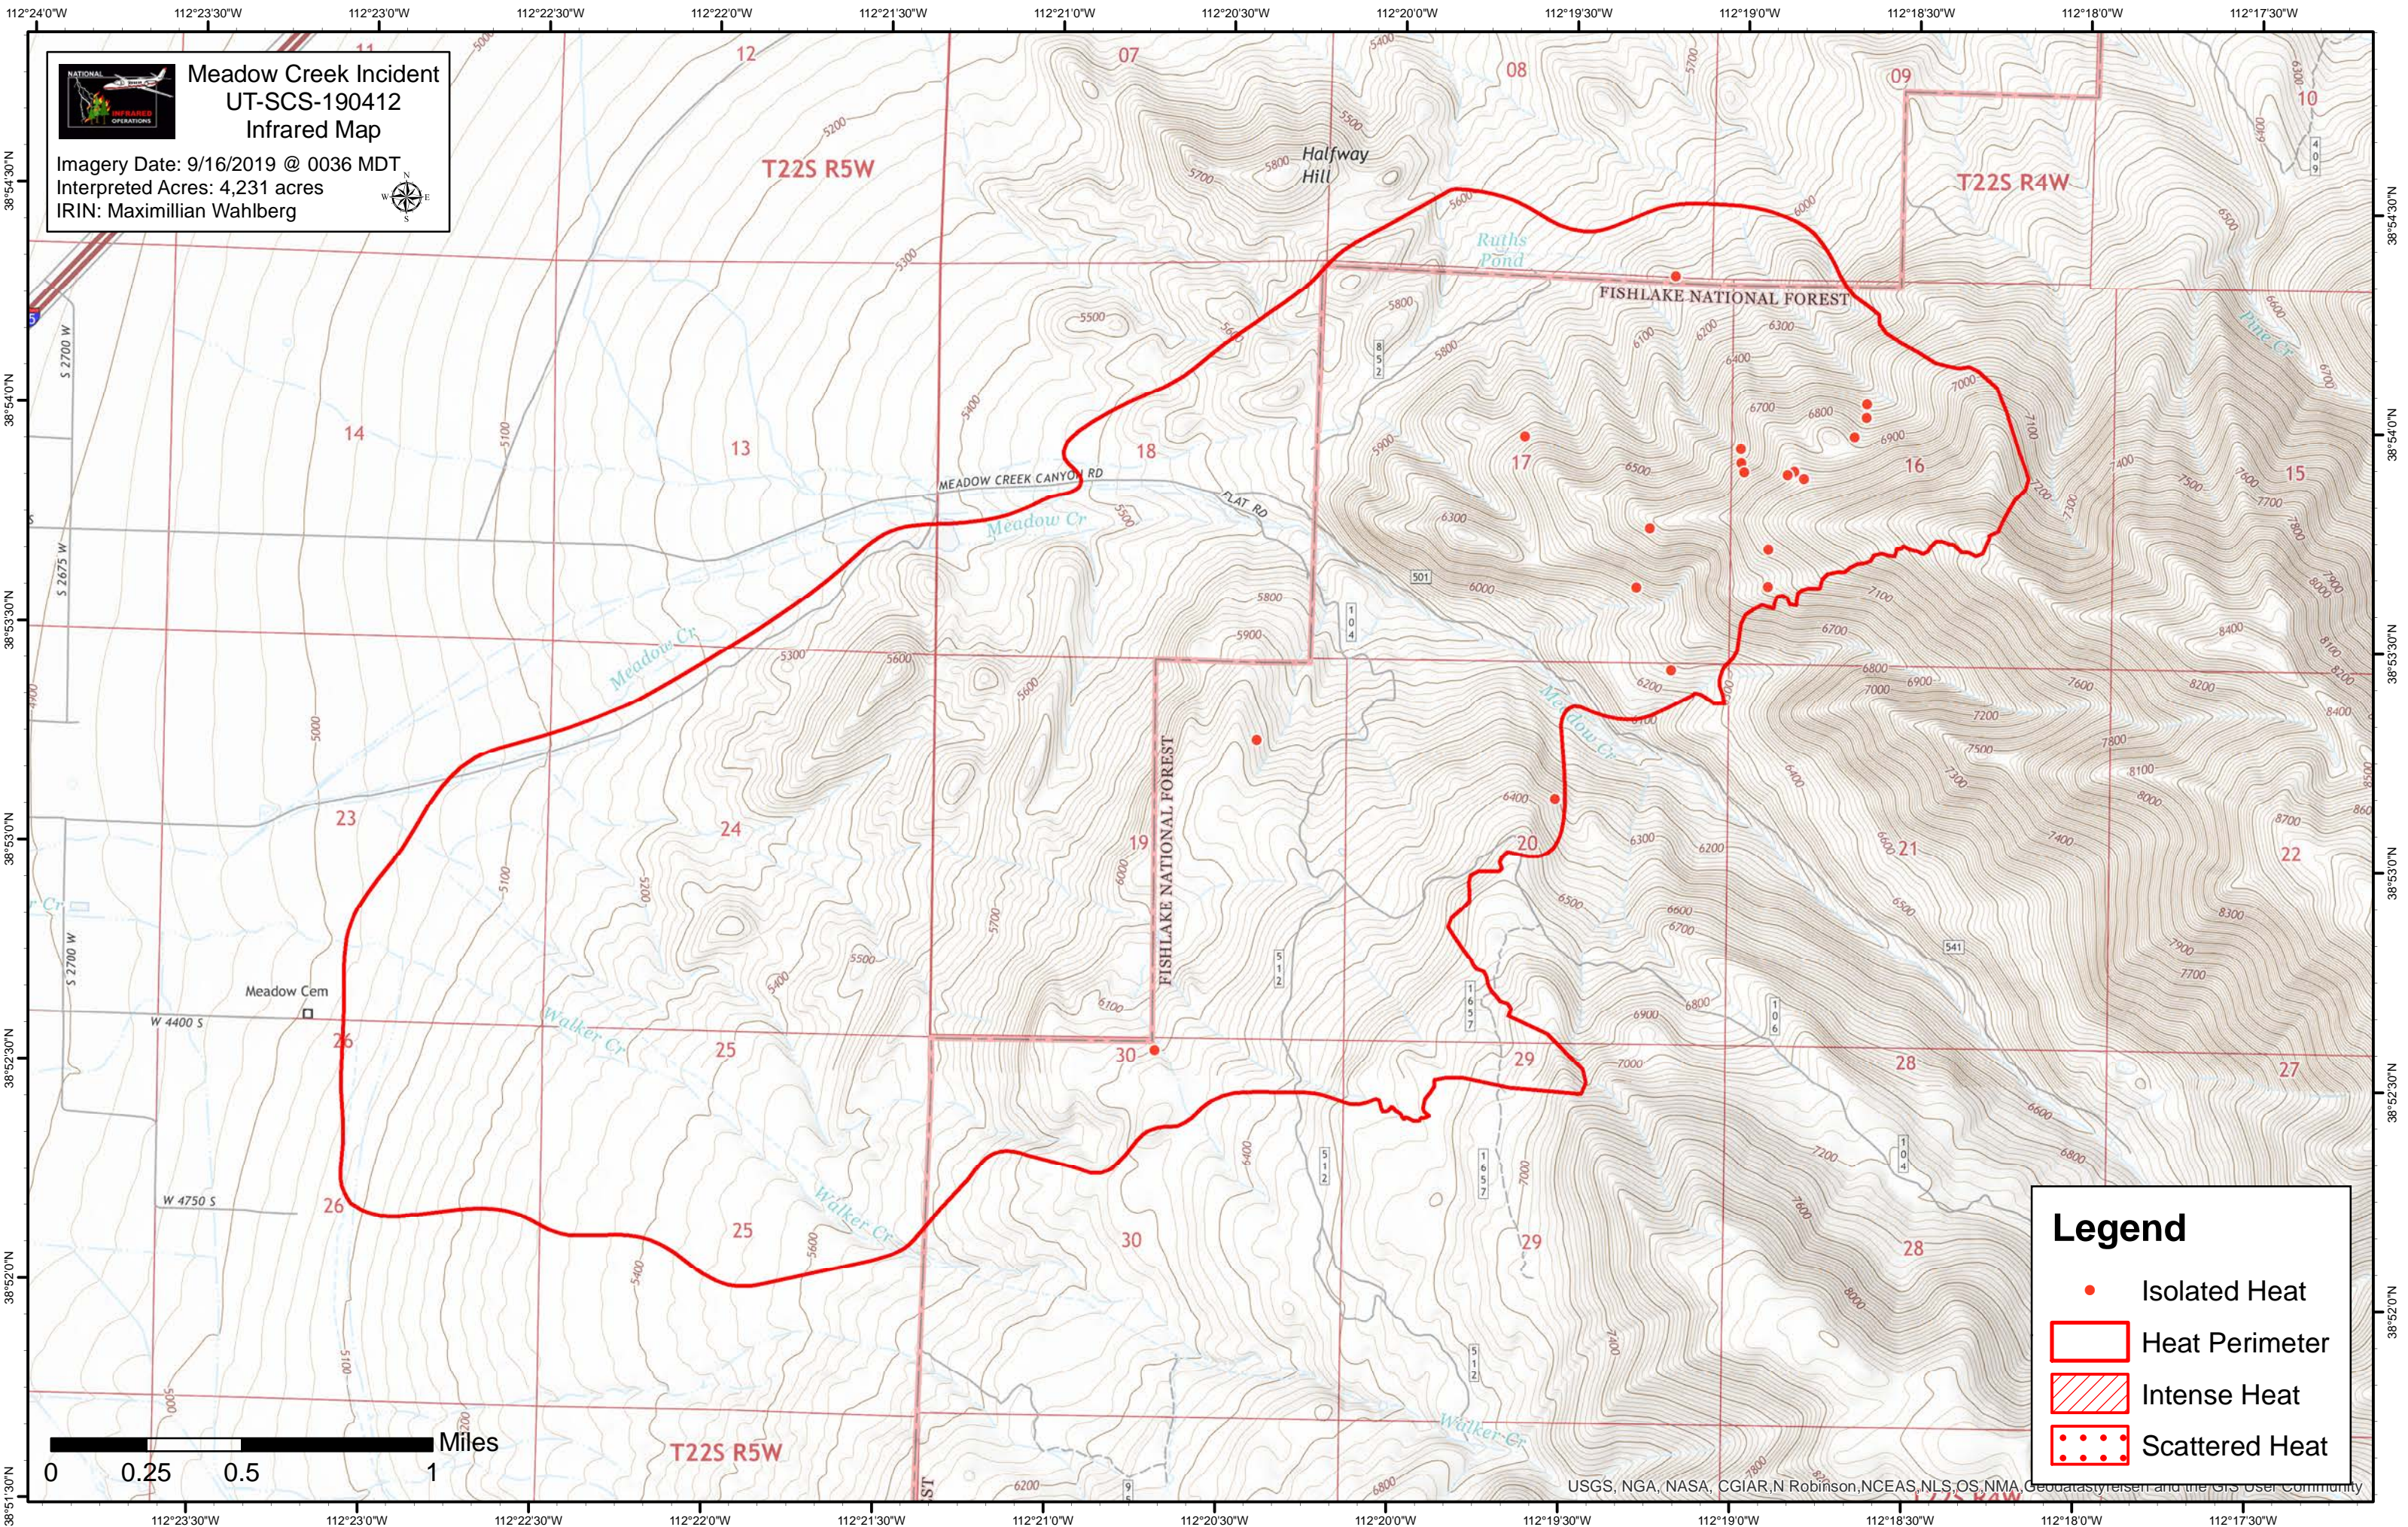

Meadow Creek Incident
UT-SCS-190412
Infrared Map

Imagery Date: 9/16/2019 @ 0036 MDT
 Interpreted Acres: 4,231 acres
 IRIN: Maximillian Wahlberg

Legend

- Isolated Heat
- Heat Perimeter
- Intense Heat
- Scattered Heat