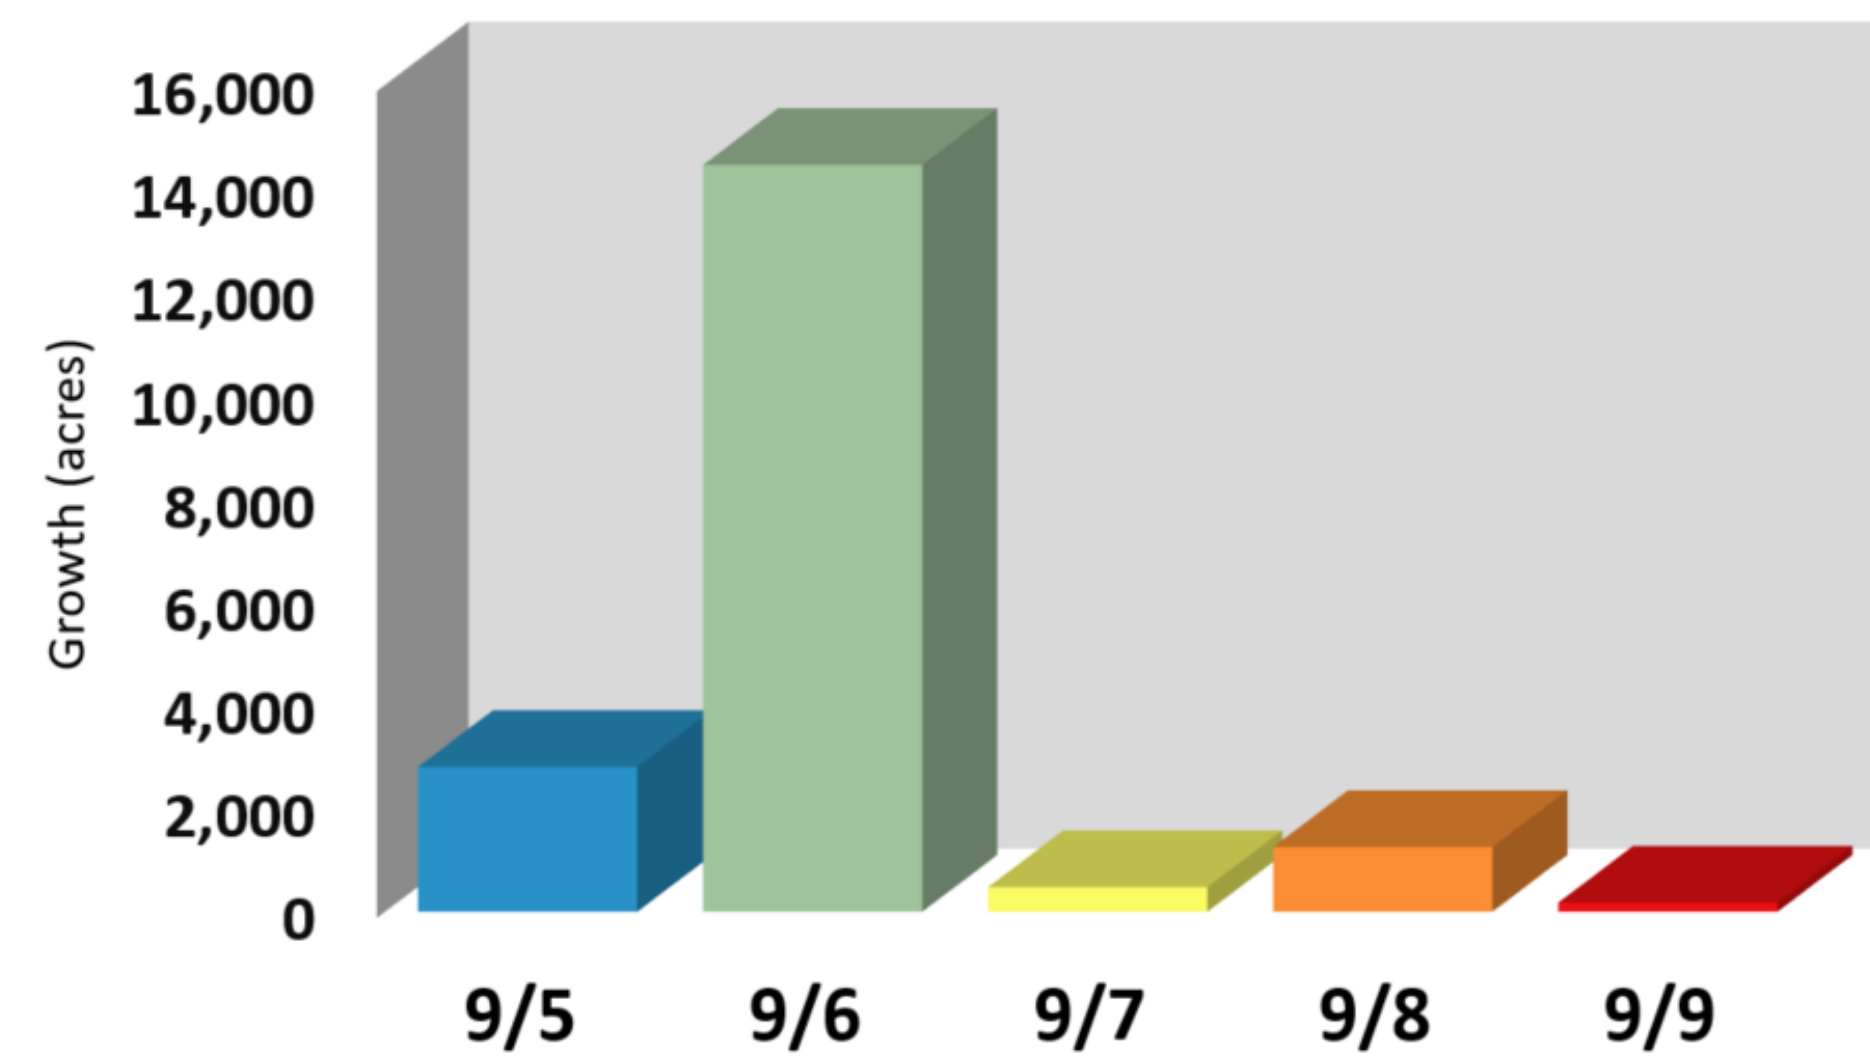

**Neck  
Progression**  
UT-CCD-000596  
September 11, 2019

Team 7

		Growth Ac.	Total Ac.
	9/5	2,800	2,800
	9/6	14,452	17,252
	9/7	474	17,726
	9/8	1,251	18,977
	9/9	174	19,151

nataliejweda  
9/10/2019, 19:02 Hrs  
**PROGRESSION**

Coordinate System: NAD 1983 UTM Zone 12N  
Arch E Map Scale: 1:20,684, 1 inch = 1,724 feet

0 0.5 1 2 Miles

NORTH