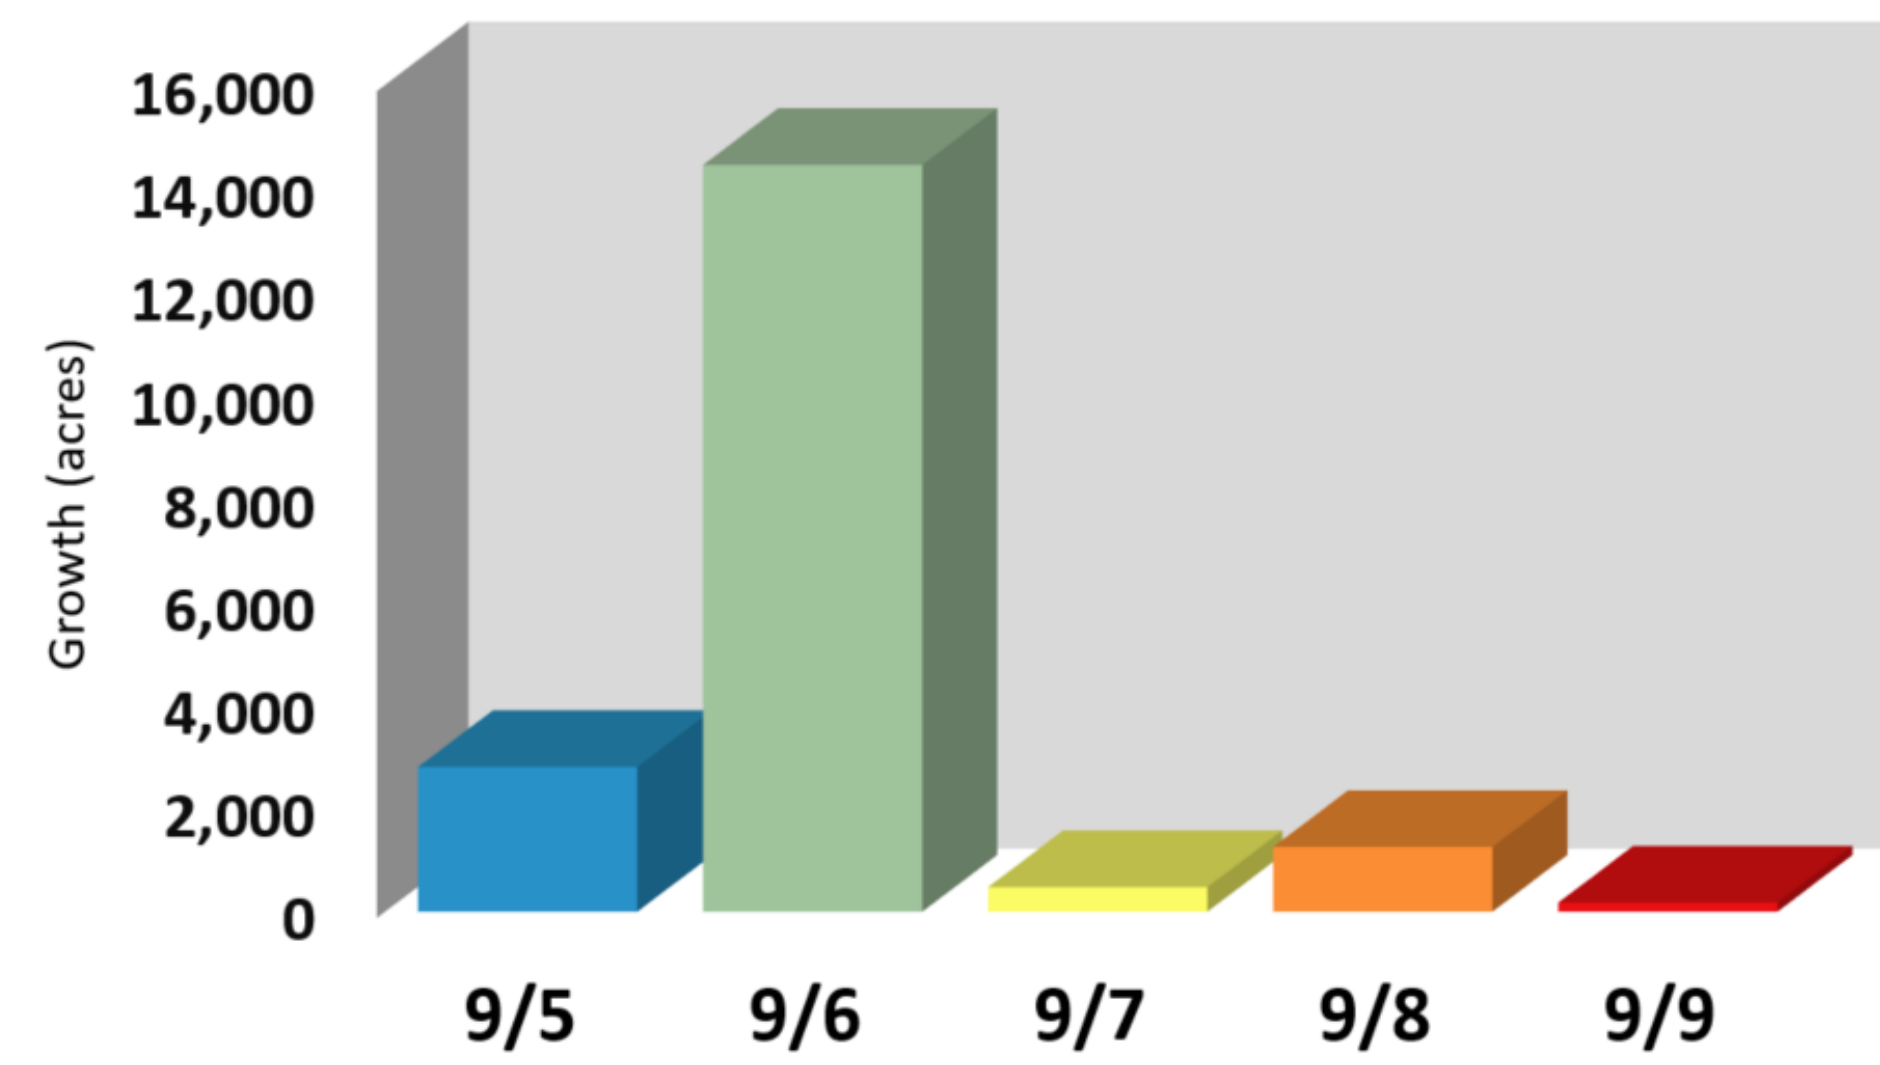

# Neck Progression

UT-CCD-000596  
September 14, 2019

 Fire Origin  
  
 Team 7  

		Growth Ac.	Total Ac.
	9/5	2,800	2,800
	9/6	14,452	17,252
	9/7	474	17,726
	9/8	1,251	18,977
	9/9	174	19,151

nataliejweda  
 9/12/2019, 15:43 Hrs  
**PROGRESSION**  
 Coordinate System: NAD 1983 UTM Zone 12N  
 Arch E Map Scale: 1:20,684, 1 inch = 1,724 feet  
