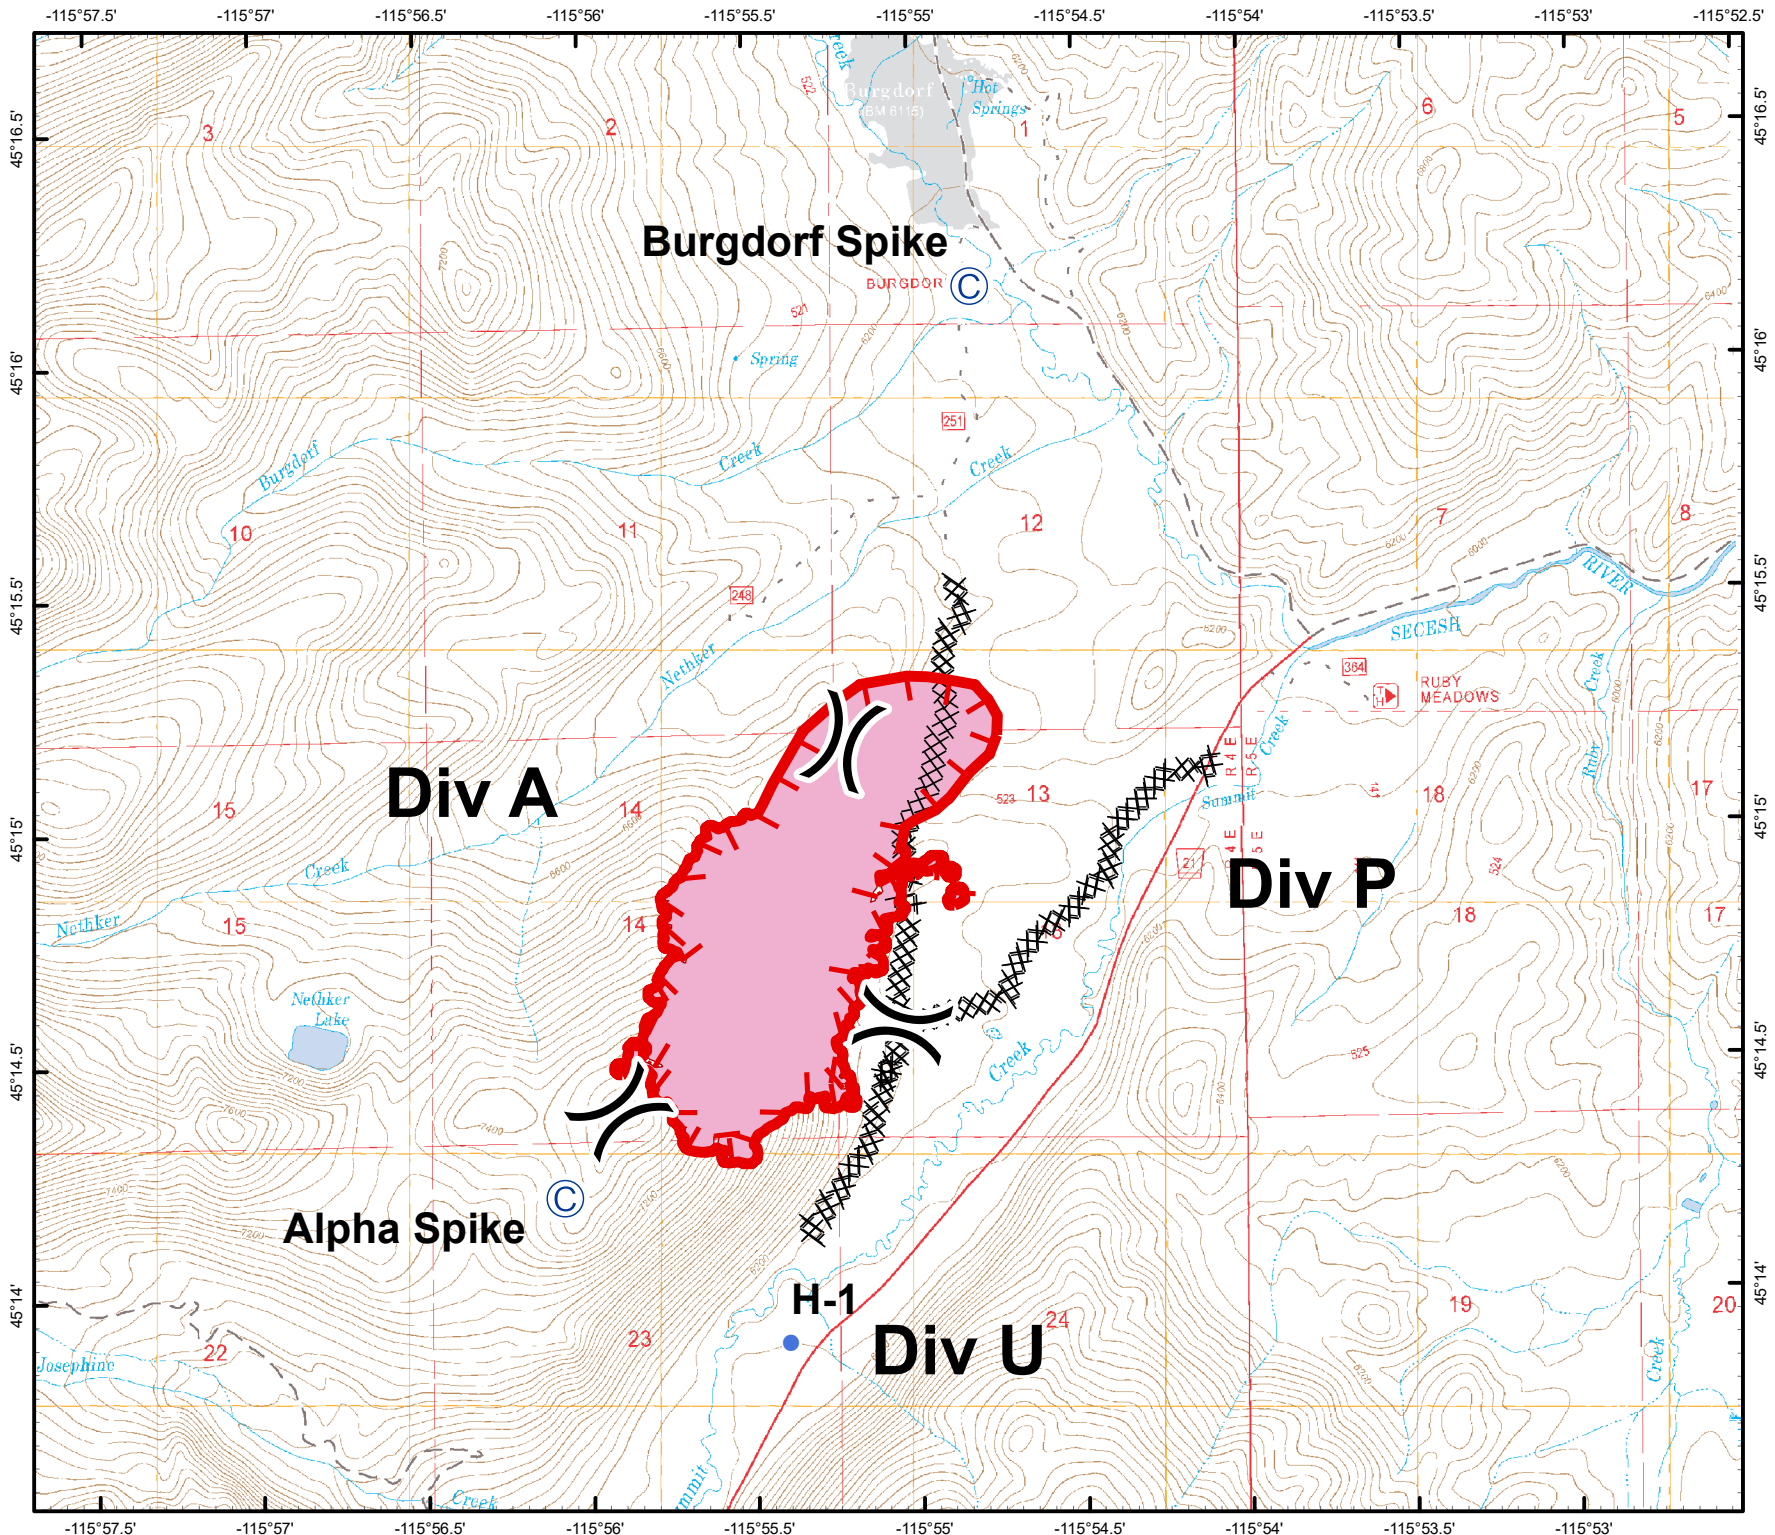

IAP Map Nethker Fire

375 Acres
GIS Mapping/WAG
ID-PAF-000500
August 7, 2019

-  Camp
-  Helispot
-  Division Break
-  Uncontrolled Fire Edge
-  Completed Dozer Line