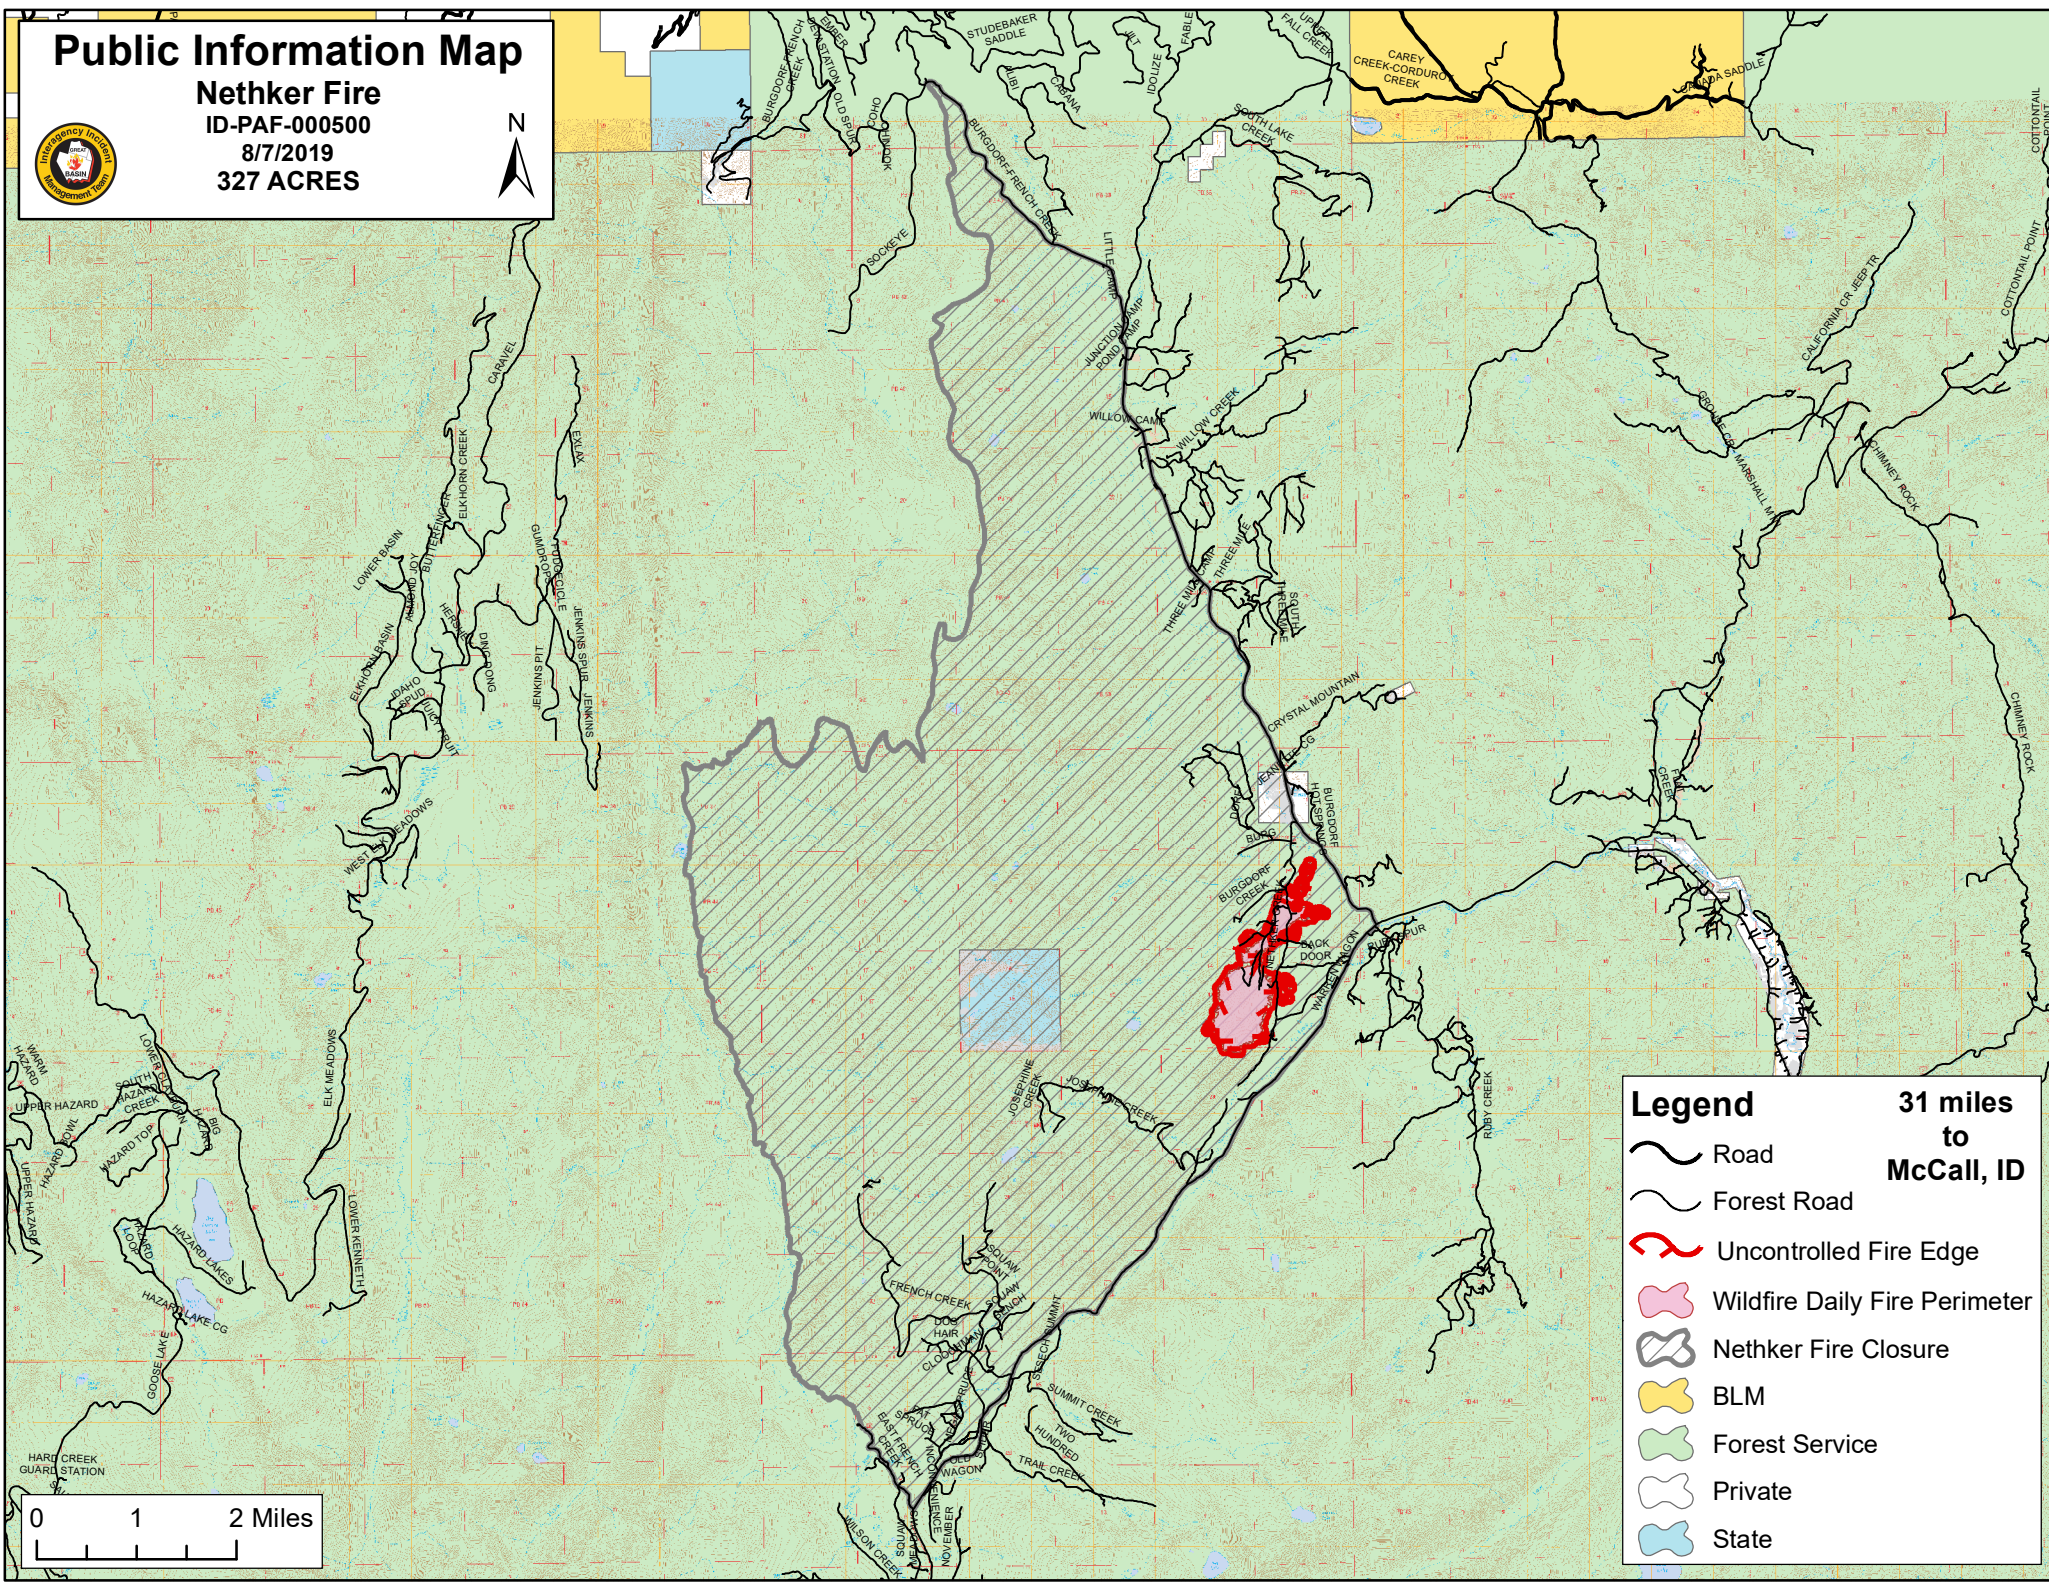

Public Information Map

Nethker Fire

ID-PAF-000500

8/7/2019

327 ACRES

Legend

- Road
- Forest Road
- Uncontrolled Fire Edge
- Wildfire Daily Fire Perimeter
- Nethker Fire Closure
- BLM
- Forest Service
- Private
- State

31 miles to McCall, ID