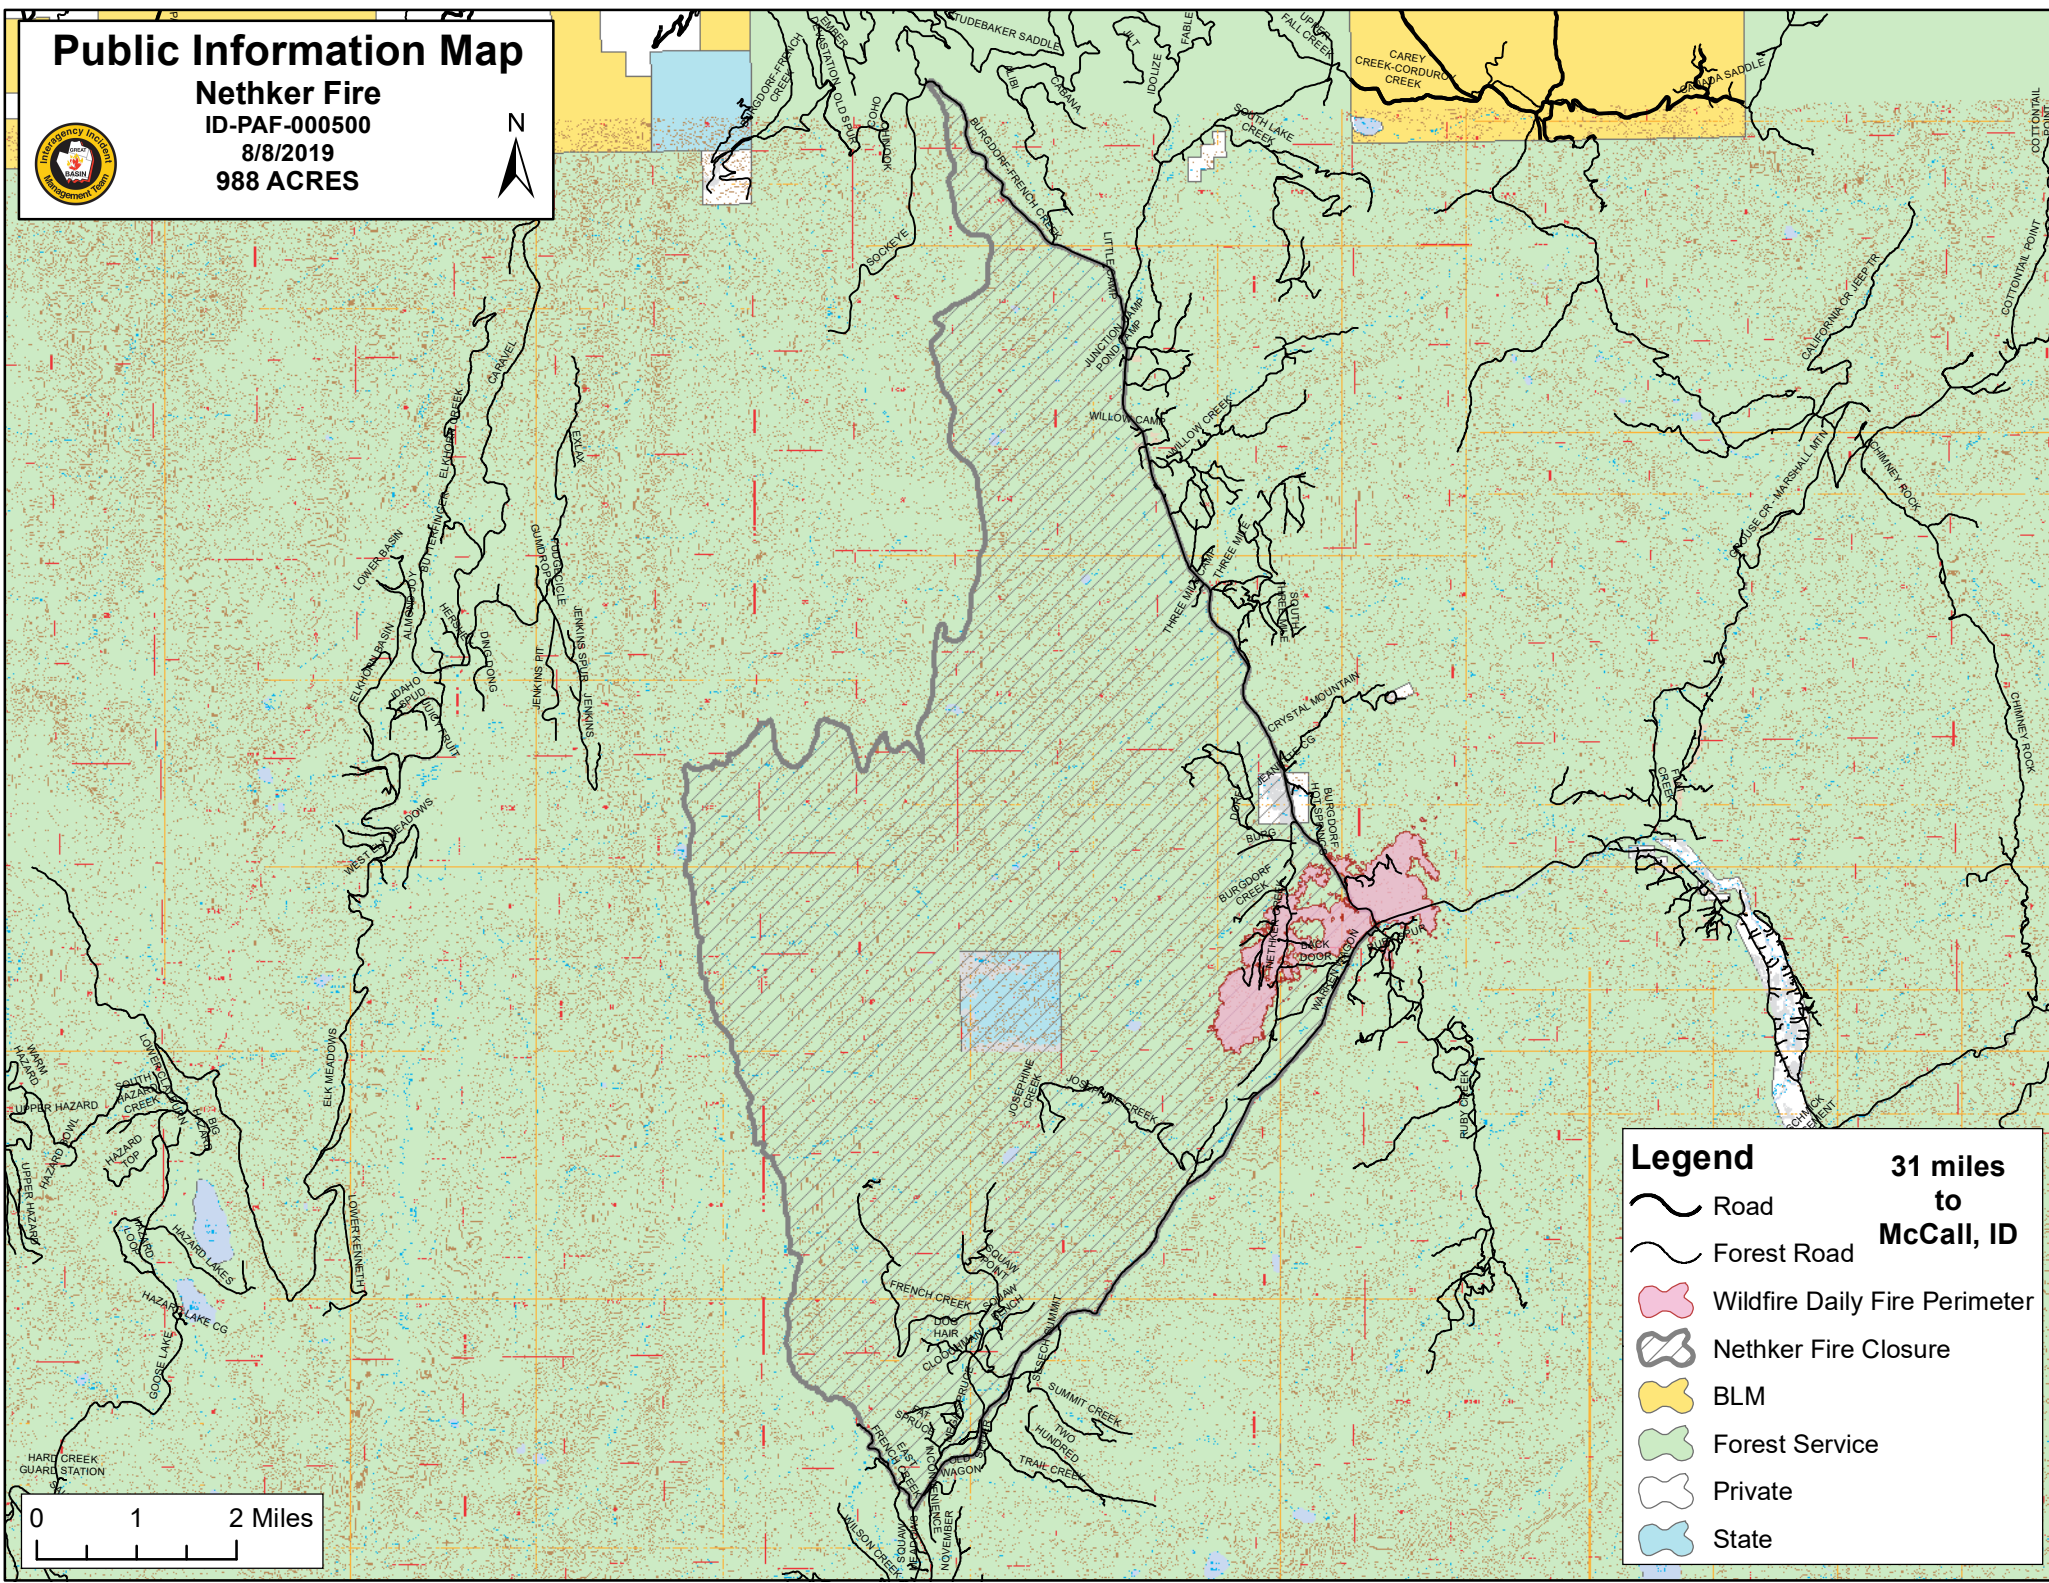

Public Information Map

Nethker Fire

ID-PAF-000500

8/8/2019

988 ACRES

Legend

- Road
- Forest Road
- Wildfire Daily Fire Perimeter
- Nethker Fire Closure
- BLM
- Forest Service
- Private
- State

31 miles to McCall, ID