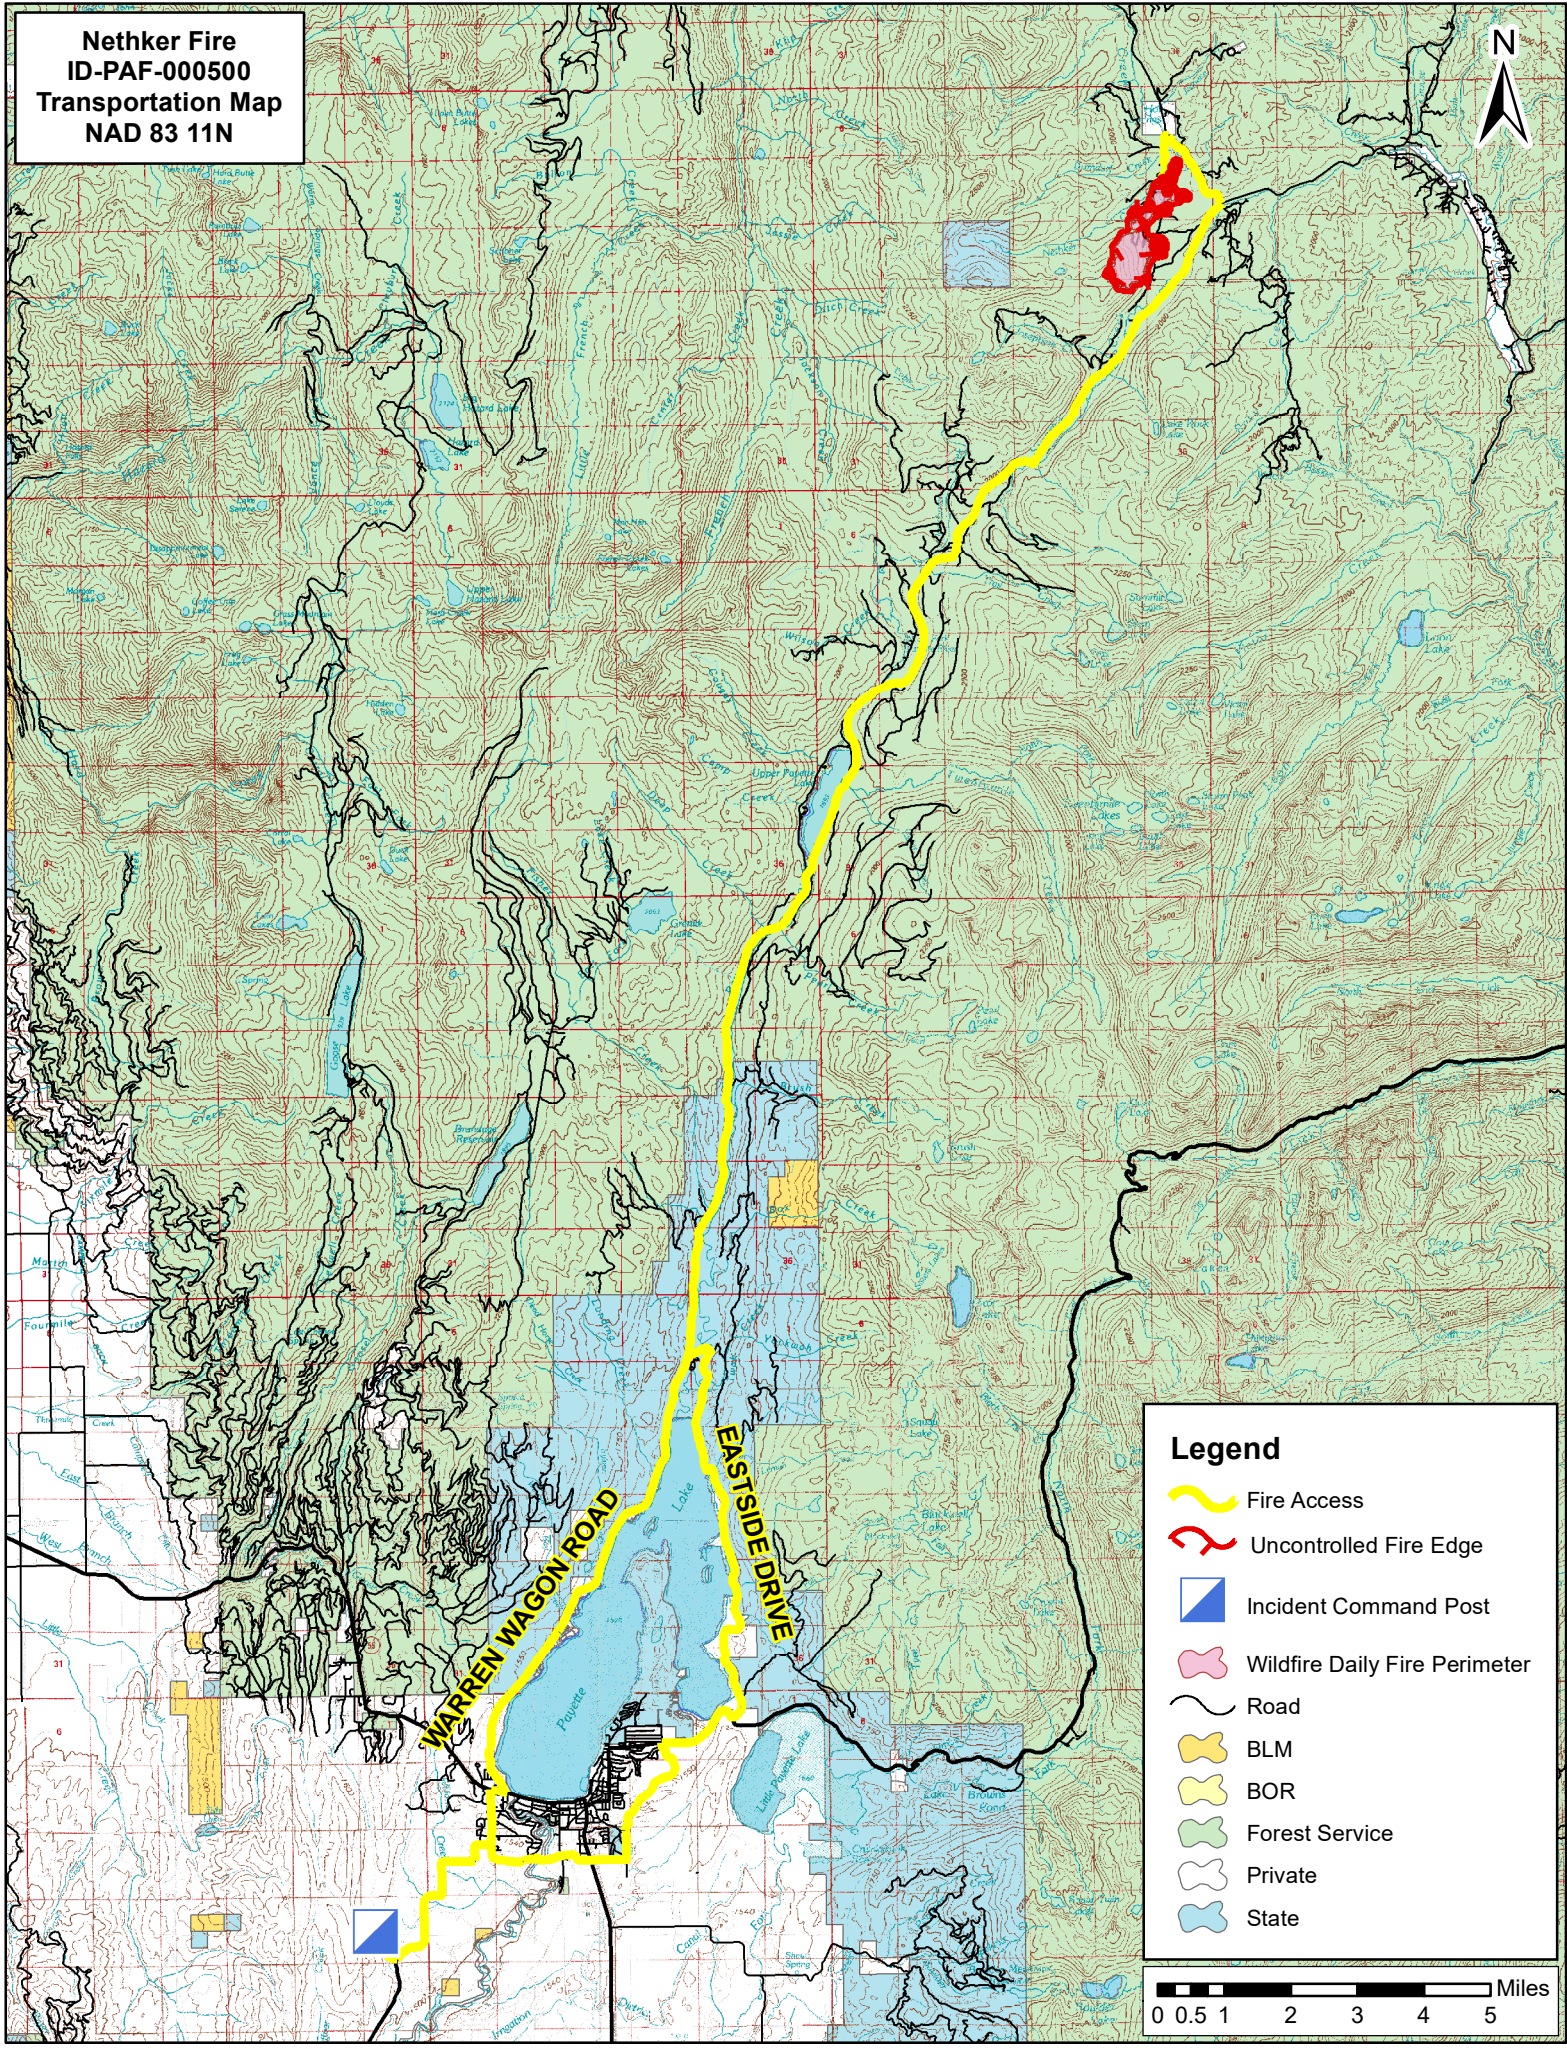

**Nethker Fire
ID-PAF-000500
Transportation Map
NAD 83 11N**

Legend

- Fire Access
- Uncontrolled Fire Edge
- Incident Command Post
- Wildfire Daily Fire Perimeter
- Road
- BLM
- BOR
- Forest Service
- Private
- State