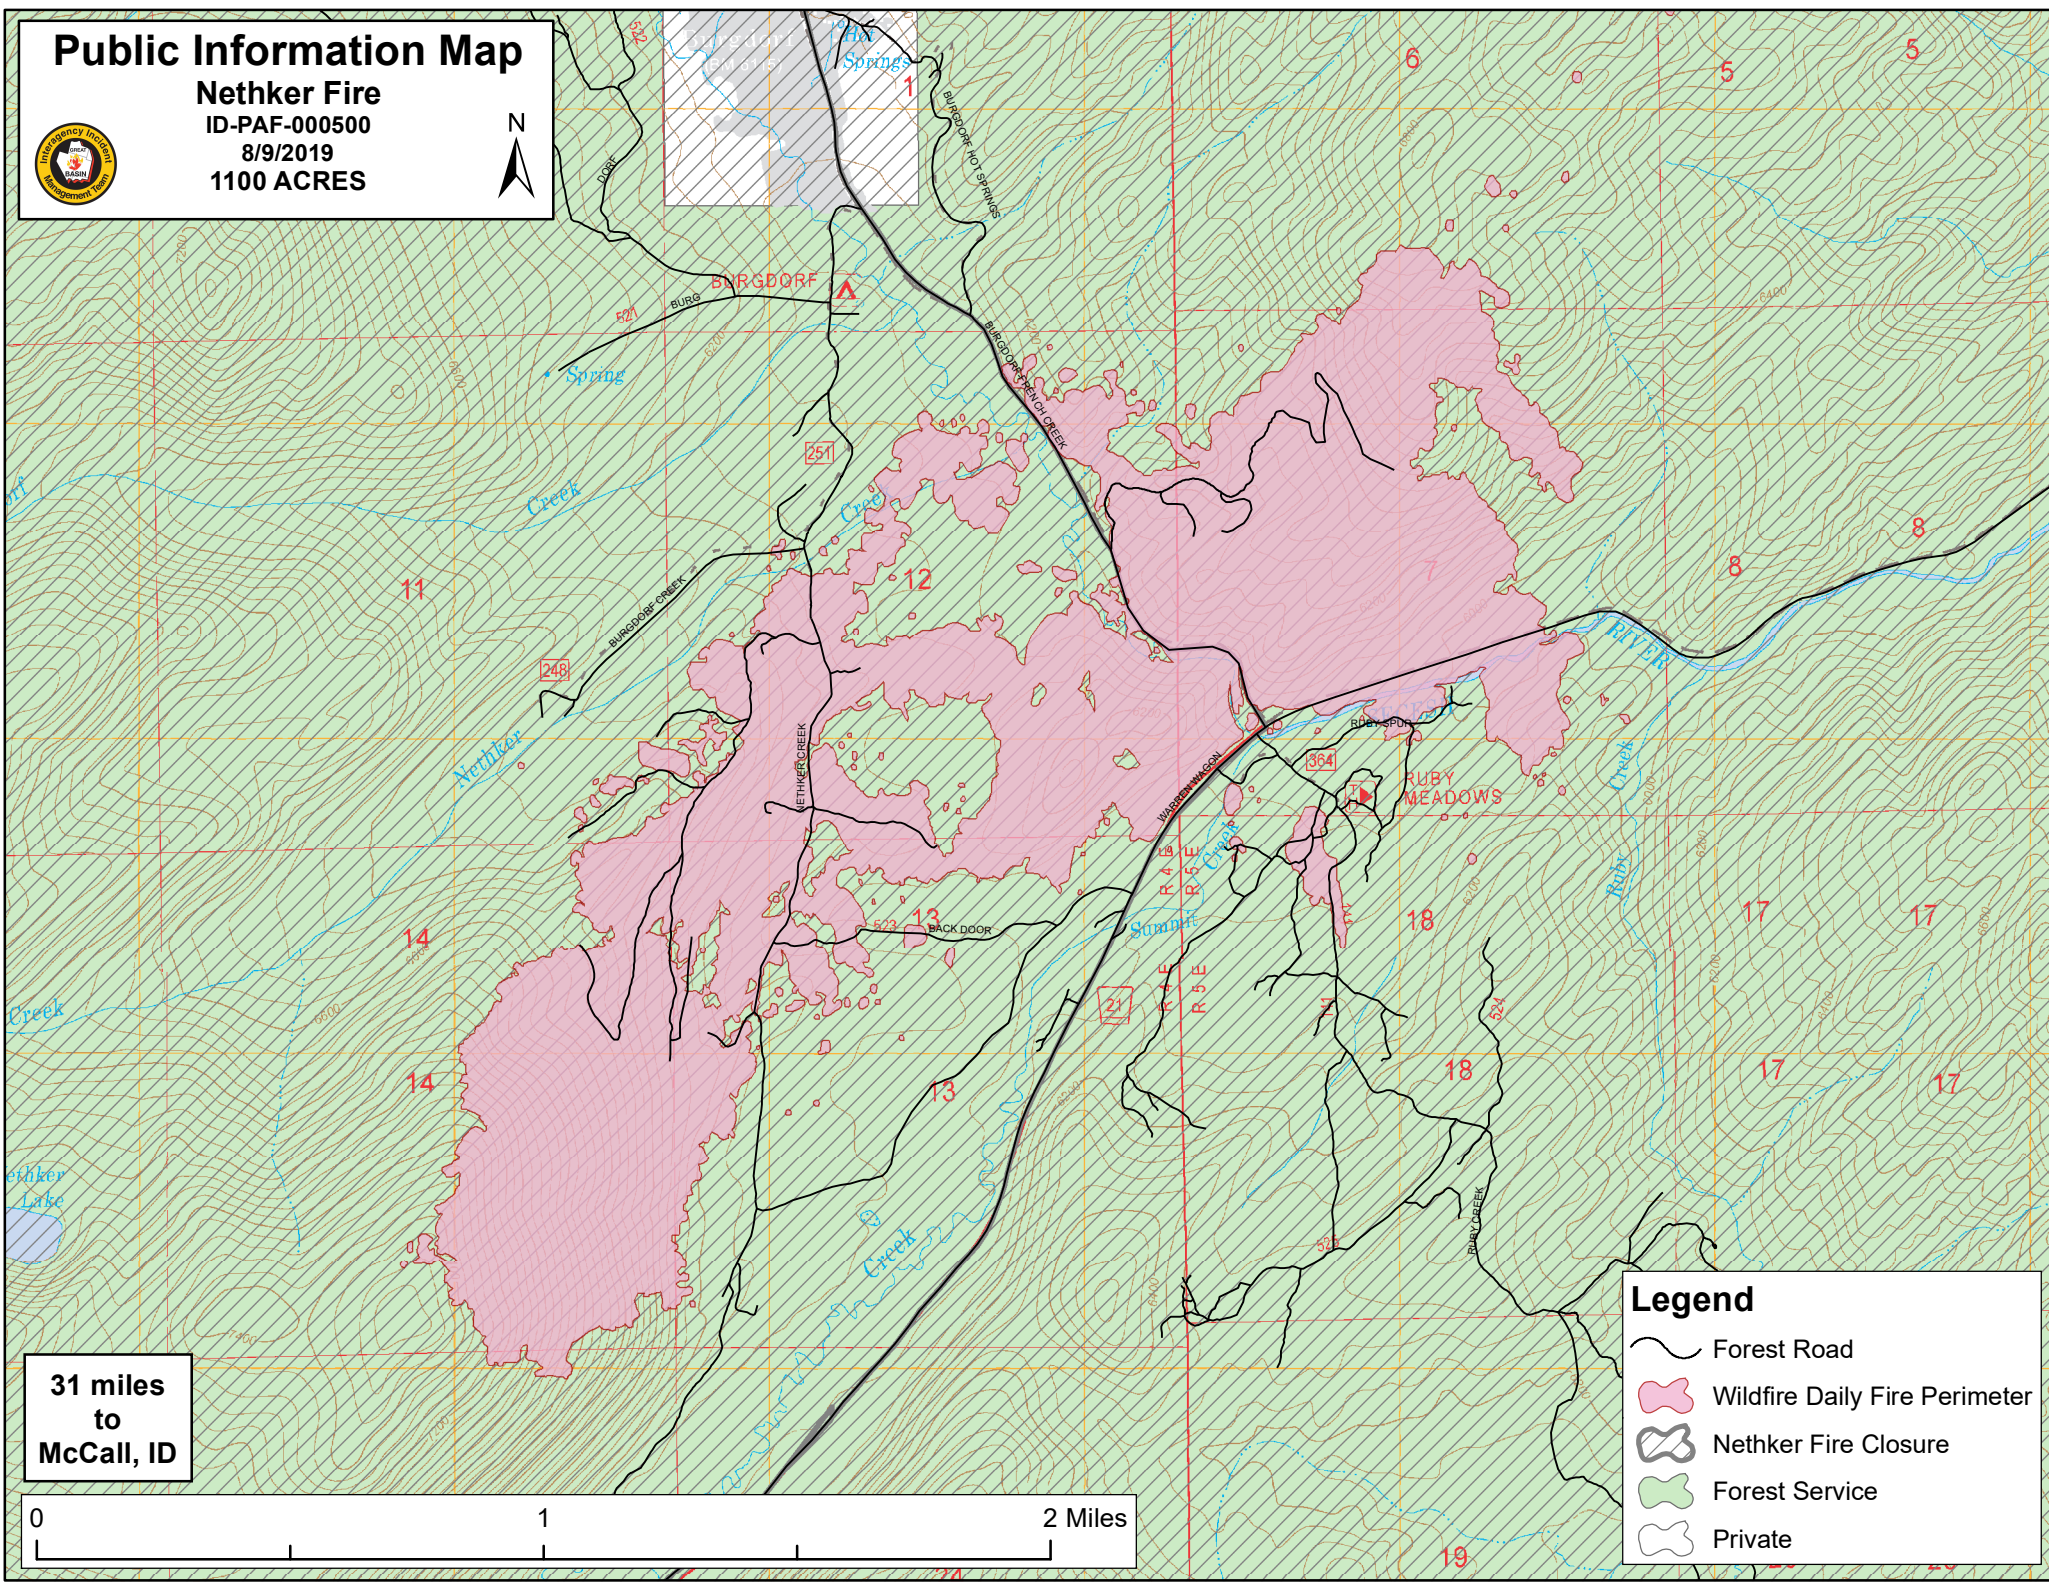

Public Information Map

Nethker Fire

ID-PAF-000500

8/9/2019

1100 ACRES

**31 miles
to
McCall, ID**

Legend

- Forest Road
- Wildfire Daily Fire Perimeter
- Nethker Fire Closure
- Forest Service
- Private