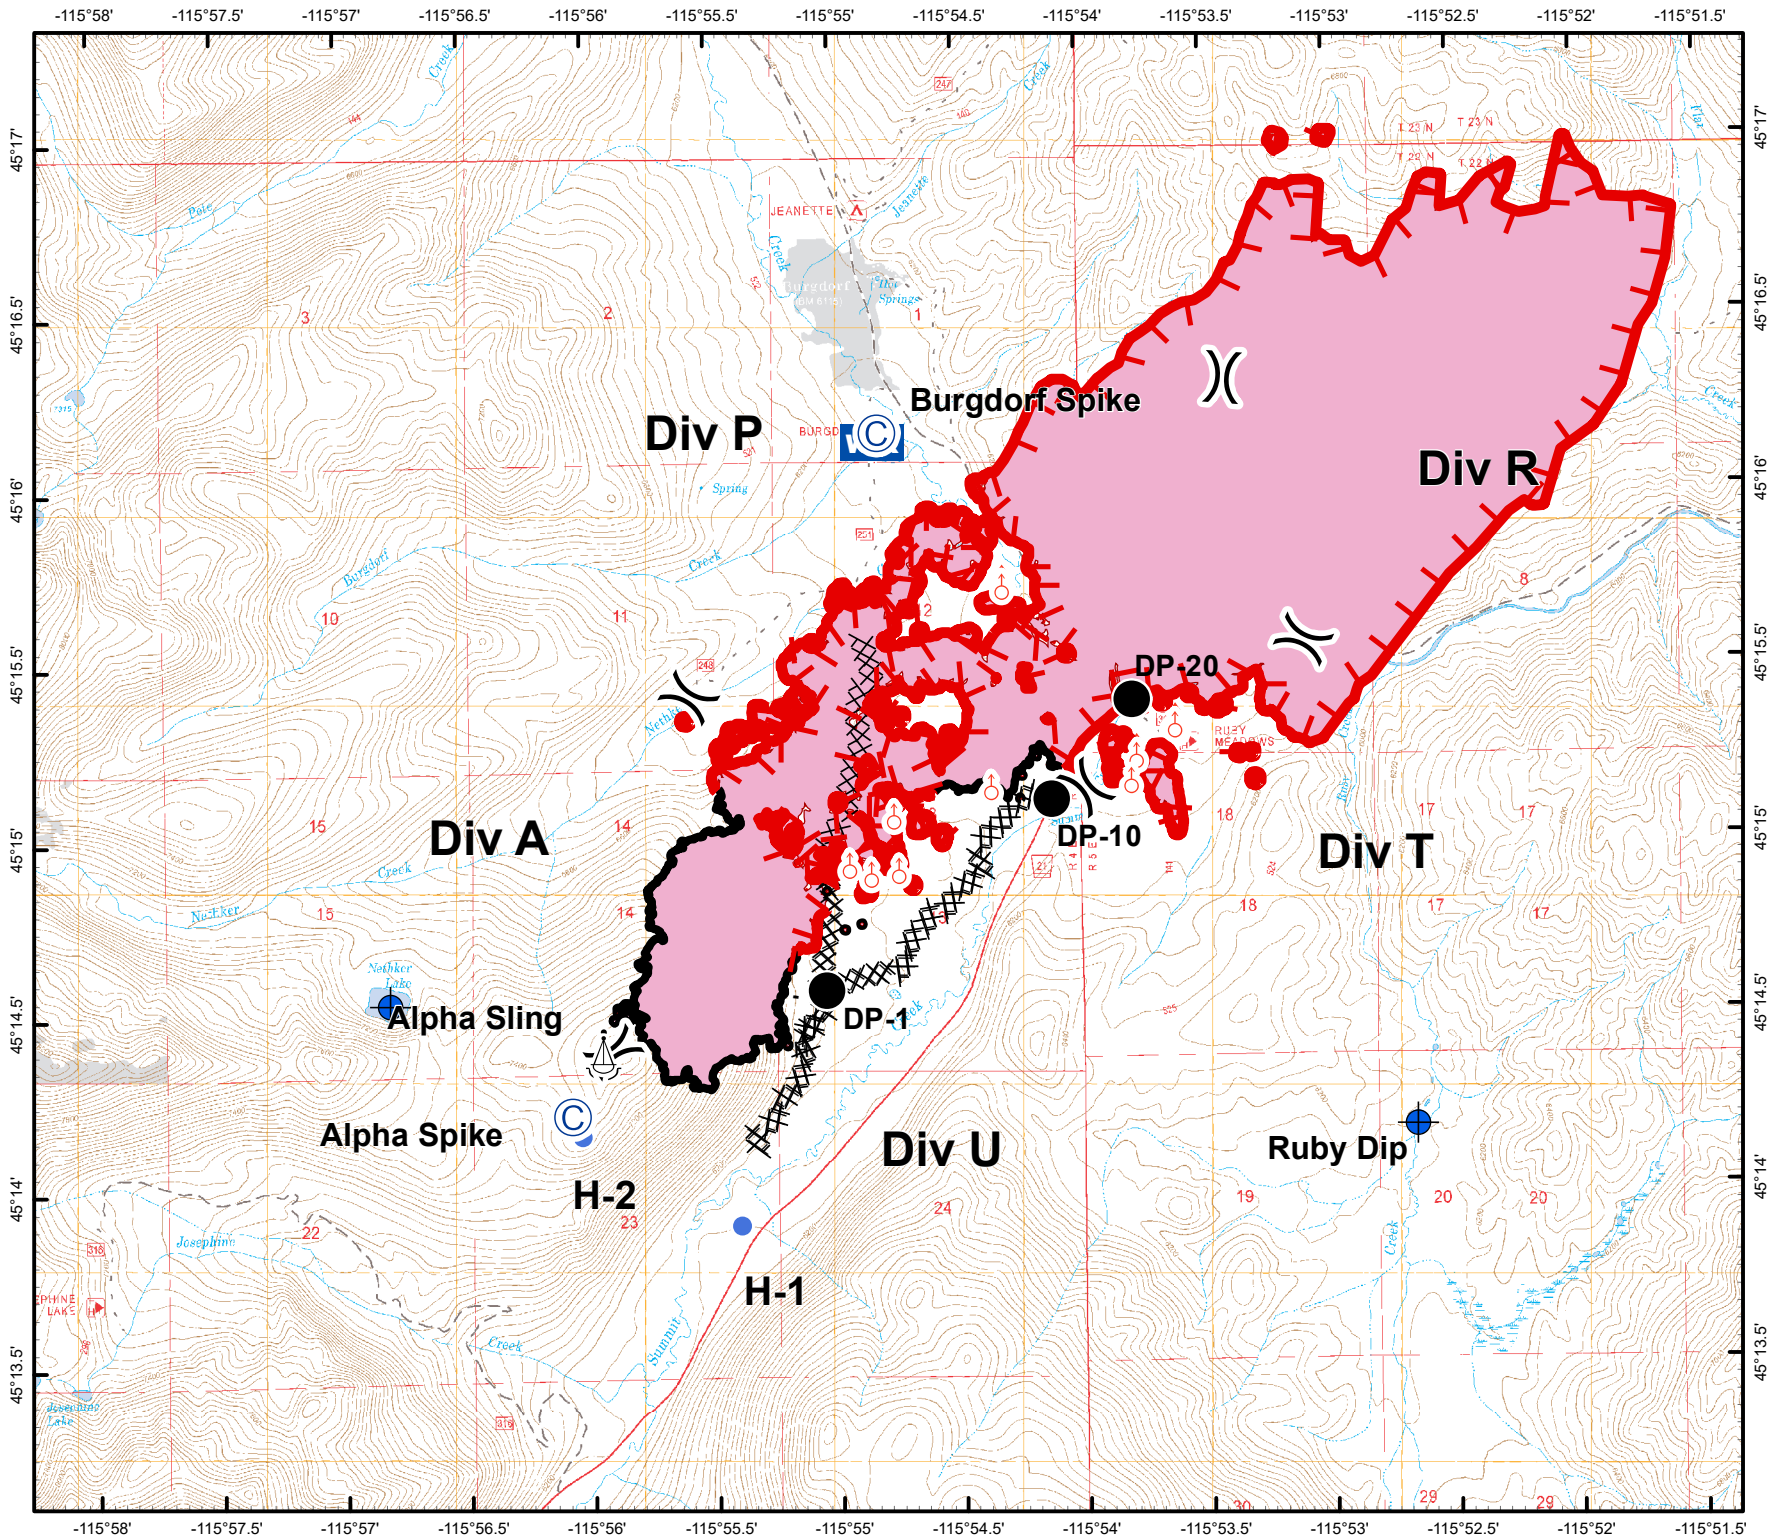

IAP Map
Nethker Fire

2158 Ares
GIS Mapping/WAG
ID-PAF-000500
August 10, 2019

-  Camp
-  Dip Site
-  Drop Point
-  Helispot
-  Mobile Weather Unit
-  Sling Site
-  Spot Fire
-  Division Break
-  Uncontrolled Fire Edge
-  Completed Line
-  Completed Dozer Line
-  Completed Hand Line