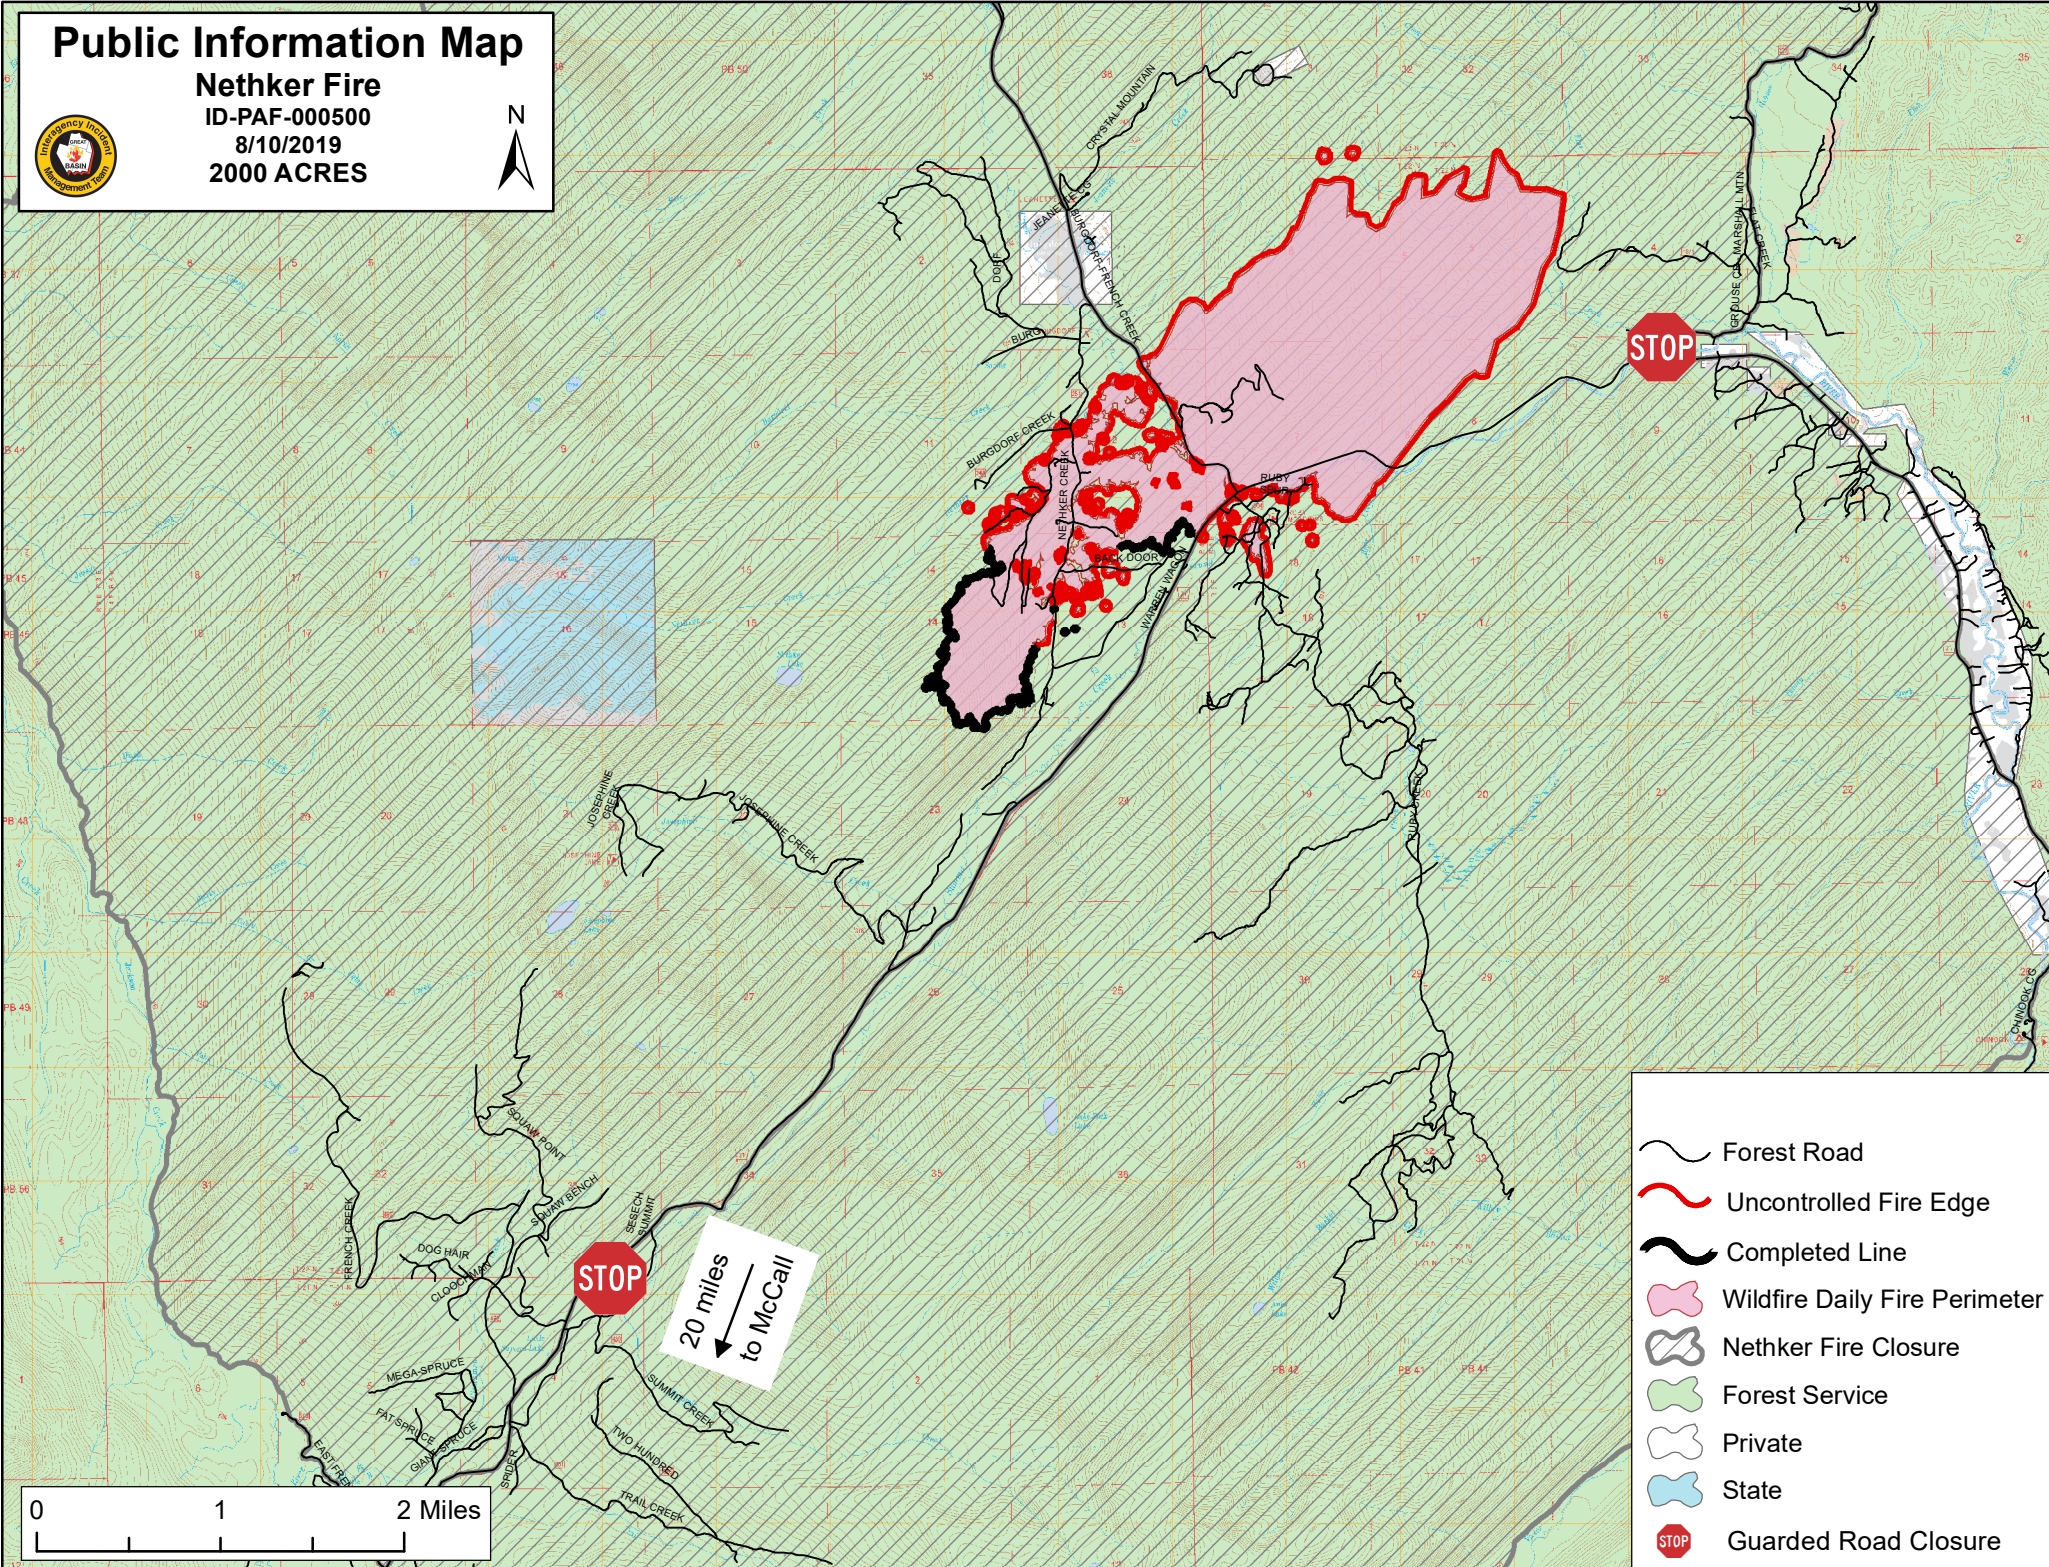

Public Information Map

Nethker Fire

ID-PAF-000500

8/10/2019

2000 ACRES

- Forest Road
- Uncontrolled Fire Edge
- Completed Line
- Wildfire Daily Fire Perimeter
- Nethker Fire Closure
- Forest Service
- Private
- State
- Guarded Road Closure