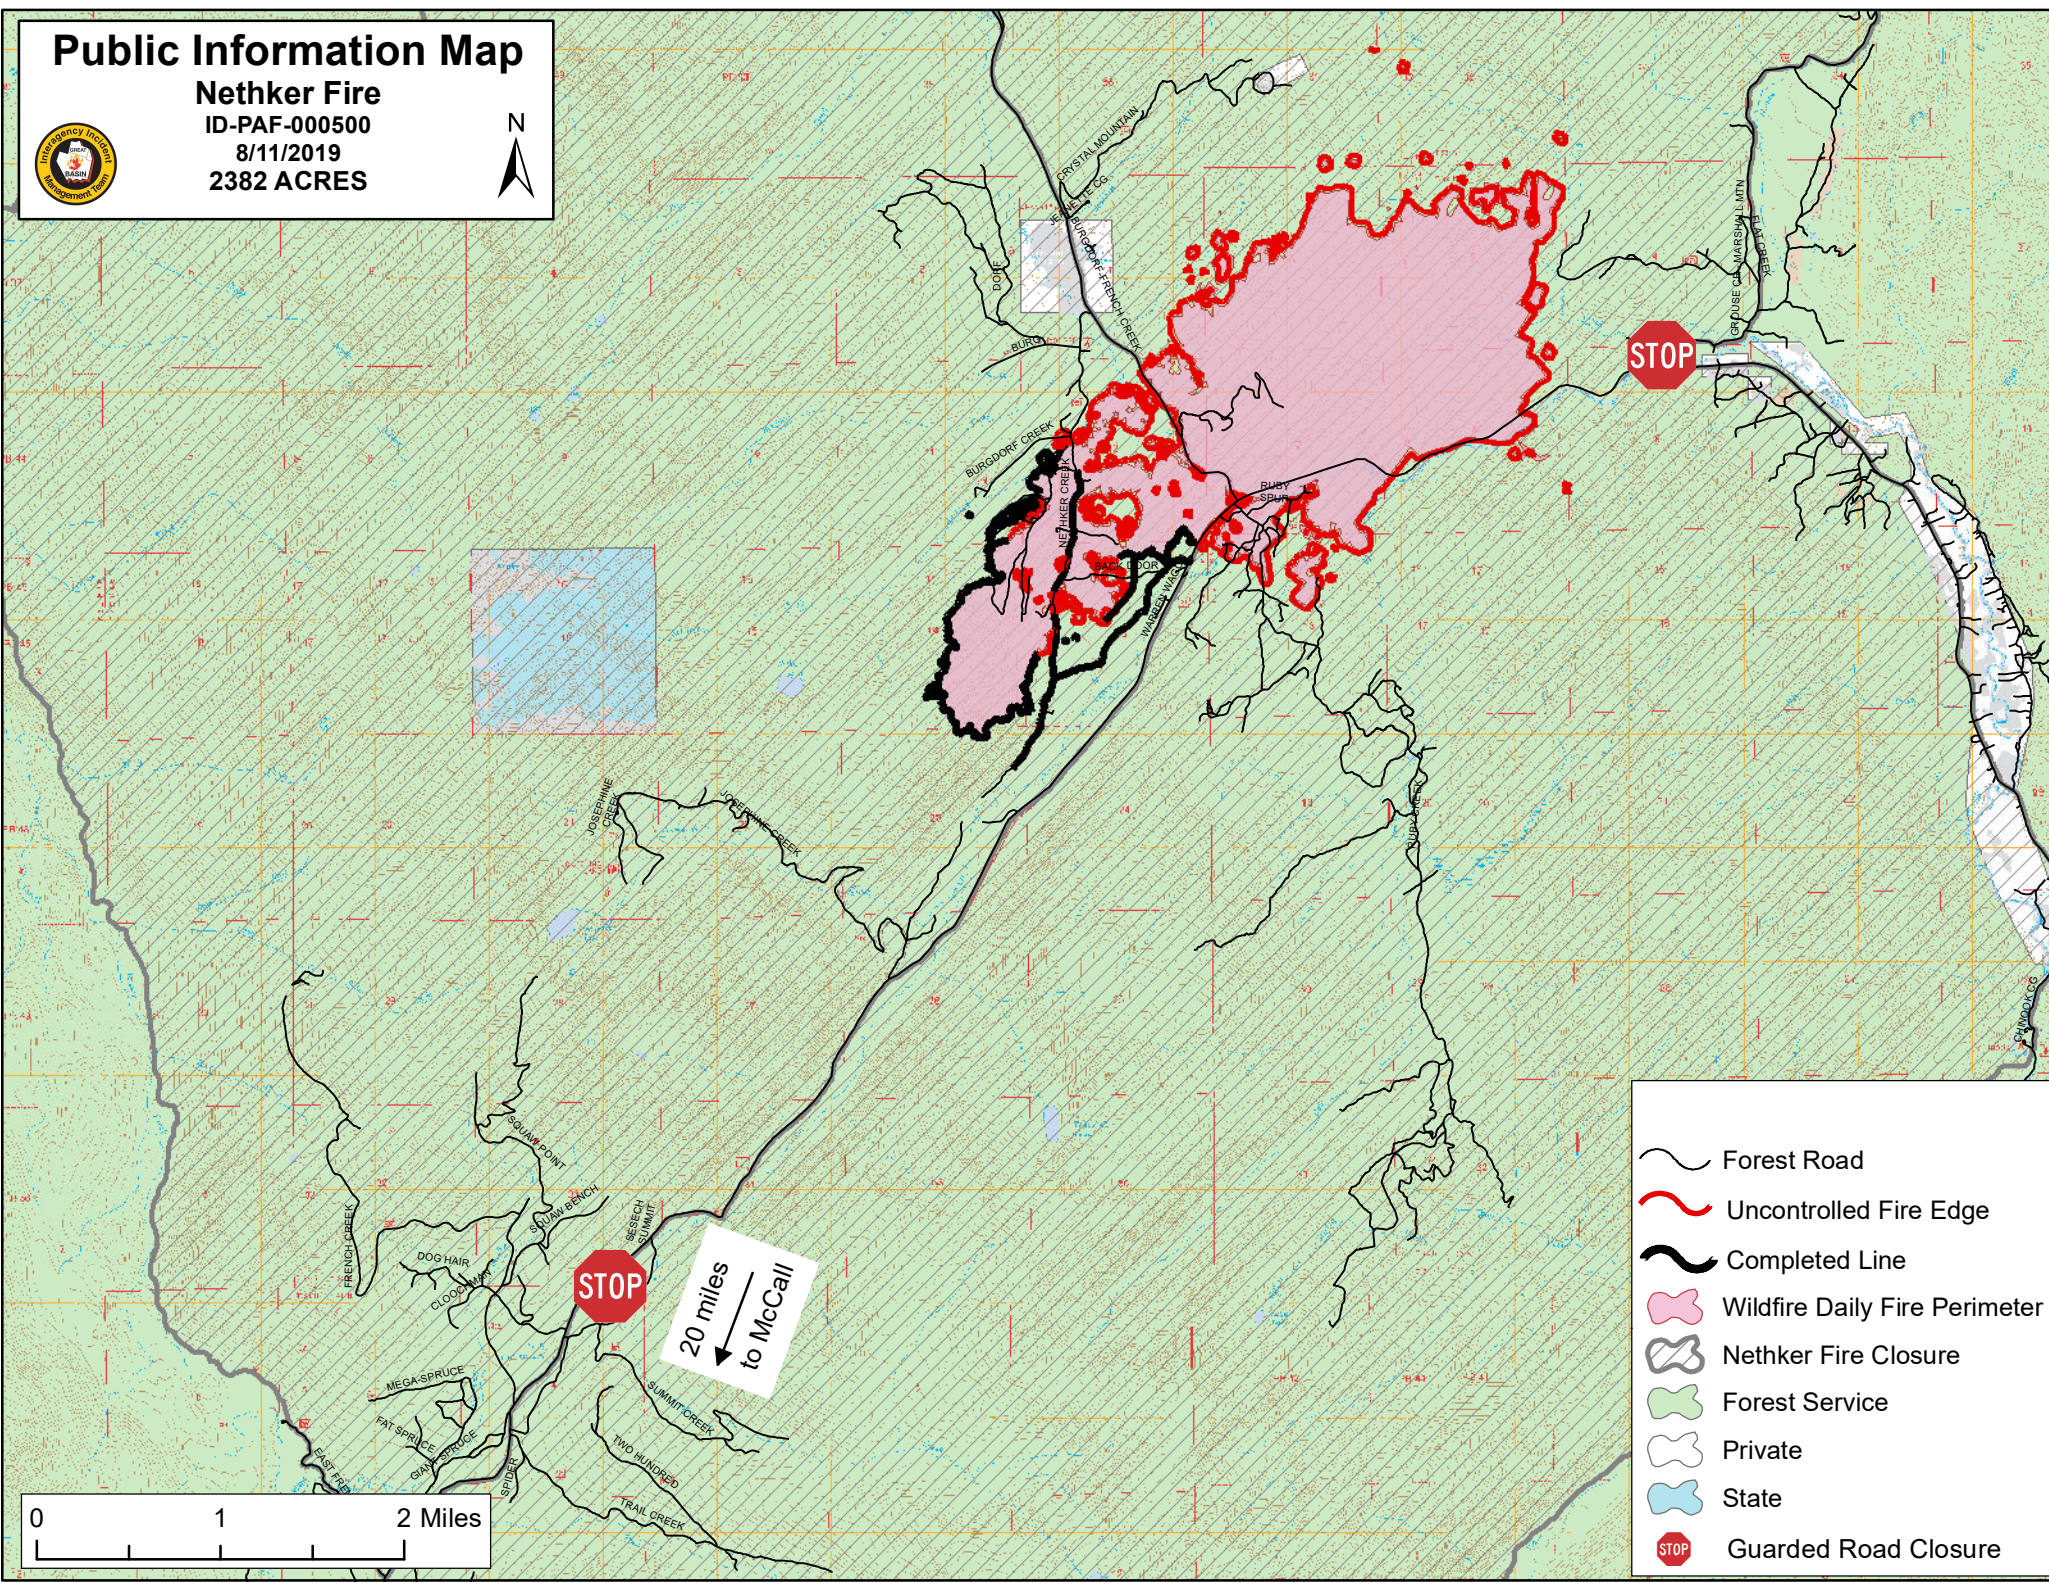

# Public Information Map

Nethker Fire

ID-PAF-000500

8/11/2019

2382 ACRES

- Forest Road
- Uncontrolled Fire Edge
- Completed Line
- Wildfire Daily Fire Perimeter
- Nethker Fire Closure
- Forest Service
- Private
- State
- Guarded Road Closure

20 miles  
to McCall