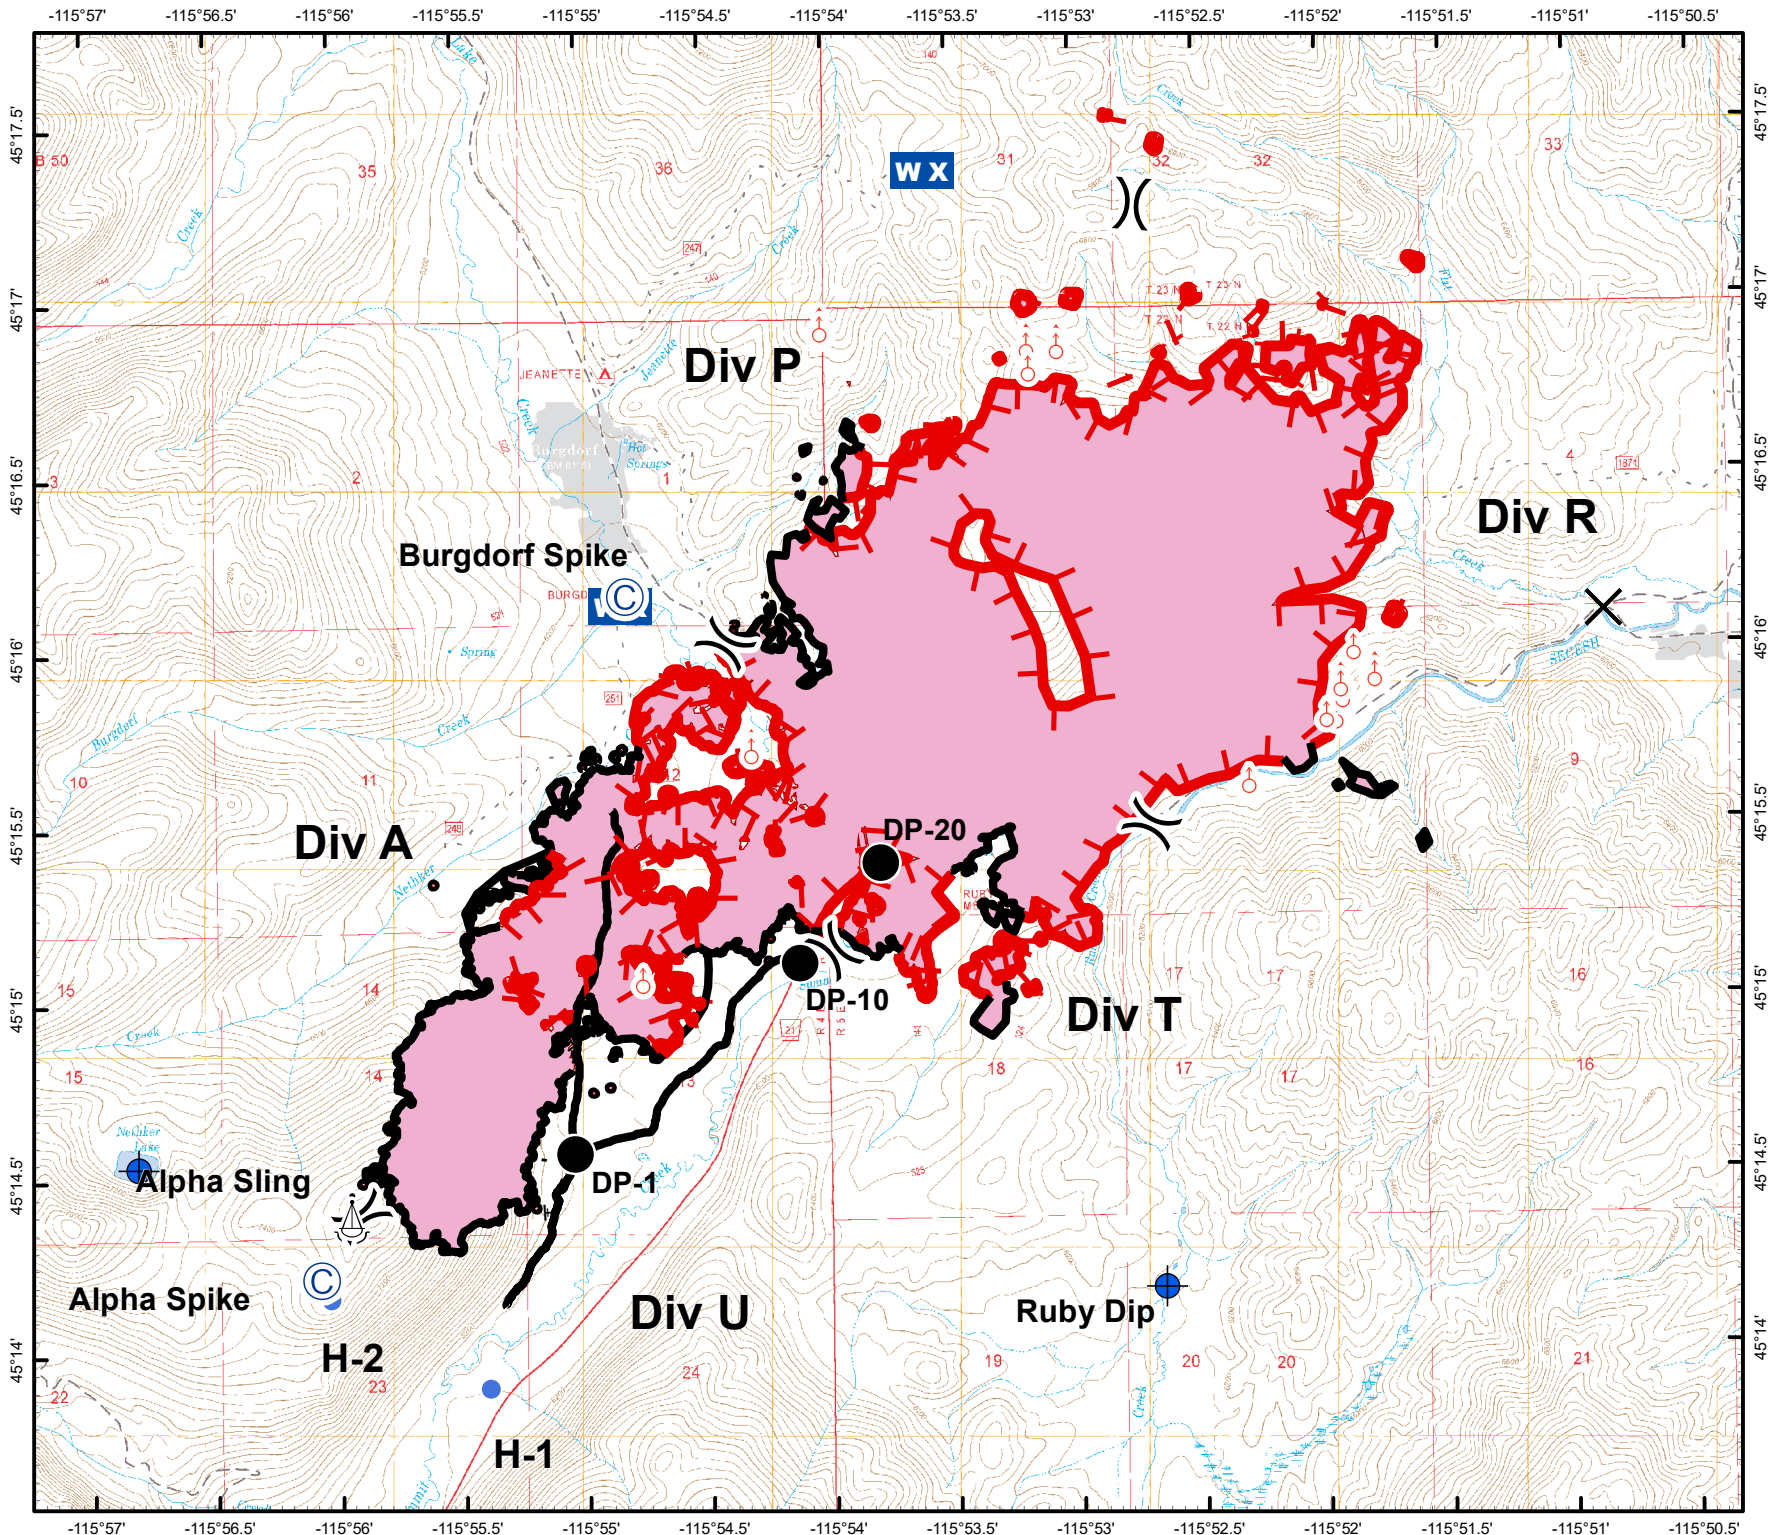

IAP Map Nethker Fire

2253 Ares
GIS Mapping/WAG
ID-PAF-000500
August 12, 2019

-  Camp
-  Closure
-  Dip Site
-  Drop Point
-  Helispot
-  Mobile Weather Unit
-  Sling Site
-  Spot Fire
-  Division Break
-  Uncontrolled Fire Edge
-  Completed Line
-  Completed Hand Line