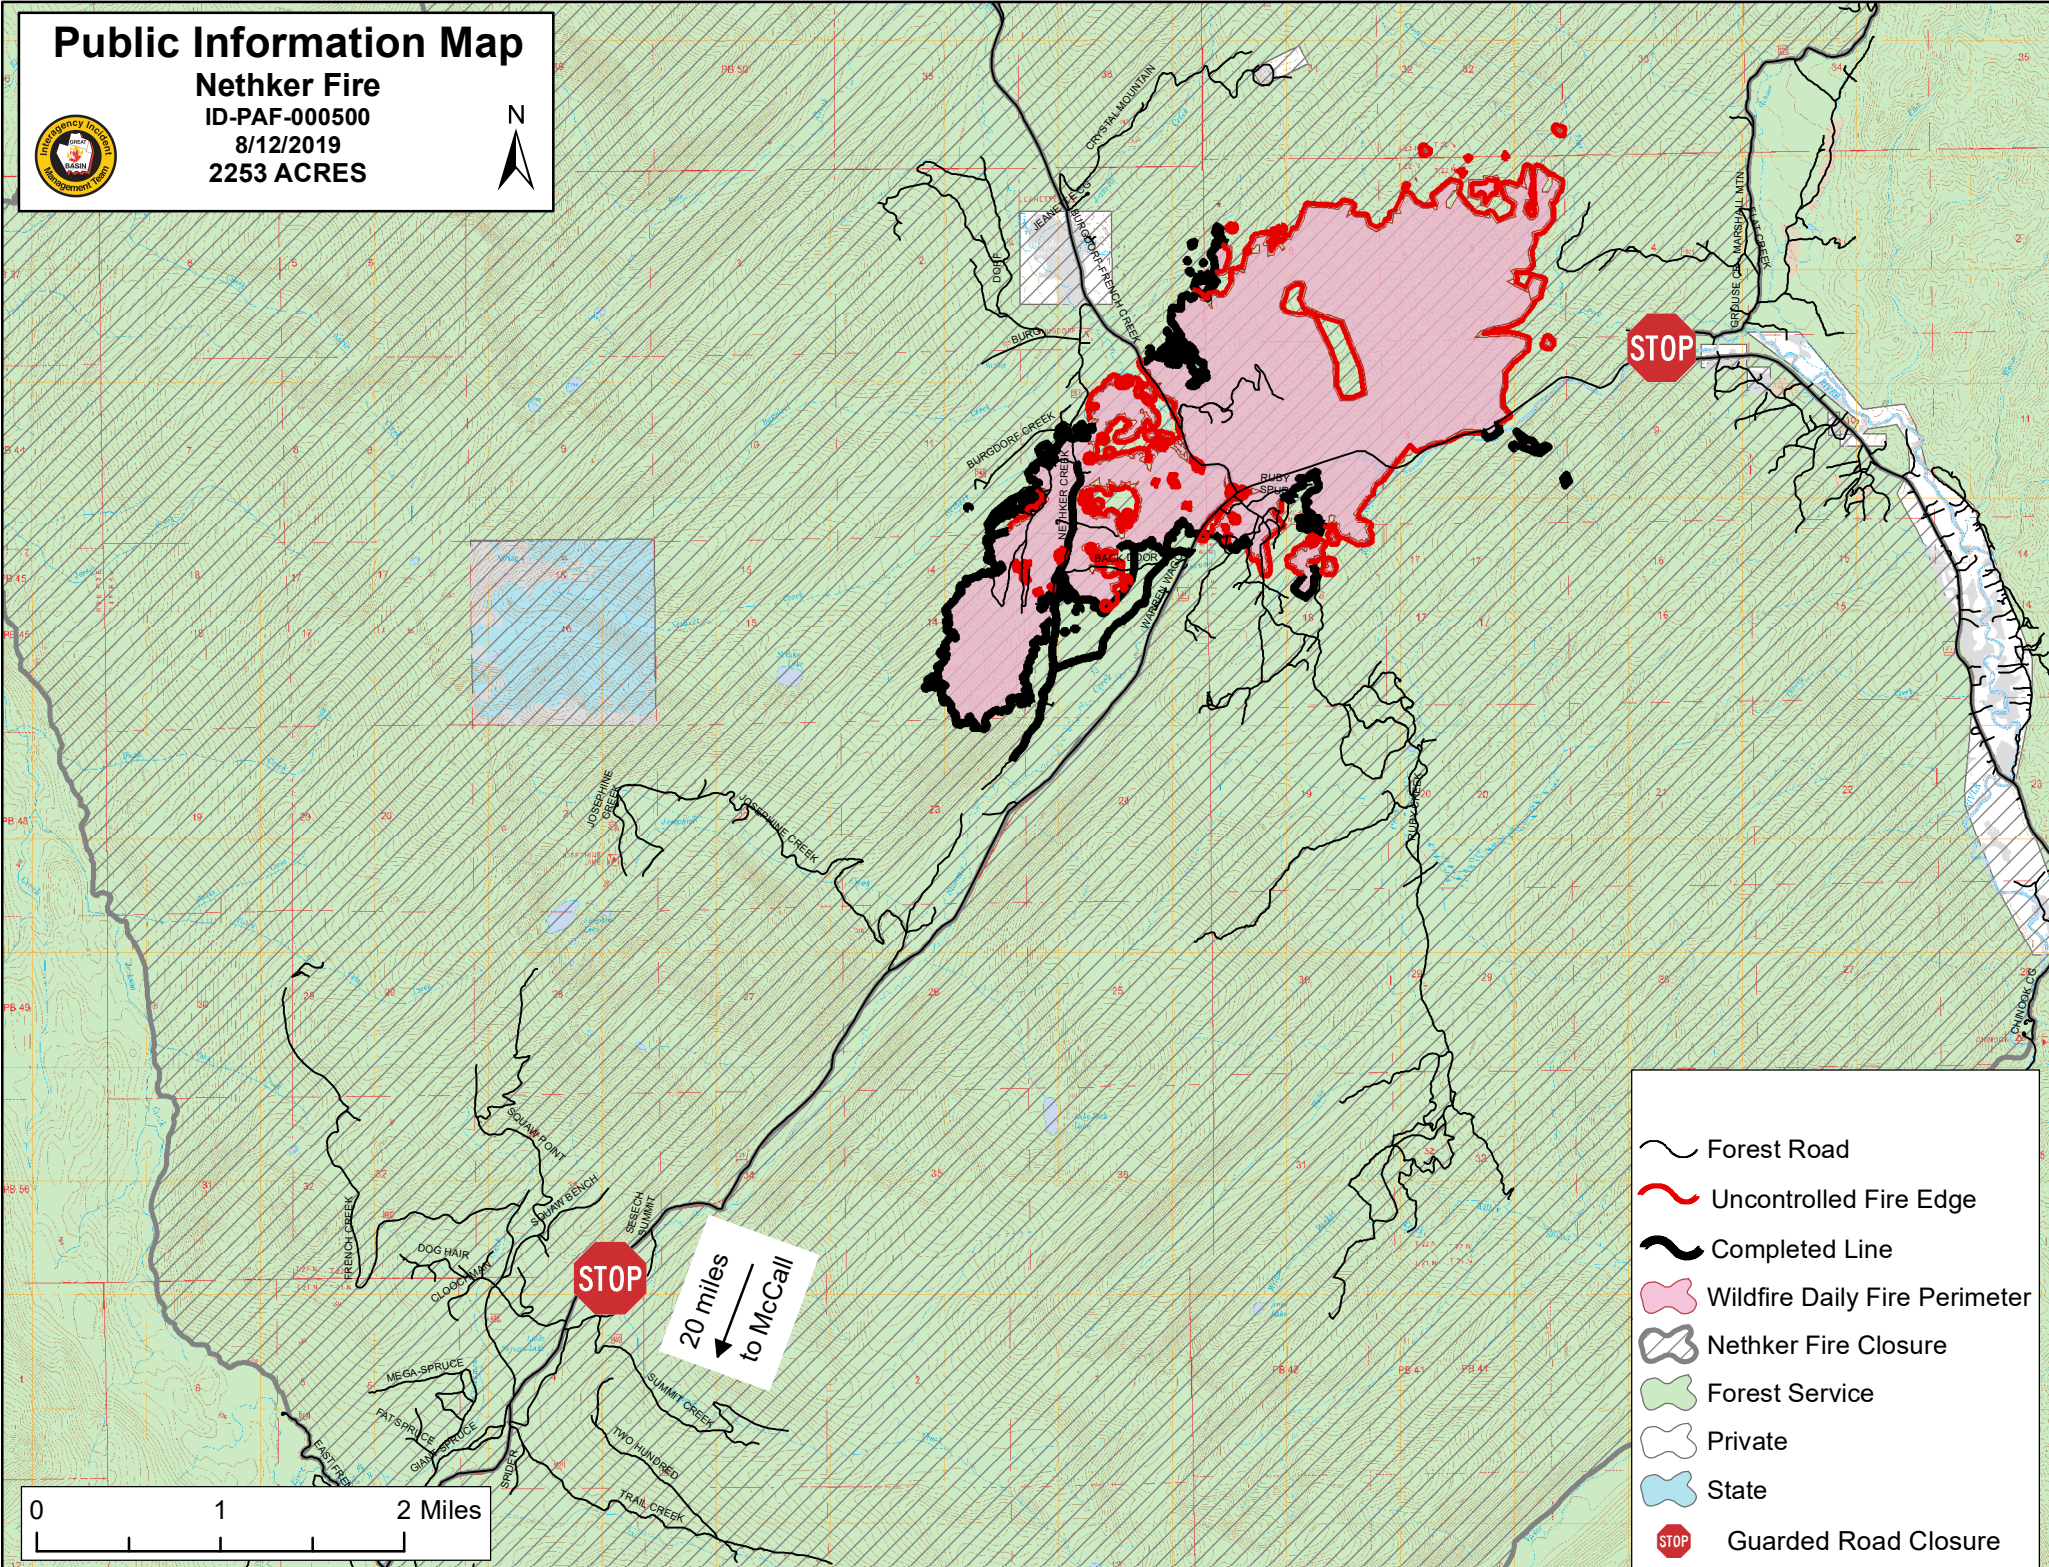

Public Information Map

Nethker Fire

ID-PAF-000500

8/12/2019

2253 ACRES

- Forest Road
- Uncontrolled Fire Edge
- Completed Line
- Wildfire Daily Fire Perimeter
- Nethker Fire Closure
- Forest Service
- Private
- State
- Guarded Road Closure