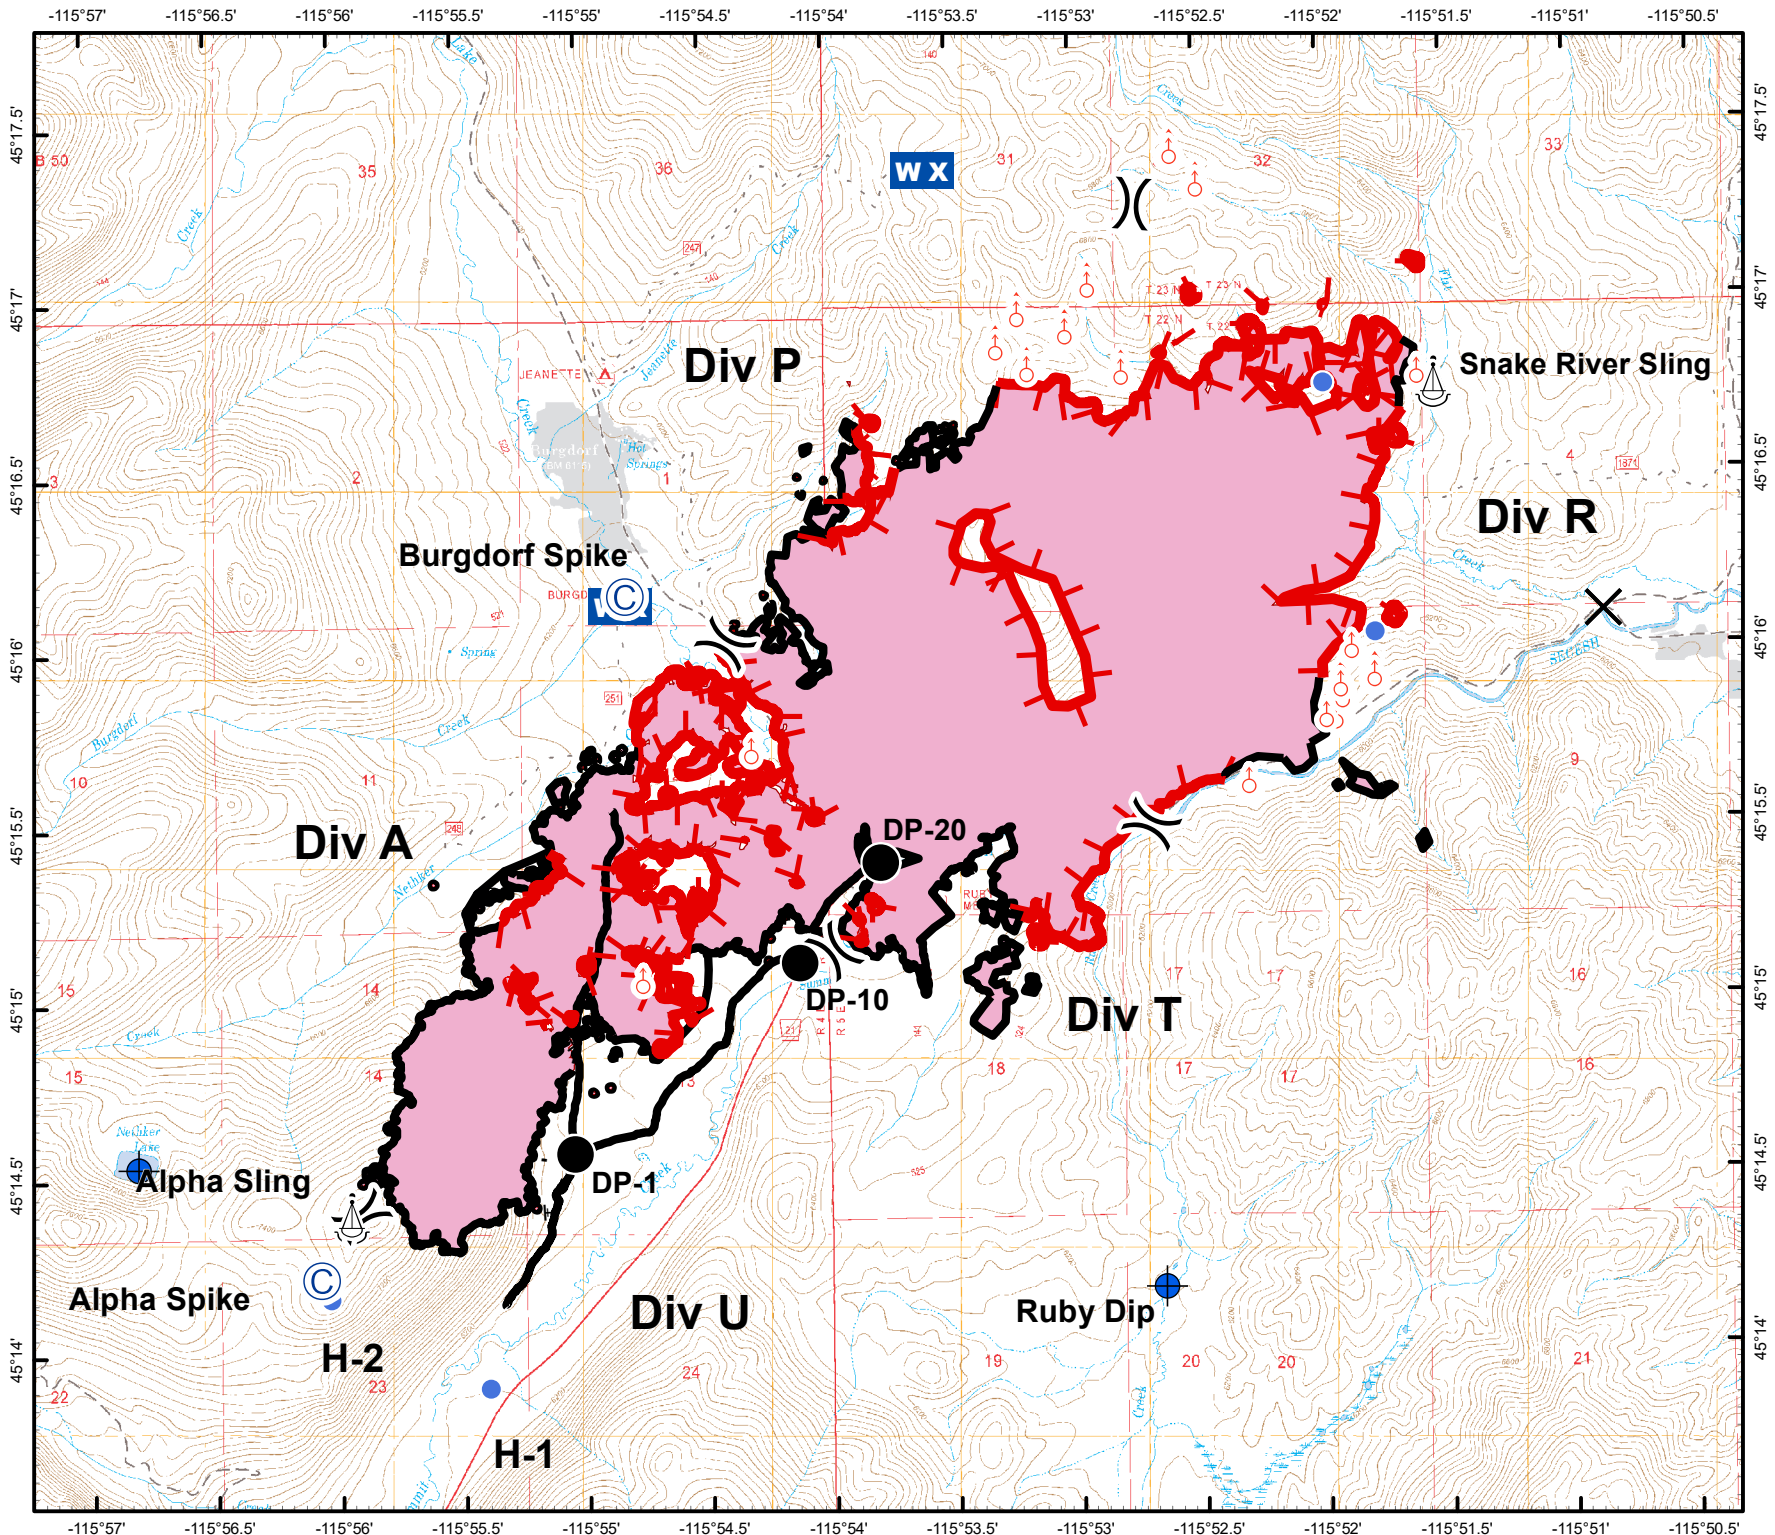

IAP Map Nethker Fire

2292 Ares
GIS Mapping/WAG
ID-PAF-000500
August 13, 2019

- Camp
- Closure
- Dip Site
- Drop Point
- Helispot
- Mobile Weather Unit
- Sling Site
- Spot Fire
- Division Break
- Uncontrolled Fire Edge
- Completed Line
- Completed Hand Line