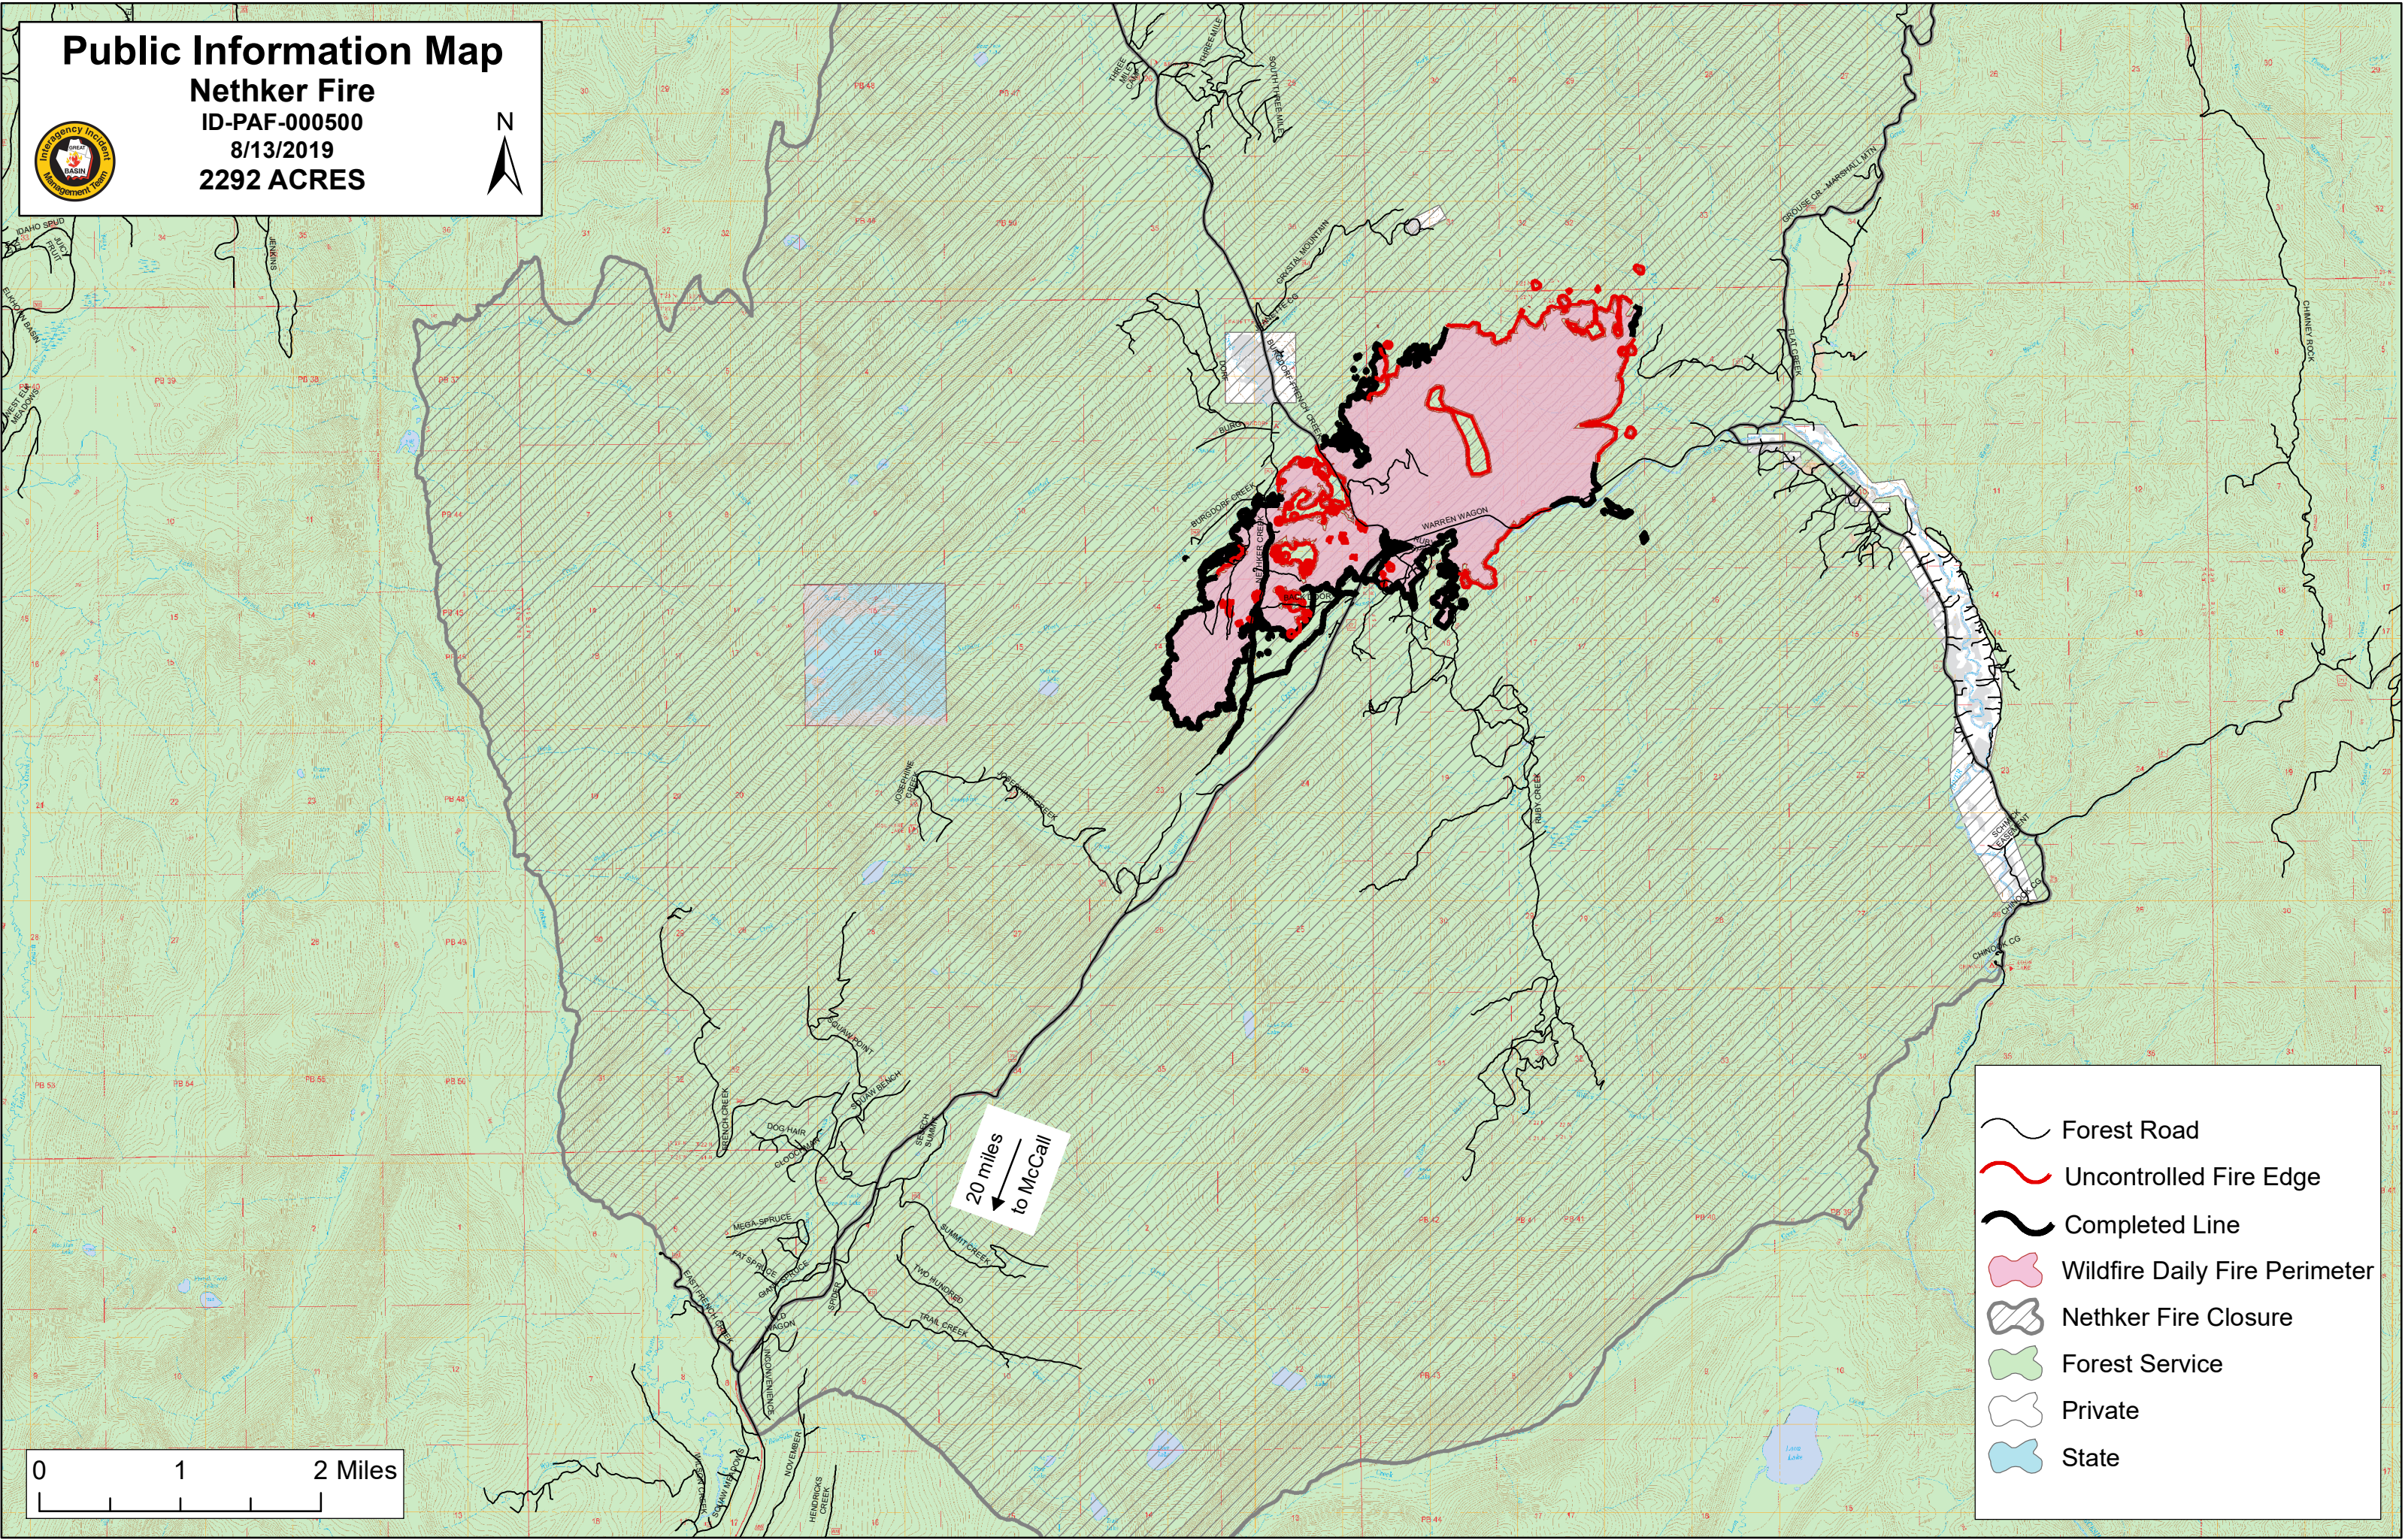

# Public Information Map

**Nethker Fire**

ID-PAF-000500

8/13/2019

2292 ACRES

-  Forest Road
-  Uncontrolled Fire Edge
-  Completed Line
-  Wildfire Daily Fire Perimeter
-  Nethker Fire Closure
-  Forest Service
-  Private
-  State

20 miles  
to McCall