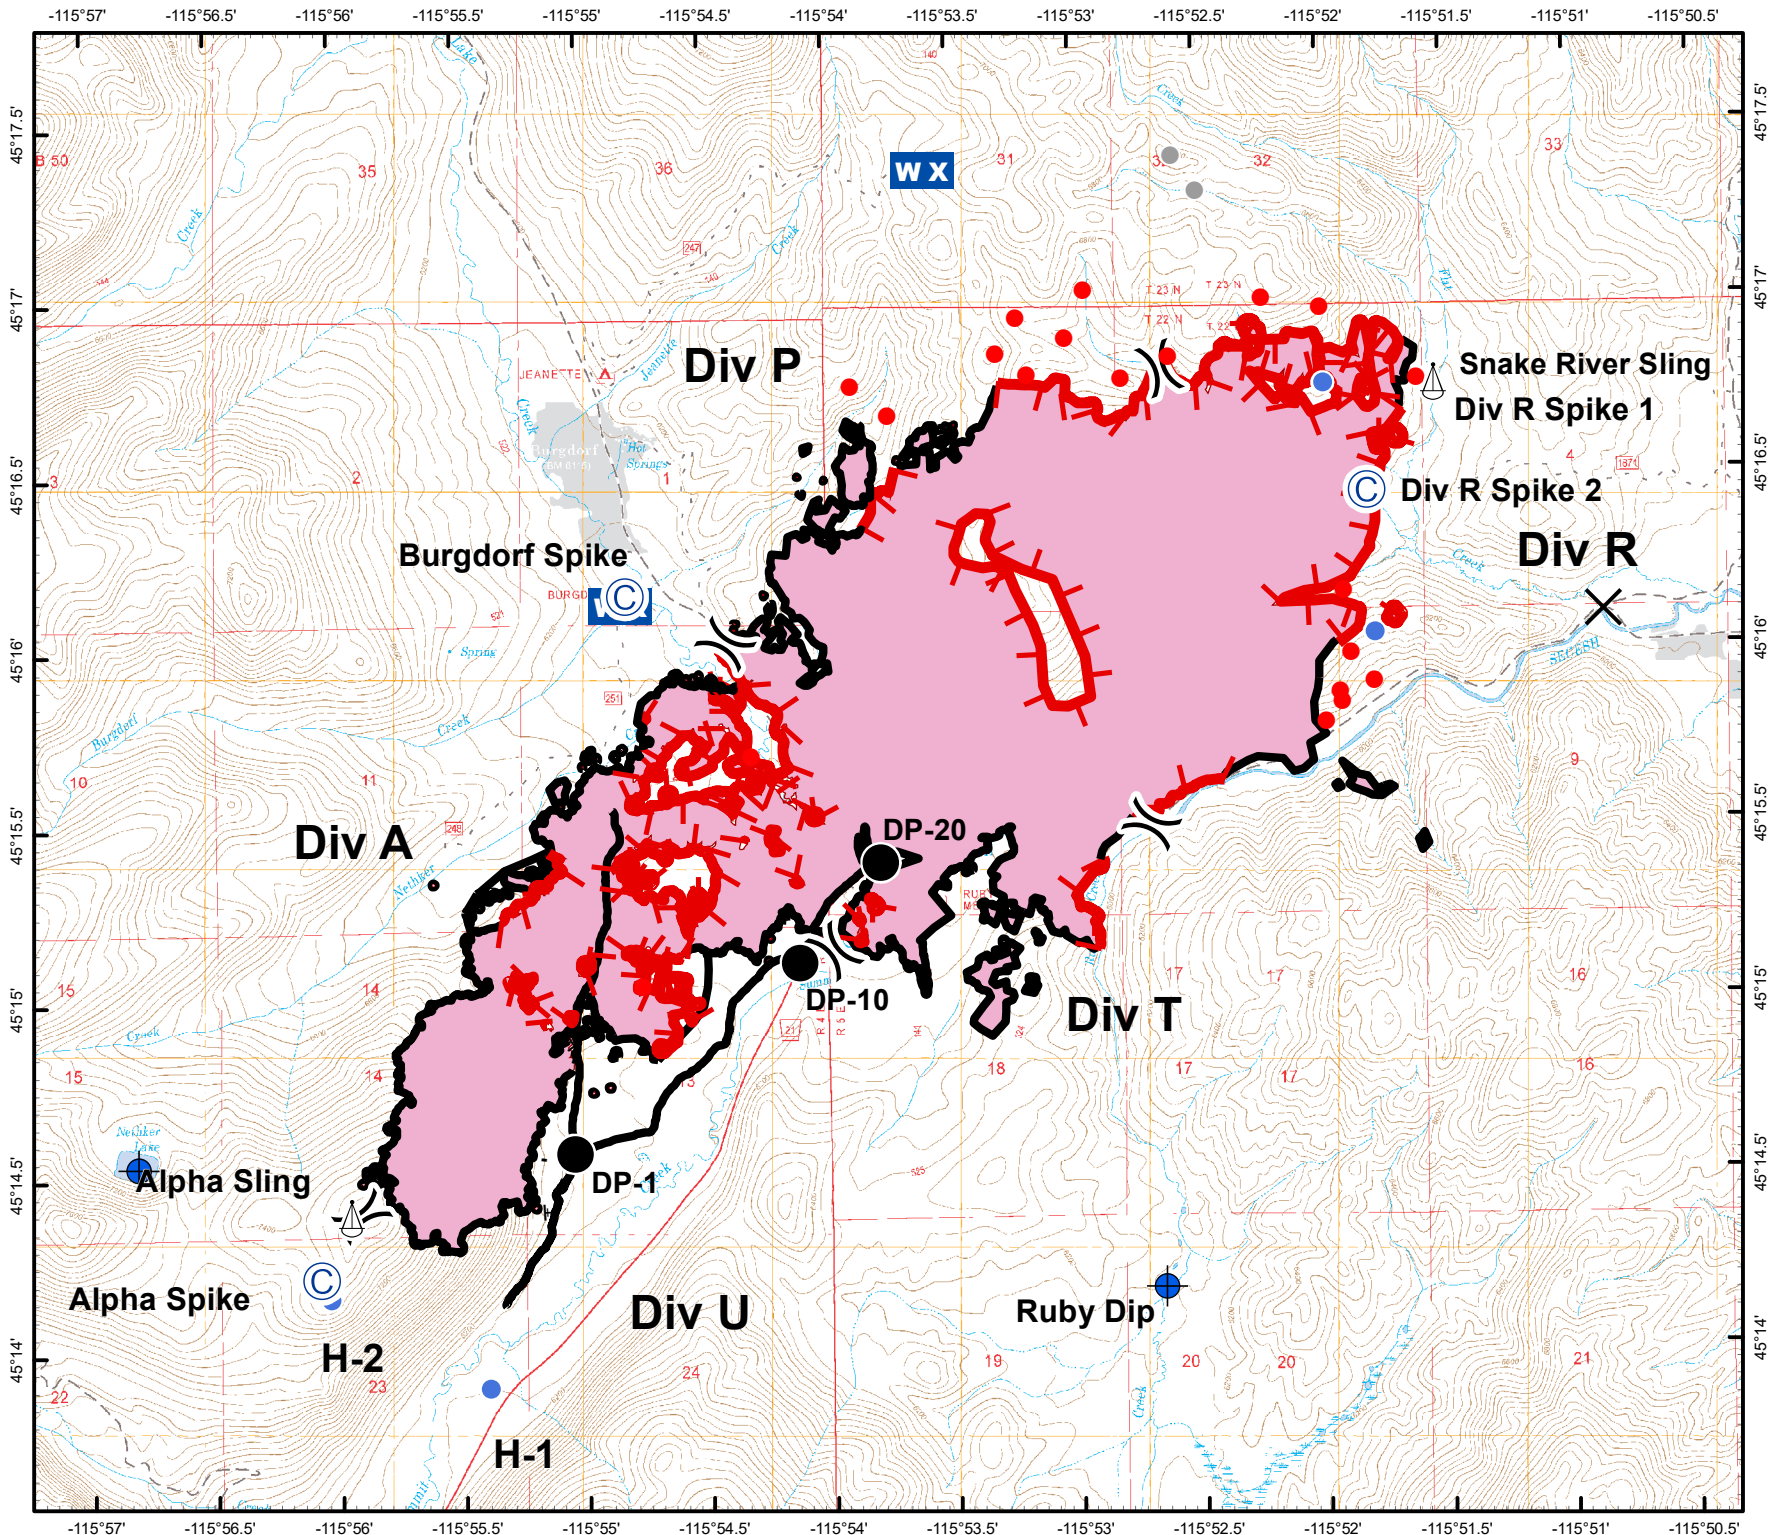

IAP Map Nethker Fire

2292 Ares
GIS Mapping/WAG
ID-PAF-000500
August 14, 2019

- Camp
- Closure
- Dip Site
- Drop Point
- Helispot
- Mobile Weather Unit
- Sling Site
- Spot Fire
- Other
- Division Break
- Uncontrolled Fire Edge
- Completed Line
- Completed Hand Line