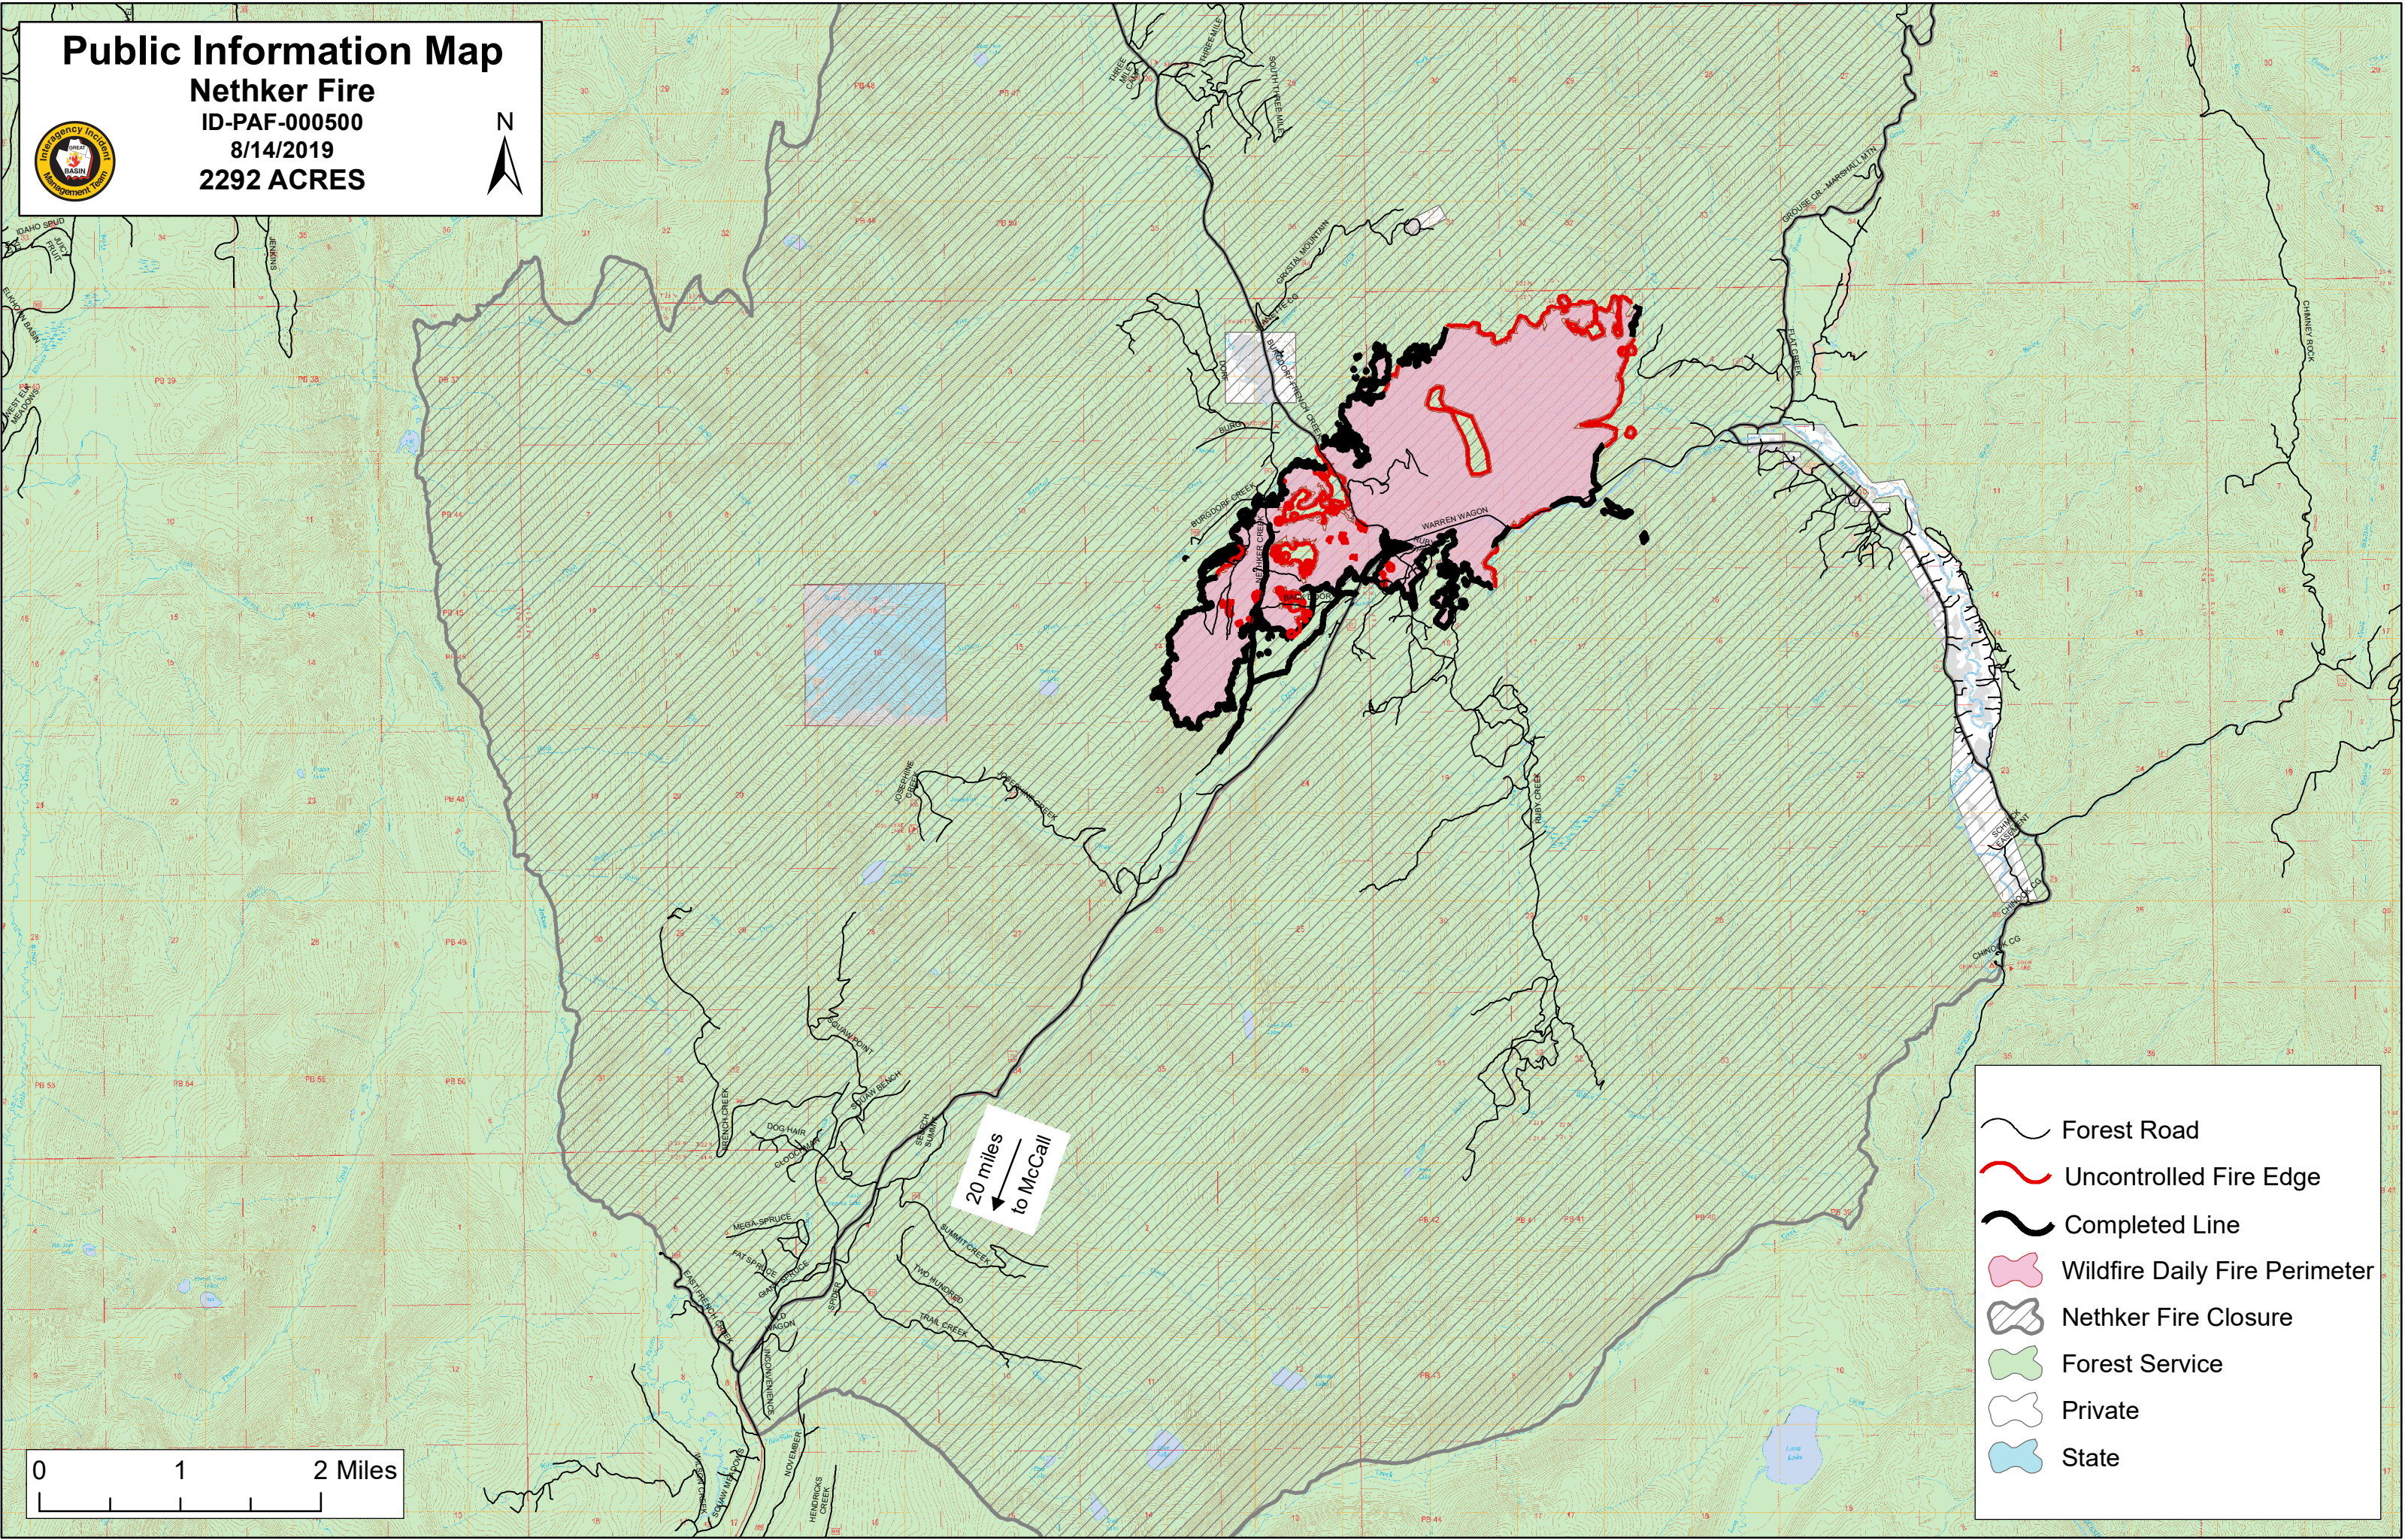

Public Information Map

Nethker Fire

ID-PAF-000500

8/14/2019

2292 ACRES

-  Forest Road
-  Uncontrolled Fire Edge
-  Completed Line
-  Wildfire Daily Fire Perimeter
-  Nethker Fire Closure
-  Forest Service
-  Private
-  State

20 miles
to McCall