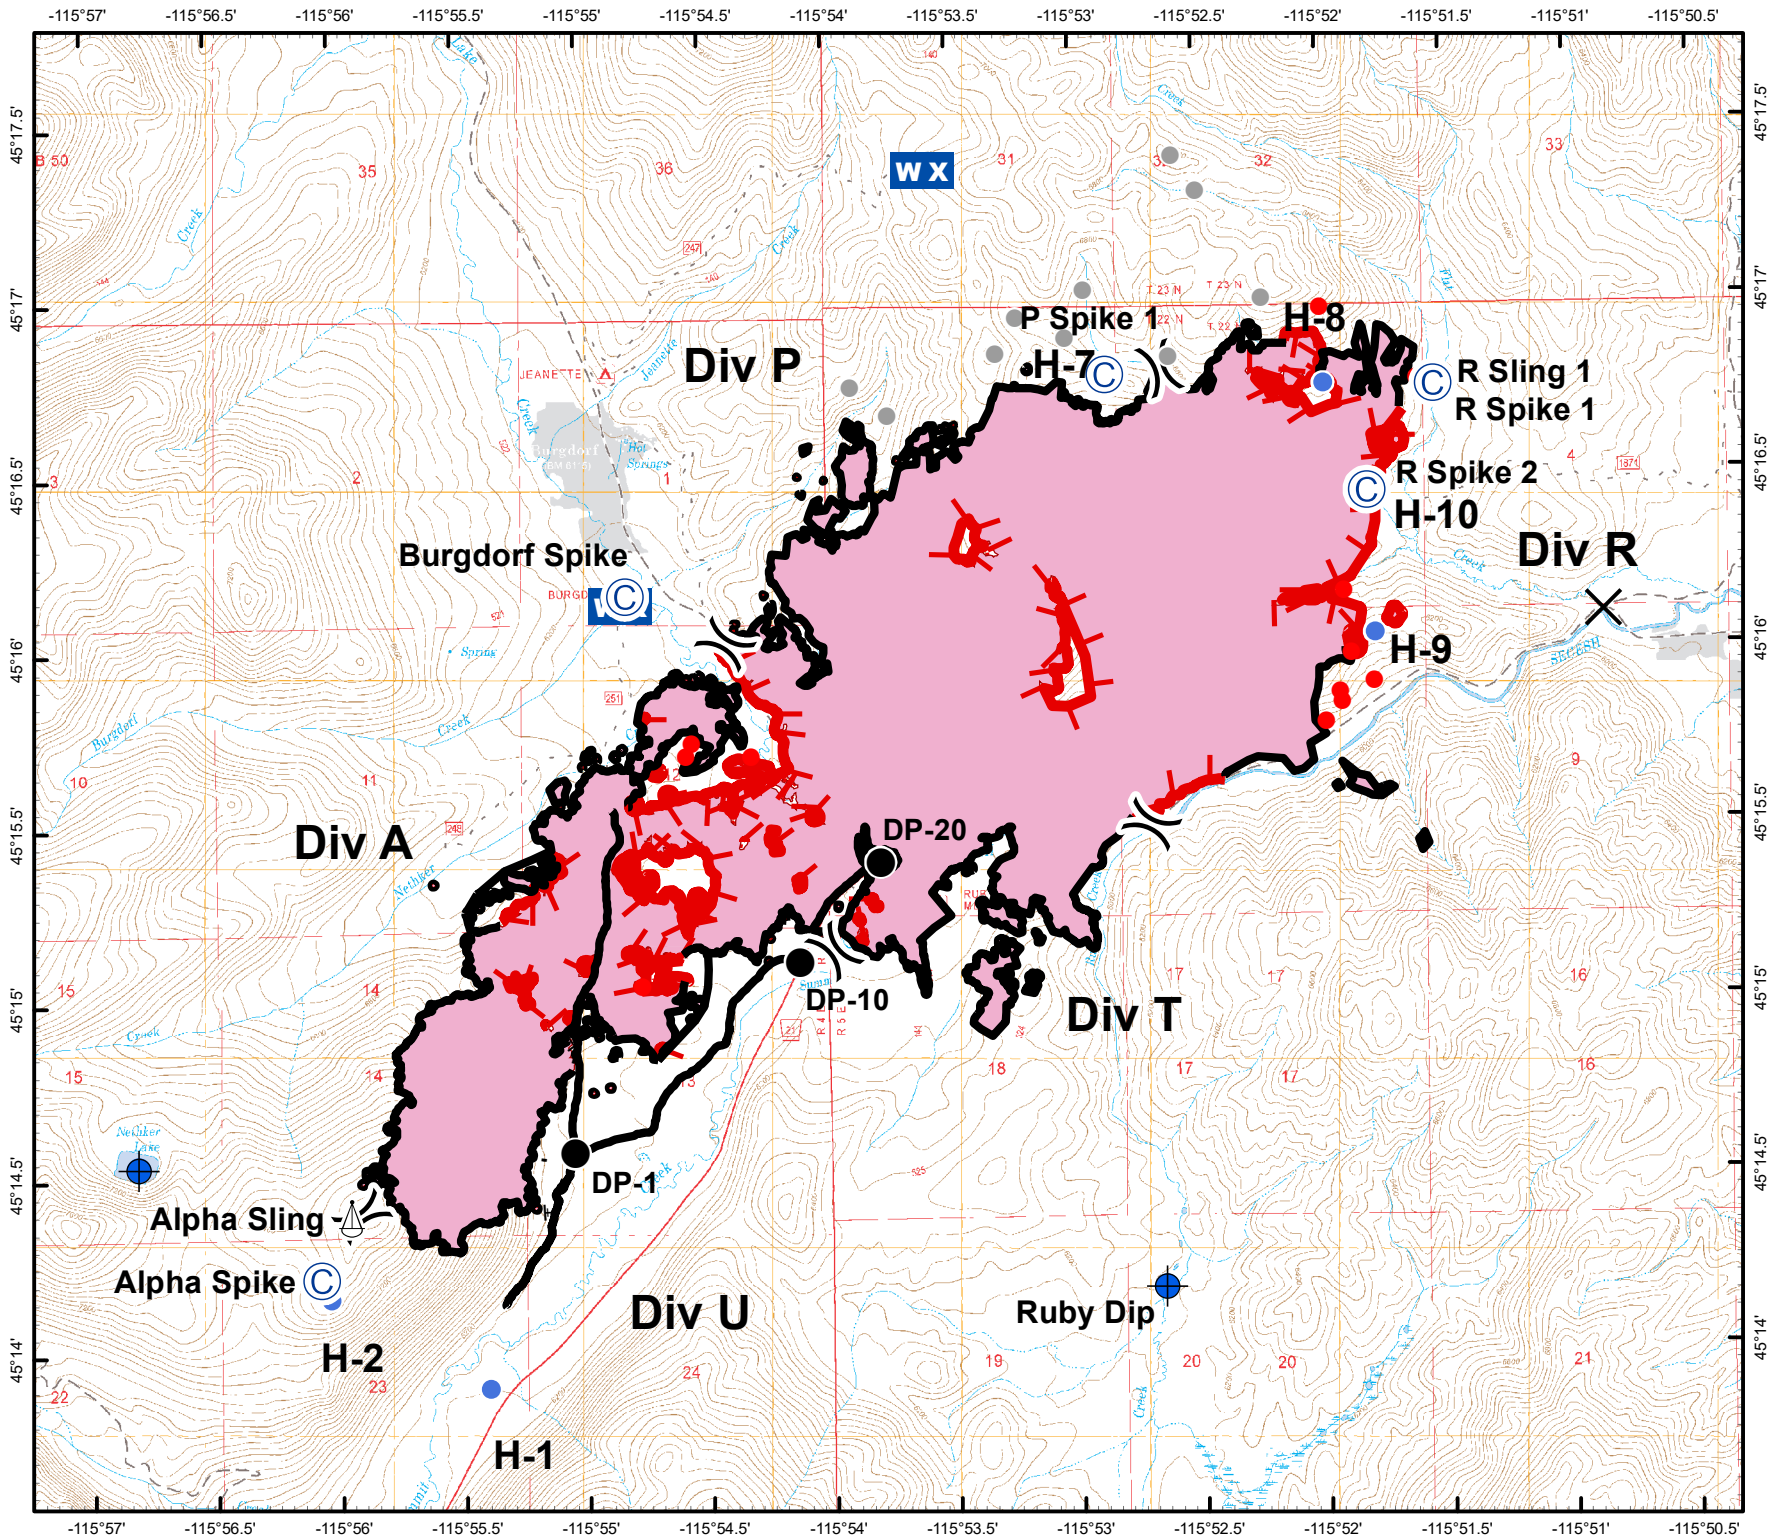

IAP Map Nethker Fire

2351 Acres
ID-PAF-000500
August 16, 2019

-  Camp
-  Closure
-  Dip Site
-  Drop Point
-  Helispot
-  Mobile Weather Unit
-  Sling Site
-  Spot Fire
-  Other
-  Division Break
-  Uncontrolled Fire Edge
-  Completed Line
-  Completed Hand Line