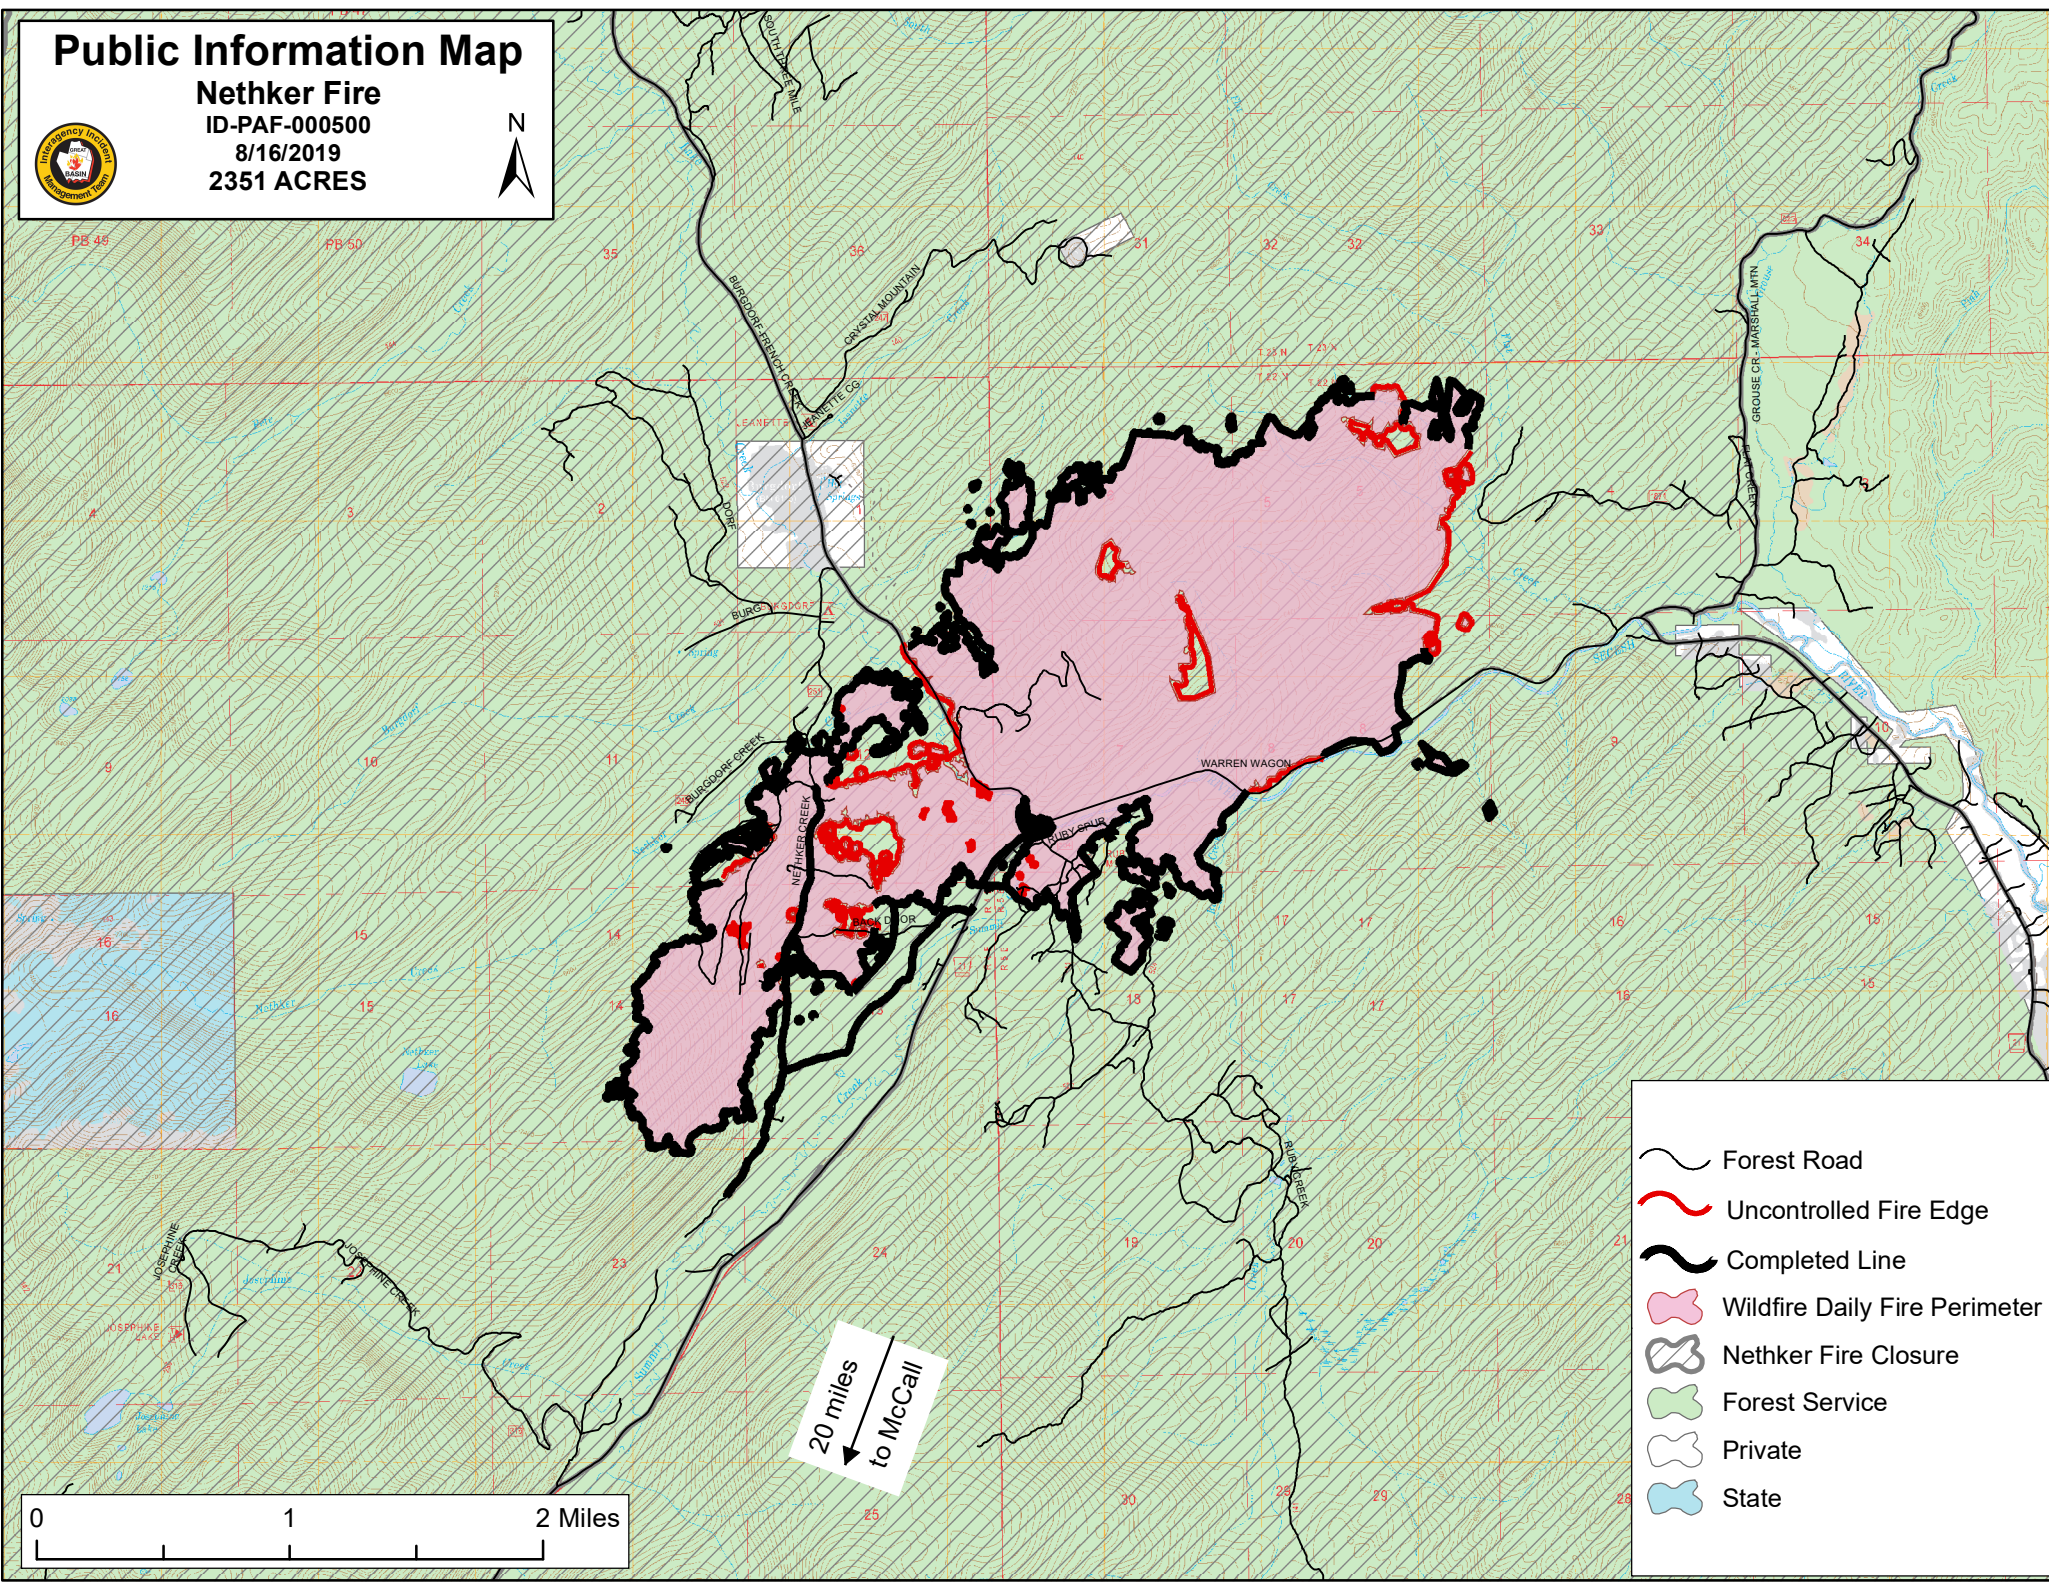

Public Information Map

Nethker Fire

ID-PAF-000500

8/16/2019

2351 ACRES

- Forest Road
- Uncontrolled Fire Edge
- Completed Line
- Wildfire Daily Fire Perimeter
- Nethker Fire Closure
- Forest Service
- Private
- State

20 miles
to McCall