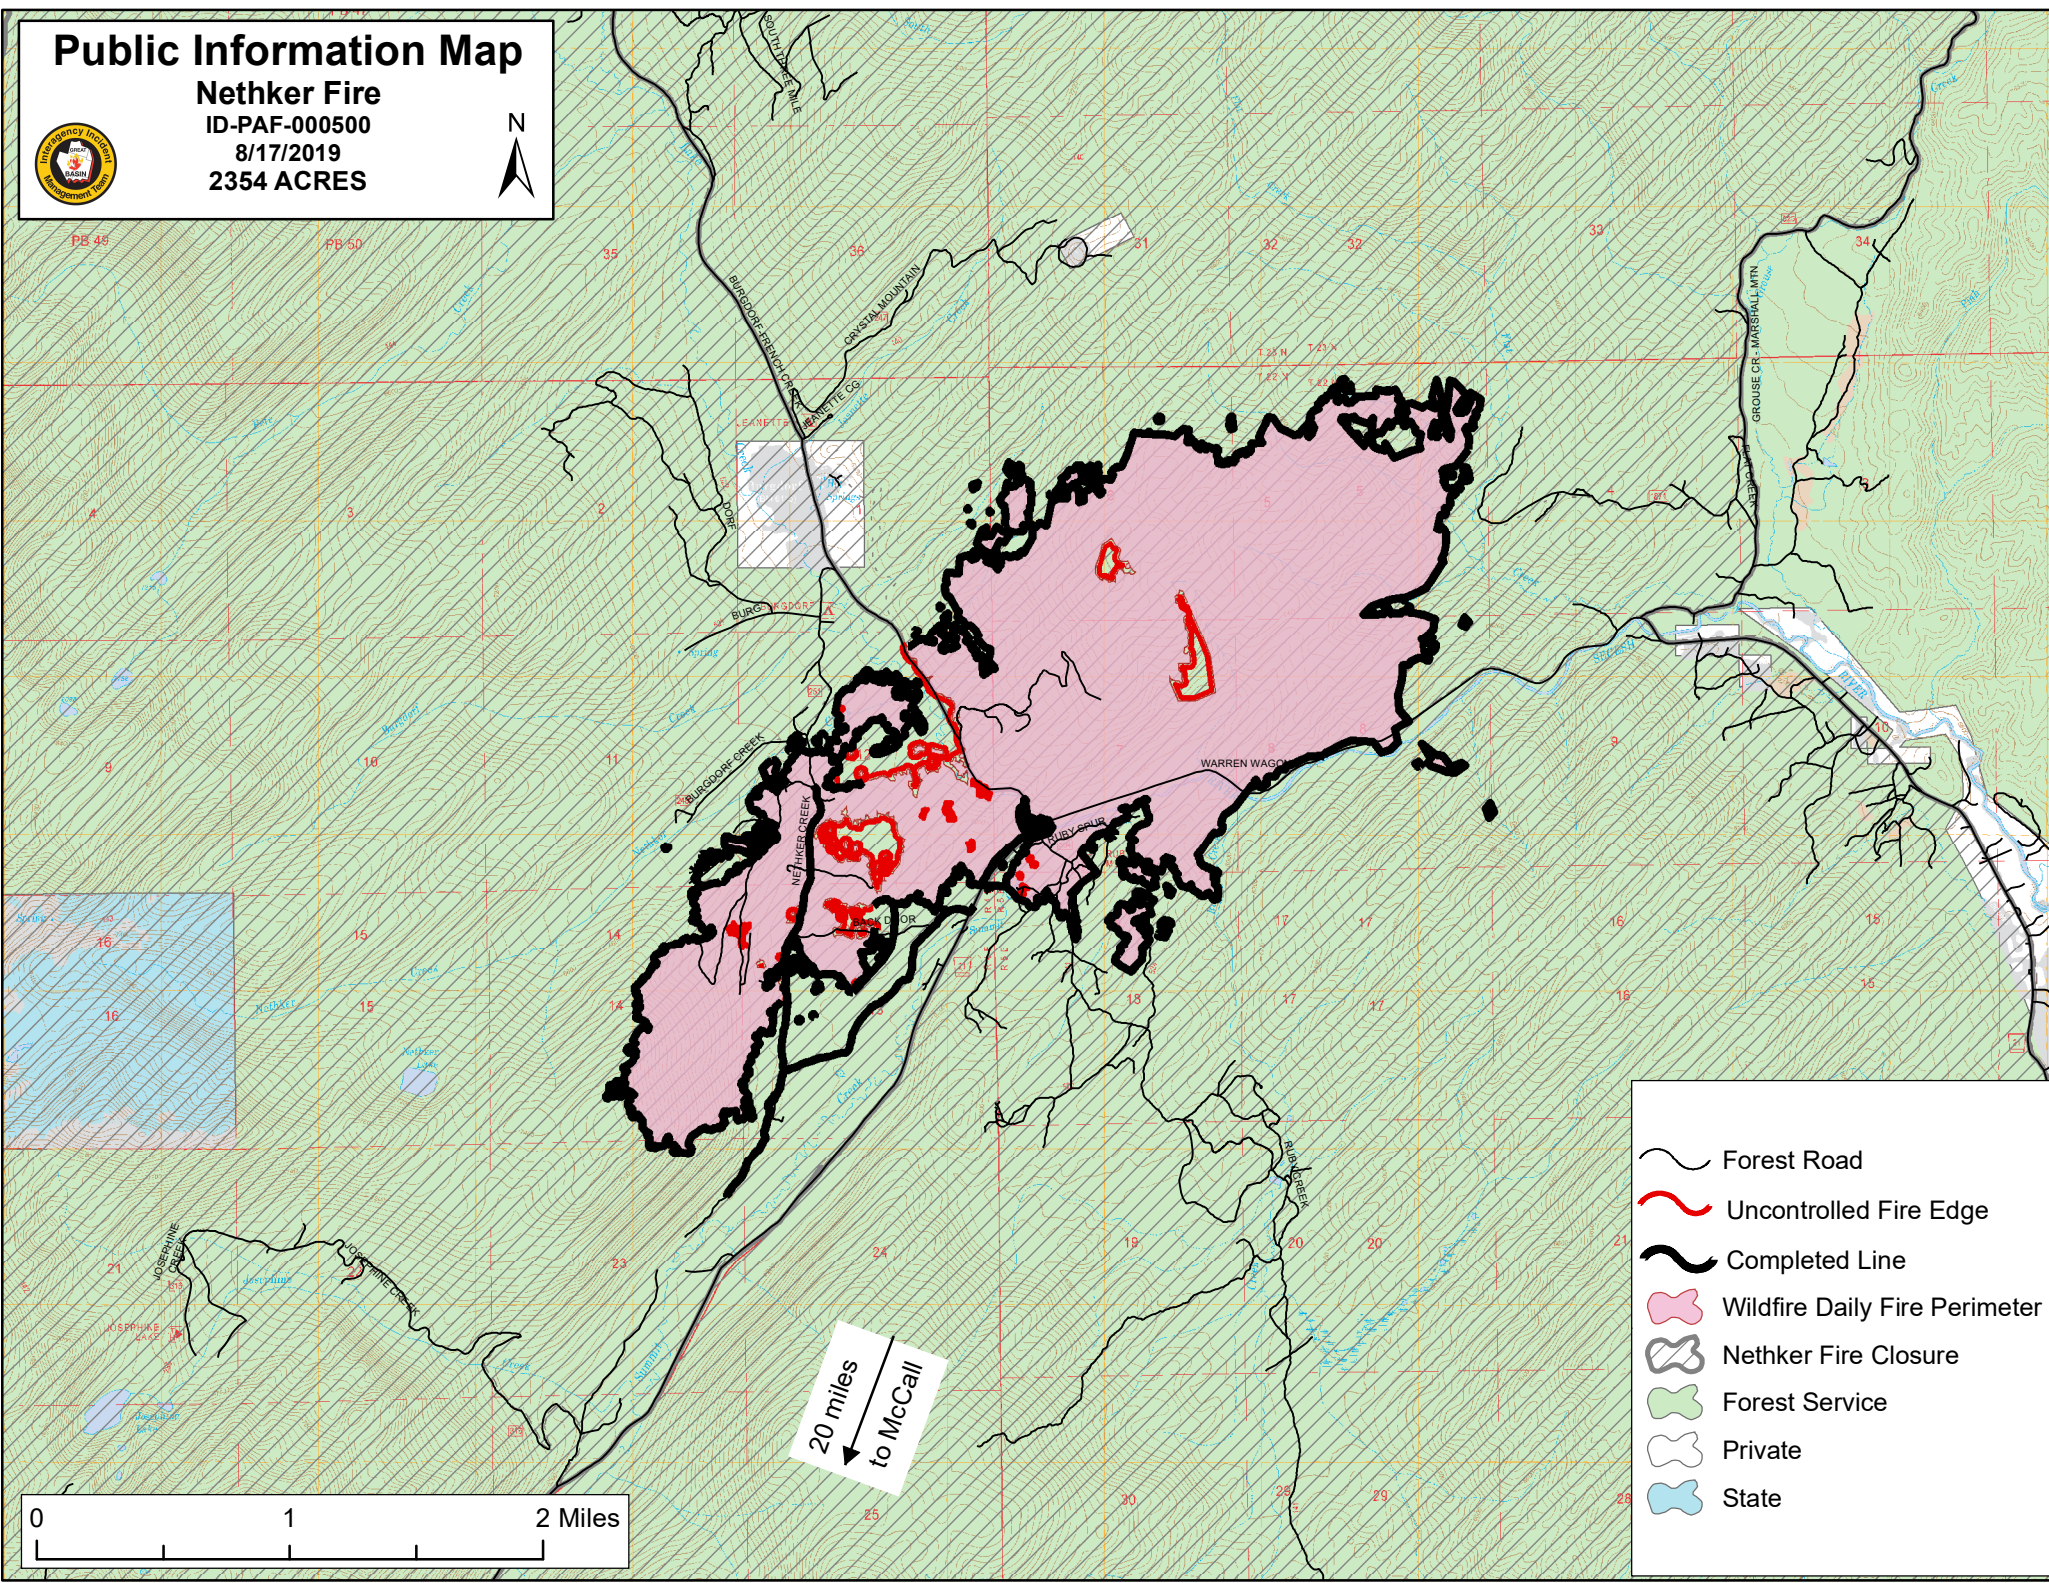

# Public Information Map

**Nethker Fire**

**ID-PAF-000500**

**8/17/2019**

**2354 ACRES**

20 miles  
to McCall

- Forest Road
- Uncontrolled Fire Edge
- Completed Line
- Wildfire Daily Fire Perimeter
- Nethker Fire Closure
- Forest Service
- Private
- State