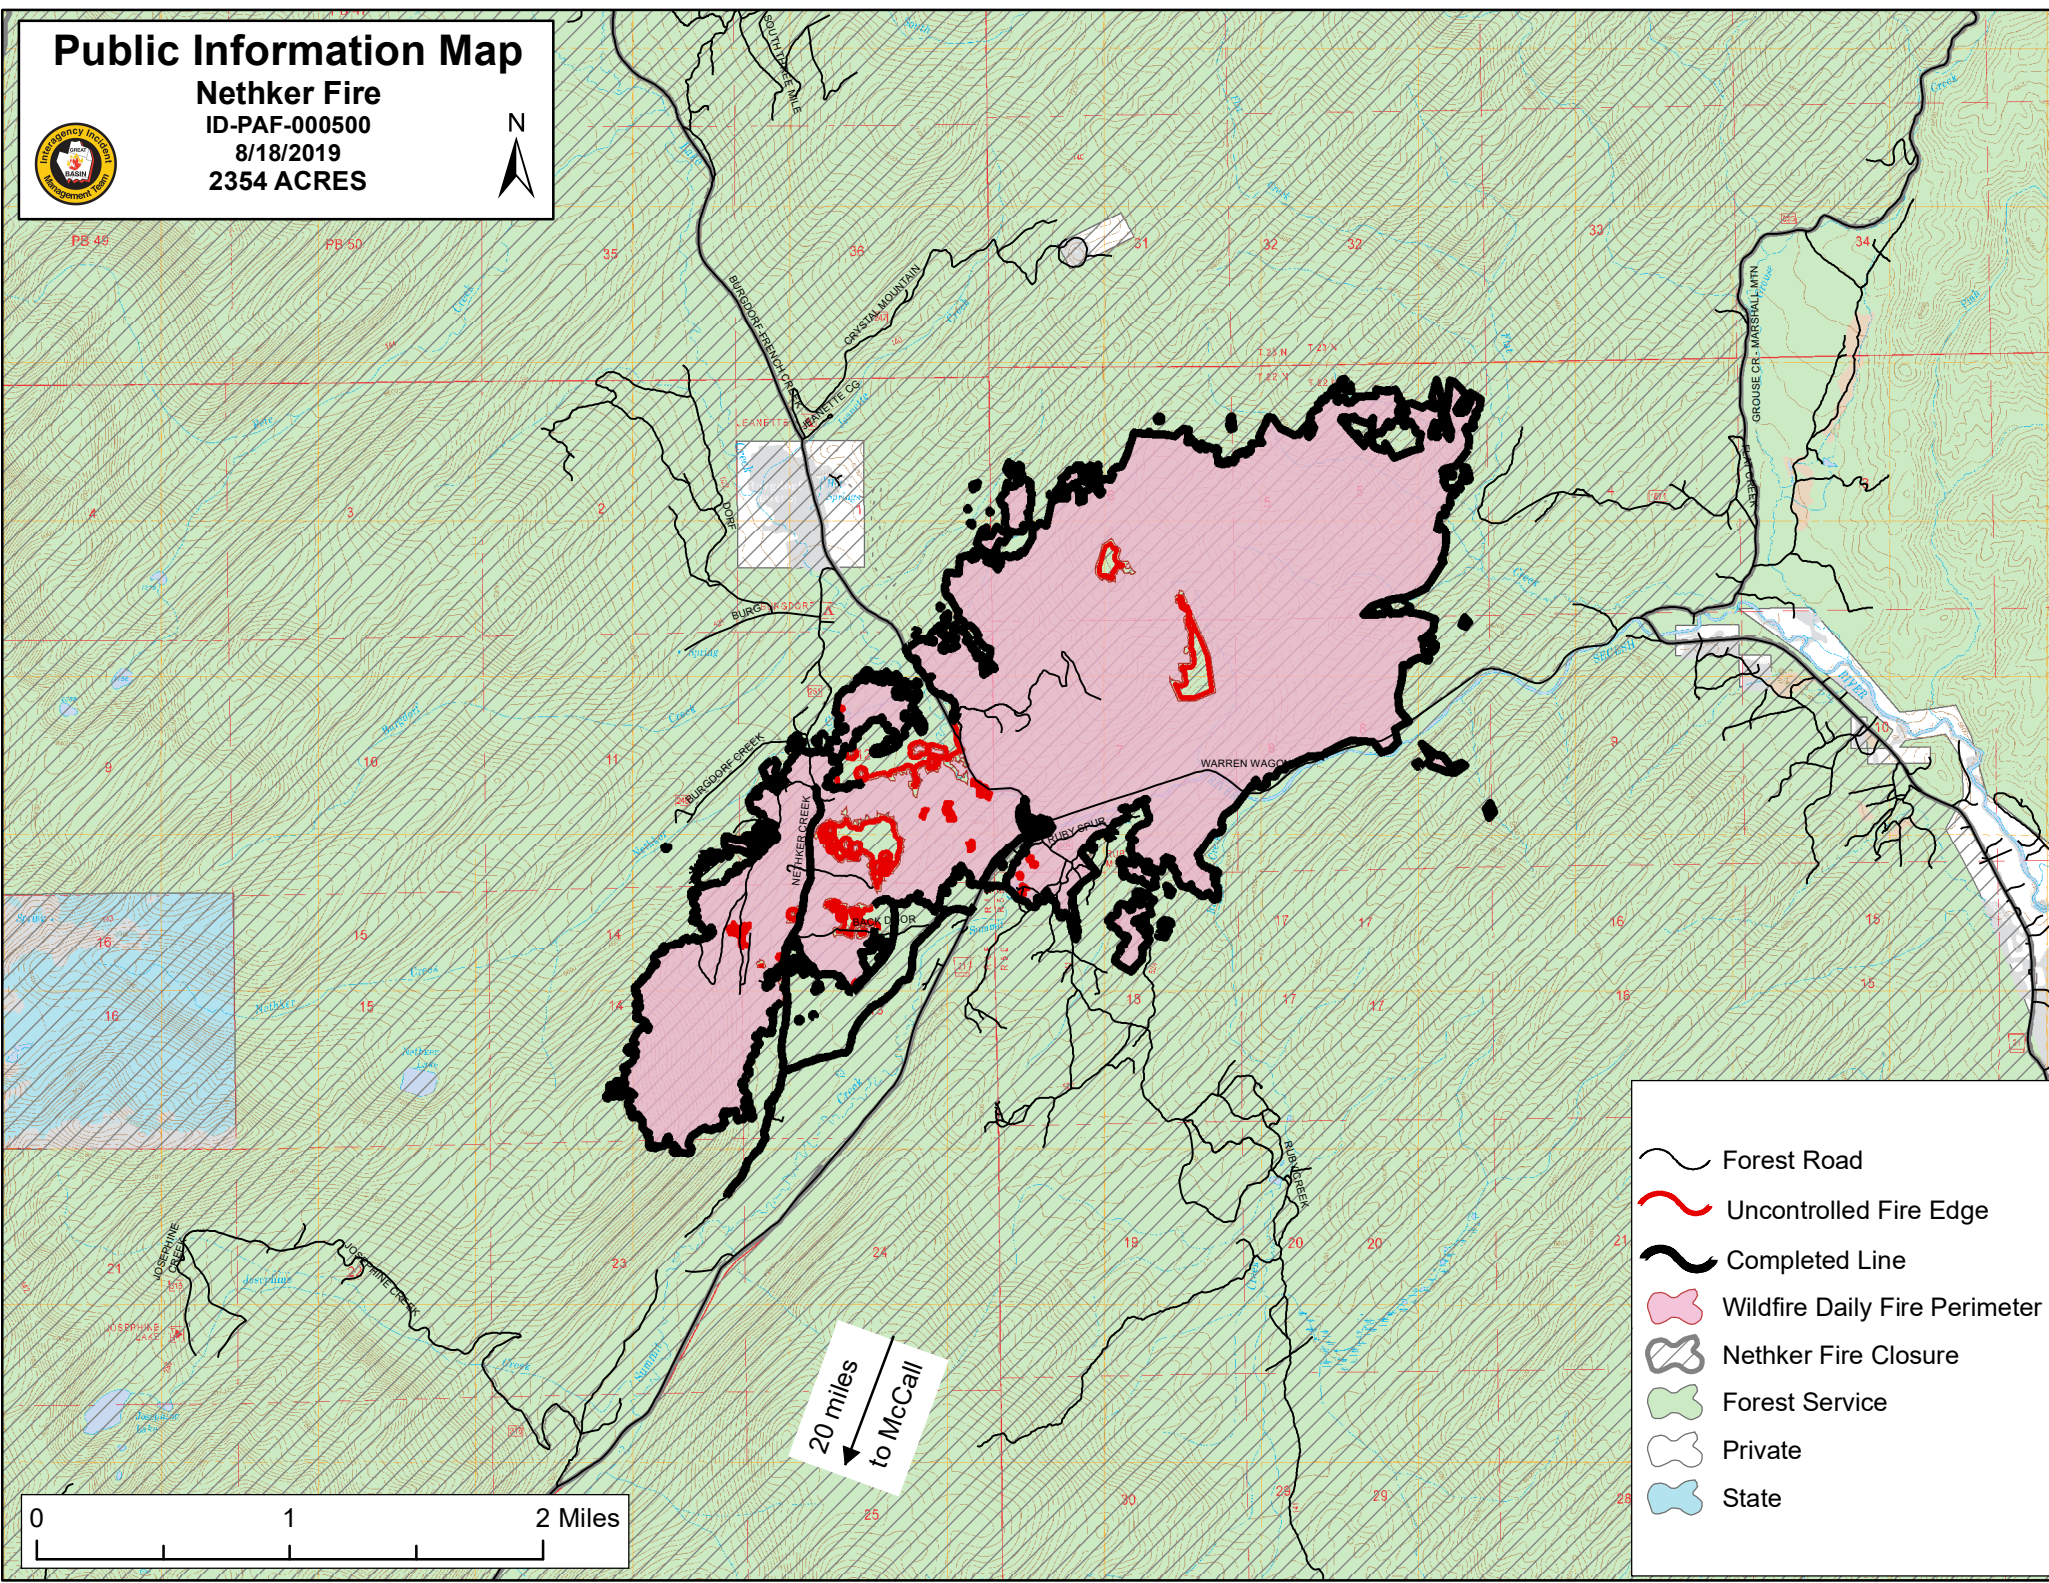

Public Information Map

Nethker Fire

ID-PAF-000500

8/18/2019

2354 ACRES

- Forest Road
- Uncontrolled Fire Edge
- Completed Line
- Wildfire Daily Fire Perimeter
- Nethker Fire Closure
- Forest Service
- Private
- State

20 miles
to McCall