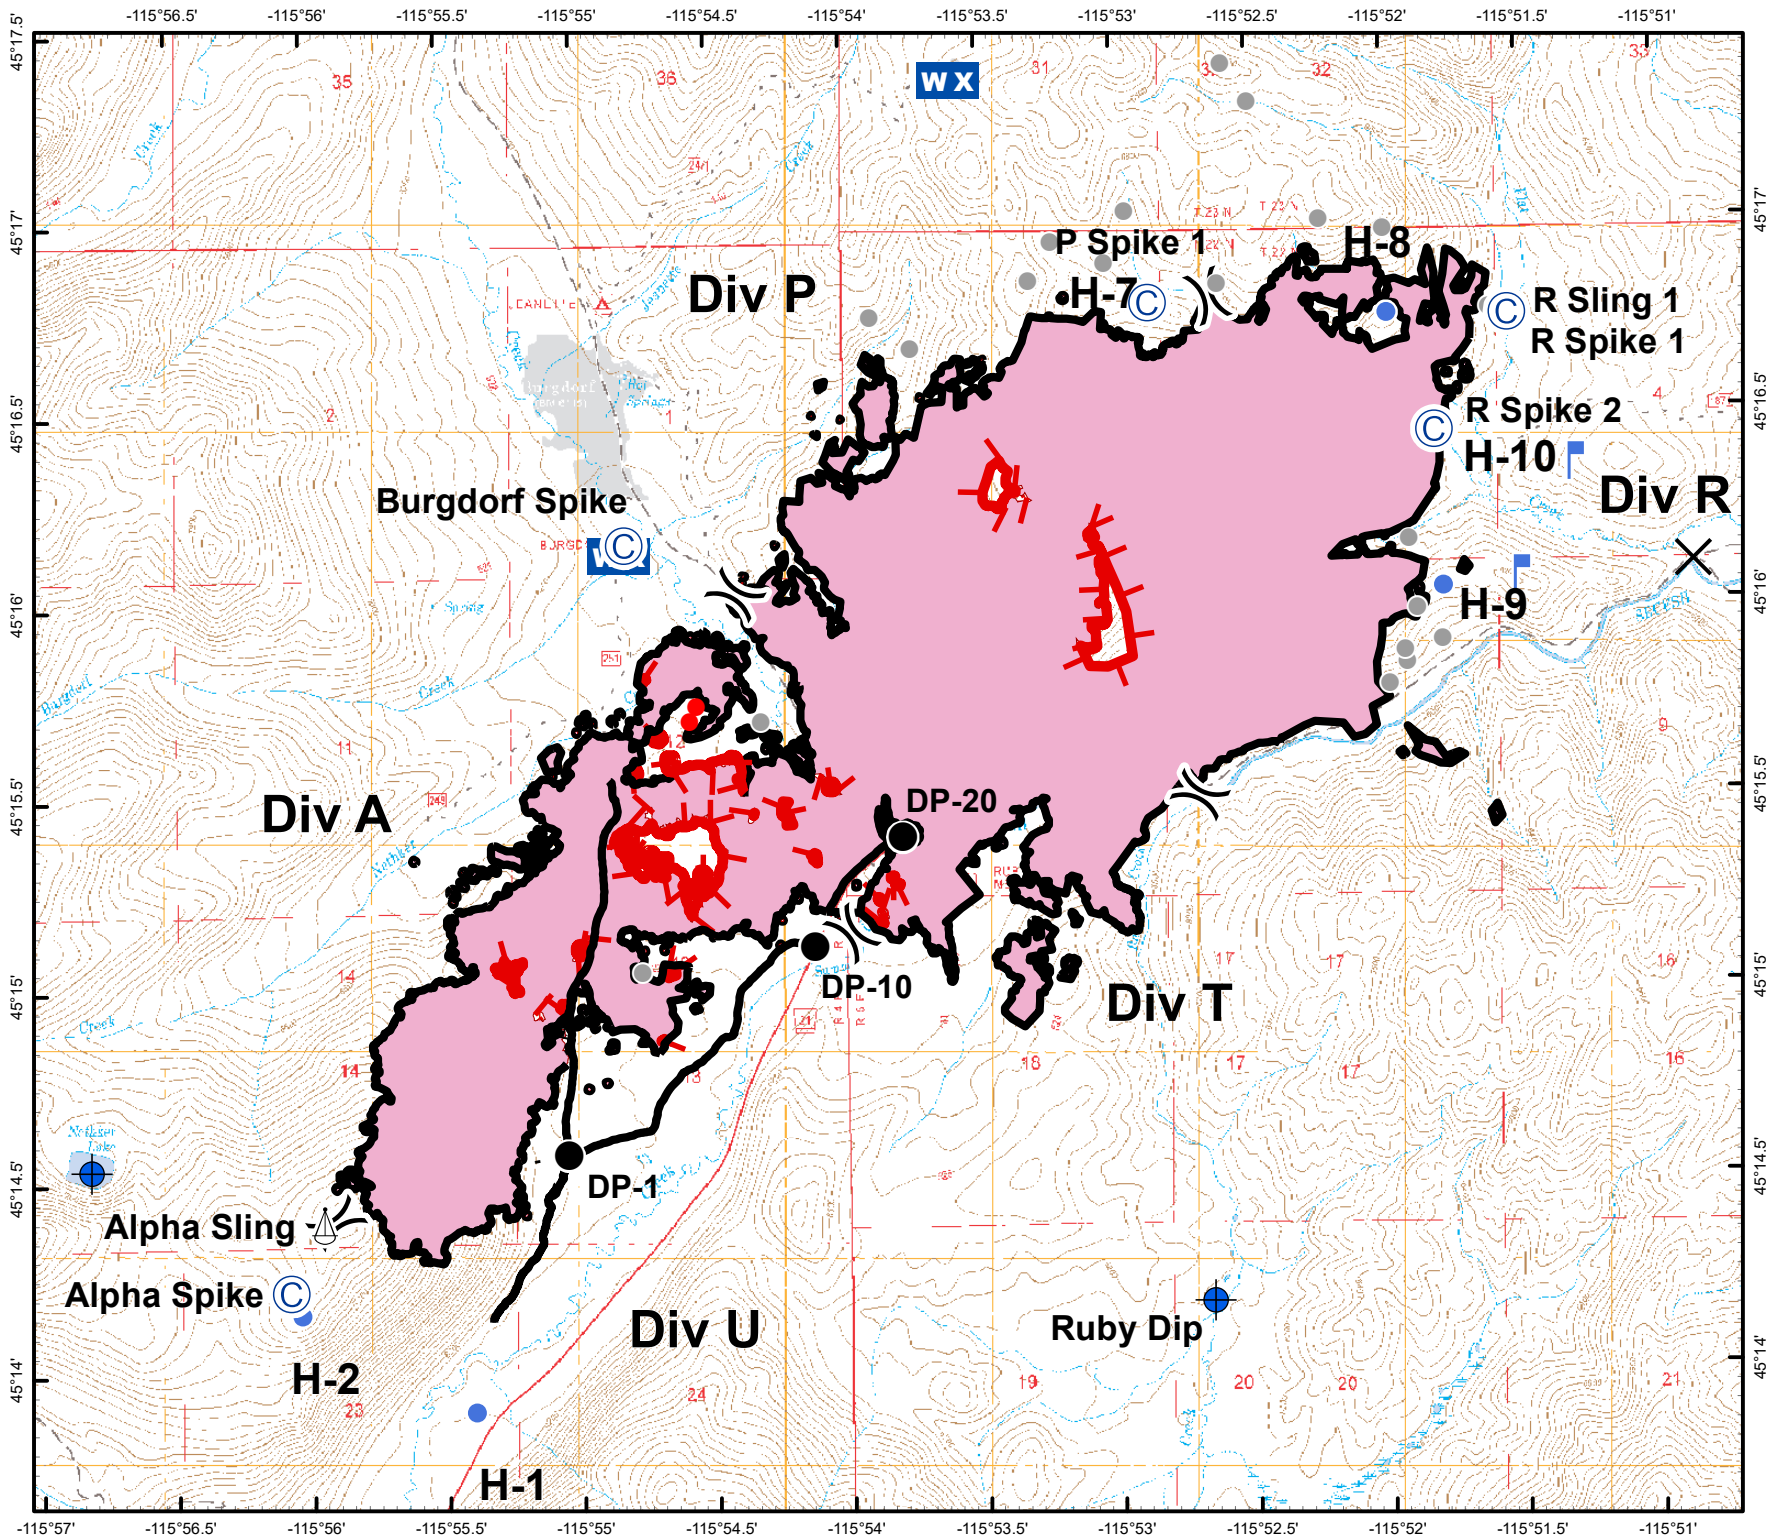

IAP Map Nethker Fire

2355 Acres
ID-PAF-000500
August 19, 2019

-  Camp
-  Closure
-  Dip Site
-  Drop Point
-  Helispot
-  Lookout
-  Mobile Weather Unit
-  Sling Site
-  Spot Fire
-  Other
-  Division Break
-  Uncontrolled Fire Edge
-  Completed Line
-  Completed Hand Line