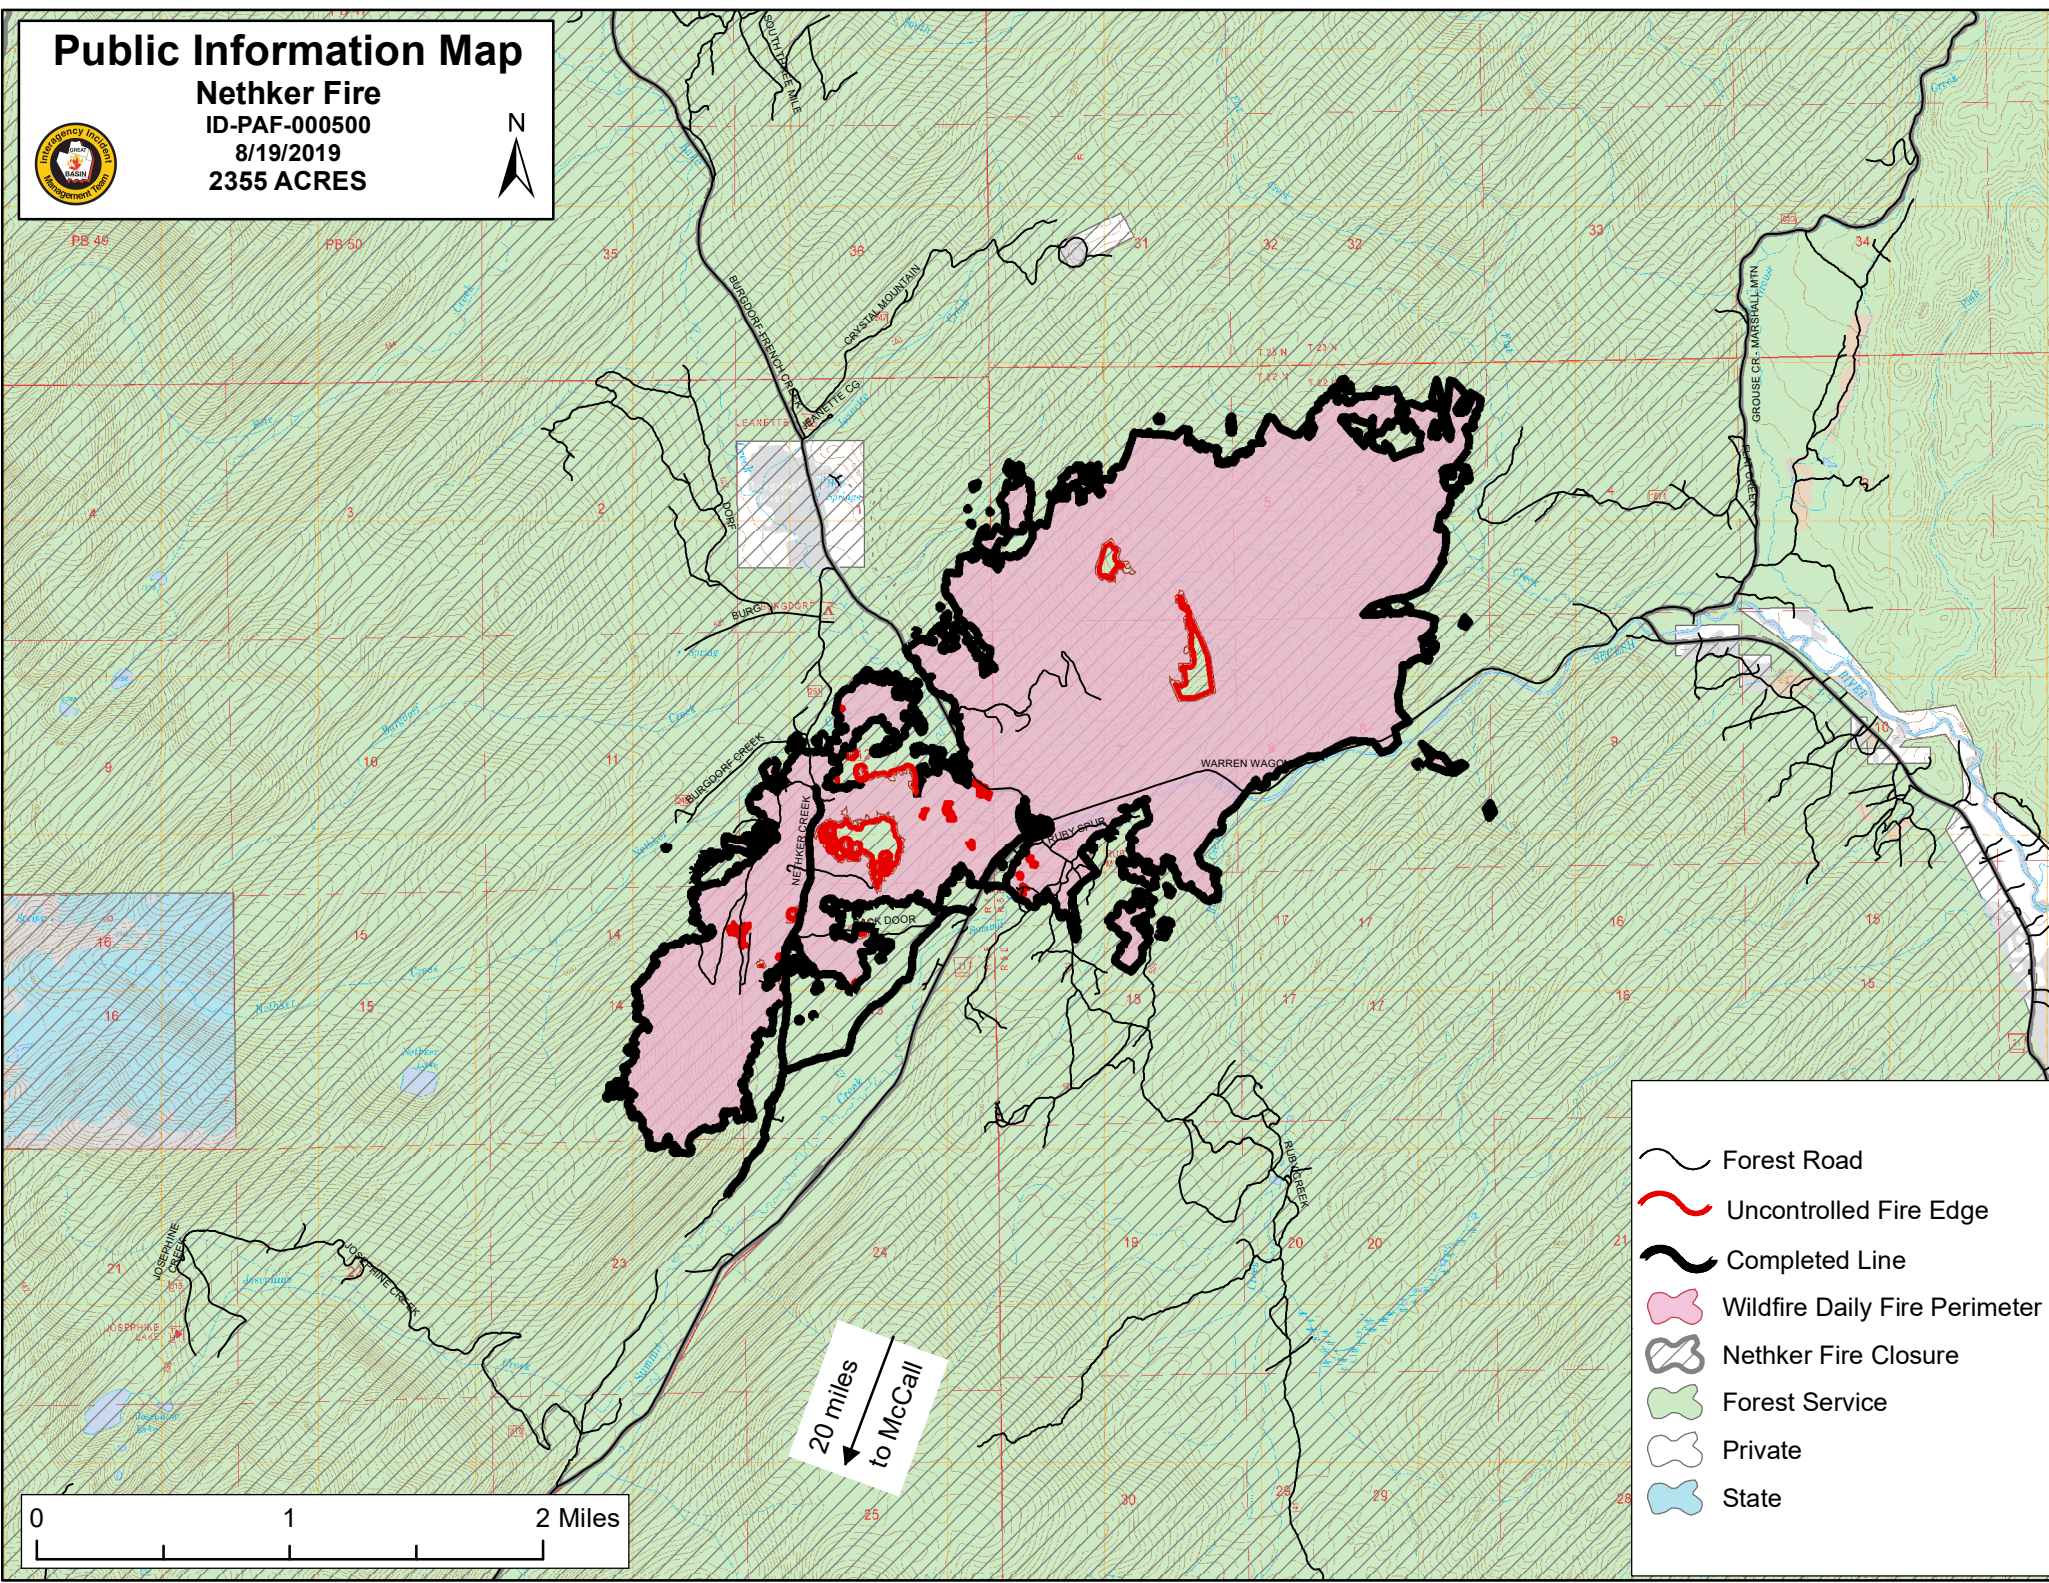

Public Information Map

Nethker Fire

ID-PAF-000500

8/19/2019

2355 ACRES

-  Forest Road
-  Uncontrolled Fire Edge
-  Completed Line
-  Wildfire Daily Fire Perimeter
-  Nethker Fire Closure
-  Forest Service
-  Private
-  State

20 miles
to McCall