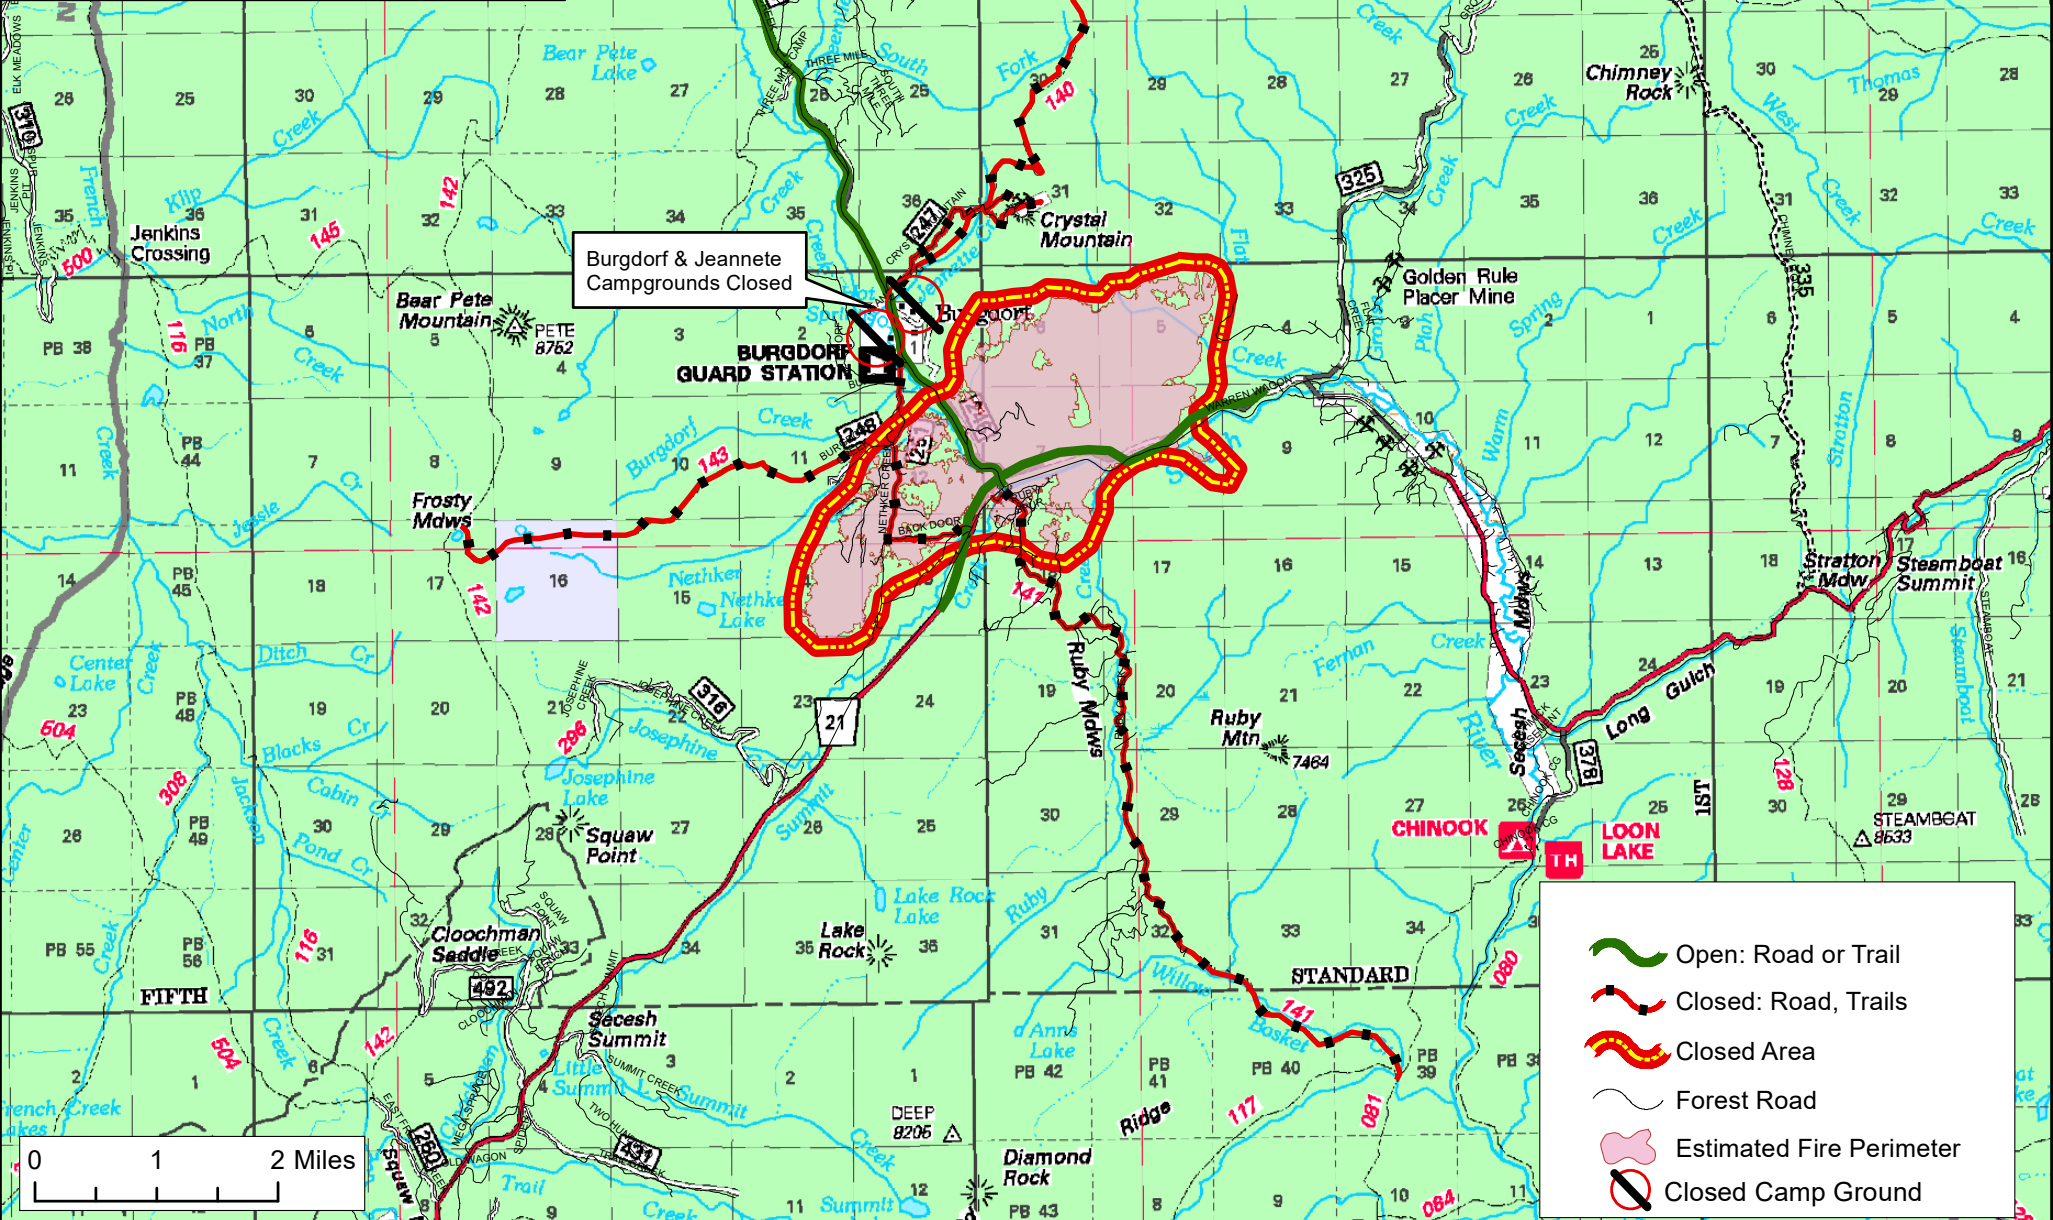

Closure Map

Closure Order 0412 - 539

Nethker Fire
 ID-PAF-000500
 8/25/2019
 2355 ACRES

Burgdorf & Jeannette Campgrounds Closed

BURGDORF GUARD STATION

- Open: Road or Trail
- Closed: Road, Trails
- Closed Area
- Forest Road
- Estimated Fire Perimeter
- Closed Camp Ground