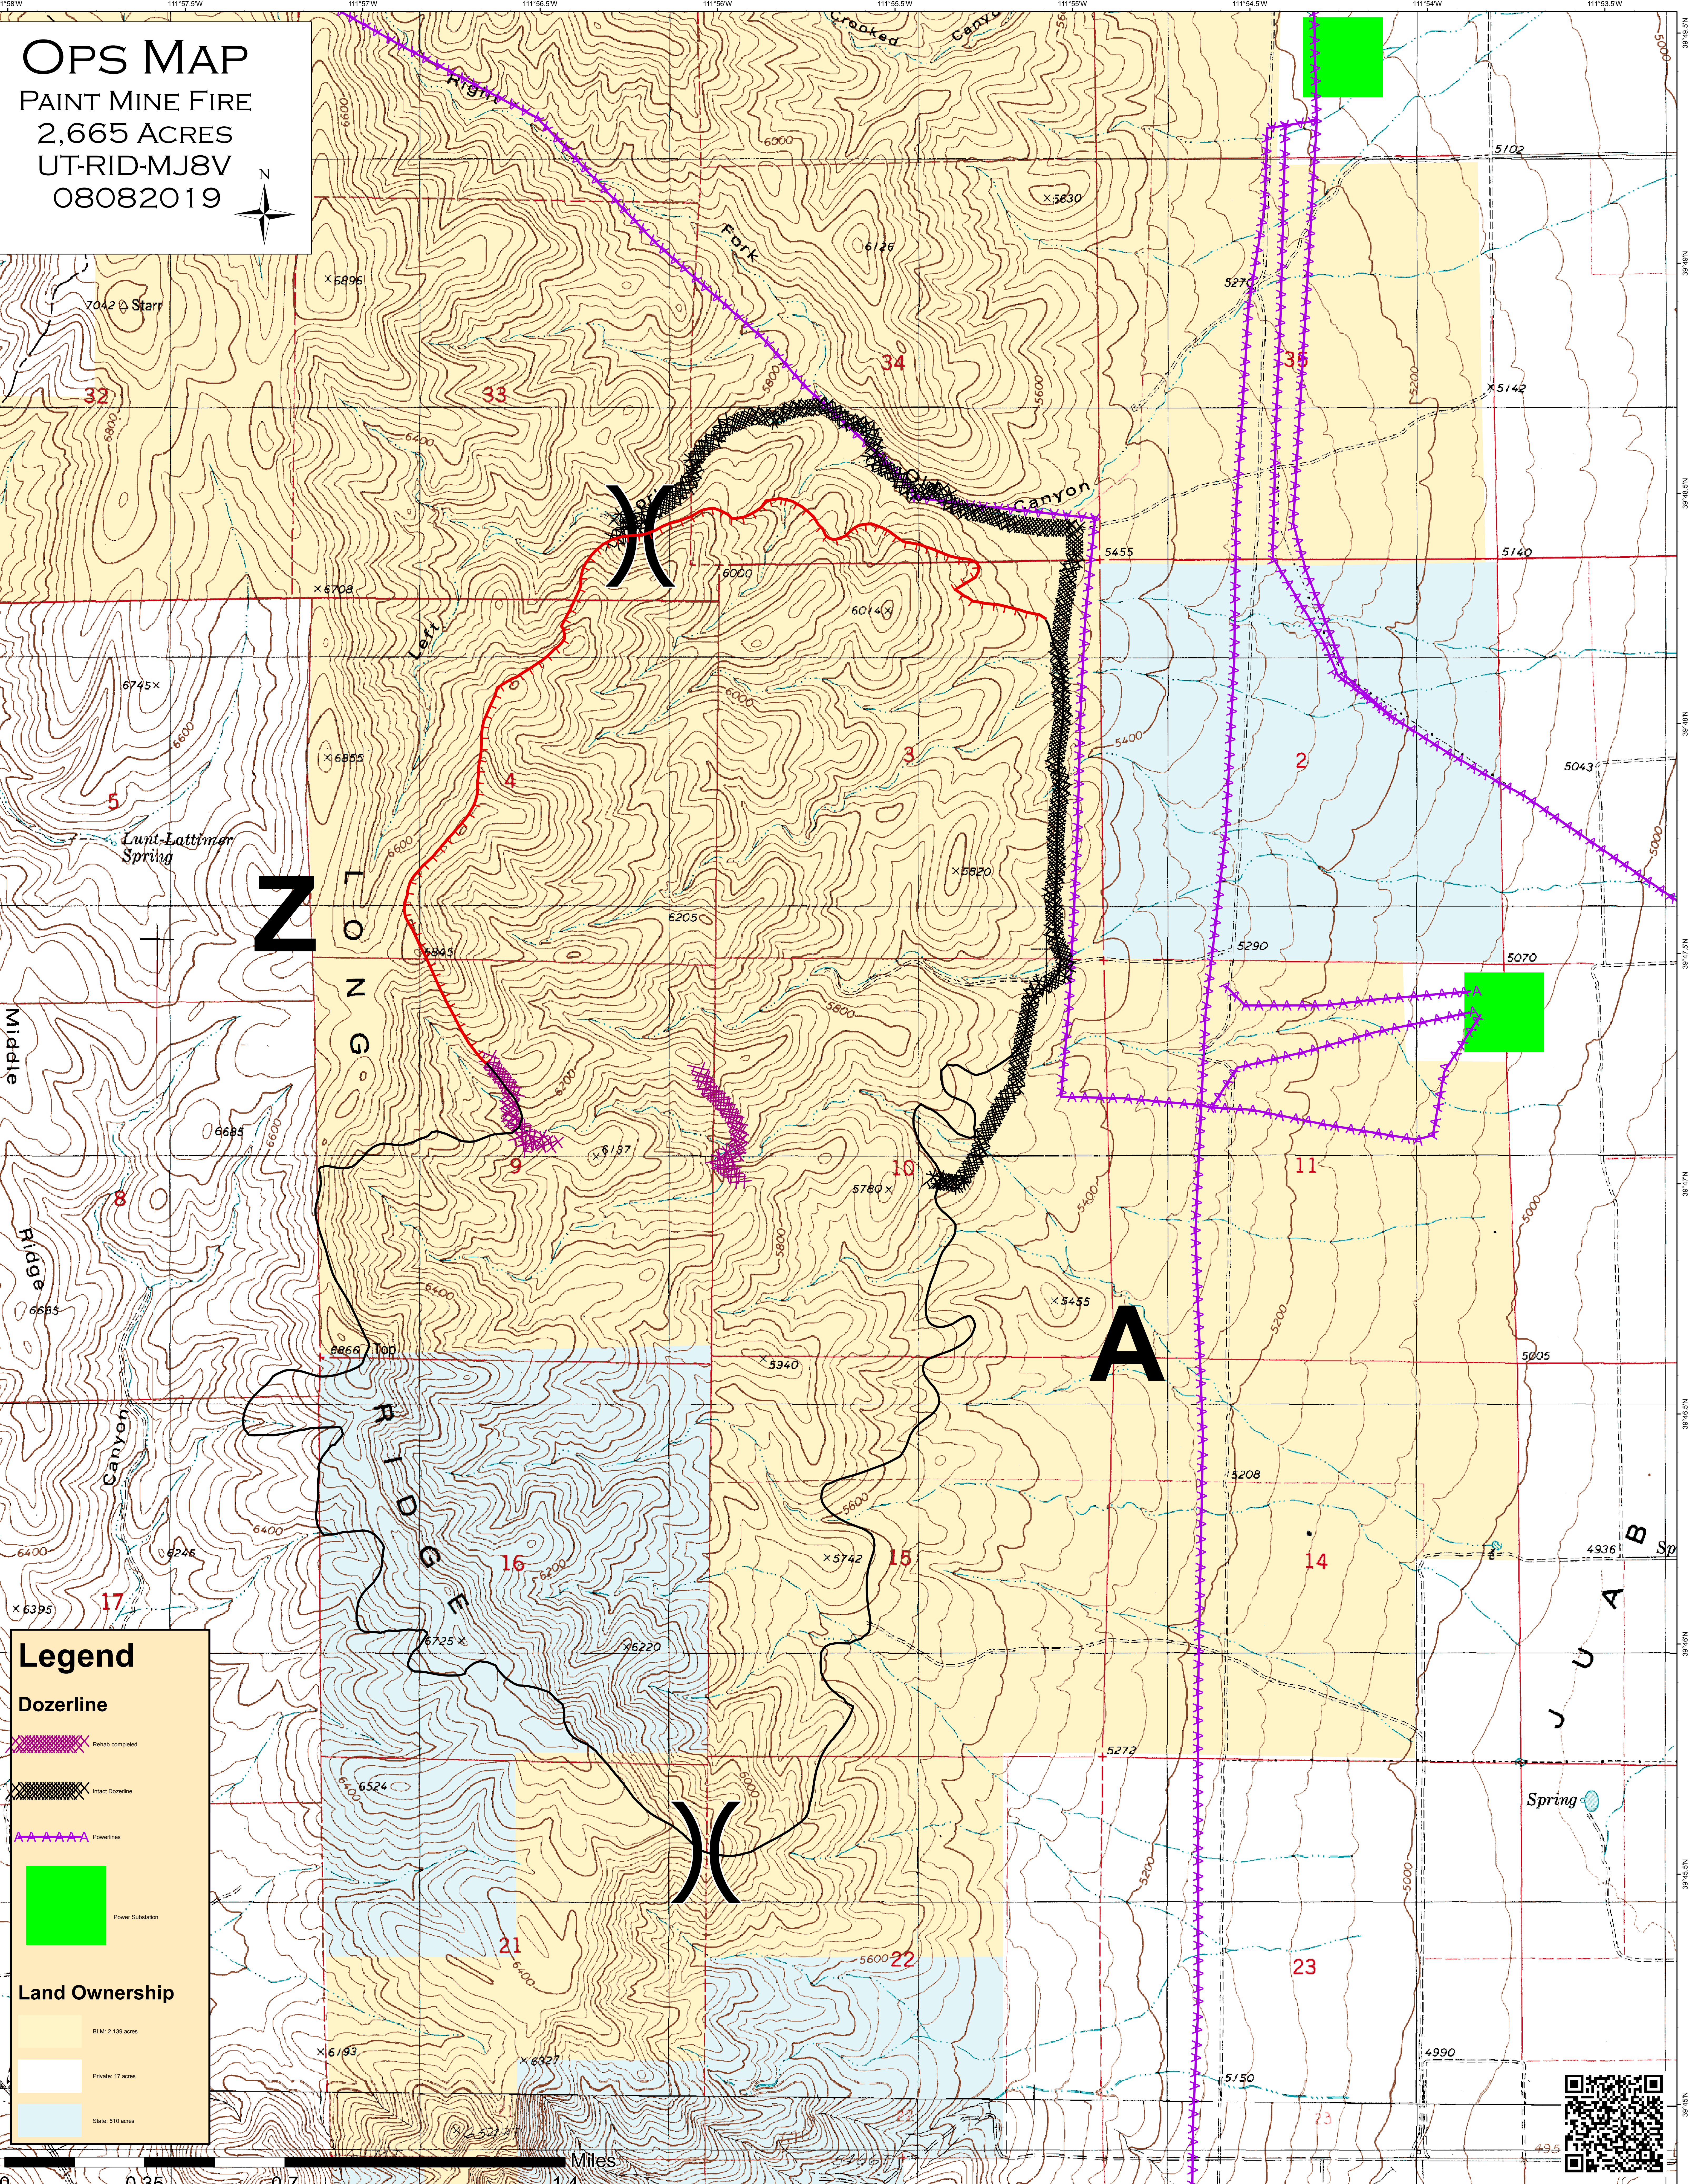

# OPS MAP

PAINT MINE FIRE  
2,665 ACRES  
UT-RID-MJ8V  
08082019

## Legend

### Dozerline

Rehab completed

Intact Dozerline

Powerlines

Power Substation

BLM: 2,139 acres

Private: 17 acres

State: 510 acres

0 0.35 0.7 1.4 Miles