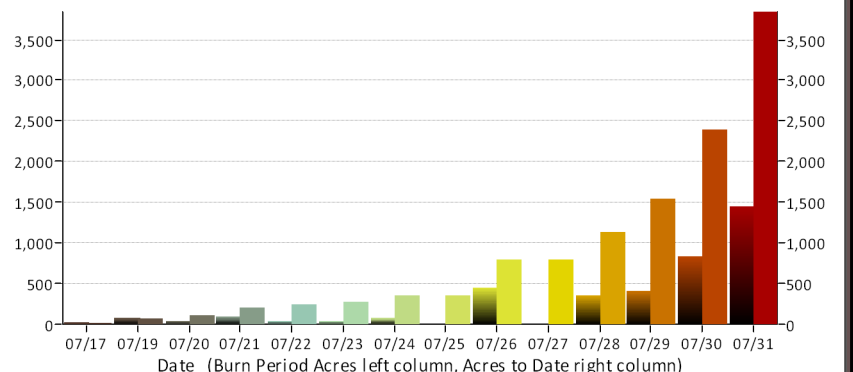

Burn Period Acres and Acres to Date