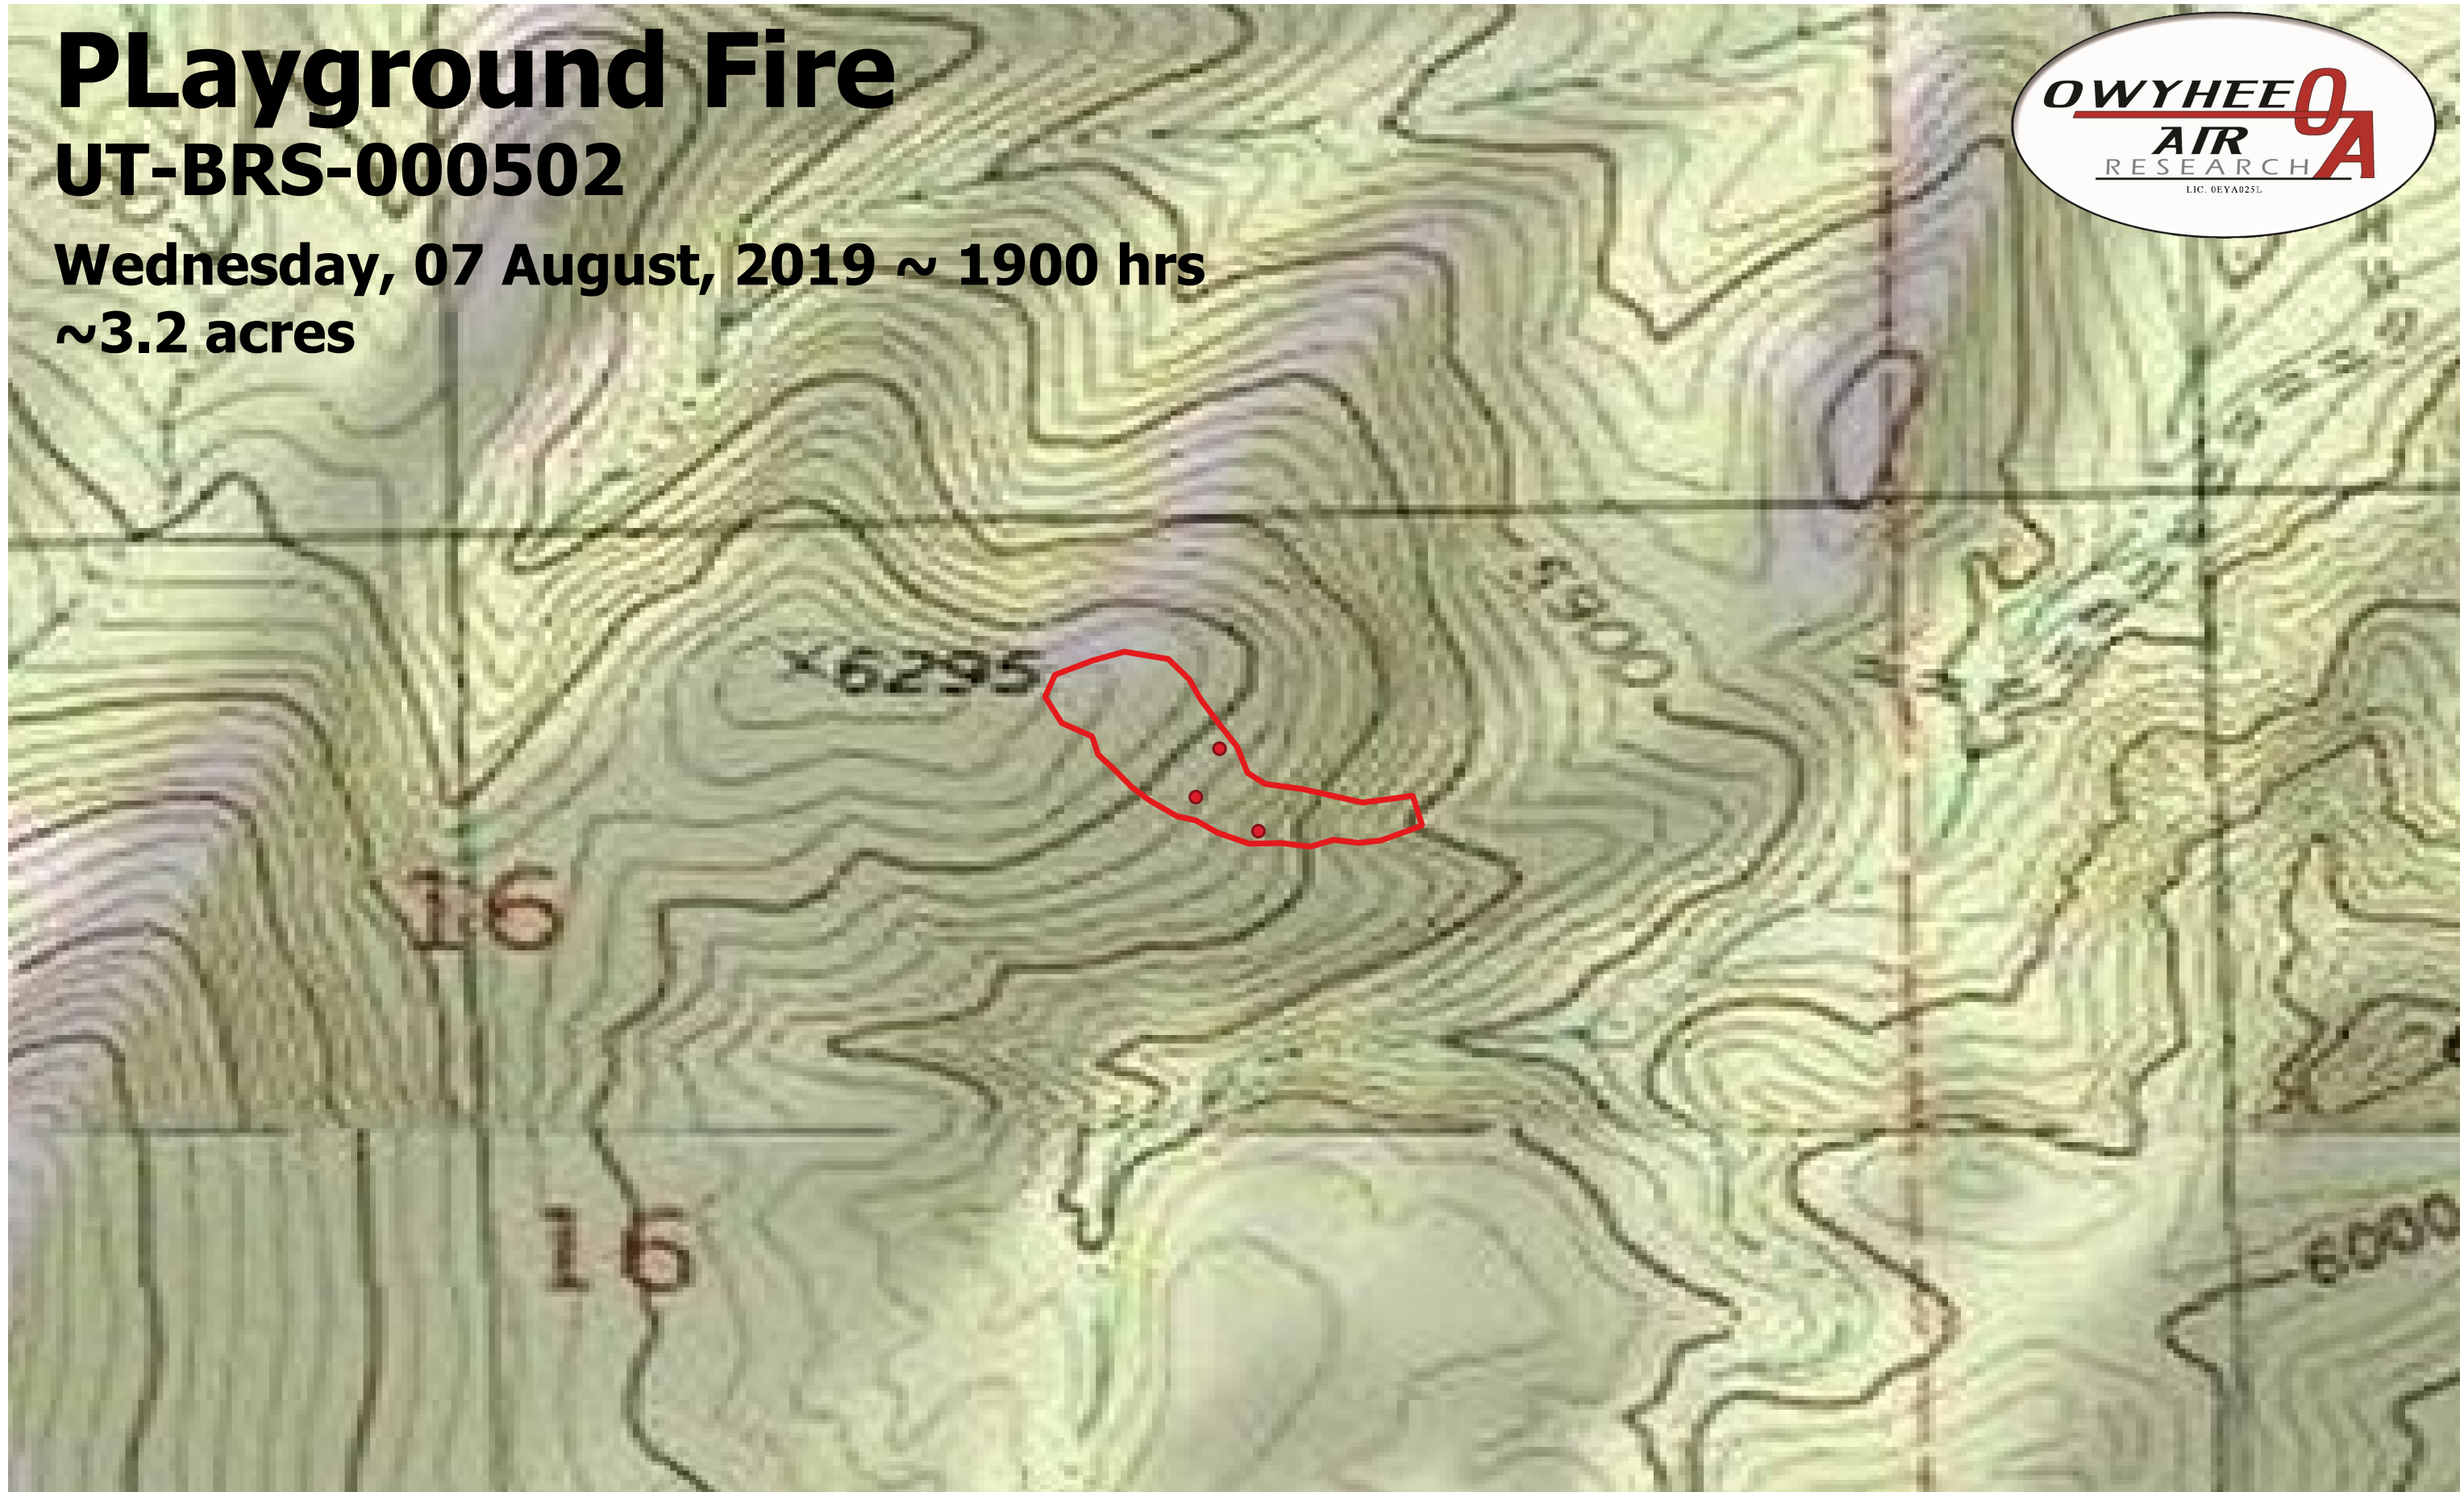

Playground Fire

UT-BRS-000502

Wednesday, 07 August, 2019 ~ 1900 hrs

~3.2 acres

Legend

-  Burn Perimeter
-  Isolated Heat

Scale: 1:2,500

Projection: WGS 84