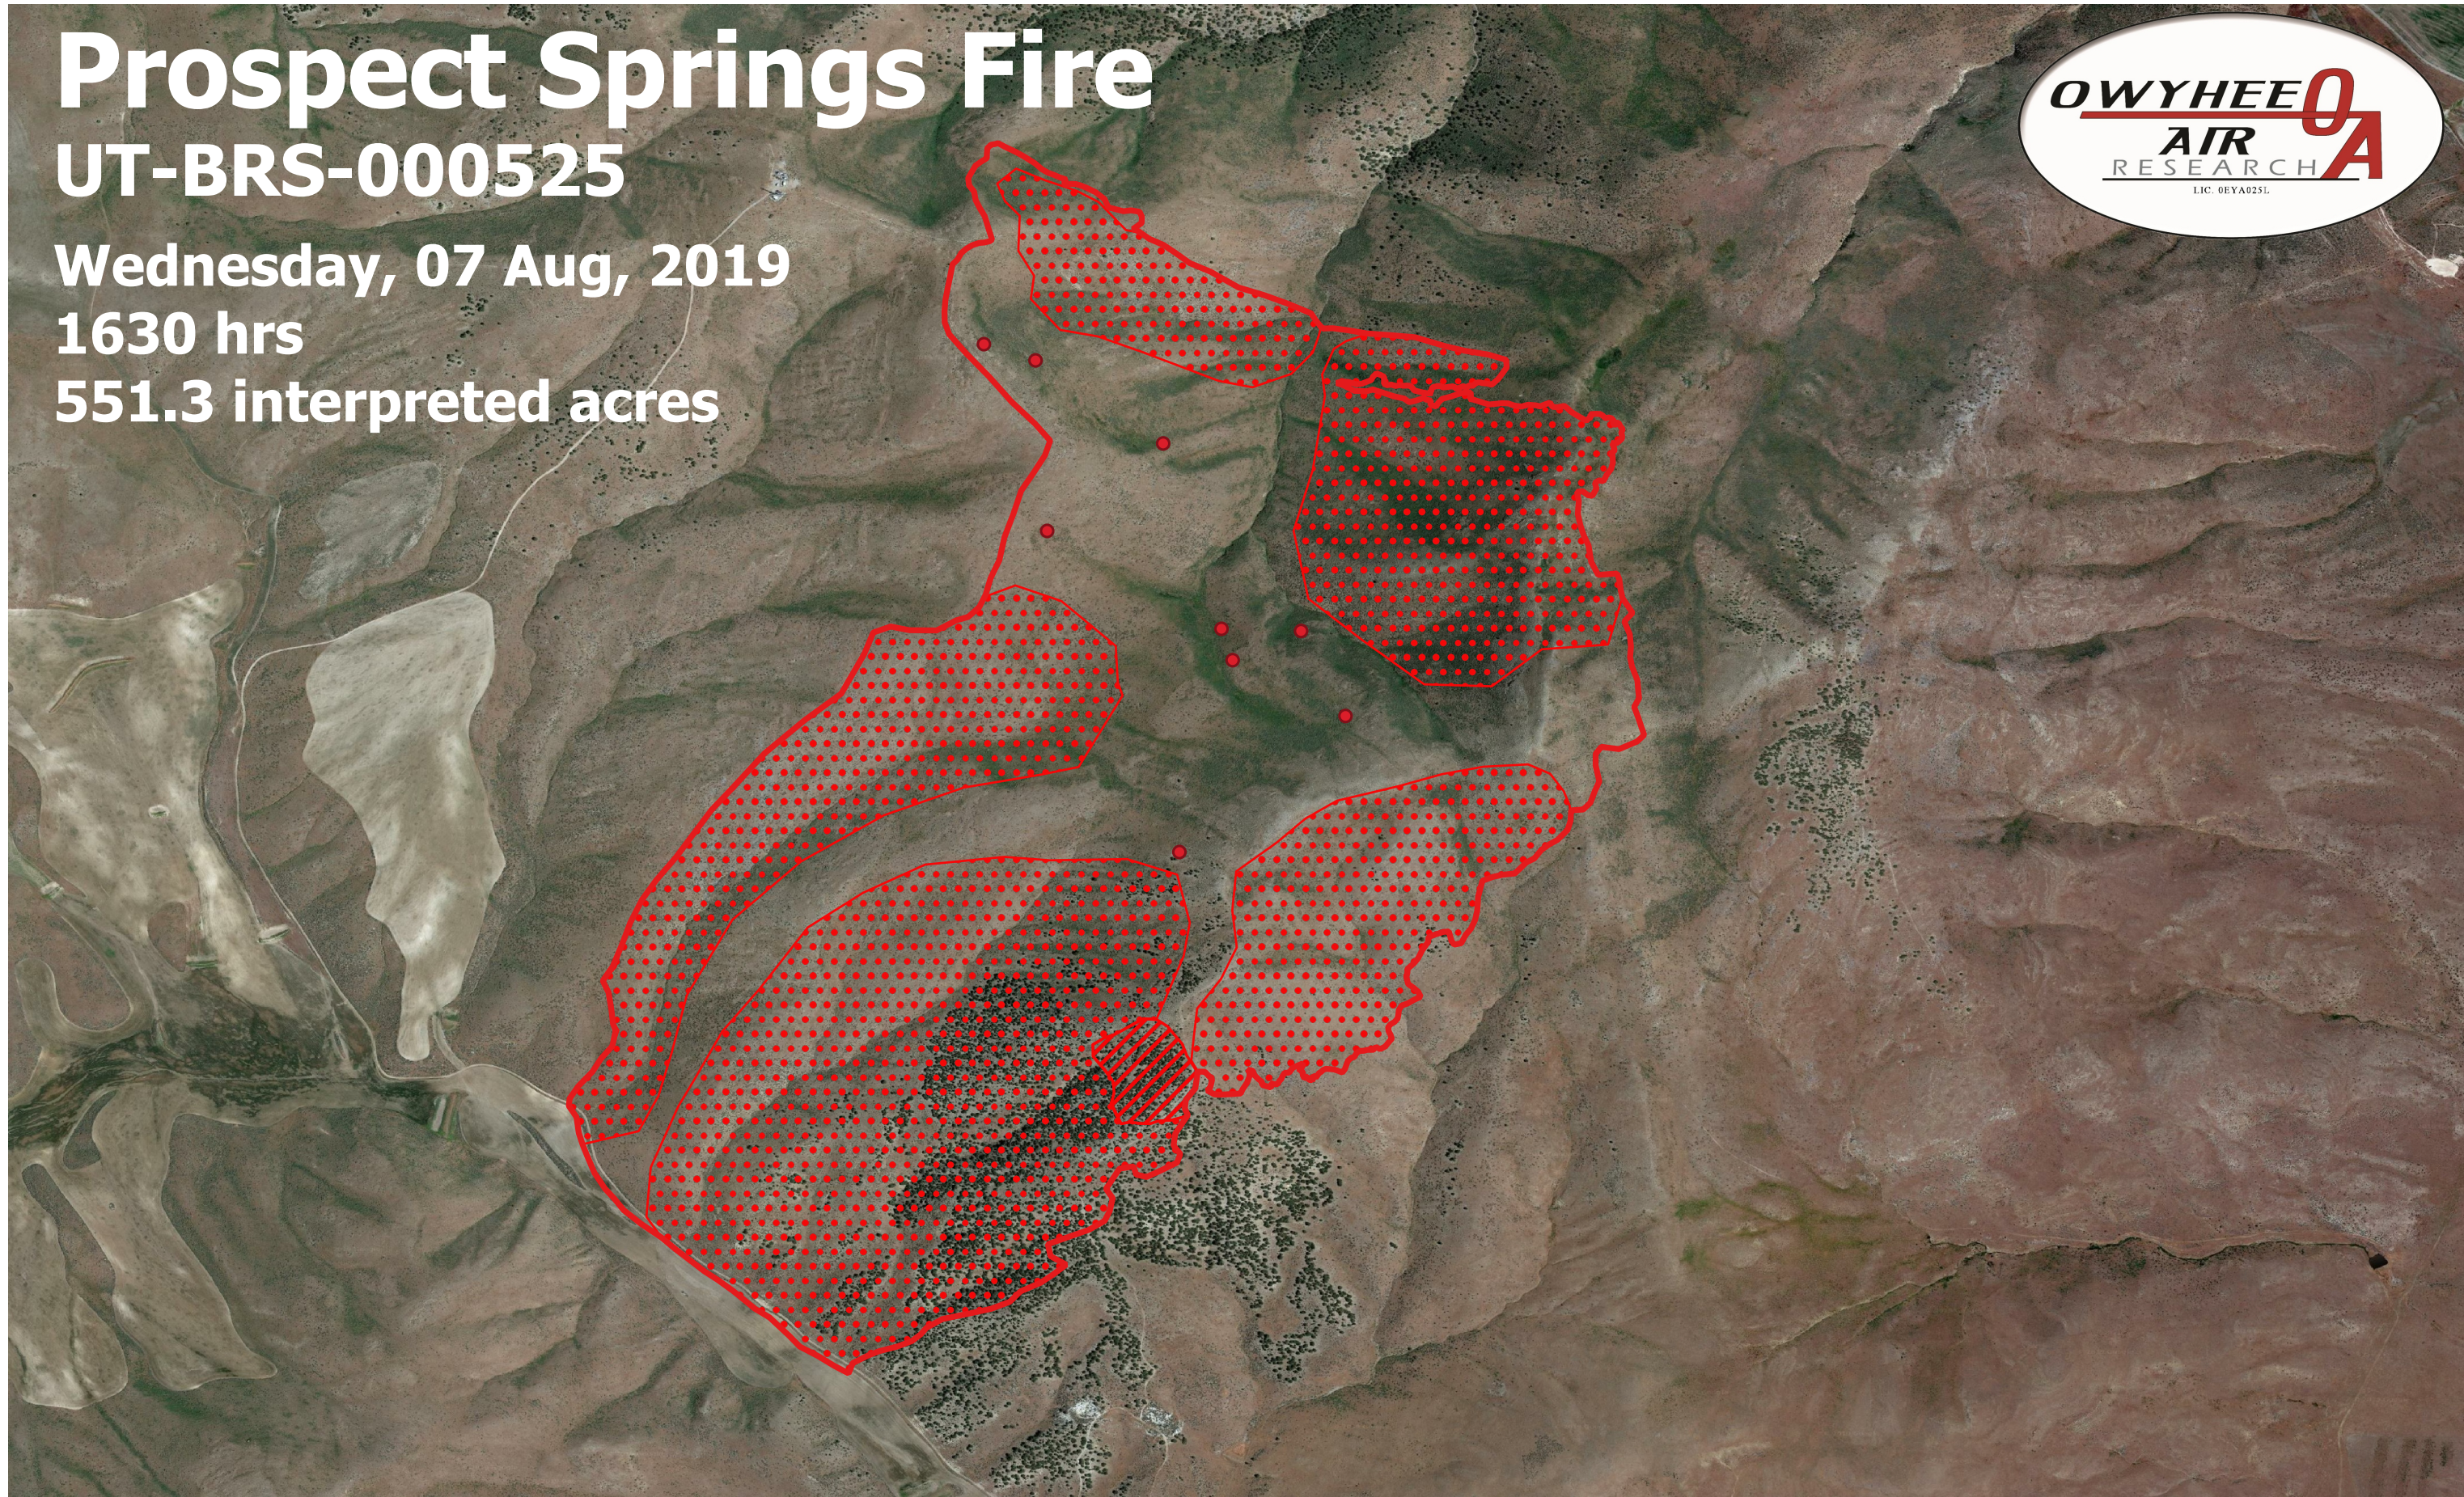

Prospect Springs Fire

UT-BRS-000525

Wednesday, 07 Aug, 2019

1630 hrs

551.3 interpreted acres

Legend

- Burn Perimeter
- Intense Heat
- Scattered Heat
- Isolated Heat

Scale: 1:8,000

Projection: WGS 84

Produced by Owyhee Air Research, Inc.

IR Interpreter: Dan Melody

fire@owyheear.com (208) 442-5405