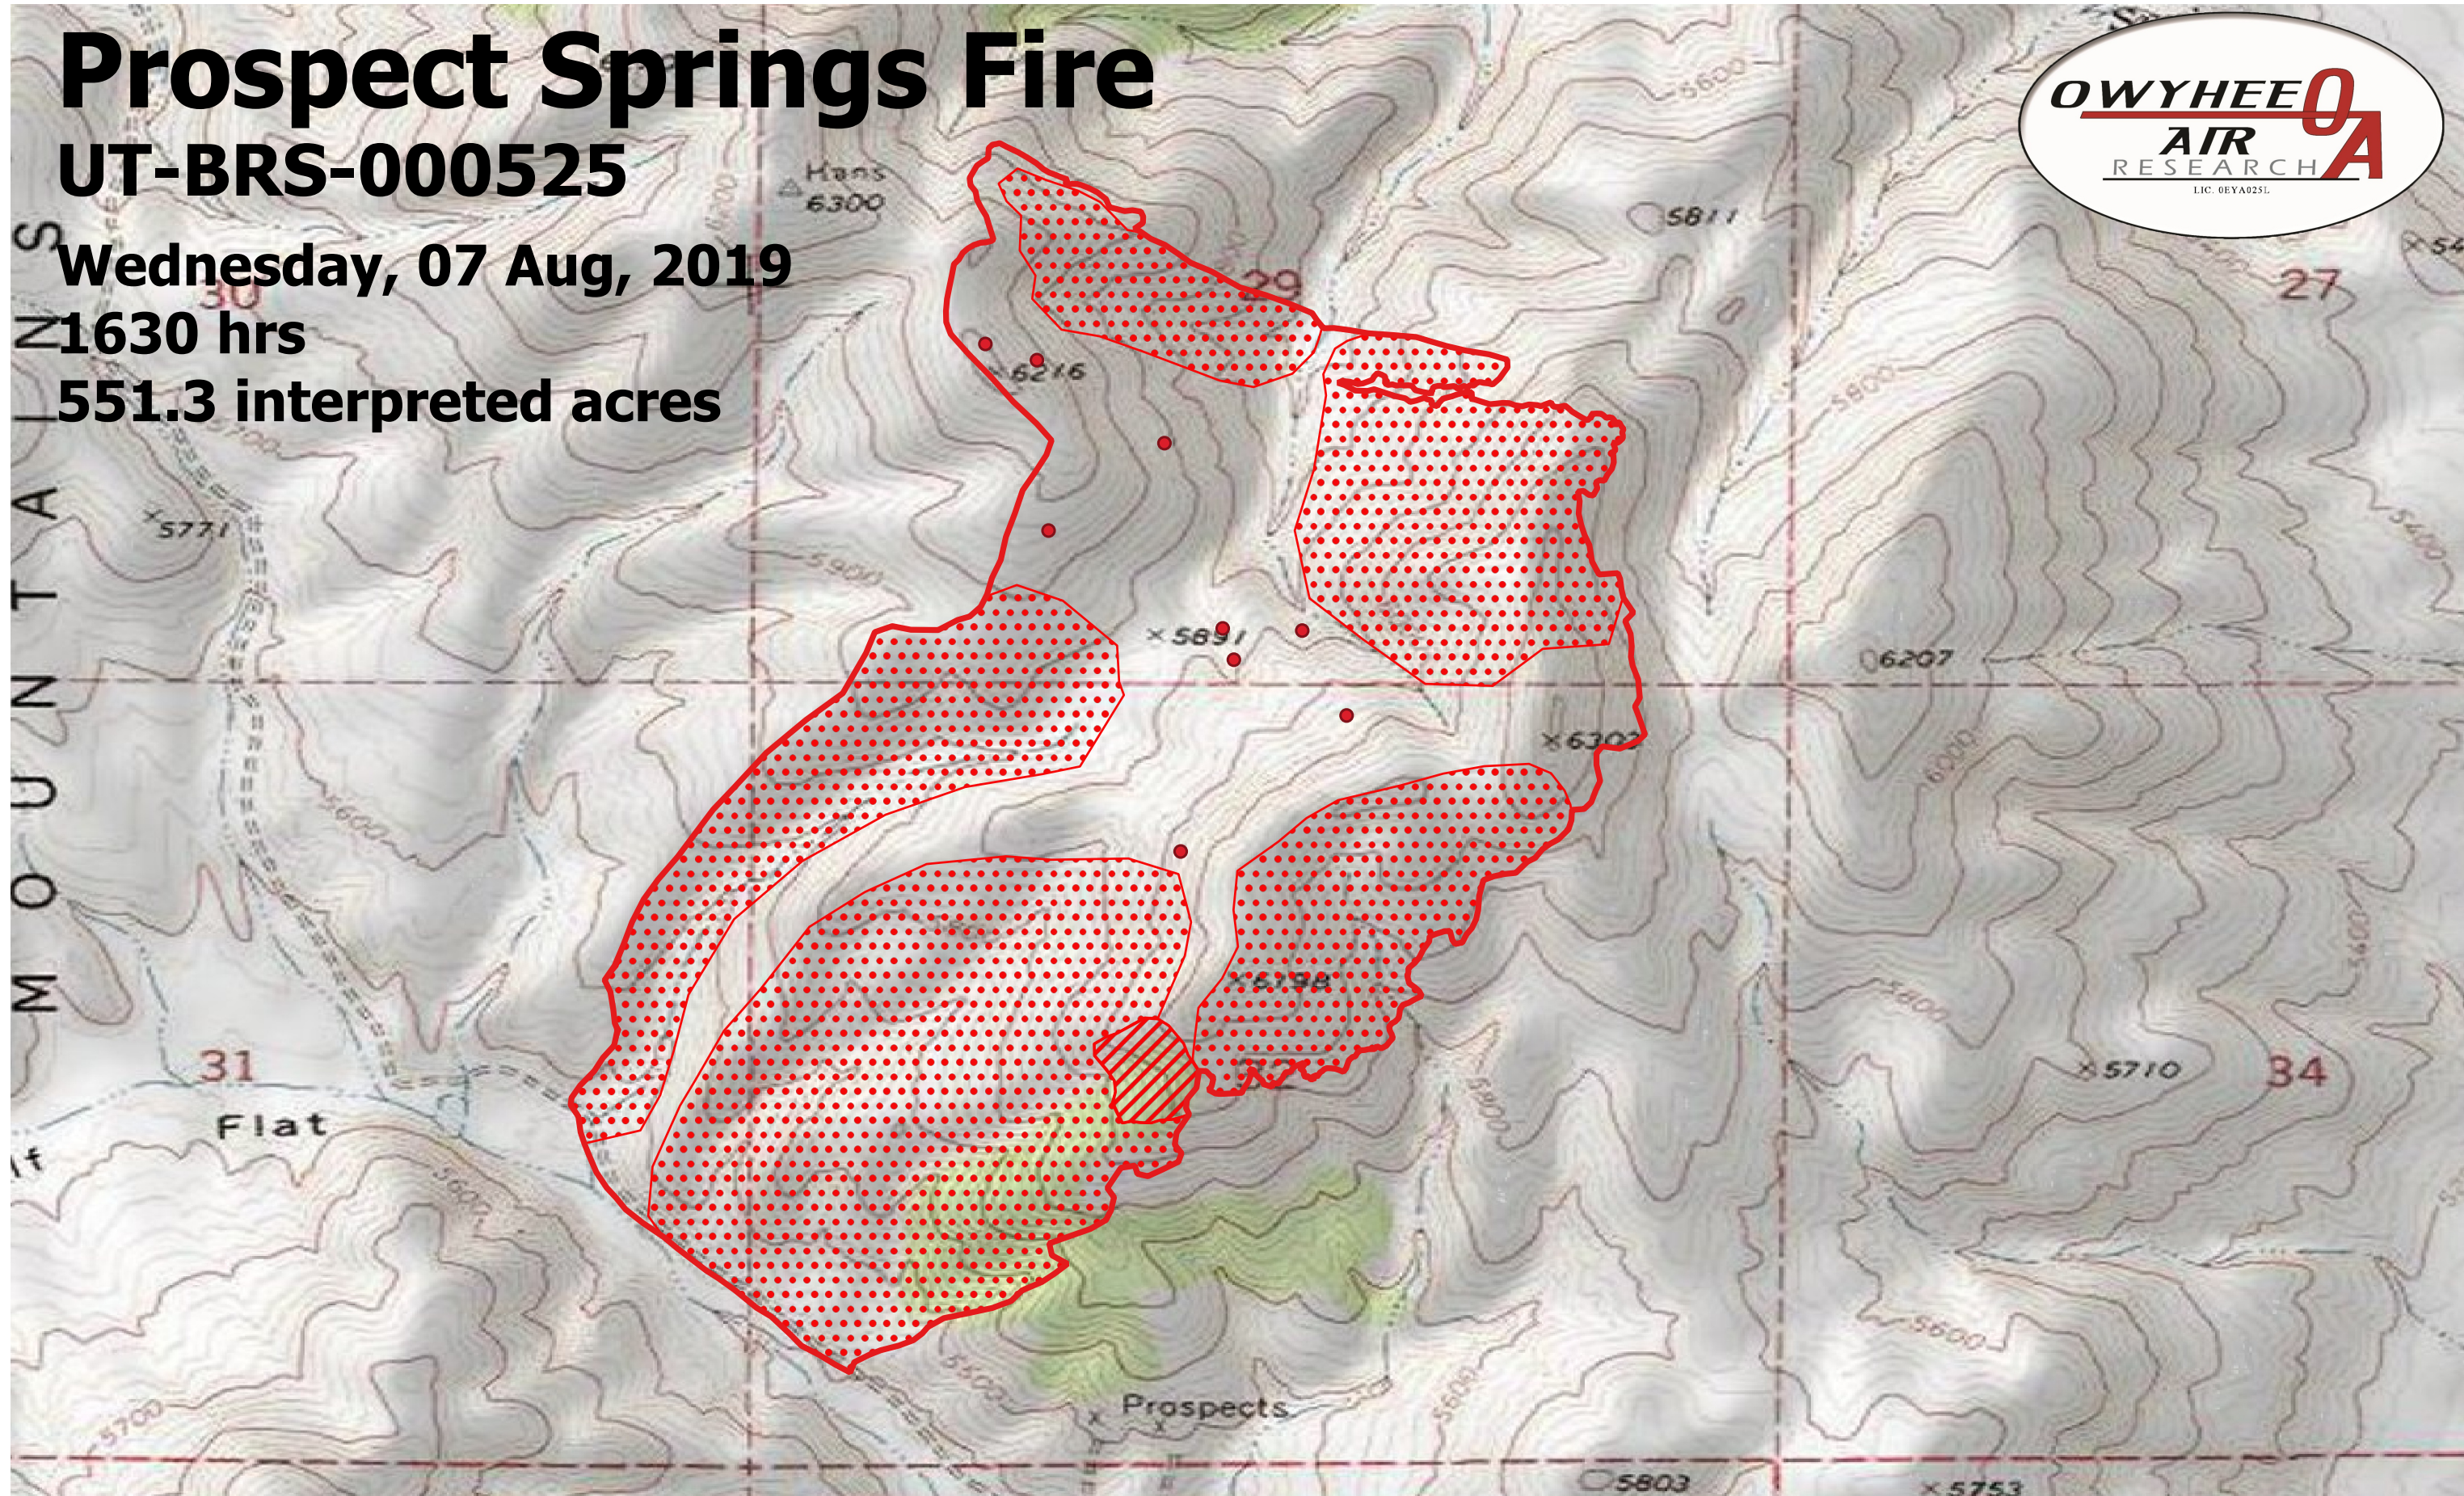

Prospect Springs Fire

UT-BRS-000525

Wednesday, 07 Aug, 2019

1630 hrs

551.3 interpreted acres

Legend

- Burn Perimeter
- Intense Heat
- Scattered Heat
- Isolated Heat

Scale: 1:8,000